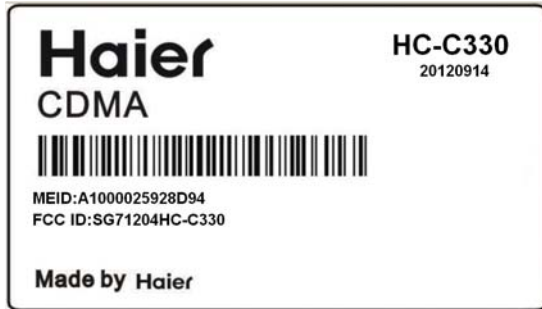

FCC ID: SG71204HC-C330

Label

Label Location