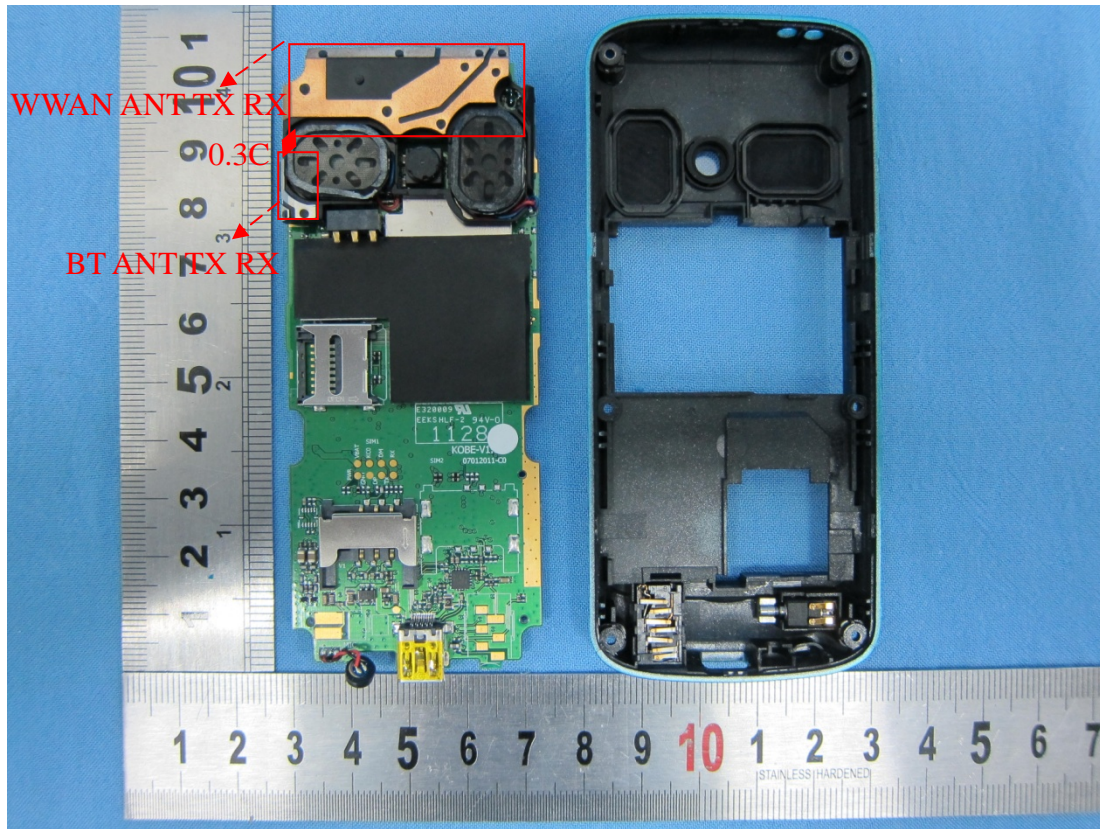

Appendix D. Product Photos

Antenna Location :

Antenna	Length	Width
WWAN Antenna (TX / RX)	3.8CM	1.6CM
Bluetooth (TX / RX)	1.1CM	0.7CM

Appendix E. Test Setup Photos

Right Cheek

Right Tilted

Left Cheek

Left Tilted

Face of the DUT with Phantom 1.5 cm Gap

Bottom of the DUT with Phantom 1.5 cm Gap