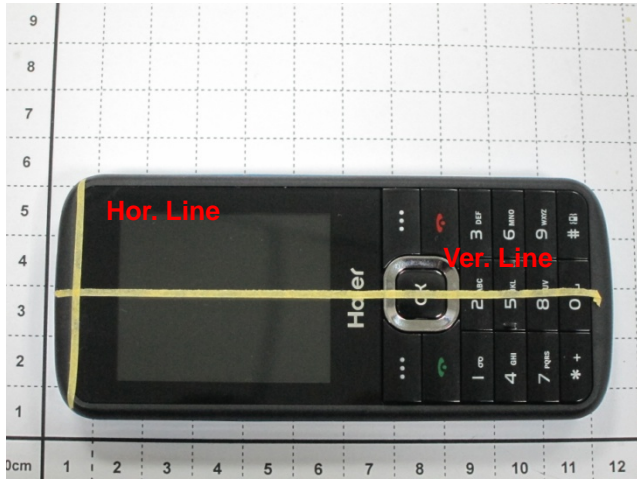

Appendix D. Product Photos

Antenna Location :

Antenna	Length	Width
WWAN Antenna (TX / RX)	3.8CM	1.6CM
Bluetooth (TX / RX)	1.1CM	0.7CM

Appendix E. Test Setup Photos

Right Cheek

Right Tilted

Left Cheek

Left Tilted

Face of the DUT with Phantom 1.5 cm Gap

Bottom of the DUT with Phantom 1.5 cm Gap