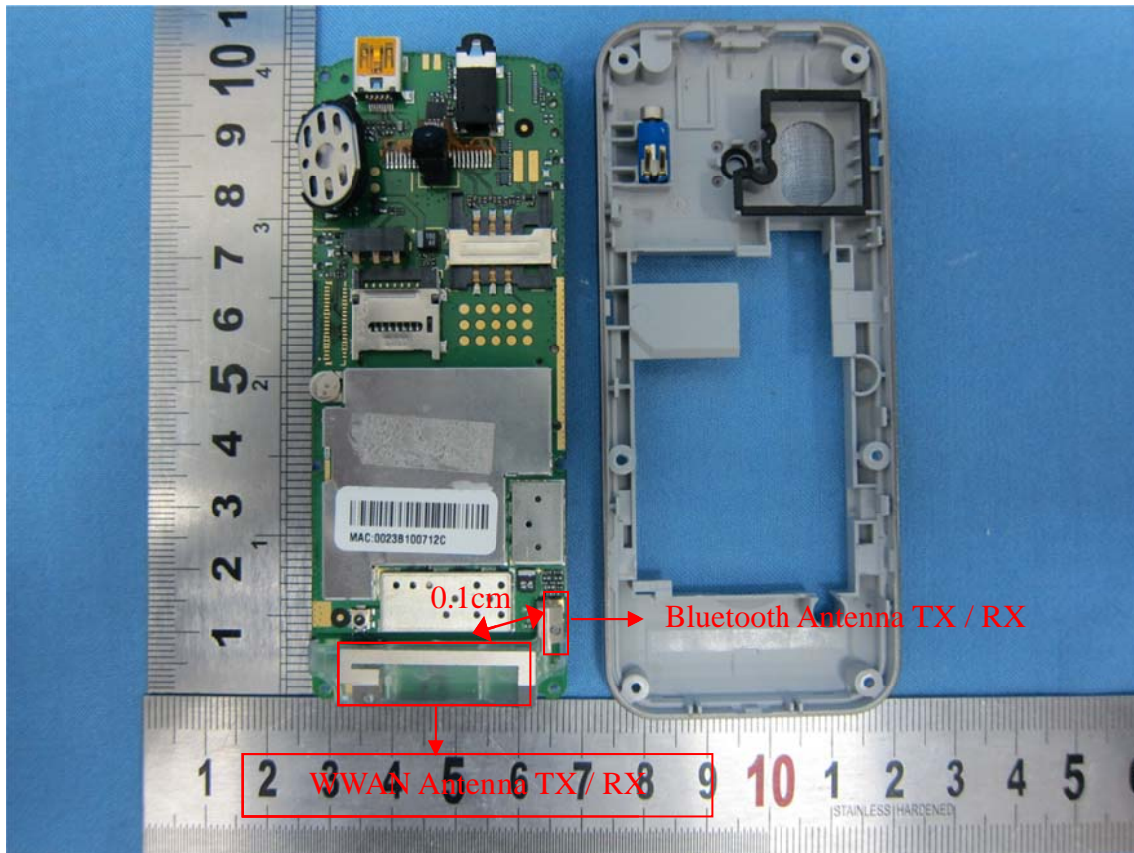

Appendix D. Product Photos

Antenna Location :

Appendix E. Test Setup Photos

Right Cheek

Right Tilted

Left Cheek

Left Tilted

Face of the DUT with Phantom 1.5 cm Gap

Bottom of the DUT with Phantom 1.5 cm Gap