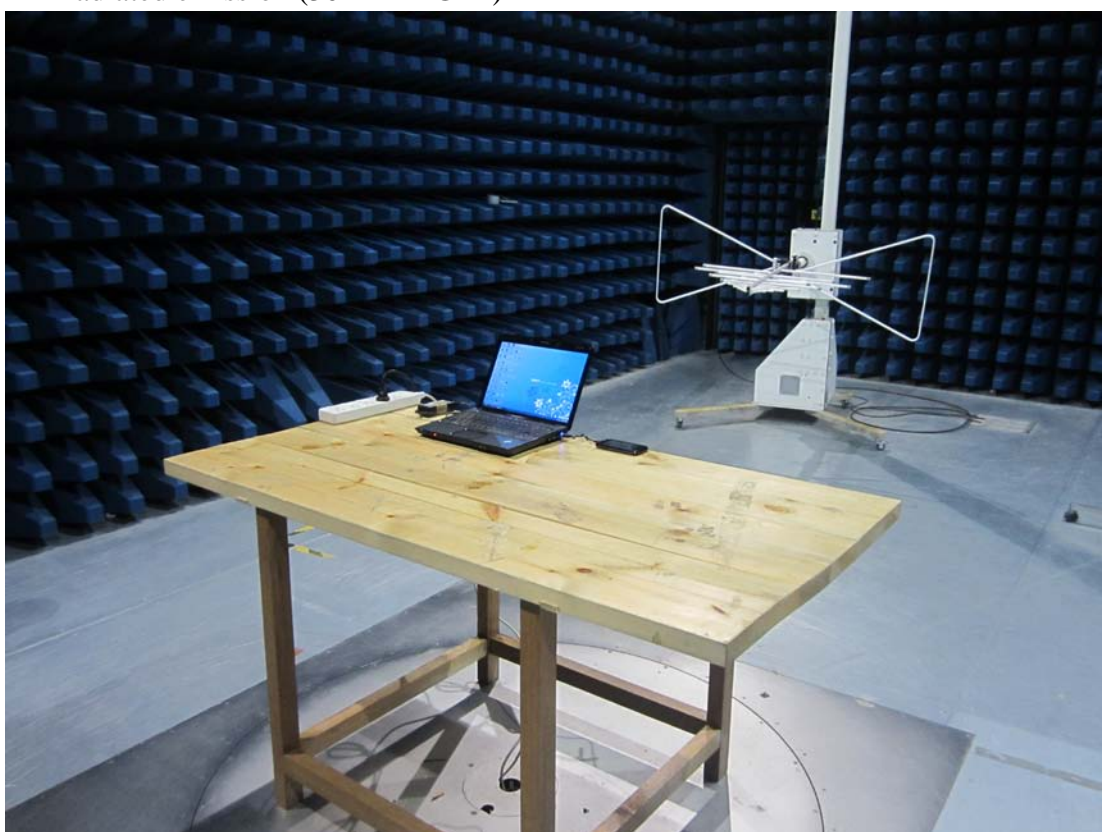

Test Setup Photos

1. Conducted emission main's port front view

2. Conducted emission main's port side view

3. Radiated emission (9KHz-30MHz)

4. Radiated emission (30MHz-1GHz)

5. Radiated emission (above 1GHz)