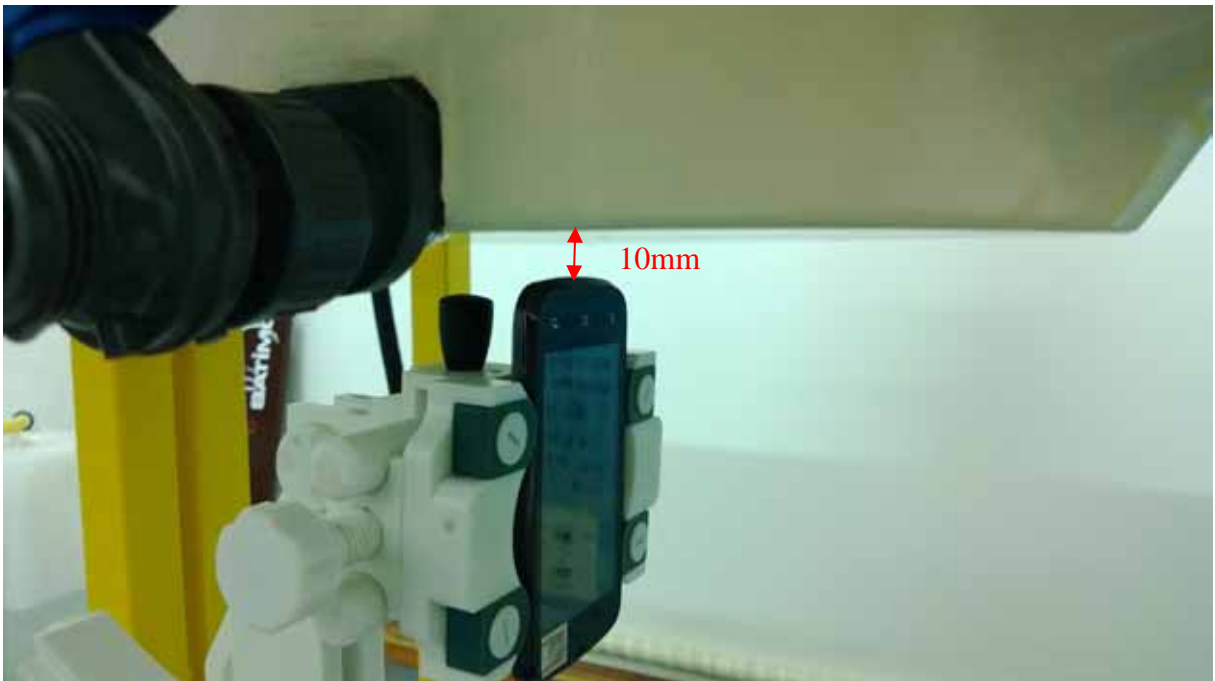

1 EUT Right Head Touch Cheek Position

2 EUT Right Head Tilt15 Position

3 EUT Left Head Touch Cheek Position

4 EUT Left Head Tilt15 Position

5 Side Position with earphone

6 Side Position

7. Edge A

8. Edge B

9. Edge C

10. Edge D

Liquid Level Photo Head Liquid

Liquid depth: 15.1cm

Liquid Level Photo Body Liquid

Liquid depth :15.5cm