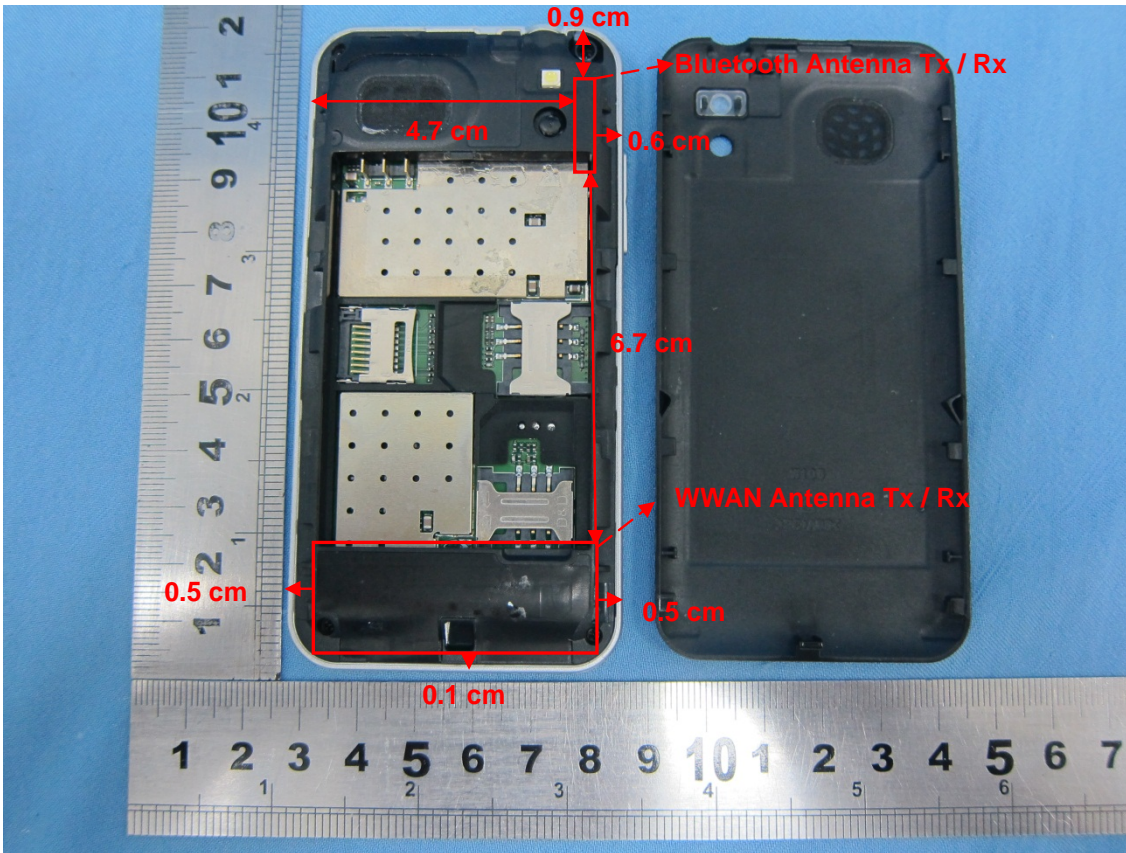

Appendix D. Product Photos

Antenna Location :

Antenna	Length	Width
WWAN Antenna (Tx / Rx)	4.4 cm	1.8 cm
Bluetooth Antenna (Tx / Rx)	1.7 cm	0.1 cm

Appendix E. Test Setup Photos

Right Cheek

Right Tilted

Left Cheek

Left Tilted

Front of the DUT with Phantom 1.5 cm Gap
(Headset)

Back of the DUT with Phantom 1.5 cm Gap
(Headset)