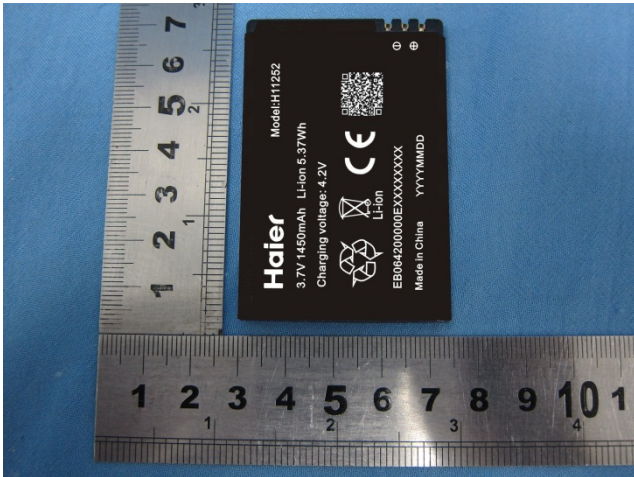

Appendix D. Product Photos

Antenna Location :

Antenna	Length	Width
WWAN Antenna (Tx / Rx)	4.4 cm	1.8 cm
Bluetooth Antenna (Tx / Rx)	1.7 cm	0.1 cm

Appendix E. Test Setup Photos

Right Cheek

Right Tilted

Left Cheek

Left Tilted

Front of the DUT with Phantom 1.5 cm Gap
(Headset)

Back of the DUT with Phantom 1.5 cm Gap
(Headset)