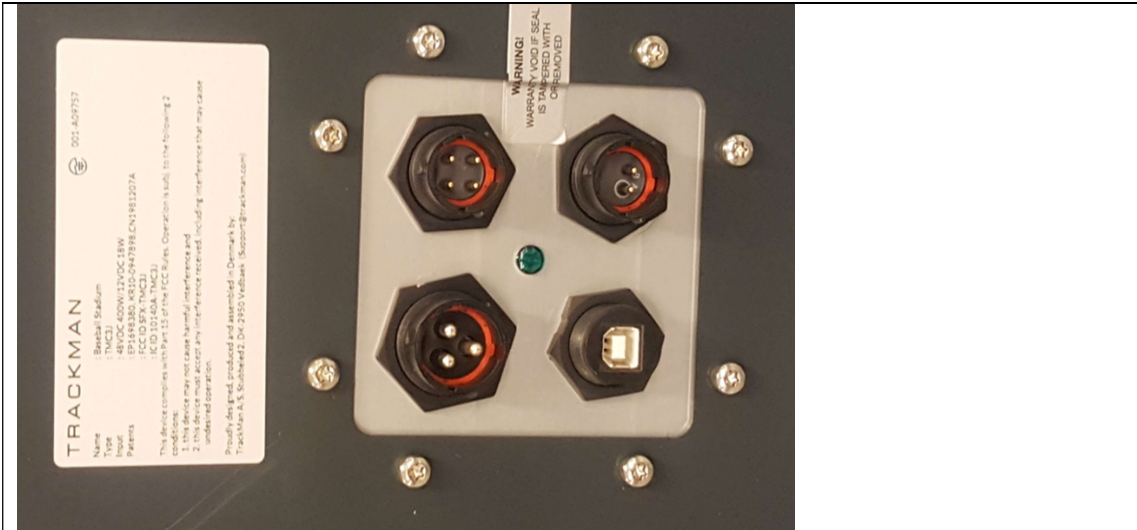

TMC3J

FCC – Label and position

Front, radar

Label position: Rear part of radar. 1" above plug connections

### FCC – Label and position

Label position: Rear part of radar. 1" above plug connections

Rating lay-out, Radar