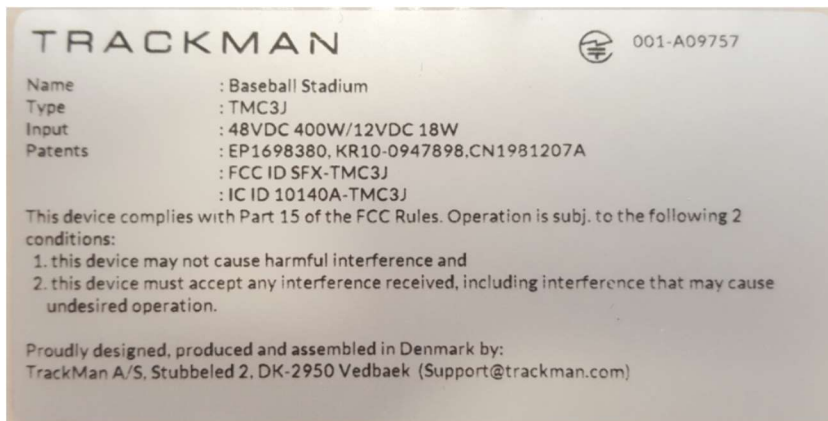

TMC3J

FCC – Label and position

Front, radar

Label position: Rear part of radar. 1" above plug connections

### FCC – Label and position

Label position: Rear part of radar. 1" above plug connections

Rating lay-out, Radar