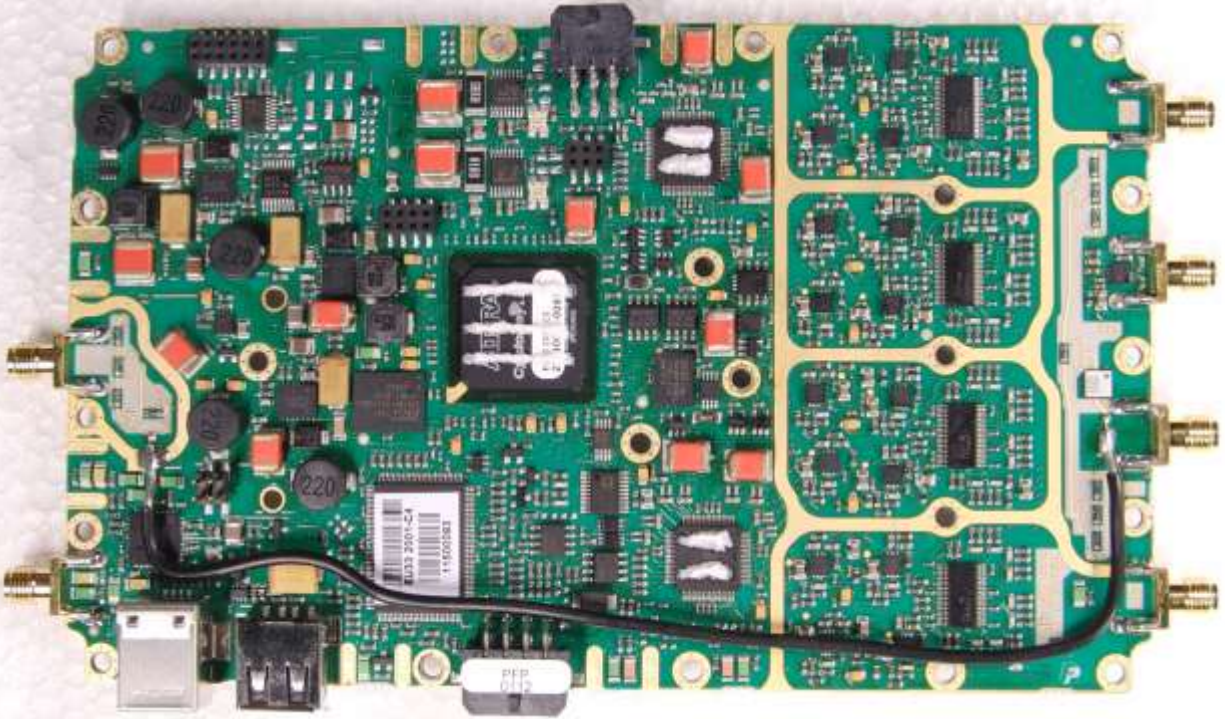

TMA3A, Internal antenna plate (antenna side)

TMA3A , Internal antenna plate (circuit side)

TMA3A, Antenna plate mounted in cabinet (front cover removed)

EU 33 2001C seen from BOTTOM side

EU33 2001C seen from TOP side

EU12 1001A

EU13 1010A

EU13 1010A

uEYE Camera