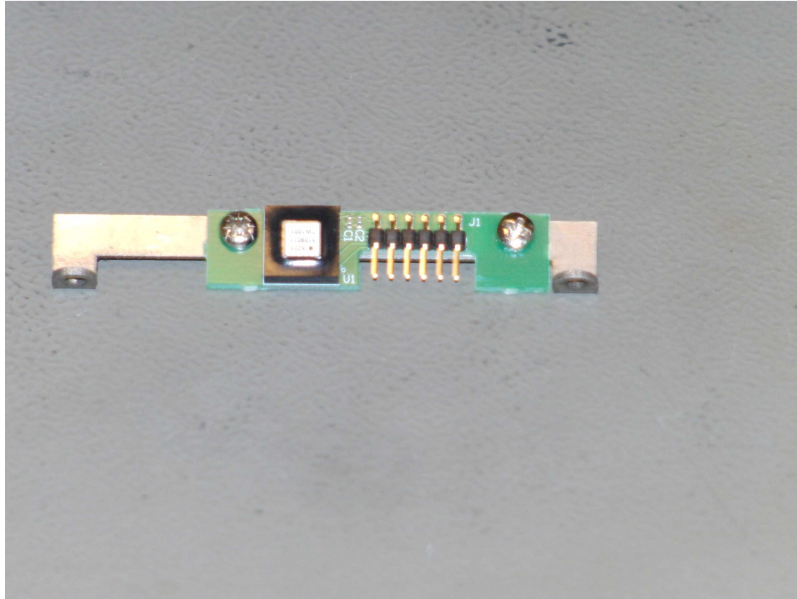

TMA3A, Internal antenna plate (antenna side)

TMA3A , Internal antenna plate (circuit side)

TMA3A, Antenna plate mounted in cabinet (front cover removed)

EU 33 2001C seen from BOTTOM side

EU33 2001C seen from TOP side

EU12 1001A

EU13 1010A

EU13 1010A

uEYE Camera