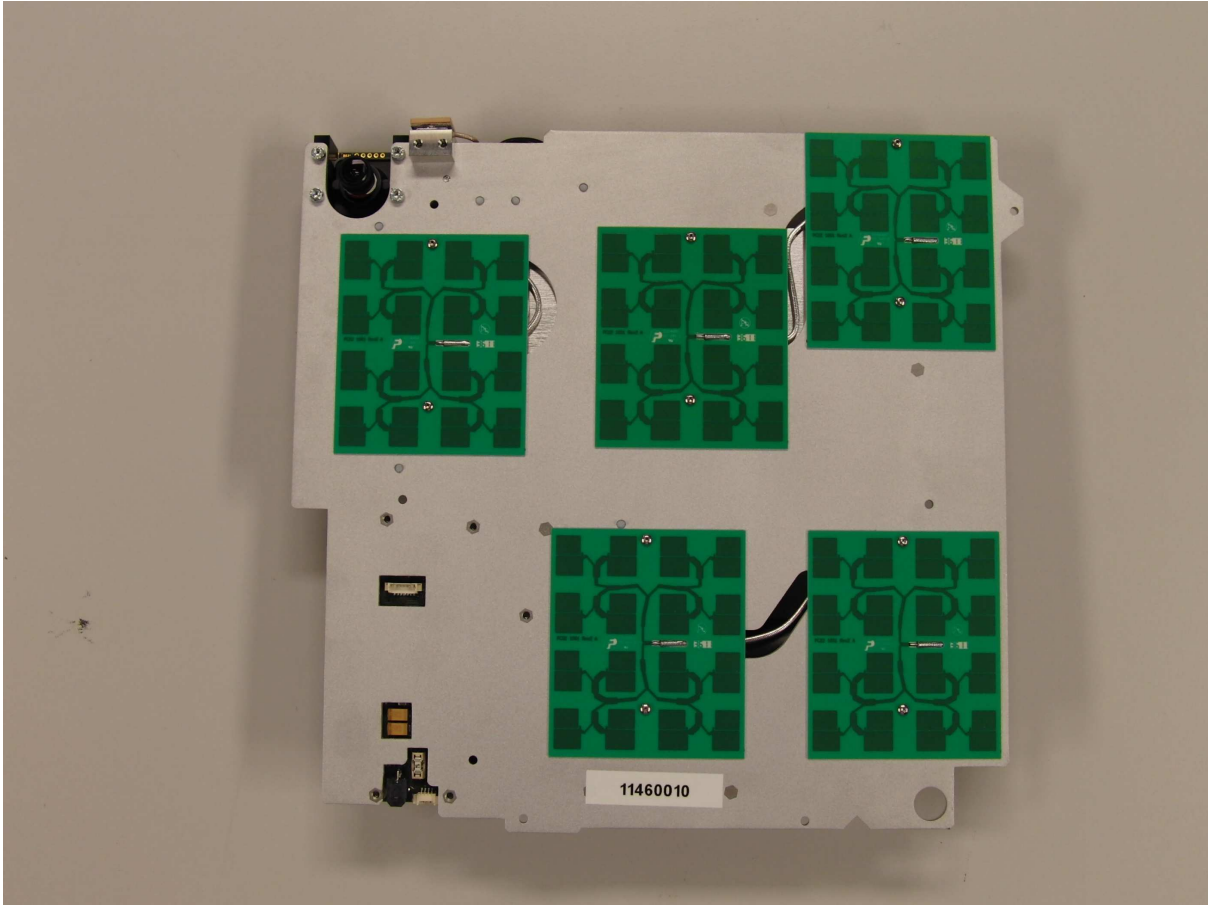

TMA3A, Internal antenna plate (antenna side)

TMA3A , Internal antenna plate (circuit side)

TMA3A, Antenna plate mounted in cabinet (front cover removed)

EU 33 2001C seen from BOTTOM side

EU33 2001C seen from TOP side

EU12 1001A

EU13 1010A

EU13 1010A

uEYE Camera