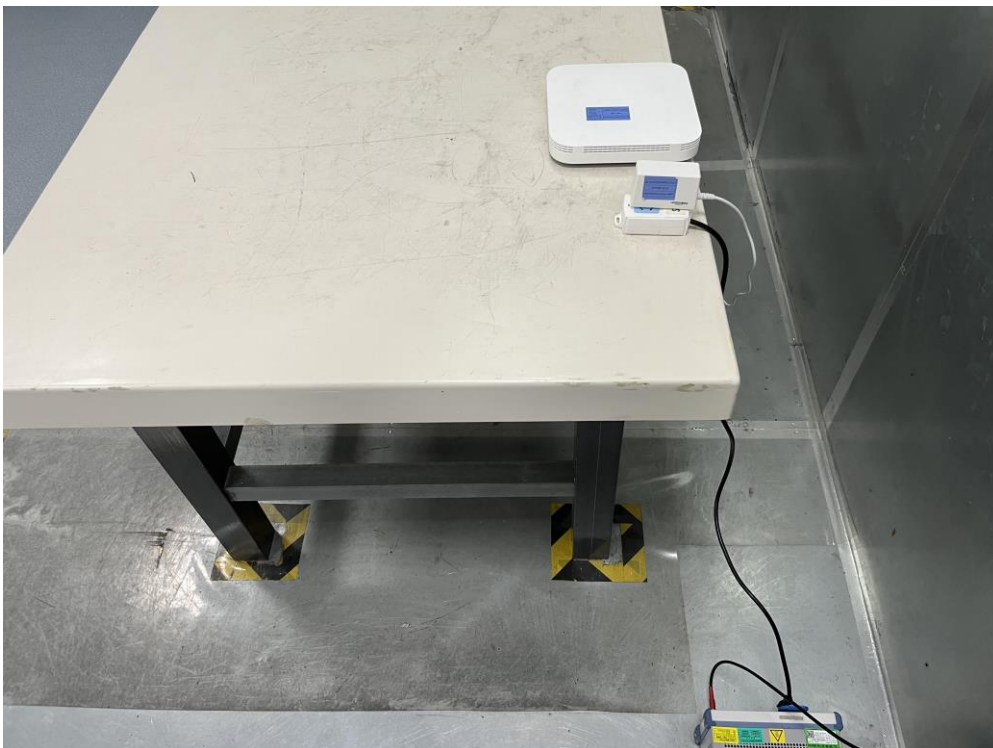

Test Setup Photo

Description: Front View of Conducted Emission Test Setup for Power Port

Description: Back View of Conducted Emission Test Setup for Power Port

Description: Radiated Spurious Emission Test Setup for Below 1GHz

Description: Radiated Spurious Emission Test Setup for Above 1GHz

Description: Conducted Test Setup

Description: DFS Test Setup

Description: CBP Test Setup