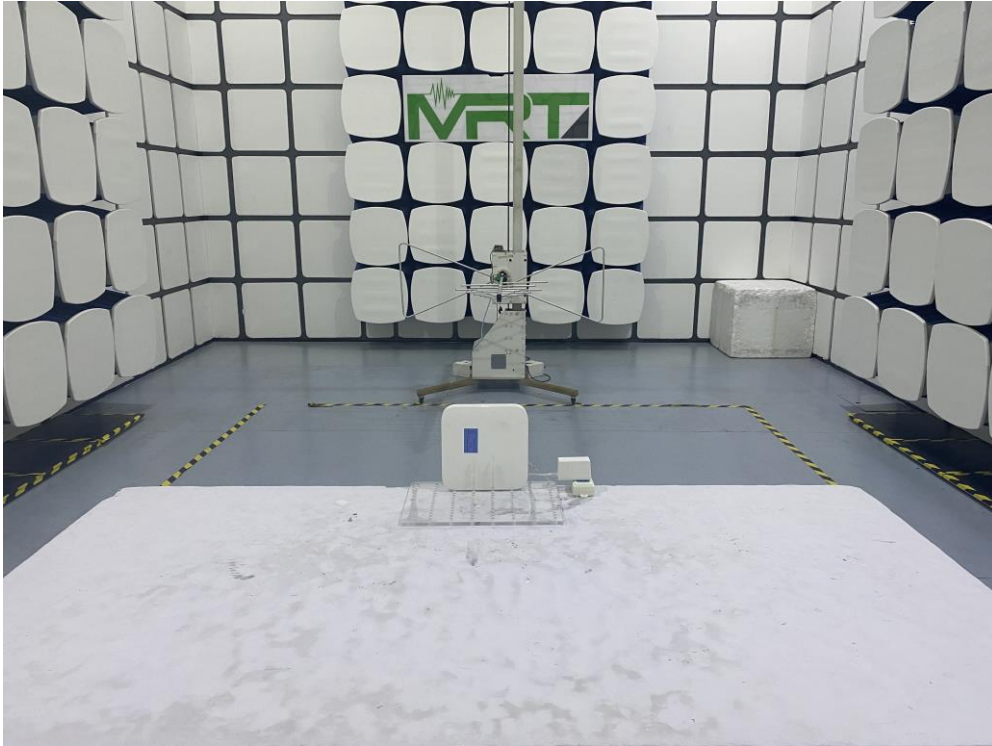

Test Setup Photo

Description: Front View of Conducted Emission Test Setup for Power Port

Description: Back View of Conducted Emission Test Setup for Power Port

Description: Radiated Spurious Emission Test Setup for Below 1GHz

Description: Radiated Spurious Emission Test Setup for Above 1GHz

Description: Conducted Test Setup

Description: DFS Test Setup

Description: CBP Test Setup