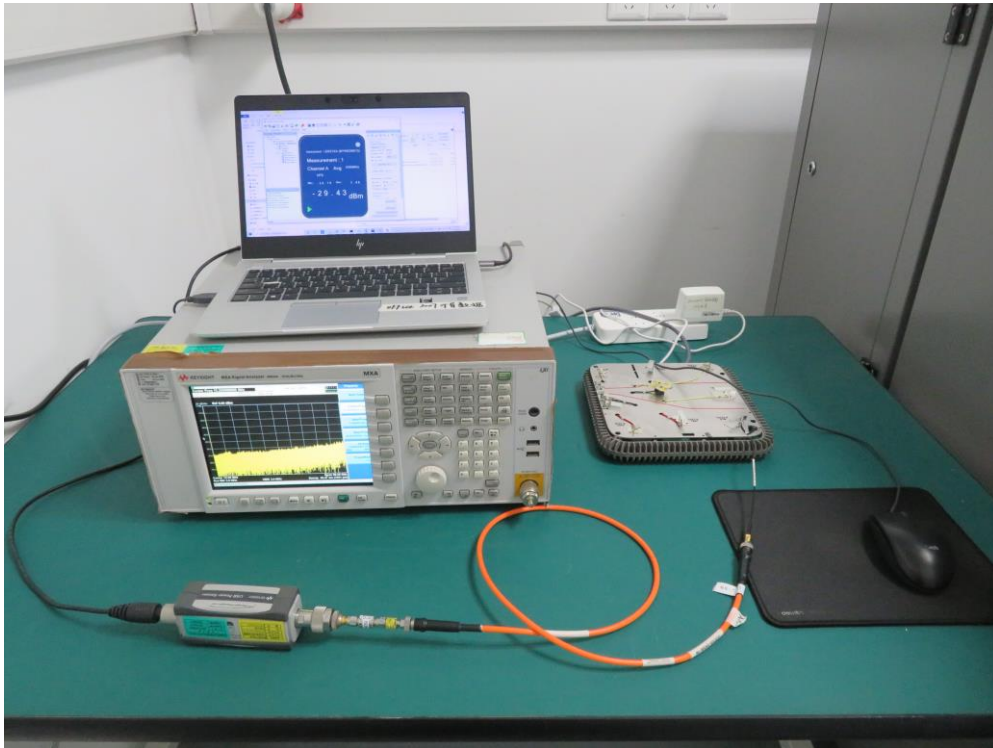

Test Setup Photo

Description: Front View of Conducted Emission Test Setup for Power Port

Description: Back View of Conducted Emission Test Setup for Power Port

Description: Radiated Spurious Emission Test Setup for Below 1GHz

Description: Radiated Spurious Emission Test Setup for Above 1GHz

Description: Conducted Test Setup

Description: DFS Test Setup

Description: CBP Test Setup