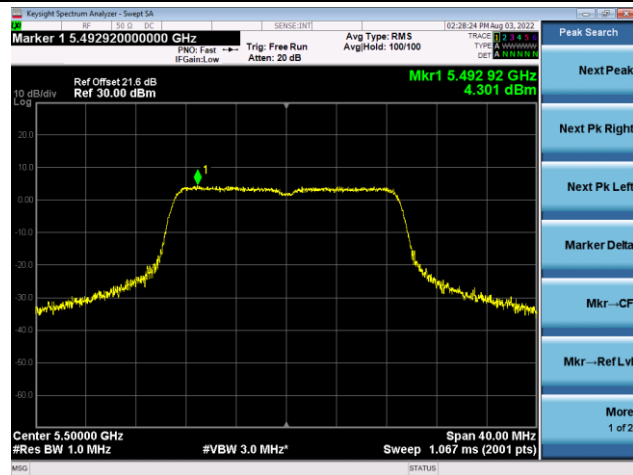

Channel 165 (5825MHz)

802.11ac-VHT20 Power Spectral Density - Ant 1

Channel 36 (5180MHz)

Channel 44 (5220MHz)

Channel 48 (5240MHz)

Channel 52 (5260MHz)

Channel 60 (5300MHz)

Channel 64 (5320MHz)

802.11ac-VHT20 Power Spectral Density - Ant 1

Channel 100 (5500MHz)

Channel 116 (5580MHz)

Channel 140 (5700MHz)

Channel 144(5720MHz)

Channel 149 (5745MHz)

Channel 157 (5785MHz)

802.11ac-VHT20 Power Spectral Density - Ant 1