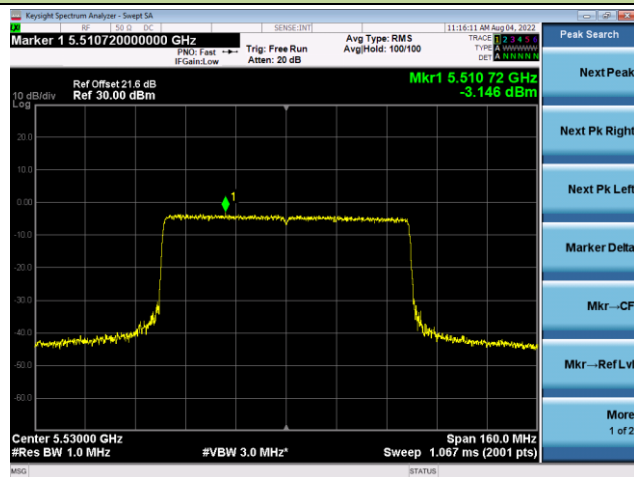

Channel 102 (5510MHz)

Channel 110 (5550MHz)

802.11ax-HE40 Power Spectral Density - Ant 1

Channel 134 (5670MHz)

Channel 142(5710MHz)

Channel 151 (5755MHz)

Channel 159 (5795MHz)

802.11ax-HE80 Power Spectral Density - Ant 1

Channel 42 (5210MHz)

Channel 58 (5290MHz)

Channel 106 (5530MHz)

Channel 122 (5610MHz)

Channel 138 (5690MHz)

Channel 155 (5775MHz)