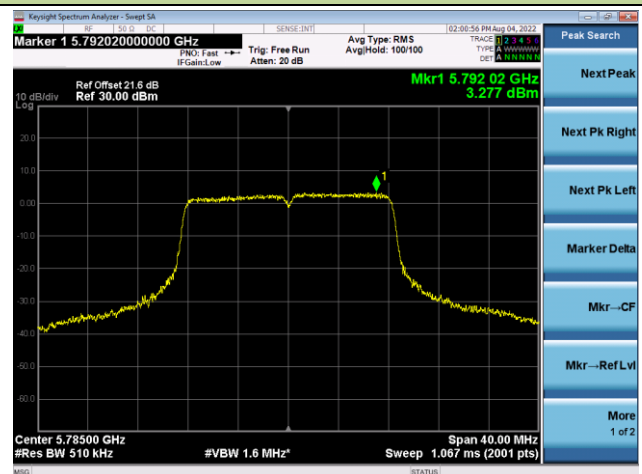

802.11a Power Spectral Density - Ant 1

Channel 100 (5500MHz)

Channel 116 (5580MHz)

Channel 140 (5700MHz)

Channel 144(5720MHz)

Channel 149 (5745MHz)

Channel 157 (5785MHz)

802.11a Power Spectral Density - Ant 1

Channel 165 (5825MHz)

802.11ac-VHT20 Power Spectral Density - Ant 1

Channel 36 (5180MHz)

Channel 44 (5220MHz)

Channel 48 (5240MHz)

Channel 52 (5260MHz)

Channel 60 (5300MHz)

Channel 64 (5320MHz)