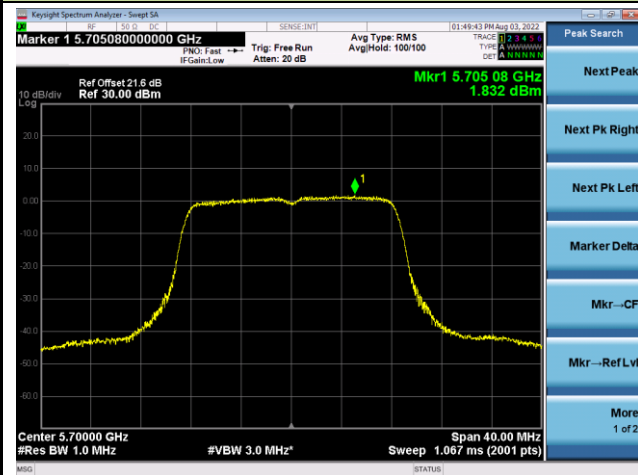

802.11a Power Spectral Density - Ant 1

Channel 100 (5500MHz)

Channel 116 (5580MHz)

Channel 140 (5700MHz)

Channel 144(5720MHz)

Channel 149 (5745MHz)

Channel 157 (5785MHz)

802.11a Power Spectral Density - Ant 1

Channel 165 (5825MHz)

802.11ac-VHT20 Power Spectral Density - Ant 1

Channel 36 (5180MHz)

Channel 44 (5220MHz)

Channel 48 (5240MHz)

Channel 52 (5260MHz)

Channel 60 (5300MHz)

Channel 64 (5320MHz)