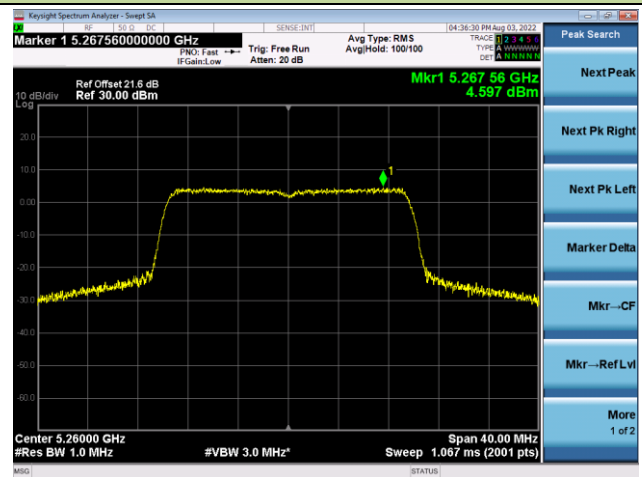

Channel 52 (5260MHz)