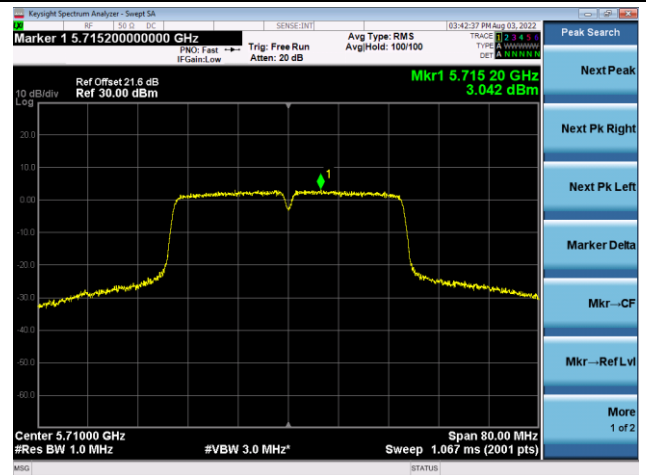

Channel 165 (5825MHz)

802.11ac-VHT40 Power Spectral Density - Ant 1

Channel 38 (5190MHz)

Channel 46 (5230MHz)

Channel 54 (5270MHz)

Channel 62 (5310MHz)

Channel 102 (5510MHz)

Channel 110 (5550MHz)

802.11ac-VHT40 Power Spectral Density - Ant 1

Channel 134 (5670MHz)

Channel 142(5710MHz)

Channel 151 (5755MHz)

Channel 159 (5795MHz)

802.11ac-VHT80 Power Spectral Density - Ant 1

Channel 42 (5210MHz)

Channel 58 (5290MHz)