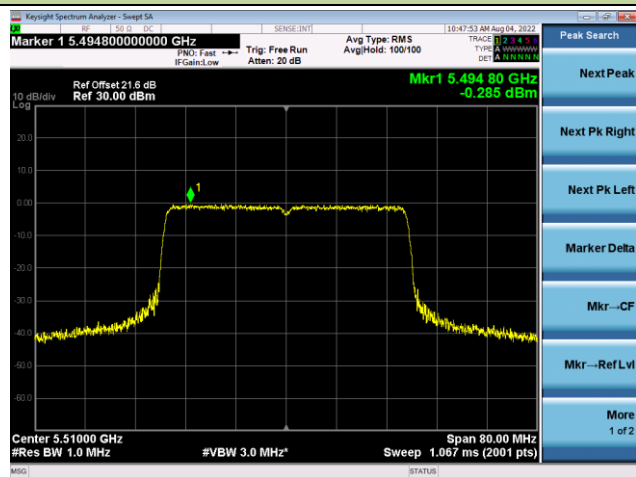

Channel 102 (5510MHz)