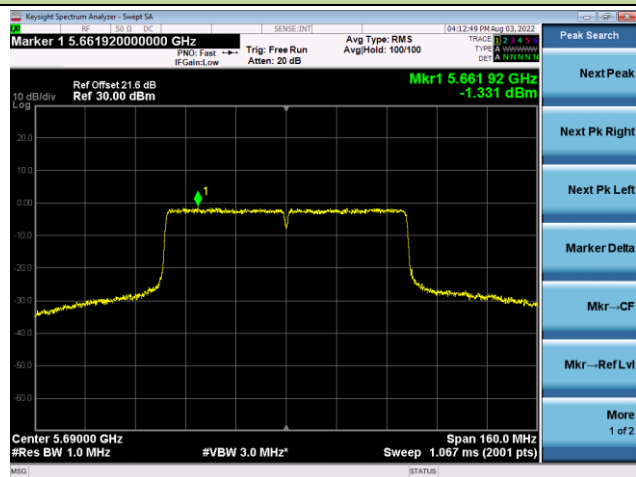

Channel 138 (5690MHz)