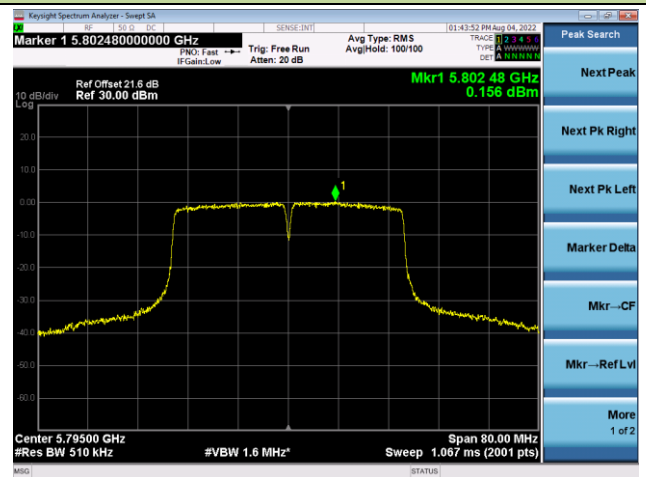

802.11ac-VHT40 Power Spectral Density - Ant 1

Channel 134 (5670MHz)

Channel 142(5710MHz)

Channel 151 (5755MHz)

Channel 159 (5795MHz)

802.11ac-VHT80 Power Spectral Density - Ant 1

Channel 42 (5210MHz)

Channel 58 (5290MHz)