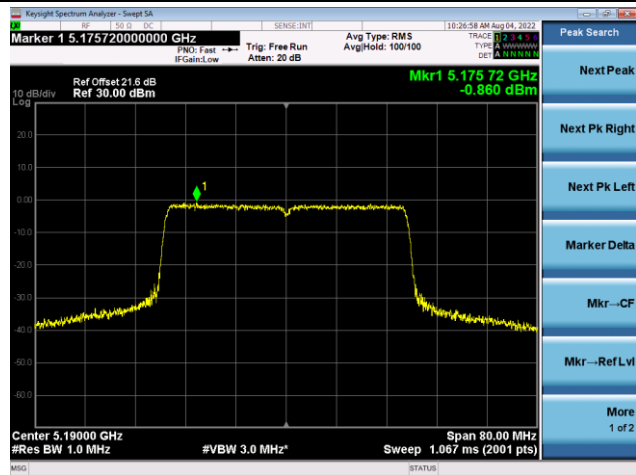

Channel 149 (5745MHz)

Channel 157 (5785MHz)

802.11ax-HE20 Power Spectral Density - Ant 1

802.11ax-HE40 Power Spectral Density - Ant 1

Channel 38 (5190MHz)

Channel 46 (5230MHz)

Channel 54 (5270MHz)

Channel 62 (5310MHz)