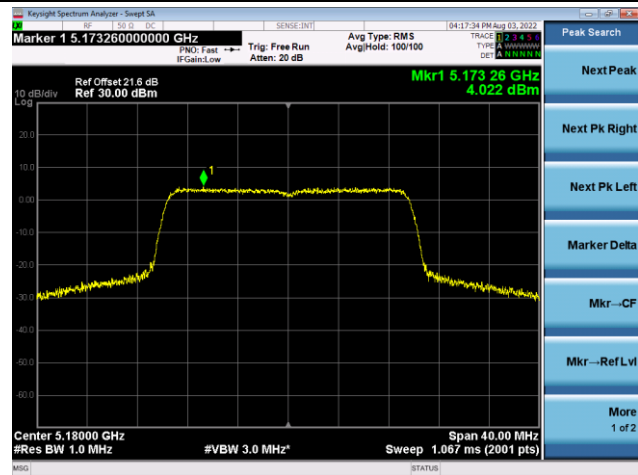

Channel 106 (5530MHz)

Channel 122 (5610MHz)

Channel 138 (5690MHz)

Channel 155 (5775MHz)

802.11ax-HE20 Power Spectral Density - Ant 1

Channel 36 (5180MHz)

Channel 44 (5220MHz)

Channel 48 (5240MHz)