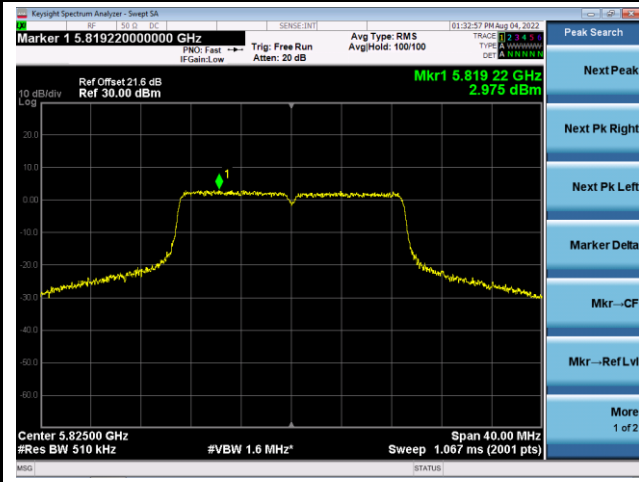

802.11ac-VHT20 Power Spectral Density - Ant 1

Channel 165 (5825MHz)