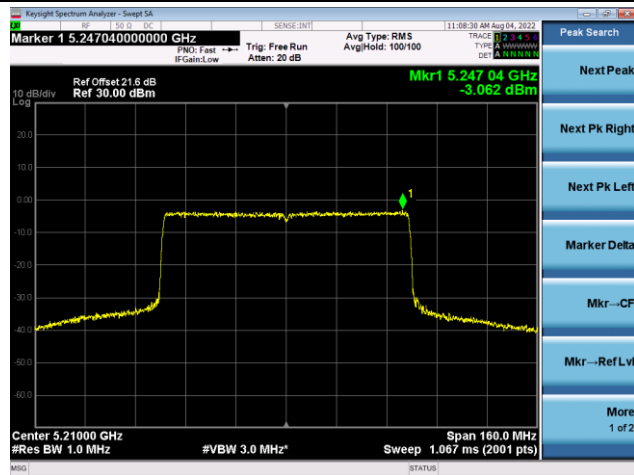

Channel 102 (5510MHz)

Channel 110 (5550MHz)

802.11ax-HE40 Power Spectral Density - Ant 1

Channel 134 (5670MHz)

Channel 142(5710MHz)

Channel 151 (5755MHz)

Channel 159 (5795MHz)

802.11ax-HE80 Power Spectral Density - Ant 1

Channel 42 (5210MHz)

Channel 58 (5290MHz)

Channel 106 (5530MHz)

Channel 122 (5610MHz)

Channel 138 (5690MHz)

Channel 155 (5775MHz)