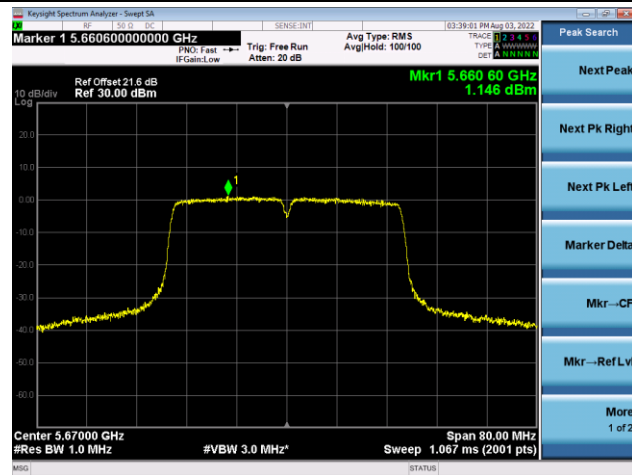

Channel 165 (5825MHz)

802.11ac-VHT40 Power Spectral Density - Ant 1

Channel 38 (5190MHz)

Channel 46 (5230MHz)

Channel 54 (5270MHz)

Channel 62 (5310MHz)

Channel 102 (5510MHz)

Channel 110 (5550MHz)

802.11ac-VHT40 Power Spectral Density - Ant 1

Channel 134 (5670MHz)

Channel 142(5710MHz)

Channel 151 (5755MHz)

Channel 159 (5795MHz)

802.11ac-VHT80 Power Spectral Density - Ant 1

Channel 42 (5210MHz)

Channel 58 (5290MHz)