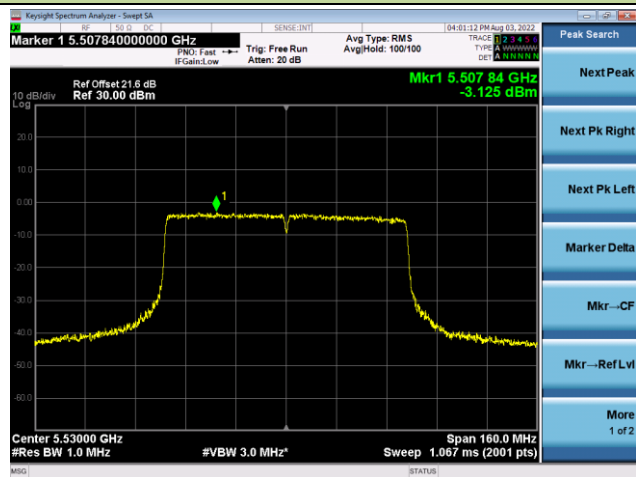

Channel 106 (5530MHz)