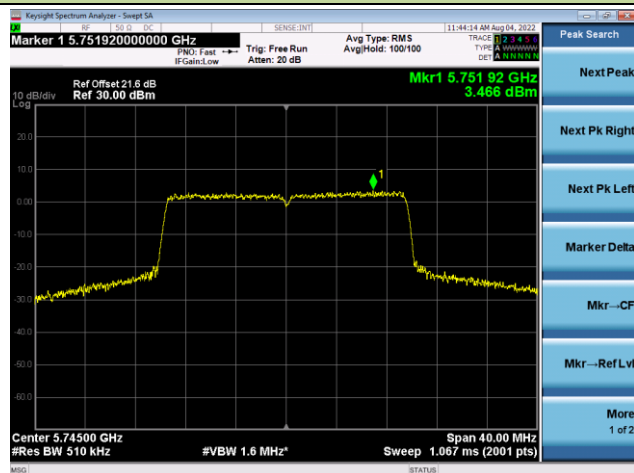

Channel 149 (5745MHz)