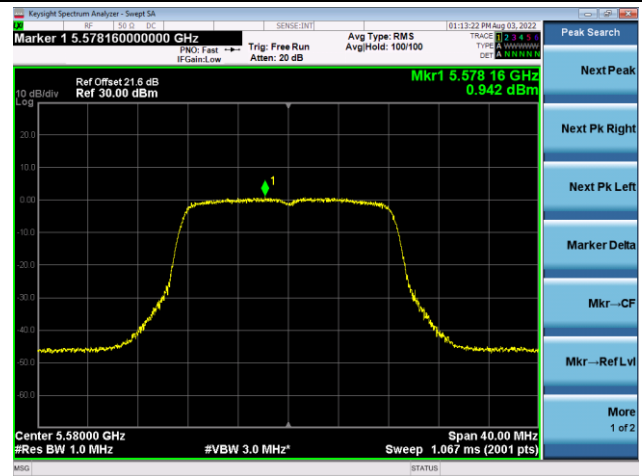

802.11a Power Spectral Density - Ant 1

Channel 100 (5500MHz)

Channel 116 (5580MHz)

Channel 140 (5700MHz)

Channel 144(5720MHz)

Channel 149 (5745MHz)

Channel 157 (5785MHz)

802.11a Power Spectral Density - Ant 1

Channel 165 (5825MHz)

802.11ac-VHT20 Power Spectral Density - Ant 1

Channel 36 (5180MHz)

Channel 44 (5220MHz)

Channel 48 (5240MHz)

Channel 52 (5260MHz)

Channel 60 (5300MHz)

Channel 64 (5320MHz)