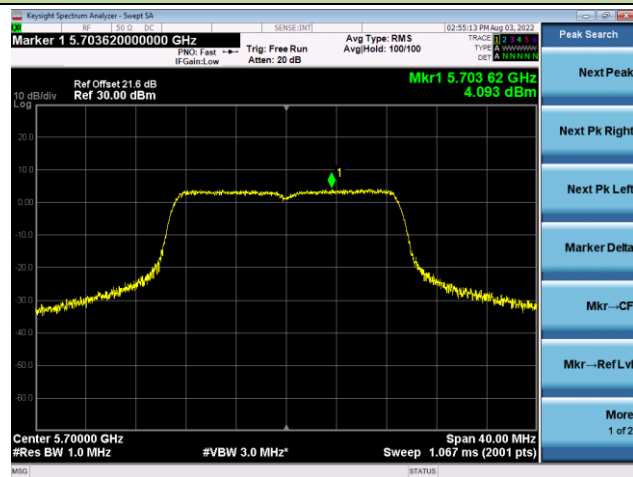

802.11ac-VHT20 Power Spectral Density - Ant 1

Channel 100 (5500MHz)

Channel 116 (5580MHz)

Channel 140 (5700MHz)

Channel 144(5720MHz)

Channel 149 (5745MHz)

Channel 157 (5785MHz)

802.11ac-VHT20 Power Spectral Density - Ant 1