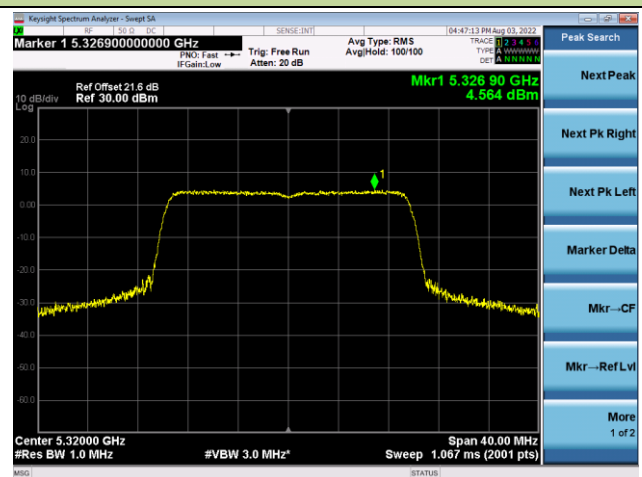

Channel 64 (5320MHz)