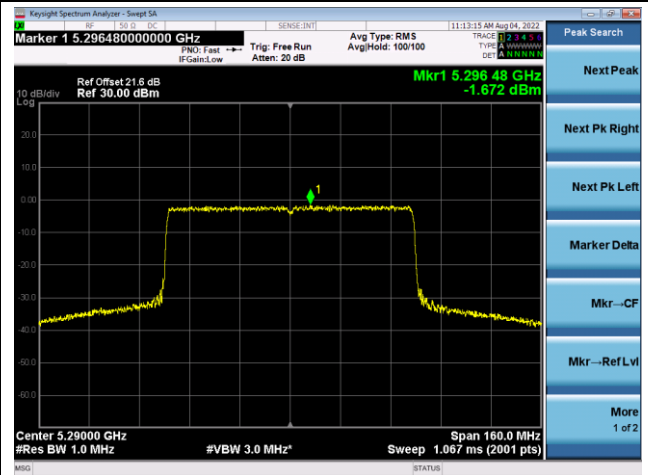

Channel 102 (5510MHz)

Channel 110 (5550MHz)

802.11ax-HE40 Power Spectral Density - Ant 1

Channel 134 (5670MHz)

Channel 142(5710MHz)

Channel 151 (5755MHz)

Channel 159 (5795MHz)

802.11ax-HE80 Power Spectral Density - Ant 1

Channel 42 (5210MHz)

Channel 58 (5290MHz)

Channel 106 (5530MHz)

Channel 122 (5610MHz)

Channel 138 (5690MHz)

Channel 155 (5775MHz)