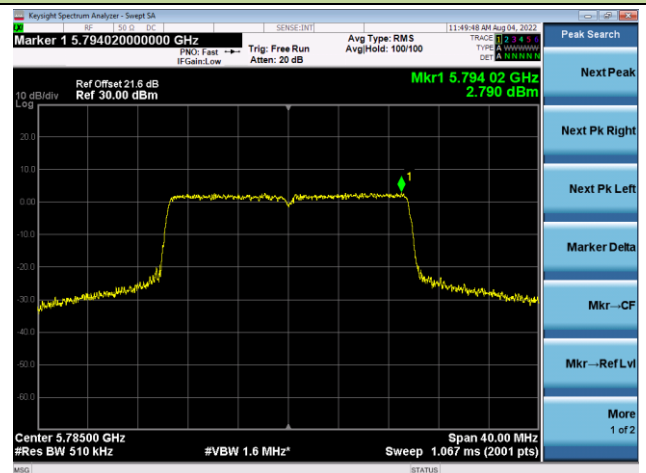

Channel 157 (5785MHz)