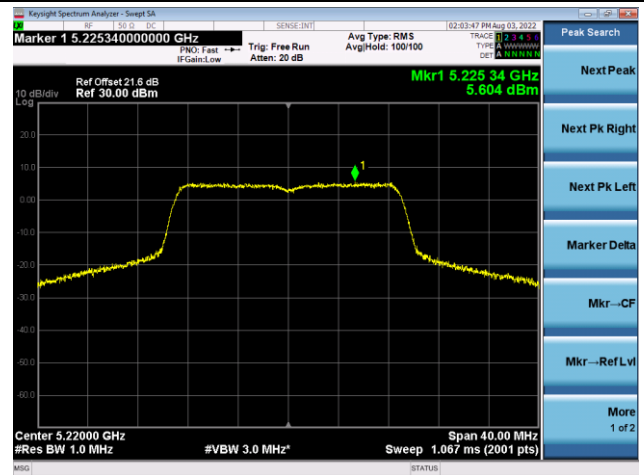

Channel 165 (5825MHz)

802.11ac-VHT20 Power Spectral Density - Ant 1

Channel 36 (5180MHz)

Channel 44 (5220MHz)

Channel 48 (5240MHz)

Channel 52 (5260MHz)

Channel 60 (5300MHz)

Channel 64 (5320MHz)

802.11ac-VHT20 Power Spectral Density - Ant 1

Channel 100 (5500MHz)

Channel 116 (5580MHz)

Channel 140 (5700MHz)

Channel 144(5720MHz)

Channel 149 (5745MHz)

Channel 157 (5785MHz)

802.11ac-VHT20 Power Spectral Density - Ant 1