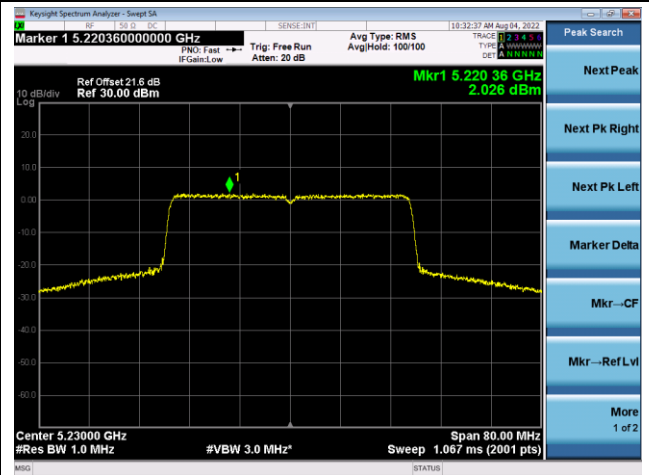

Channel 149 (5745MHz)

Channel 157 (5785MHz)

802.11ax-HE20 Power Spectral Density - Ant 1

802.11ax-HE40 Power Spectral Density - Ant 1

Channel 38 (5190MHz)

Channel 46 (5230MHz)

Channel 54 (5270MHz)

Channel 62 (5310MHz)