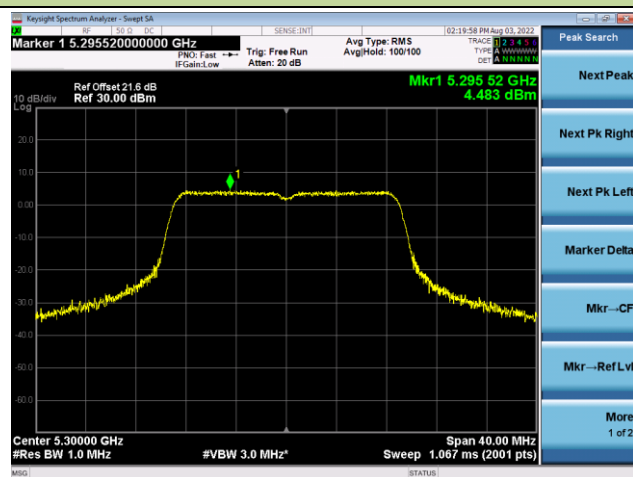

Channel 165 (5825MHz)

802.11ac-VHT20 Power Spectral Density - Ant 1

Channel 36 (5180MHz)

Channel 44 (5220MHz)

Channel 48 (5240MHz)

Channel 52 (5260MHz)

Channel 60 (5300MHz)

Channel 64 (5320MHz)

802.11ac-VHT20 Power Spectral Density - Ant 1

Channel 100 (5500MHz)

Channel 116 (5580MHz)

Channel 140 (5700MHz)

Channel 144(5720MHz)

Channel 149 (5745MHz)

Channel 157 (5785MHz)

802.11ac-VHT20 Power Spectral Density - Ant 1