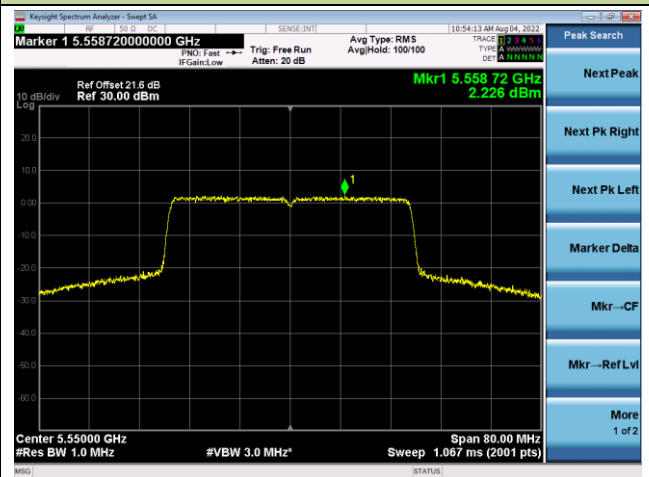

Channel 110 (5550MHz)