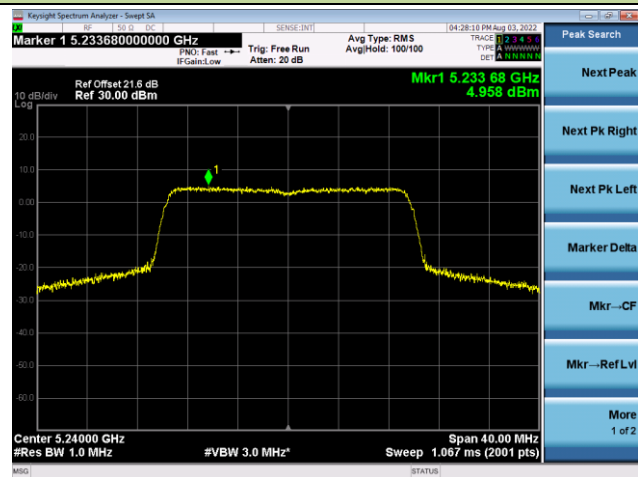

Channel 106 (5530MHz)

Channel 122 (5610MHz)

Channel 138 (5690MHz)

Channel 155 (5775MHz)

802.11ax-HE20 Power Spectral Density - Ant 1

Channel 36 (5180MHz)

Channel 44 (5220MHz)

Channel 48 (5240MHz)