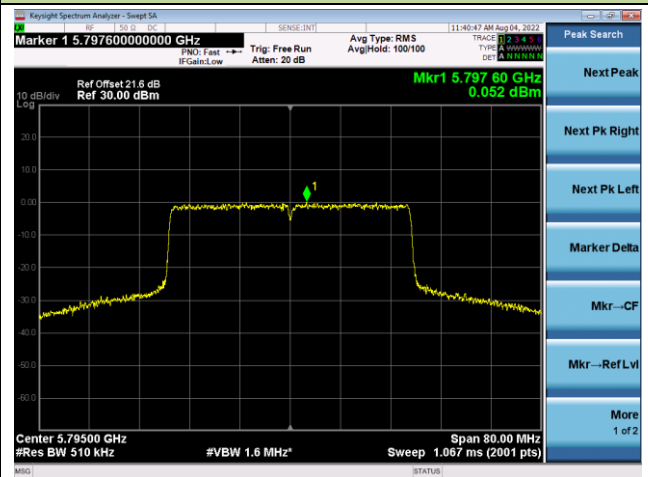

Channel 102 (5510MHz)

Channel 110 (5550MHz)

802.11ax-HE40 Power Spectral Density - Ant 1

Channel 134 (5670MHz)

Channel 142(5710MHz)

Channel 151 (5755MHz)

Channel 159 (5795MHz)

802.11ax-HE80 Power Spectral Density - Ant 1

Channel 42 (5210MHz)

Channel 58 (5290MHz)

Channel 106 (5530MHz)

Channel 122 (5610MHz)

Channel 138 (5690MHz)

Channel 155 (5775MHz)