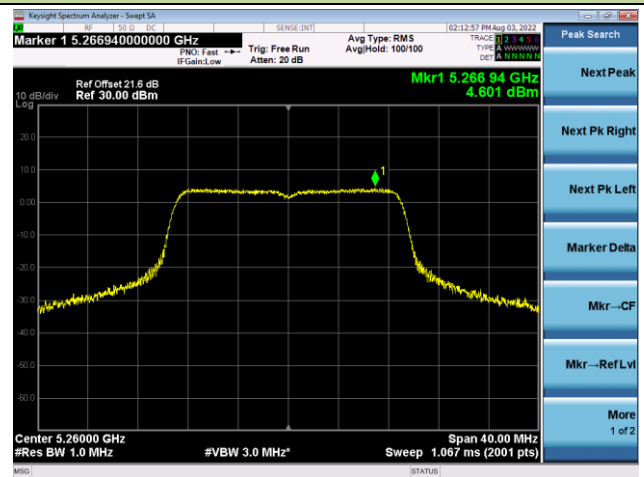

Channel 165 (5825MHz)

802.11ac-VHT20 Power Spectral Density - Ant 1

Channel 36 (5180MHz)

Channel 44 (5220MHz)

Channel 48 (5240MHz)

Channel 52 (5260MHz)

Channel 60 (5300MHz)

Channel 64 (5320MHz)

802.11ac-VHT20 Power Spectral Density - Ant 1

Channel 100 (5500MHz)

Channel 116 (5580MHz)

Channel 140 (5700MHz)

Channel 144(5720MHz)

Channel 149 (5745MHz)

Channel 157 (5785MHz)

802.11ac-VHT20 Power Spectral Density - Ant 1