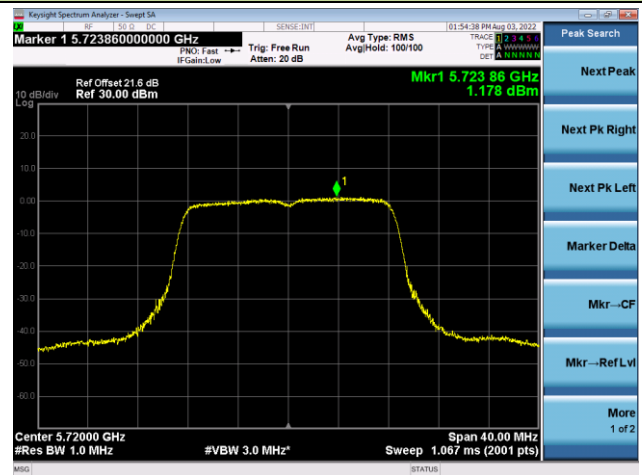

802.11a Power Spectral Density - Ant 1

Channel 100 (5500MHz)

Channel 116 (5580MHz)

Channel 140 (5700MHz)

Channel 144(5720MHz)

Channel 149 (5745MHz)

Channel 157 (5785MHz)

802.11a Power Spectral Density - Ant 1

Channel 165 (5825MHz)

802.11ac-VHT20 Power Spectral Density - Ant 1

Channel 36 (5180MHz)

Channel 44 (5220MHz)

Channel 48 (5240MHz)

Channel 52 (5260MHz)

Channel 60 (5300MHz)

Channel 64 (5320MHz)