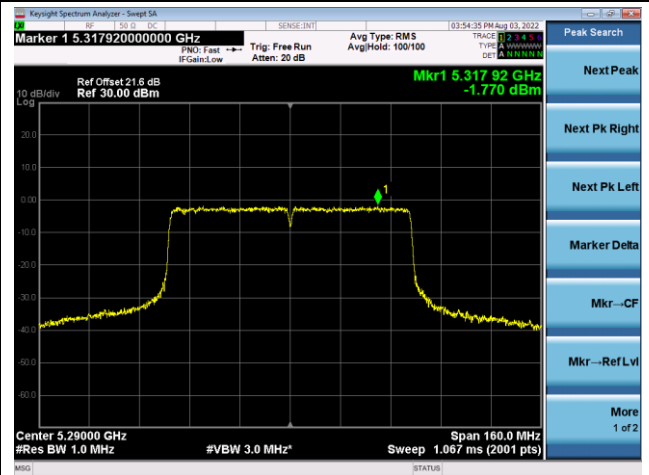

802.11ac-VHT40 Power Spectral Density - Ant 1

Channel 134 (5670MHz)

Channel 142(5710MHz)

Channel 151 (5755MHz)

Channel 159 (5795MHz)

802.11ac-VHT80 Power Spectral Density - Ant 1

Channel 42 (5210MHz)

Channel 58 (5290MHz)