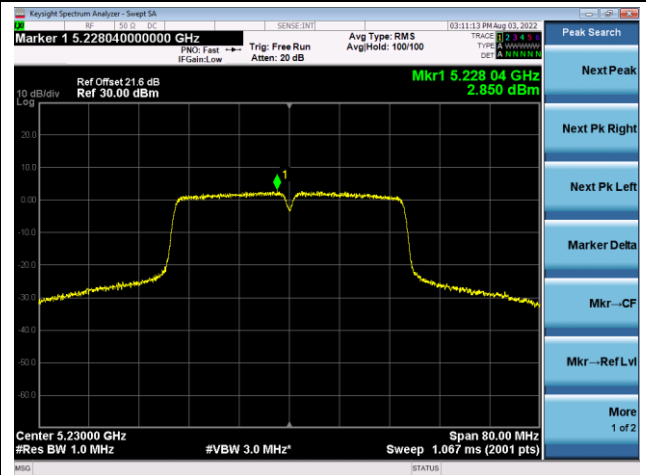

Channel 165 (5825MHz)

802.11ac-VHT40 Power Spectral Density - Ant 1

Channel 38 (5190MHz)

Channel 46 (5230MHz)

Channel 54 (5270MHz)

Channel 62 (5310MHz)

Channel 102 (5510MHz)

Channel 110 (5550MHz)

802.11ac-VHT40 Power Spectral Density - Ant 1

Channel 134 (5670MHz)

Channel 142(5710MHz)

Channel 151 (5755MHz)

Channel 159 (5795MHz)

802.11ac-VHT80 Power Spectral Density - Ant 1

Channel 42 (5210MHz)

Channel 58 (5290MHz)