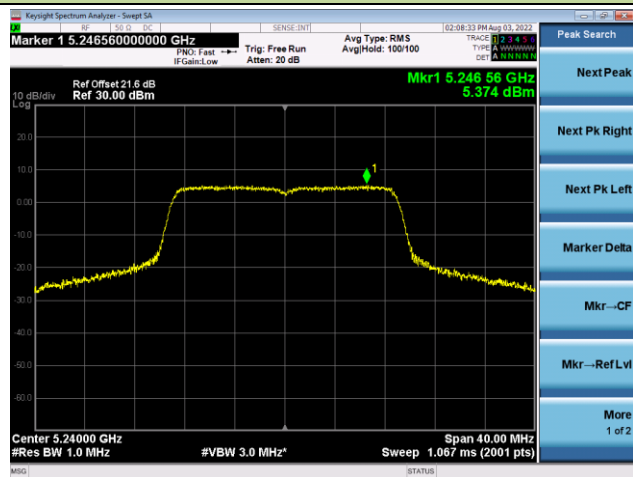

Channel 165 (5825MHz)

802.11ac-VHT20 Power Spectral Density - Ant 1

Channel 36 (5180MHz)

Channel 44 (5220MHz)

Channel 48 (5240MHz)

Channel 52 (5260MHz)

Channel 60 (5300MHz)

Channel 64 (5320MHz)

802.11ac-VHT20 Power Spectral Density - Ant 1

Channel 100 (5500MHz)

Channel 116 (5580MHz)

Channel 140 (5700MHz)

Channel 144(5720MHz)

Channel 149 (5745MHz)

Channel 157 (5785MHz)

802.11ac-VHT20 Power Spectral Density - Ant 1