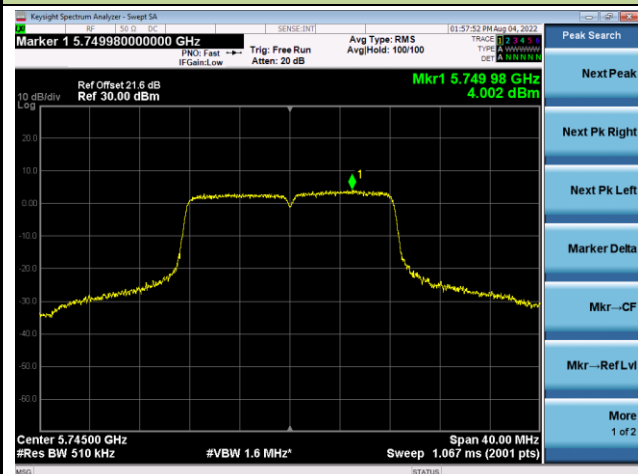

802.11a Power Spectral Density - Ant 1

Channel 100 (5500MHz)

Channel 116 (5580MHz)

Channel 140 (5700MHz)

Channel 144(5720MHz)

Channel 149 (5745MHz)

Channel 157 (5785MHz)

802.11a Power Spectral Density - Ant 1