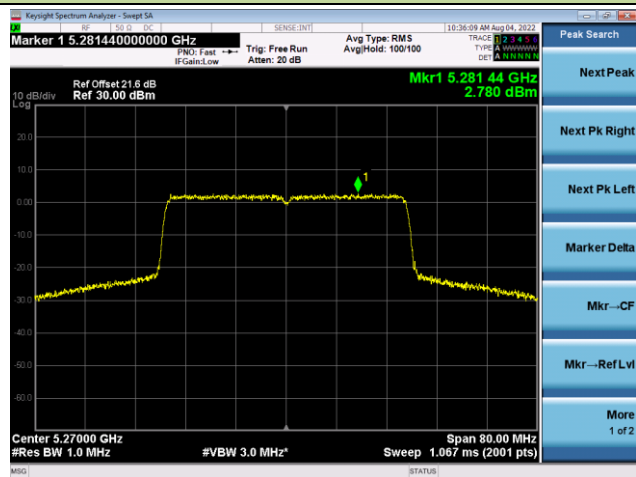

Channel 149 (5745MHz)

Channel 157 (5785MHz)

802.11ax-HE20 Power Spectral Density - Ant 1

802.11ax-HE40 Power Spectral Density - Ant 1

Channel 38 (5190MHz)

Channel 46 (5230MHz)

Channel 54 (5270MHz)

Channel 62 (5310MHz)