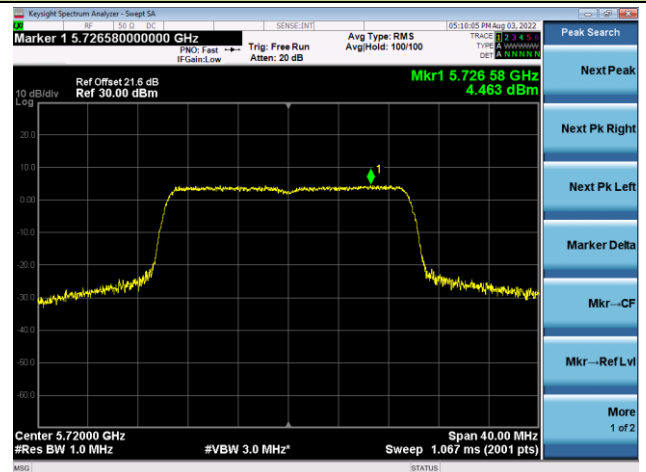

Channel 52 (5260MHz)

Channel 60 (5300MHz)

Channel 64 (5320MHz)

802.11ax-HE20 Power Spectral Density - Ant 1

Channel 100 (5500MHz)

Channel 116 (5580MHz)

Channel 140 (5700MHz)

Channel 144(5720MHz)