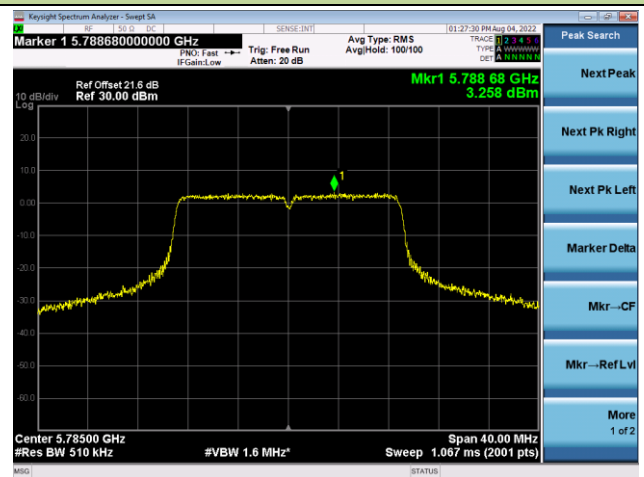

802.11ac-VHT20 Power Spectral Density - Ant 1

Channel 100 (5500MHz)

Channel 116 (5580MHz)

Channel 140 (5700MHz)

Channel 144(5720MHz)

Channel 149 (5745MHz)

Channel 157 (5785MHz)

802.11ac-VHT20 Power Spectral Density - Ant 1