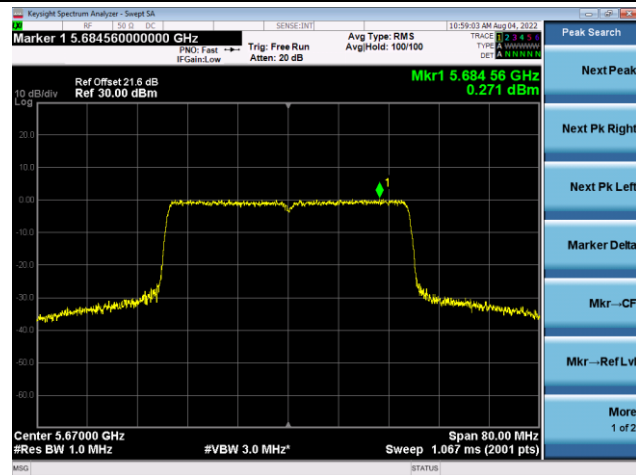

Channel 102 (5510MHz)

Channel 110 (5550MHz)

802.11ax-HE40 Power Spectral Density - Ant 1

Channel 134 (5670MHz)

Channel 142(5710MHz)

Channel 151 (5755MHz)

Channel 159 (5795MHz)

802.11ax-HE80 Power Spectral Density - Ant 1

Channel 42 (5210MHz)

Channel 58 (5290MHz)

Channel 106 (5530MHz)

Channel 122 (5610MHz)

Channel 138 (5690MHz)

Channel 155 (5775MHz)