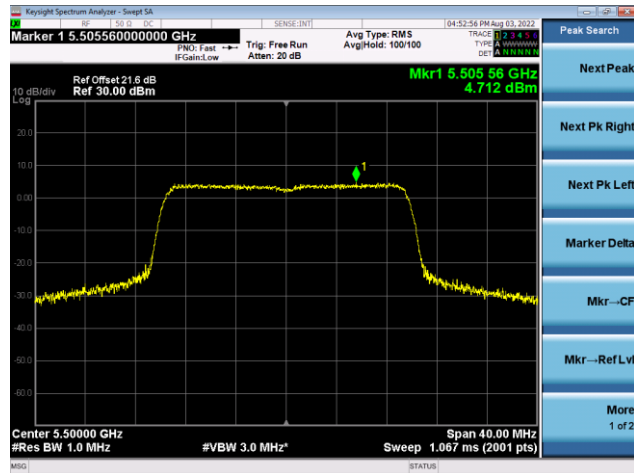

Channel 52 (5260MHz)

Channel 60 (5300MHz)

Channel 64 (5320MHz)

802.11ax-HE20 Power Spectral Density - Ant 1

Channel 100 (5500MHz)

Channel 116 (5580MHz)

Channel 140 (5700MHz)

Channel 144(5720MHz)