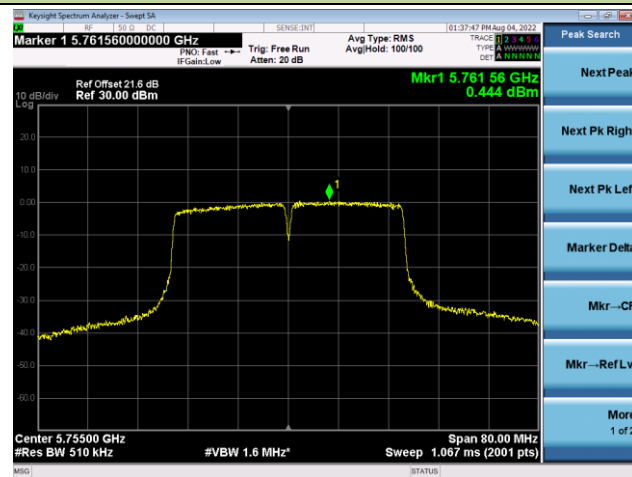

802.11ac-VHT40 Power Spectral Density - Ant 1

Channel 134 (5670MHz)

Channel 142(5710MHz)

Channel 151 (5755MHz)

Channel 159 (5795MHz)

802.11ac-VHT80 Power Spectral Density - Ant 1

Channel 42 (5210MHz)

Channel 58 (5290MHz)