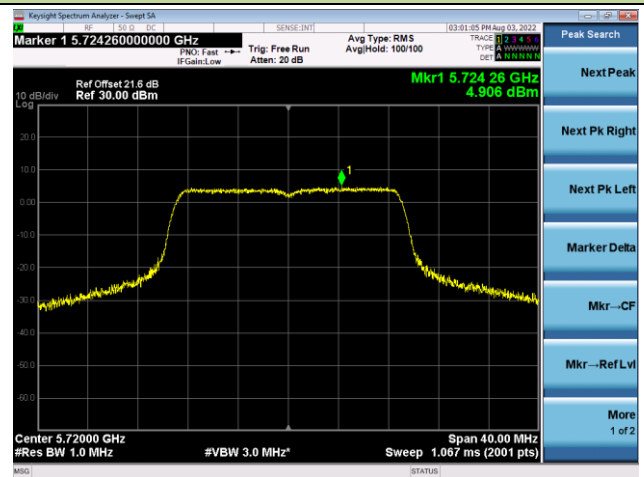

802.11ac-VHT20 Power Spectral Density - Ant 1

Channel 100 (5500MHz)

Channel 116 (5580MHz)

Channel 140 (5700MHz)

Channel 144(5720MHz)

Channel 149 (5745MHz)

Channel 157 (5785MHz)

802.11ac-VHT20 Power Spectral Density - Ant 1