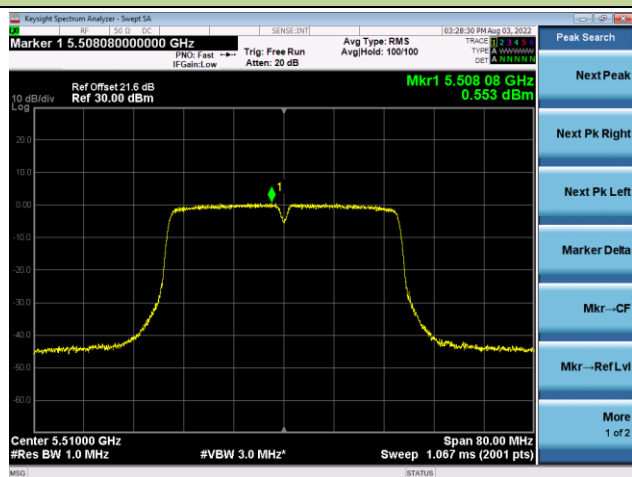

Channel 165 (5825MHz)

802.11ac-VHT40 Power Spectral Density - Ant 1

Channel 38 (5190MHz)

Channel 46 (5230MHz)

Channel 54 (5270MHz)

Channel 62 (5310MHz)

Channel 102 (5510MHz)

Channel 110 (5550MHz)

802.11ac-VHT40 Power Spectral Density - Ant 1

Channel 134 (5670MHz)

Channel 142(5710MHz)

Channel 151 (5755MHz)

Channel 159 (5795MHz)

802.11ac-VHT80 Power Spectral Density - Ant 1

Channel 42 (5210MHz)

Channel 58 (5290MHz)