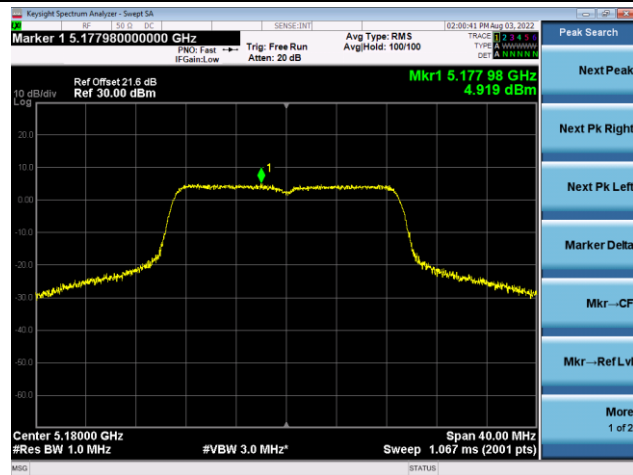

802.11a Power Spectral Density - Ant 1

Channel 100 (5500MHz)

Channel 116 (5580MHz)

Channel 140 (5700MHz)

Channel 144(5720MHz)

Channel 149 (5745MHz)

Channel 157 (5785MHz)

802.11a Power Spectral Density - Ant 1

Channel 165 (5825MHz)

802.11ac-VHT20 Power Spectral Density - Ant 1

Channel 36 (5180MHz)

Channel 44 (5220MHz)

Channel 48 (5240MHz)

Channel 52 (5260MHz)

Channel 60 (5300MHz)

Channel 64 (5320MHz)