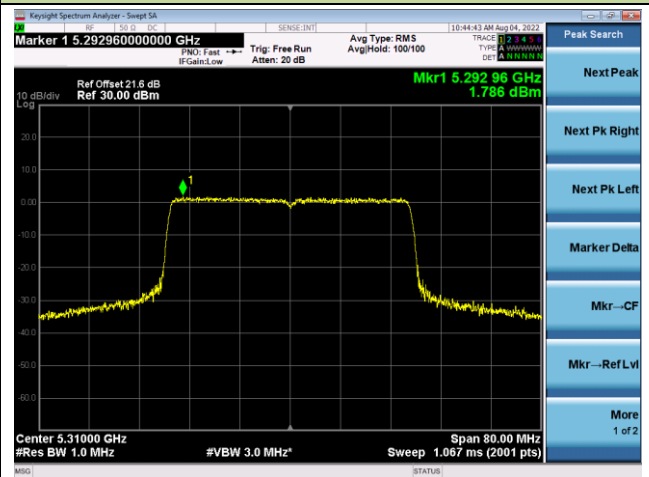

Channel 149 (5745MHz)

Channel 157 (5785MHz)

802.11ax-HE20 Power Spectral Density - Ant 1

802.11ax-HE40 Power Spectral Density - Ant 1

Channel 38 (5190MHz)

Channel 46 (5230MHz)

Channel 54 (5270MHz)

Channel 62 (5310MHz)