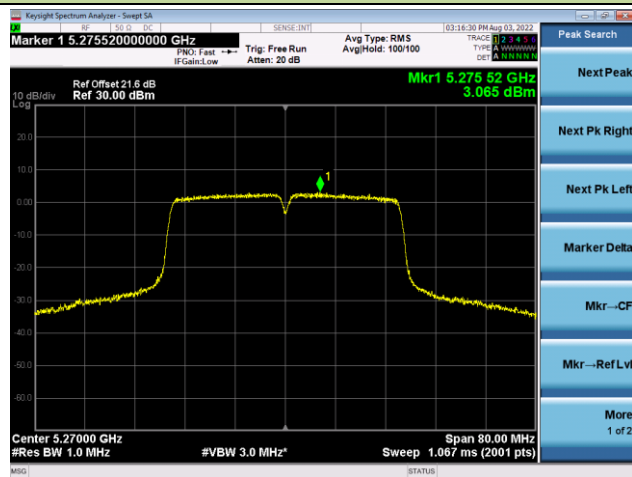

Channel 165 (5825MHz)

802.11ac-VHT40 Power Spectral Density - Ant 1

Channel 38 (5190MHz)

Channel 46 (5230MHz)

Channel 54 (5270MHz)

Channel 62 (5310MHz)

Channel 102 (5510MHz)

Channel 110 (5550MHz)

802.11ac-VHT40 Power Spectral Density - Ant 1

Channel 134 (5670MHz)

Channel 142(5710MHz)

Channel 151 (5755MHz)

Channel 159 (5795MHz)

802.11ac-VHT80 Power Spectral Density - Ant 1

Channel 42 (5210MHz)

Channel 58 (5290MHz)