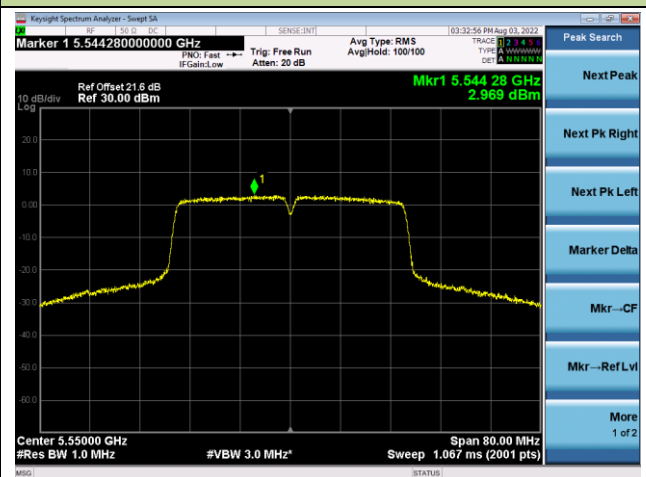

Channel 165 (5825MHz)

802.11ac-VHT40 Power Spectral Density - Ant 1

Channel 38 (5190MHz)

Channel 46 (5230MHz)

Channel 54 (5270MHz)

Channel 62 (5310MHz)

Channel 102 (5510MHz)

Channel 110 (5550MHz)

802.11ac-VHT40 Power Spectral Density - Ant 1

Channel 134 (5670MHz)

Channel 142(5710MHz)

Channel 151 (5755MHz)

Channel 159 (5795MHz)

802.11ac-VHT80 Power Spectral Density - Ant 1

Channel 42 (5210MHz)

Channel 58 (5290MHz)