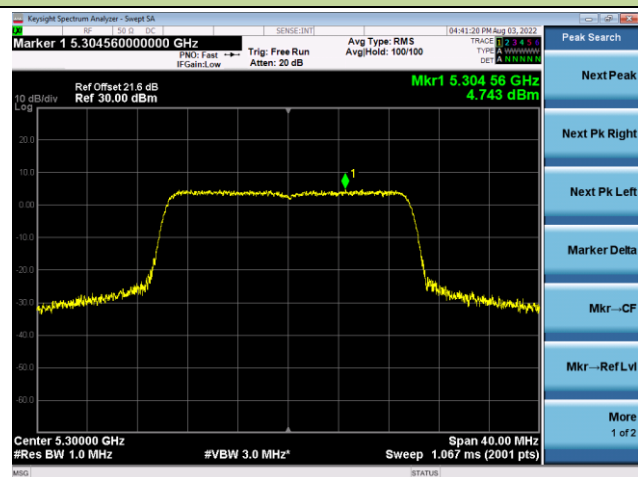

Channel 60 (5300MHz)