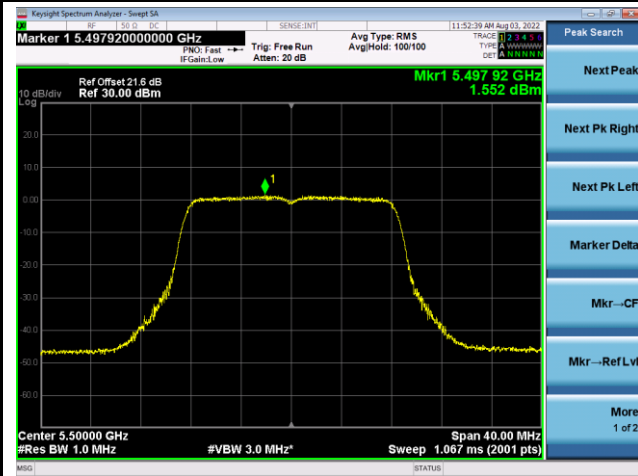

802.11a Power Spectral Density - Ant 1

Channel 100 (5500MHz)

Channel 116 (5580MHz)

Channel 140 (5700MHz)

Channel 144(5720MHz)

Channel 149 (5745MHz)

Channel 157 (5785MHz)

802.11a Power Spectral Density - Ant 1

Channel 165 (5825MHz)

802.11ac-VHT20 Power Spectral Density - Ant 1

Channel 36 (5180MHz)

Channel 44 (5220MHz)

Channel 48 (5240MHz)

Channel 52 (5260MHz)

Channel 60 (5300MHz)

Channel 64 (5320MHz)