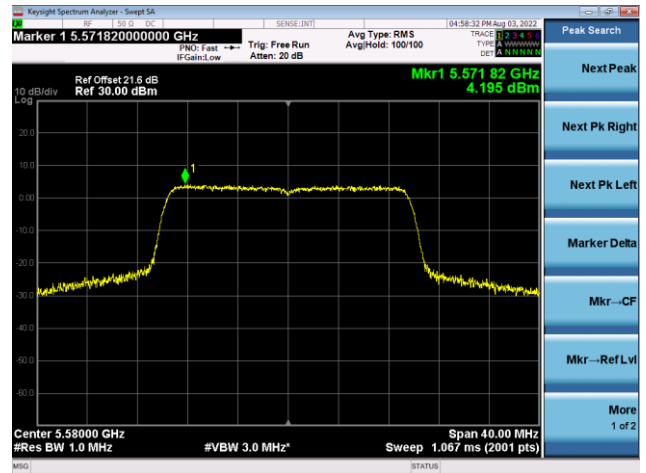

Channel 52 (5260MHz)

Channel 60 (5300MHz)

Channel 64 (5320MHz)

802.11ax-HE20 Power Spectral Density - Ant 1

Channel 100 (5500MHz)

Channel 116 (5580MHz)

Channel 140 (5700MHz)

Channel 144(5720MHz)