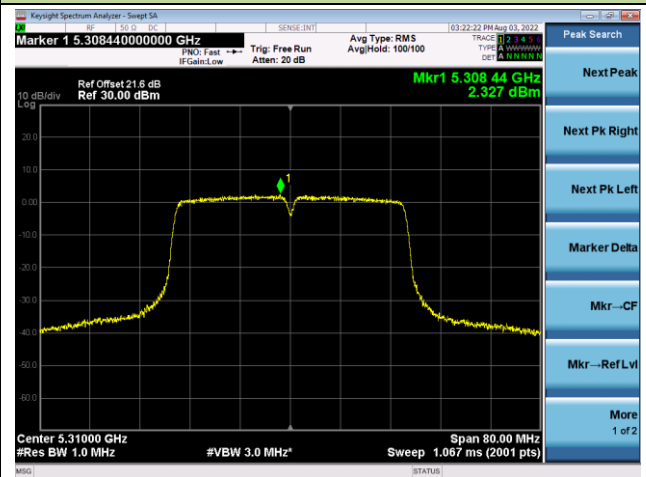

Channel 165 (5825MHz)

802.11ac-VHT40 Power Spectral Density - Ant 1

Channel 38 (5190MHz)

Channel 46 (5230MHz)

Channel 54 (5270MHz)

Channel 62 (5310MHz)

Channel 102 (5510MHz)

Channel 110 (5550MHz)

802.11ac-VHT40 Power Spectral Density - Ant 1

Channel 134 (5670MHz)

Channel 142(5710MHz)

Channel 151 (5755MHz)

Channel 159 (5795MHz)

802.11ac-VHT80 Power Spectral Density - Ant 1

Channel 42 (5210MHz)

Channel 58 (5290MHz)