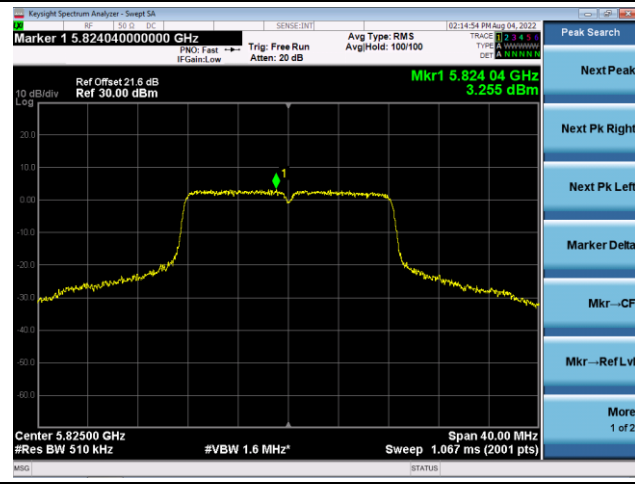

802.11a Power Spectral Density - Ant 1

Channel 100 (5500MHz)

Channel 116 (5580MHz)

Channel 140 (5700MHz)

Channel 144(5720MHz)

Channel 149 (5745MHz)

Channel 157 (5785MHz)

802.11a Power Spectral Density - Ant 1

Channel 165 (5825MHz)

802.11ac-VHT20 Power Spectral Density - Ant 1

Channel 36 (5180MHz)

Channel 44 (5220MHz)

Channel 48 (5240MHz)

Channel 52 (5260MHz)

Channel 60 (5300MHz)

Channel 64 (5320MHz)