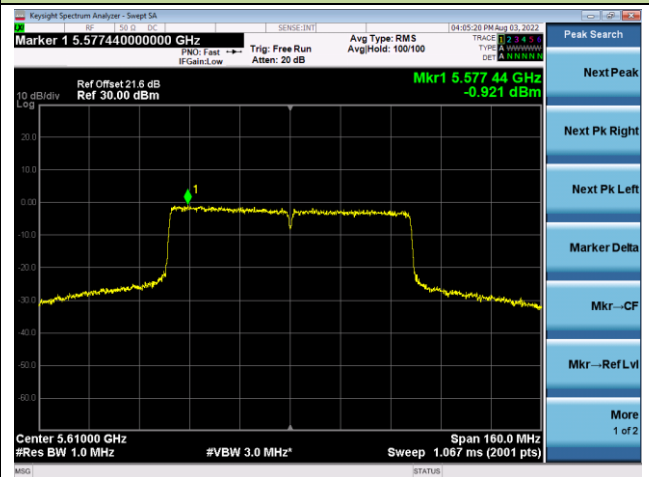

Channel 122 (5610MHz)