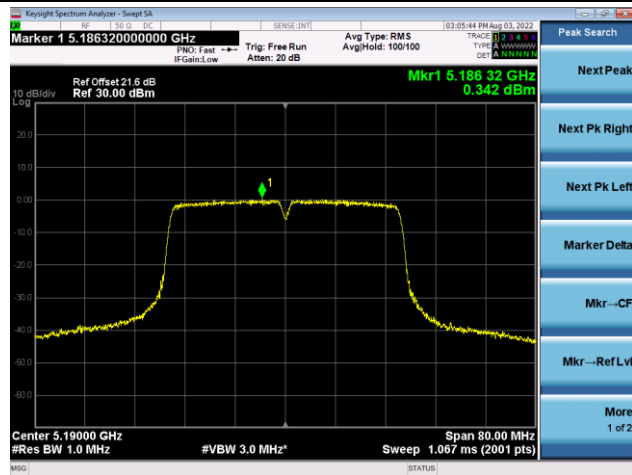

802.11ac-VHT40 Power Spectral Density - Ant 1

Channel 38 (5190MHz)