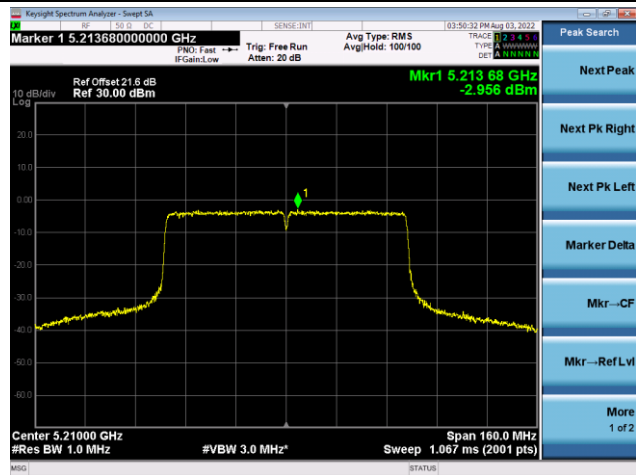

802.11ac-VHT40 Power Spectral Density - Ant 1

Channel 134 (5670MHz)

Channel 142(5710MHz)

Channel 151 (5755MHz)

Channel 159 (5795MHz)

802.11ac-VHT80 Power Spectral Density - Ant 1

Channel 42 (5210MHz)

Channel 58 (5290MHz)