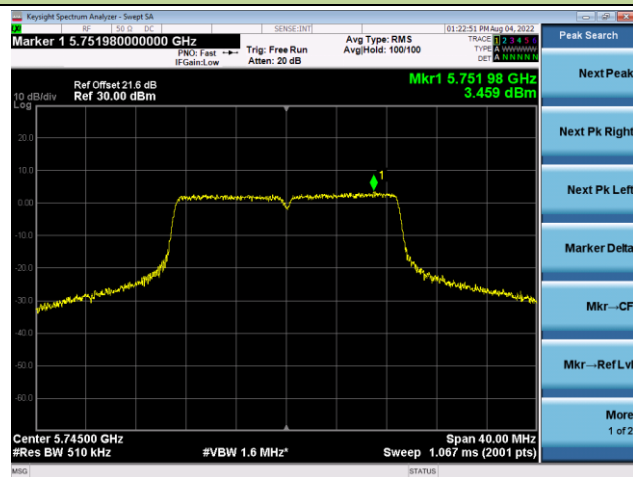

802.11ac-VHT20 Power Spectral Density - Ant 1

Channel 100 (5500MHz)

Channel 116 (5580MHz)

Channel 140 (5700MHz)

Channel 144(5720MHz)

Channel 149 (5745MHz)

Channel 157 (5785MHz)

802.11ac-VHT20 Power Spectral Density - Ant 1