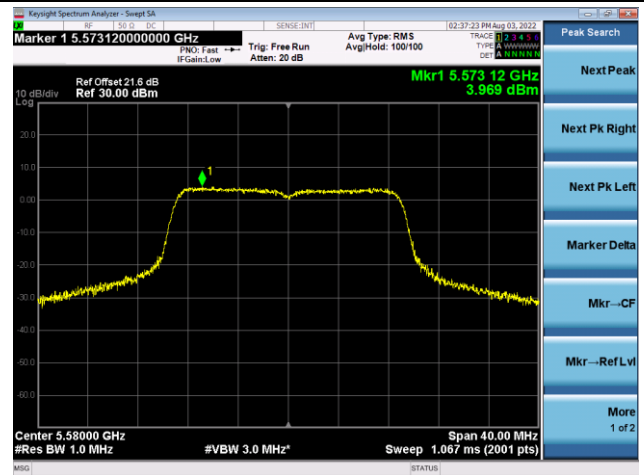

Channel 165 (5825MHz)

802.11ac-VHT20 Power Spectral Density - Ant 1

Channel 36 (5180MHz)

Channel 44 (5220MHz)

Channel 48 (5240MHz)

Channel 52 (5260MHz)

Channel 60 (5300MHz)

Channel 64 (5320MHz)

802.11ac-VHT20 Power Spectral Density - Ant 1

Channel 100 (5500MHz)

Channel 116 (5580MHz)

Channel 140 (5700MHz)

Channel 144(5720MHz)

Channel 149 (5745MHz)

Channel 157 (5785MHz)

802.11ac-VHT20 Power Spectral Density - Ant 1