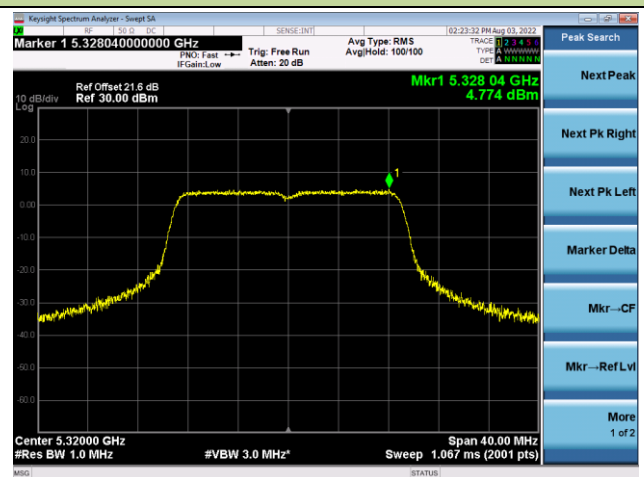

Channel 165 (5825MHz)

802.11ac-VHT20 Power Spectral Density - Ant 1

Channel 36 (5180MHz)

Channel 44 (5220MHz)

Channel 48 (5240MHz)

Channel 52 (5260MHz)

Channel 60 (5300MHz)

Channel 64 (5320MHz)

802.11ac-VHT20 Power Spectral Density - Ant 1

Channel 100 (5500MHz)

Channel 116 (5580MHz)

Channel 140 (5700MHz)

Channel 144(5720MHz)

Channel 149 (5745MHz)

Channel 157 (5785MHz)

802.11ac-VHT20 Power Spectral Density - Ant 1