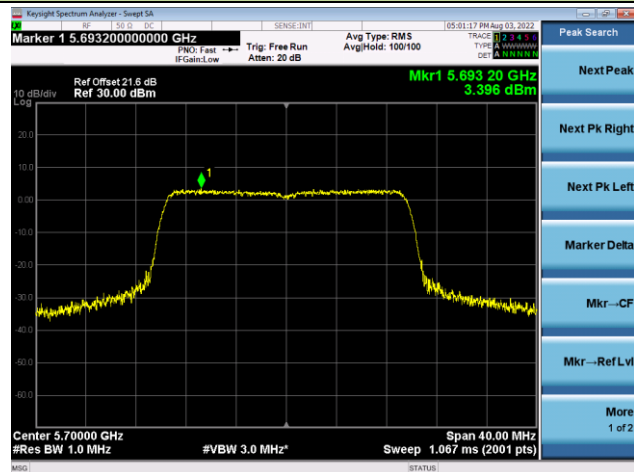

Channel 52 (5260MHz)

Channel 60 (5300MHz)

Channel 64 (5320MHz)

802.11ax-HE20 Power Spectral Density - Ant 1

Channel 100 (5500MHz)

Channel 116 (5580MHz)

Channel 140 (5700MHz)

Channel 144(5720MHz)