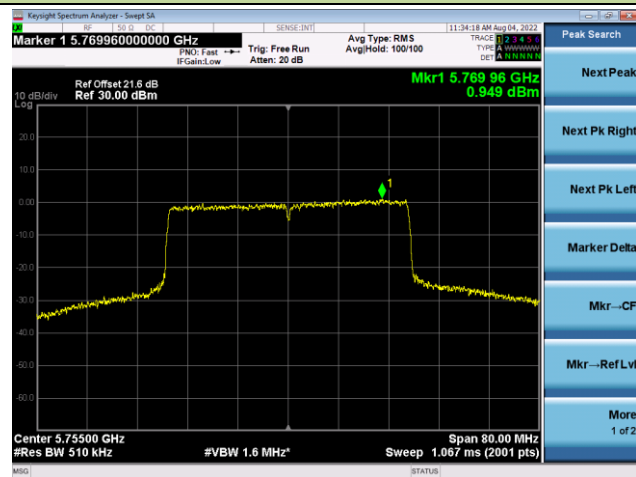

Channel 102 (5510MHz)

Channel 110 (5550MHz)

802.11ax-HE40 Power Spectral Density - Ant 1

Channel 134 (5670MHz)

Channel 142(5710MHz)

Channel 151 (5755MHz)

Channel 159 (5795MHz)

802.11ax-HE80 Power Spectral Density - Ant 1

Channel 42 (5210MHz)

Channel 58 (5290MHz)

Channel 106 (5530MHz)

Channel 122 (5610MHz)

Channel 138 (5690MHz)

Channel 155 (5775MHz)