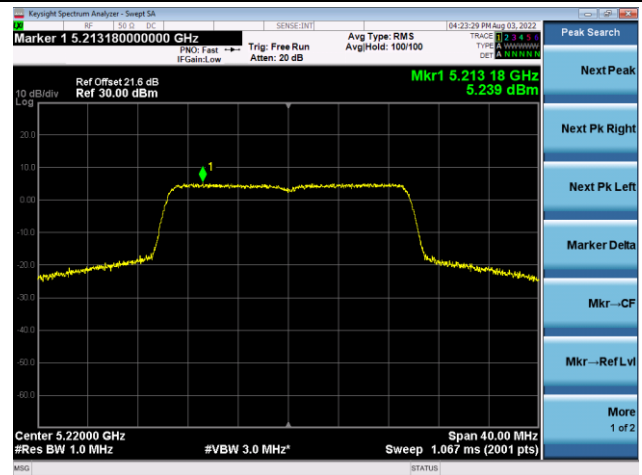

Channel 106 (5530MHz)

Channel 122 (5610MHz)

Channel 138 (5690MHz)

Channel 155 (5775MHz)

802.11ax-HE20 Power Spectral Density - Ant 1

Channel 36 (5180MHz)

Channel 44 (5220MHz)

Channel 48 (5240MHz)