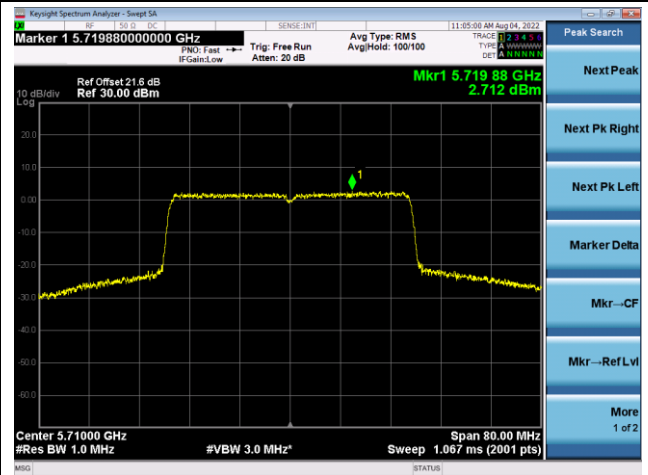

Channel 102 (5510MHz)

Channel 110 (5550MHz)

802.11ax-HE40 Power Spectral Density - Ant 1

Channel 134 (5670MHz)

Channel 142(5710MHz)

Channel 151 (5755MHz)

Channel 159 (5795MHz)

802.11ax-HE80 Power Spectral Density - Ant 1