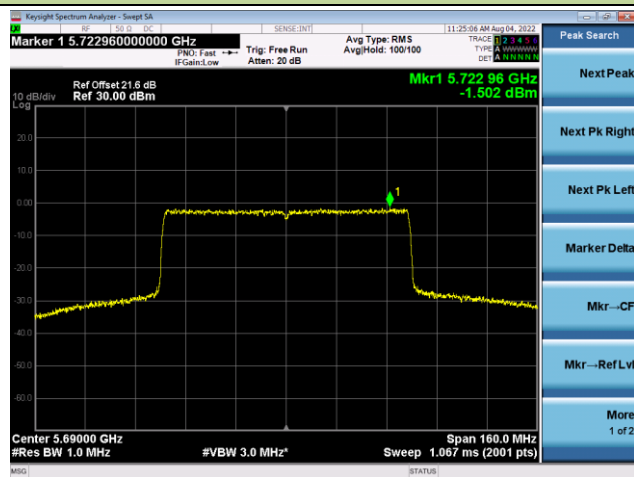

Channel 42 (5210MHz)

Channel 58 (5290MHz)

Channel 106 (5530MHz)

Channel 122 (5610MHz)

Channel 138 (5690MHz)

Channel 155 (5775MHz)