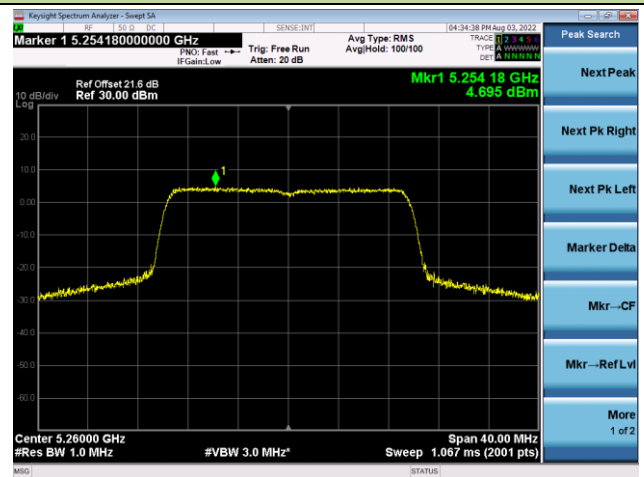

Channel 122 (5610MHz)

Channel 138 (5690MHz)

Channel 155 (5775MHz)

802.11ax-HE20 Power Spectral Density - Ant 0

Channel 36 (5180MHz)

Channel 44 (5220MHz)

Channel 48 (5240MHz)

Channel 52 (5260MHz)