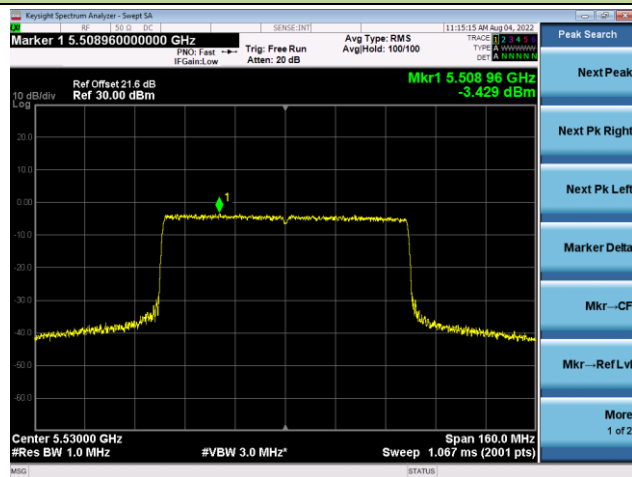

Channel 106 (5530MHz)