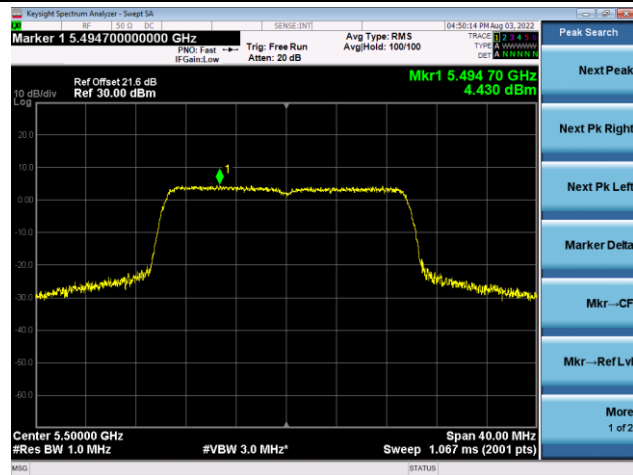

Channel 60 (5300MHz)

Channel 64 (5320MHz)

802.11ax-HE20 Power Spectral Density - Ant 0

Channel 100 (5500MHz)

Channel 116 (5580MHz)

Channel 140 (5700MHz)

Channel 144(5720MHz)

Channel 149 (5745MHz)