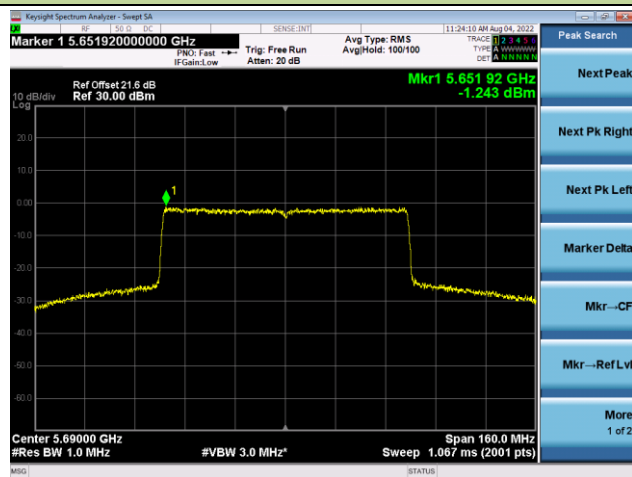

Channel 42 (5210MHz)

Channel 58 (5290MHz)

Channel 106 (5530MHz)

Channel 122 (5610MHz)

Channel 138 (5690MHz)

Channel 155 (5775MHz)

802.11a Power Spectral Density - Ant 1

Channel 36 (5180MHz)

Channel 44 (5220MHz)

Channel 48 (5240MHz)

Channel 52 (5260MHz)

Channel 60 (5300MHz)

Channel 64 (5320MHz)