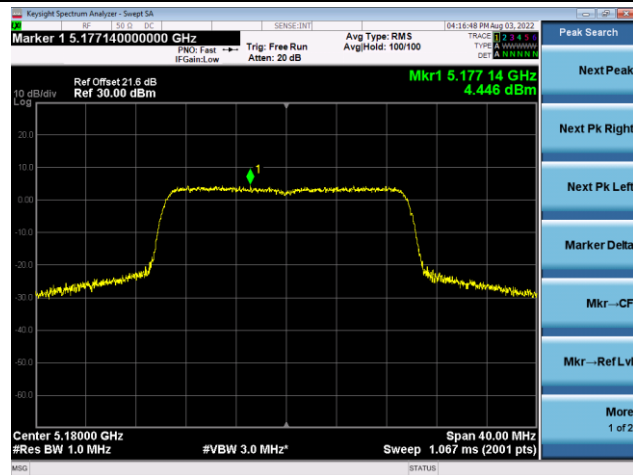

Channel 122 (5610MHz)

Channel 138 (5690MHz)

Channel 155 (5775MHz)

802.11ax-HE20 Power Spectral Density - Ant 0

Channel 36 (5180MHz)

Channel 44 (5220MHz)

Channel 48 (5240MHz)

Channel 52 (5260MHz)