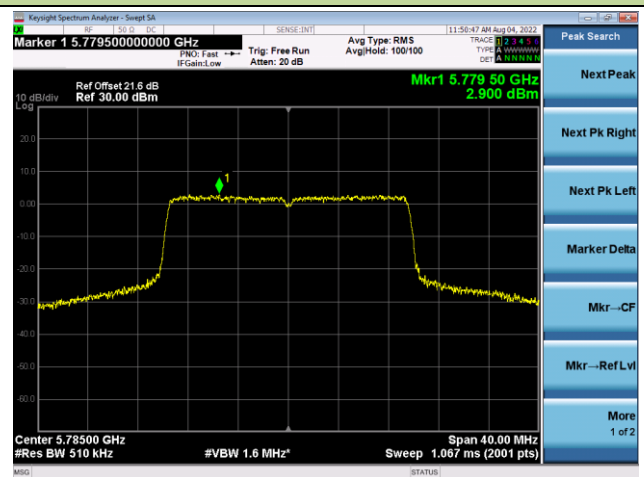

Channel 157 (5785MHz)