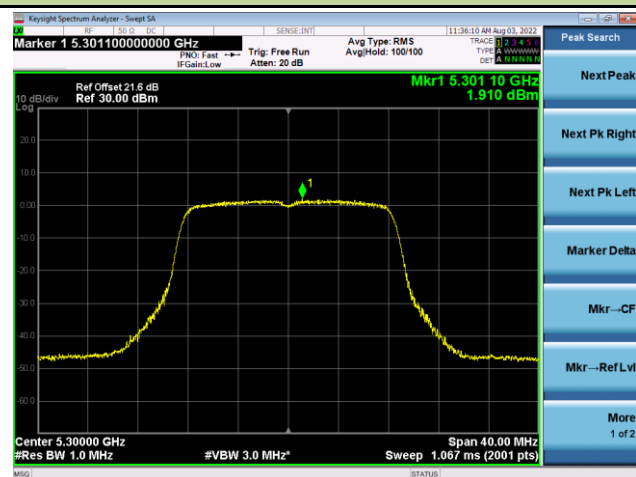

Channel 42 (5210MHz)

Channel 58 (5290MHz)

Channel 106 (5530MHz)

Channel 122 (5610MHz)

Channel 138 (5690MHz)

Channel 155 (5775MHz)

802.11a Power Spectral Density - Ant 1

Channel 36 (5180MHz)

Channel 44 (5220MHz)

Channel 48 (5240MHz)

Channel 52 (5260MHz)

Channel 60 (5300MHz)

Channel 64 (5320MHz)