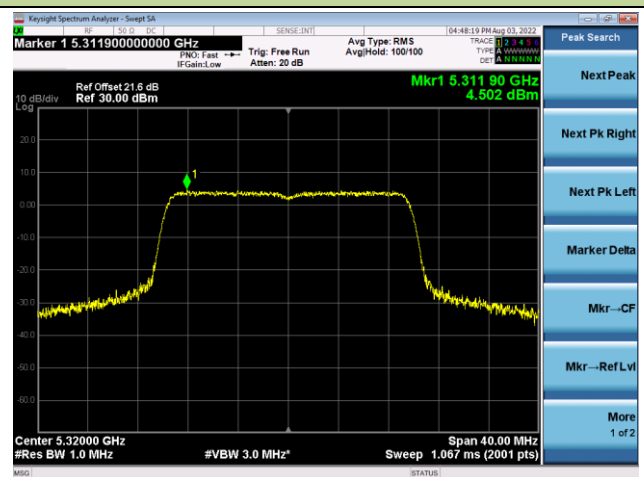

Channel 64 (5320MHz)