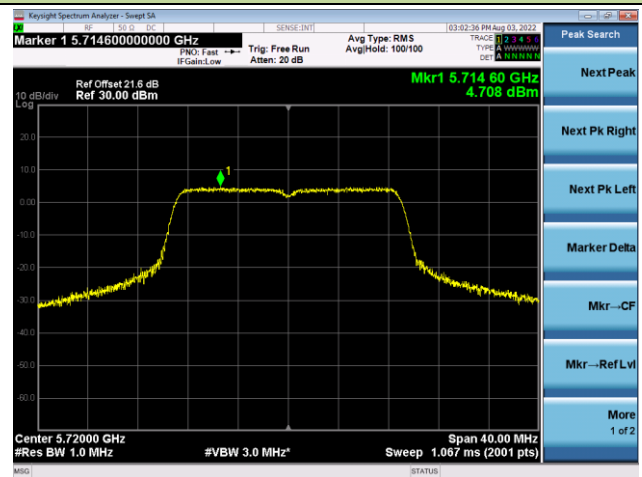

Channel 100 (5500MHz)

Channel 116 (5580MHz)

Channel 140 (5700MHz)

Channel 144(5720MHz)

Channel 149 (5745MHz)

Channel 157 (5785MHz)

802.11ac-VHT20 Power Spectral Density - Ant 0

Channel 165 (5825MHz)

802.11ac-VHT40 Power Spectral Density - Ant 0

Channel 38 (5190MHz)

Channel 46 (5230MHz)

Channel 54 (5270MHz)

Channel 62 (5310MHz)

Channel 102 (5510MHz)

Channel 110 (5550MHz)

802.11ac-VHT40 Power Spectral Density - Ant 0