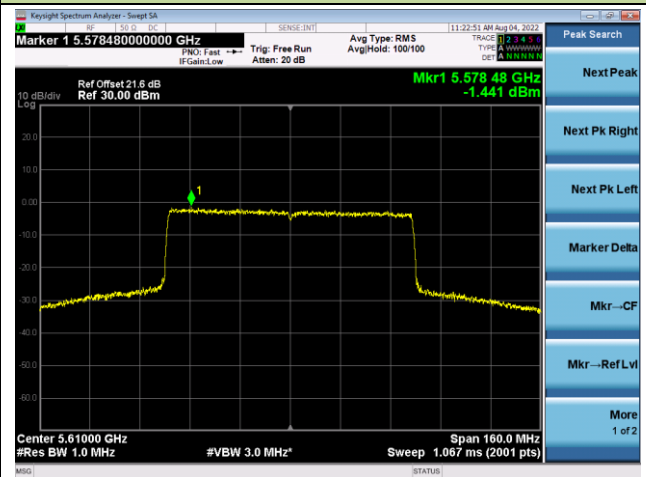

Channel 42 (5210MHz)

Channel 58 (5290MHz)

Channel 106 (5530MHz)

Channel 122 (5610MHz)

Channel 138 (5690MHz)

Channel 155 (5775MHz)

802.11a Power Spectral Density - Ant 1

Channel 36 (5180MHz)

Channel 44 (5220MHz)

Channel 48 (5240MHz)

Channel 52 (5260MHz)

Channel 60 (5300MHz)

Channel 64 (5320MHz)