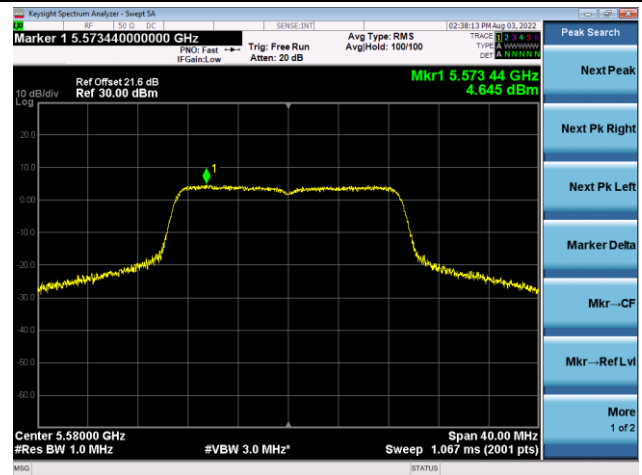

Channel 116 (5580MHz)