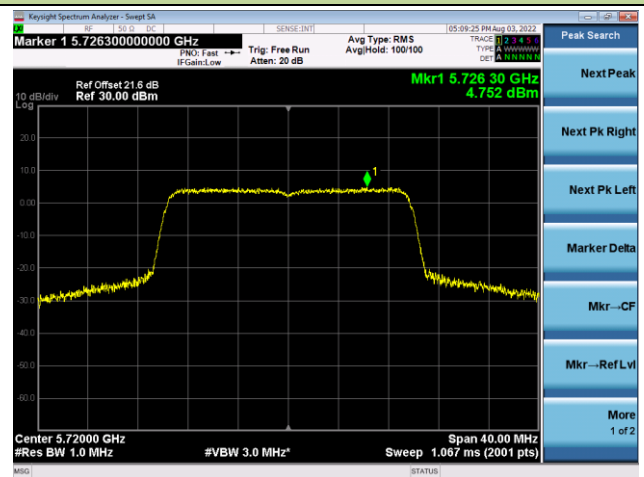

Channel 60 (5300MHz)

Channel 64 (5320MHz)

802.11ax-HE20 Power Spectral Density - Ant 0

Channel 100 (5500MHz)

Channel 116 (5580MHz)

Channel 140 (5700MHz)

Channel 144(5720MHz)

Channel 149 (5745MHz)