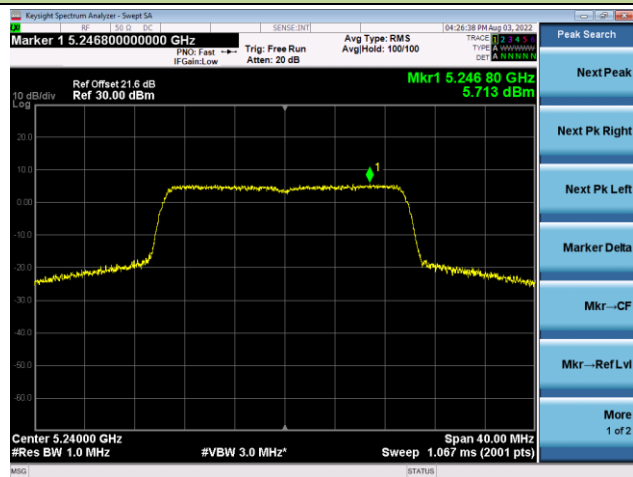

Channel 122 (5610MHz)

Channel 138 (5690MHz)

Channel 155 (5775MHz)

802.11ax-HE20 Power Spectral Density - Ant 0

Channel 36 (5180MHz)

Channel 44 (5220MHz)

Channel 48 (5240MHz)

Channel 52 (5260MHz)