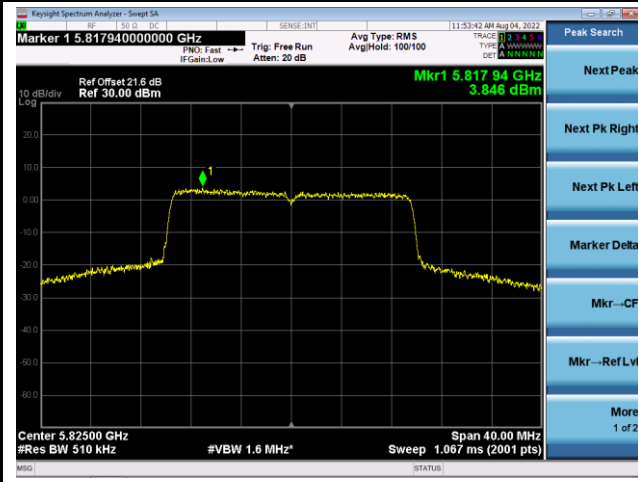

802.11ax-HE20 Power Spectral Density - Ant 0

Channel 165 (5825MHz)