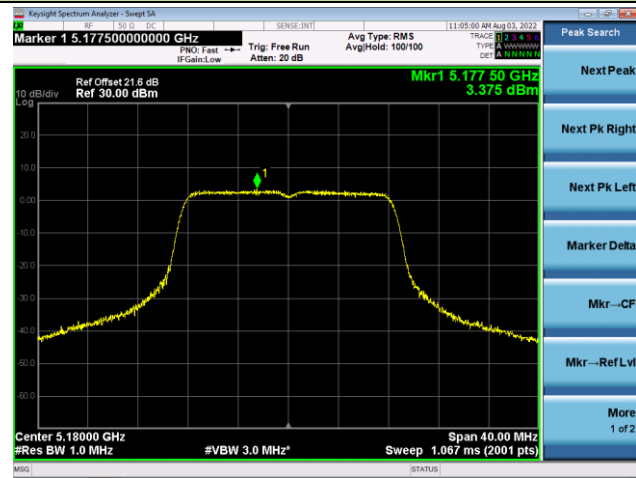

Channel 42 (5210MHz)

Channel 58 (5290MHz)

Channel 106 (5530MHz)

Channel 122 (5610MHz)

Channel 138 (5690MHz)

Channel 155 (5775MHz)

802.11a Power Spectral Density - Ant 1

Channel 36 (5180MHz)

Channel 44 (5220MHz)

Channel 48 (5240MHz)

Channel 52 (5260MHz)

Channel 60 (5300MHz)

Channel 64 (5320MHz)