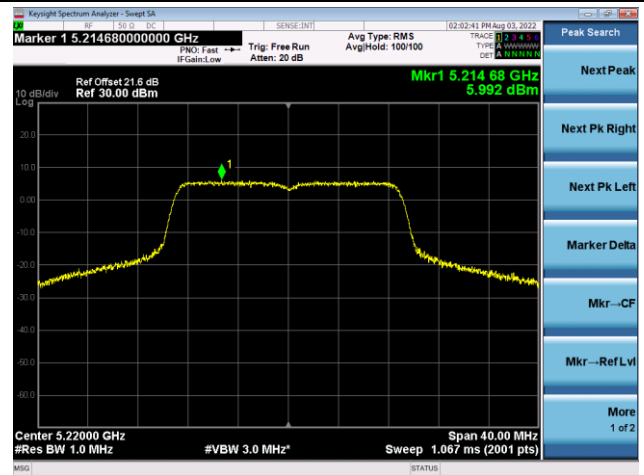

802.11ac-VHT20 Power Spectral Density - Ant 0

Channel 36 (5180MHz)

Channel 44 (5220MHz)

Channel 48 (5240MHz)

Channel 52 (5260MHz)

Channel 60 (5300MHz)

Channel 64 (5320MHz)

802.11ac-VHT20 Power Spectral Density - Ant 0