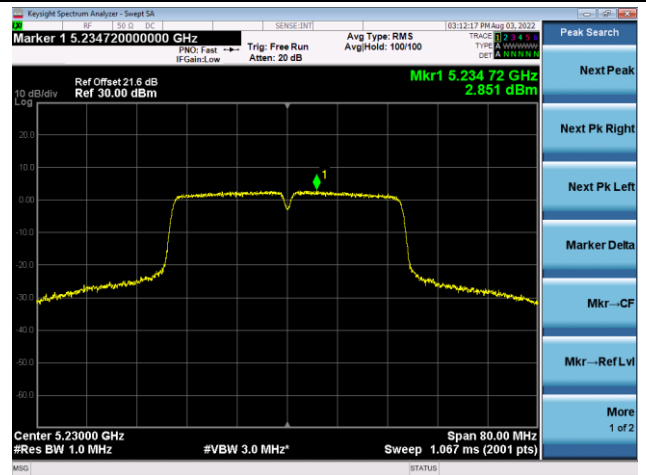

Channel 46 (5230MHz)