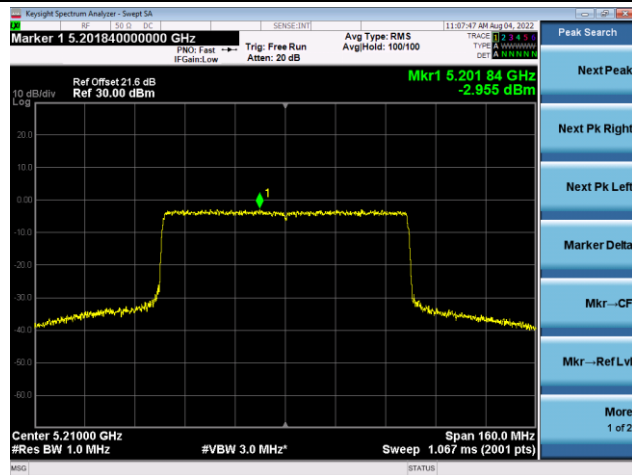

802.11ax-HE80 Power Spectral Density - Ant 0

Channel 42 (5210MHz)