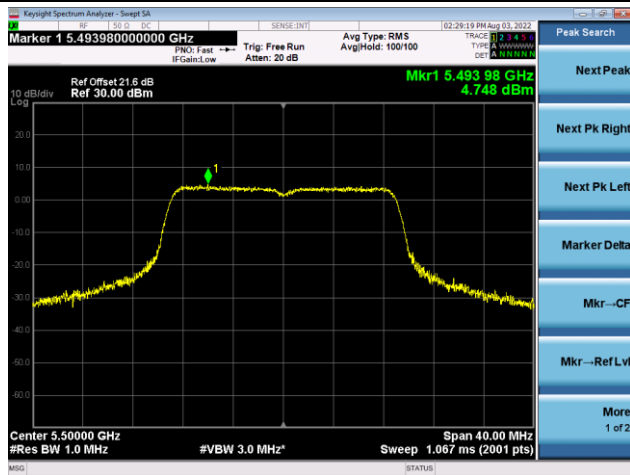

802.11ac-VHT20 Power Spectral Density - Ant 0

Channel 100 (5500MHz)