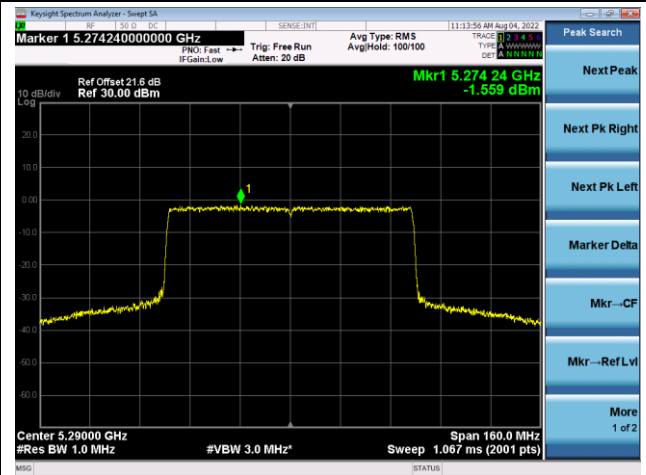

Channel 58 (5290MHz)