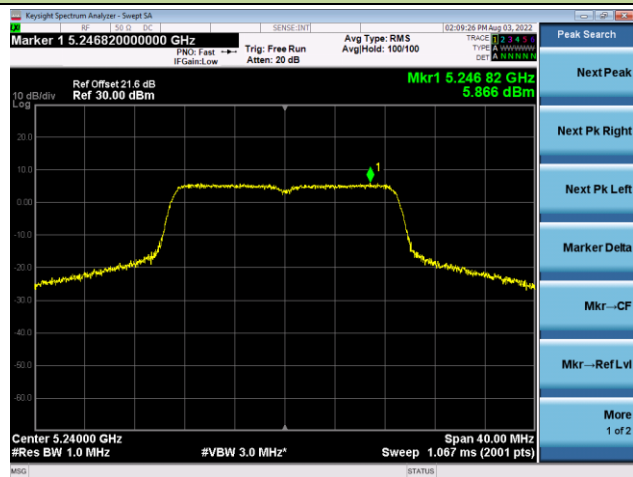

802.11ac-VHT20 Power Spectral Density - Ant 0

Channel 36 (5180MHz)

Channel 44 (5220MHz)

Channel 48 (5240MHz)

Channel 52 (5260MHz)

Channel 60 (5300MHz)

Channel 64 (5320MHz)

802.11ac-VHT20 Power Spectral Density - Ant 0