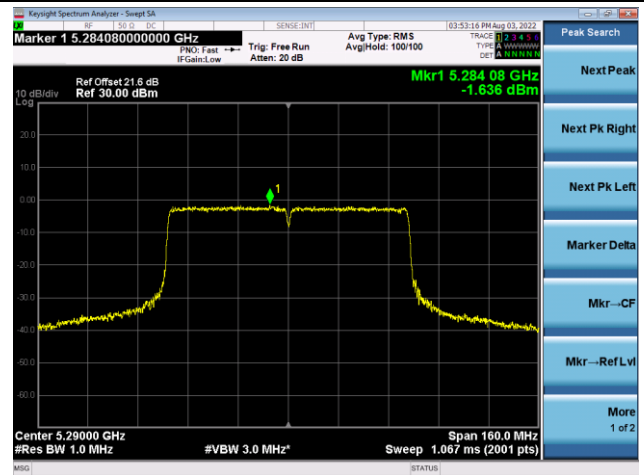

Channel 134 (5670MHz)

Channel 142(5710MHz)

Channel 151 (5755MHz)

Channel 159 (5795MHz)

802.11ac-VHT80 Power Spectral Density - Ant 0

Channel 42 (5210MHz)

Channel 58 (5290MHz)

Channel 106 (5530MHz)