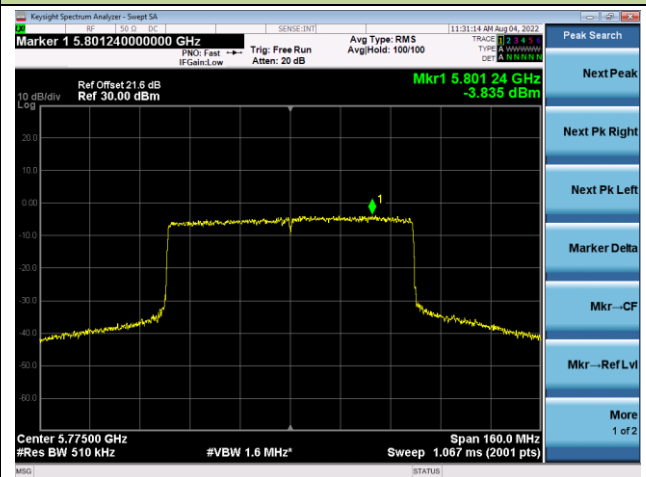

Channel 42 (5210MHz)

Channel 58 (5290MHz)

Channel 106 (5530MHz)

Channel 122 (5610MHz)

Channel 138 (5690MHz)

Channel 155 (5775MHz)

802.11a Power Spectral Density - Ant 1

Channel 36 (5180MHz)

Channel 44 (5220MHz)

Channel 48 (5240MHz)

Channel 52 (5260MHz)

Channel 60 (5300MHz)

Channel 64 (5320MHz)