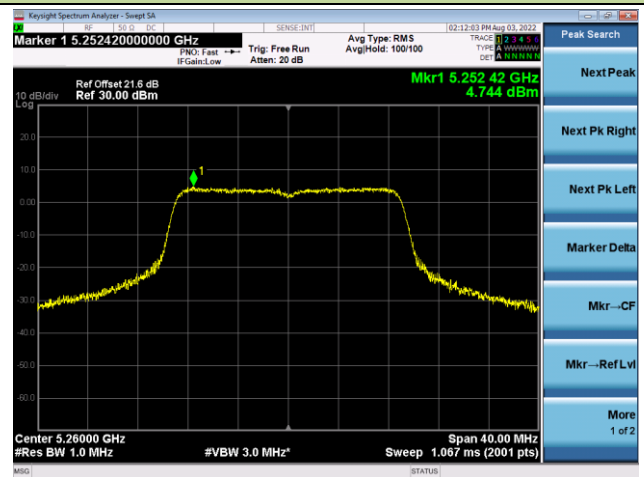

802.11ac-VHT20 Power Spectral Density - Ant 0

Channel 36 (5180MHz)

Channel 44 (5220MHz)

Channel 48 (5240MHz)

Channel 52 (5260MHz)

Channel 60 (5300MHz)

Channel 64 (5320MHz)

802.11ac-VHT20 Power Spectral Density - Ant 0