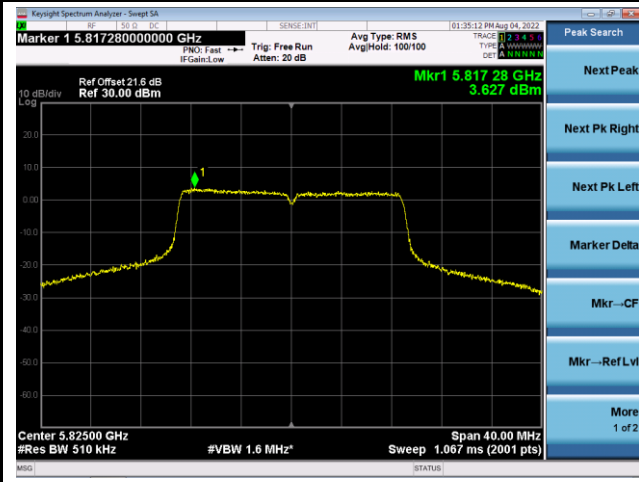

Channel 100 (5500MHz)

Channel 116 (5580MHz)

Channel 140 (5700MHz)

Channel 144(5720MHz)

Channel 149 (5745MHz)

Channel 157 (5785MHz)

802.11ac-VHT20 Power Spectral Density - Ant 0

Channel 165 (5825MHz)

802.11ac-VHT40 Power Spectral Density - Ant 0

Channel 38 (5190MHz)

Channel 46 (5230MHz)

Channel 54 (5270MHz)

Channel 62 (5310MHz)

Channel 102 (5510MHz)

Channel 110 (5550MHz)

802.11ac-VHT40 Power Spectral Density - Ant 0