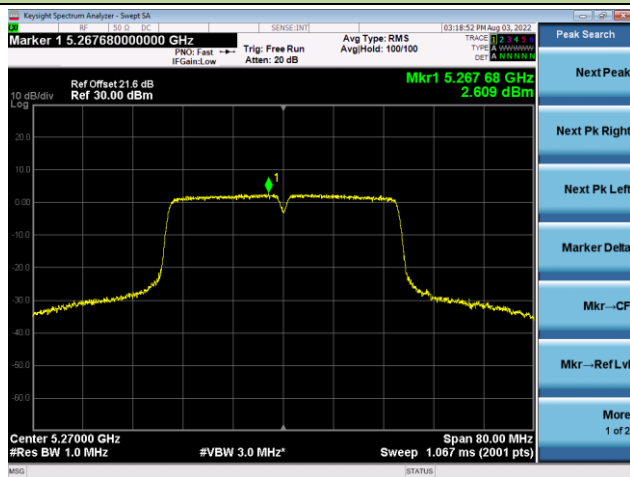

802.11ac-VHT40 Power Spectral Density - Ant 0

Channel 38 (5190MHz)

Channel 46 (5230MHz)

Channel 54 (5270MHz)

Channel 62 (5310MHz)

Channel 102 (5510MHz)

Channel 110 (5550MHz)

802.11ac-VHT40 Power Spectral Density - Ant 0

Channel 134 (5670MHz)

Channel 142(5710MHz)

Channel 151 (5755MHz)

Channel 159 (5795MHz)

802.11ac-VHT80 Power Spectral Density - Ant 0

Channel 42 (5210MHz)

Channel 58 (5290MHz)

Channel 106 (5530MHz)