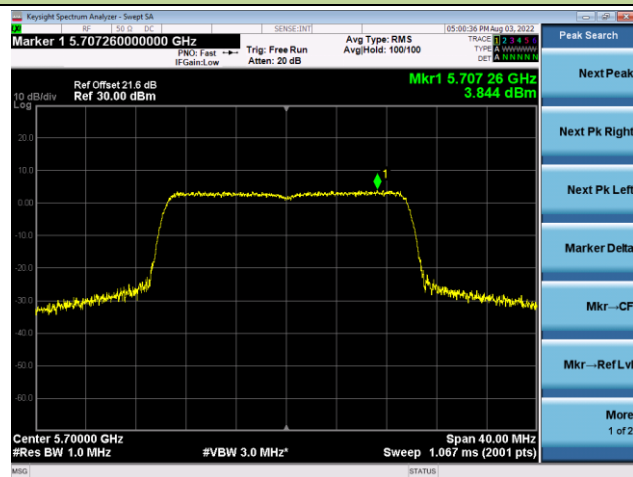

Channel 60 (5300MHz)

Channel 64 (5320MHz)

802.11ax-HE20 Power Spectral Density - Ant 0

Channel 100 (5500MHz)

Channel 116 (5580MHz)

Channel 140 (5700MHz)

Channel 144(5720MHz)

Channel 149 (5745MHz)