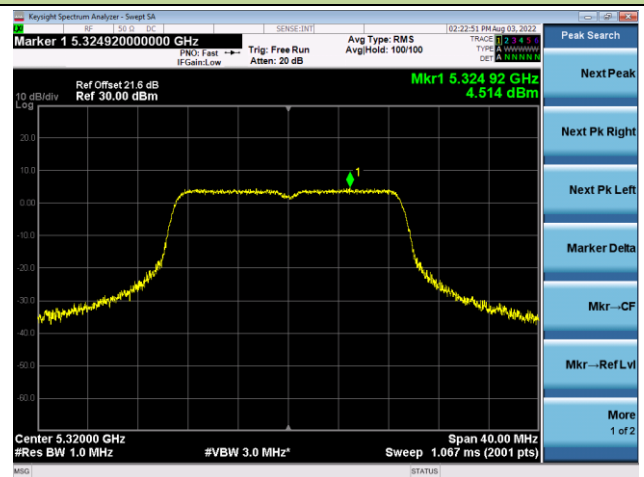

802.11ac-VHT20 Power Spectral Density - Ant 0

Channel 36 (5180MHz)

Channel 44 (5220MHz)

Channel 48 (5240MHz)

Channel 52 (5260MHz)

Channel 60 (5300MHz)

Channel 64 (5320MHz)

802.11ac-VHT20 Power Spectral Density - Ant 0