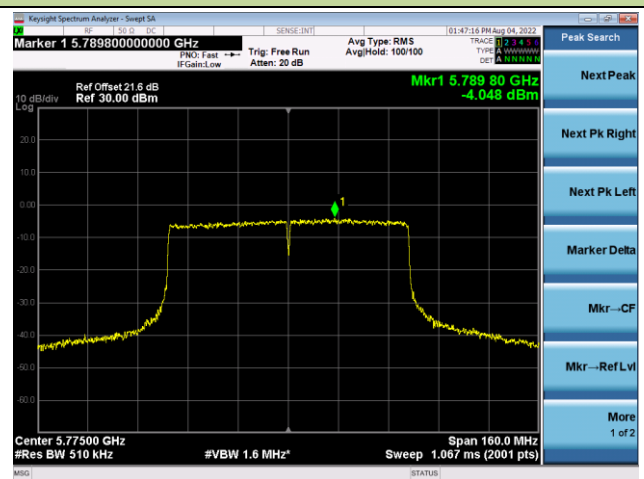

Channel 155 (5775MHz)