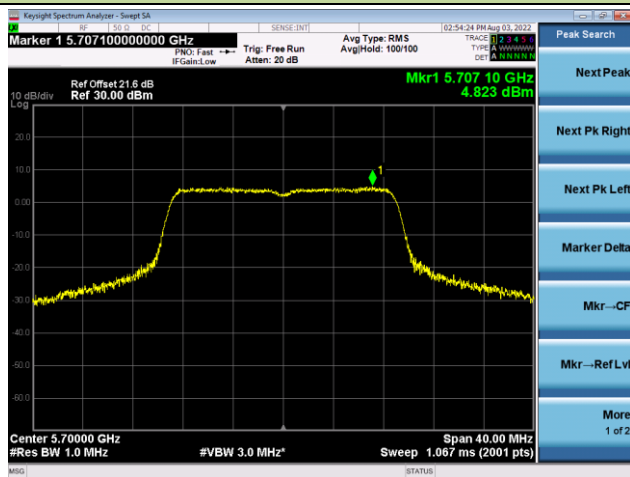

Channel 140 (5700MHz)