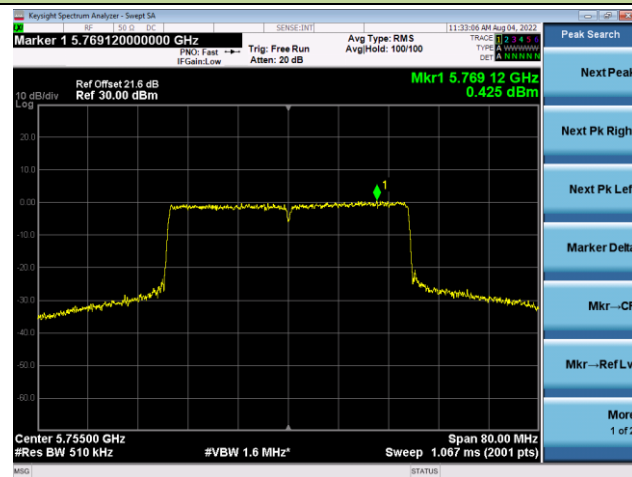

Channel 102 (5510MHz)

Channel 110 (5550MHz)

802.11ax-HE40 Power Spectral Density - Ant 0

Channel 134 (5670MHz)

Channel 142(5710MHz)

Channel 151 (5755MHz)

Channel 159 (5795MHz)

802.11ax-HE80 Power Spectral Density - Ant 0