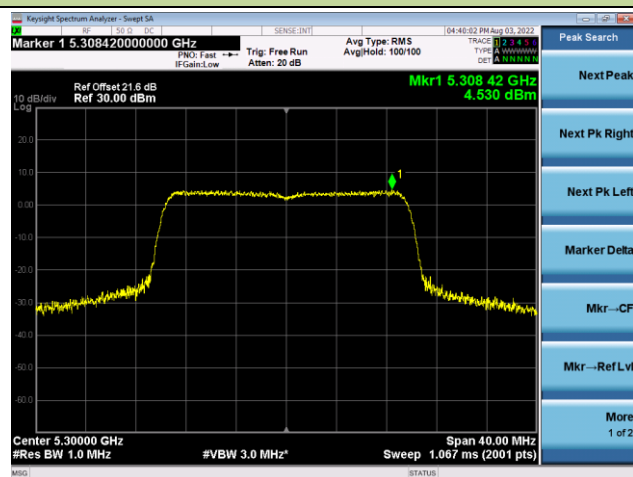

Channel 60 (5300MHz)