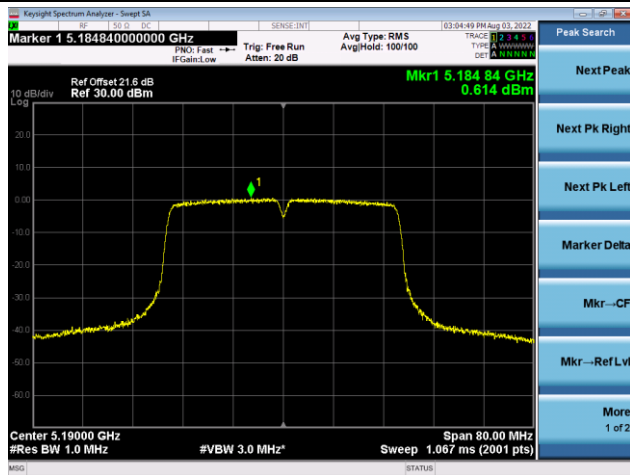

802.11ac-VHT40 Power Spectral Density - Ant 0

Channel 38 (5190MHz)