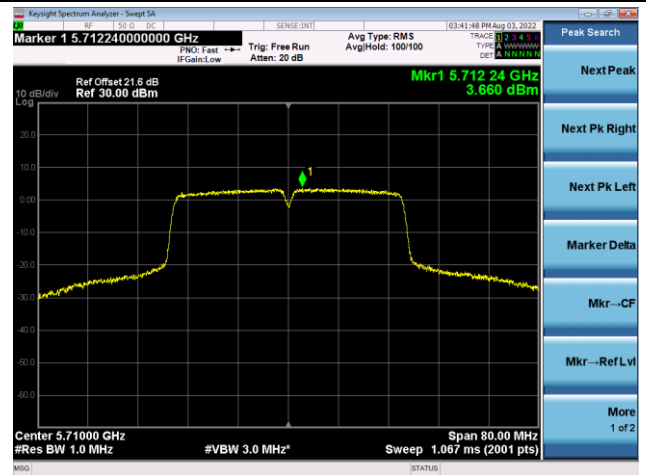

802.11ac-VHT40 Power Spectral Density - Ant 0

Channel 38 (5190MHz)

Channel 46 (5230MHz)

Channel 54 (5270MHz)

Channel 62 (5310MHz)

Channel 102 (5510MHz)

Channel 110 (5550MHz)

802.11ac-VHT40 Power Spectral Density - Ant 0

Channel 134 (5670MHz)

Channel 142(5710MHz)

Channel 151 (5755MHz)

Channel 159 (5795MHz)

802.11ac-VHT80 Power Spectral Density - Ant 0

Channel 42 (5210MHz)

Channel 58 (5290MHz)

Channel 106 (5530MHz)