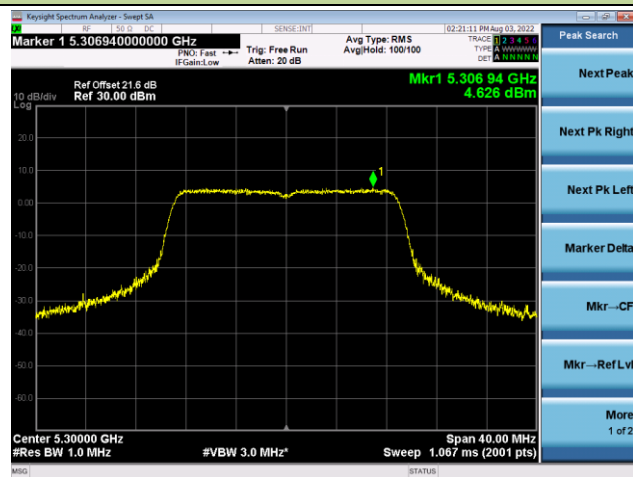

802.11ac-VHT20 Power Spectral Density - Ant 0

Channel 36 (5180MHz)

Channel 44 (5220MHz)

Channel 48 (5240MHz)

Channel 52 (5260MHz)

Channel 60 (5300MHz)

Channel 64 (5320MHz)

802.11ac-VHT20 Power Spectral Density - Ant 0