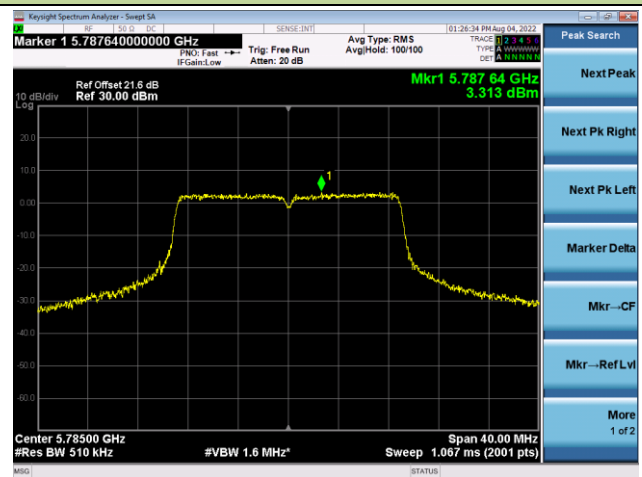

Channel 100 (5500MHz)

Channel 116 (5580MHz)

Channel 140 (5700MHz)

Channel 144(5720MHz)

Channel 149 (5745MHz)

Channel 157 (5785MHz)

802.11ac-VHT20 Power Spectral Density - Ant 0

Channel 165 (5825MHz)