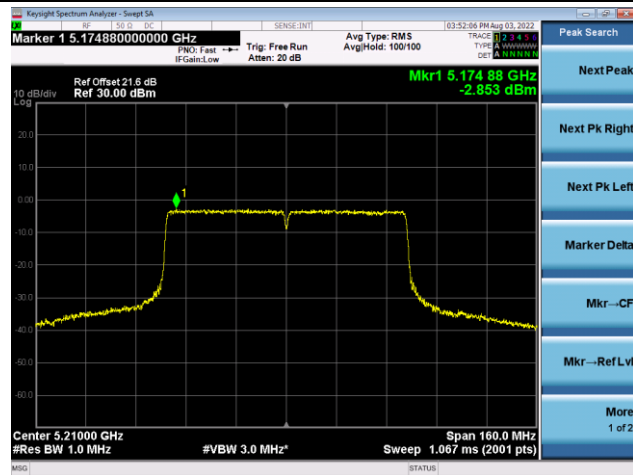

Channel 134 (5670MHz)

Channel 142(5710MHz)

Channel 151 (5755MHz)

Channel 159 (5795MHz)

802.11ac-VHT80 Power Spectral Density - Ant 0

Channel 42 (5210MHz)

Channel 58 (5290MHz)

Channel 106 (5530MHz)