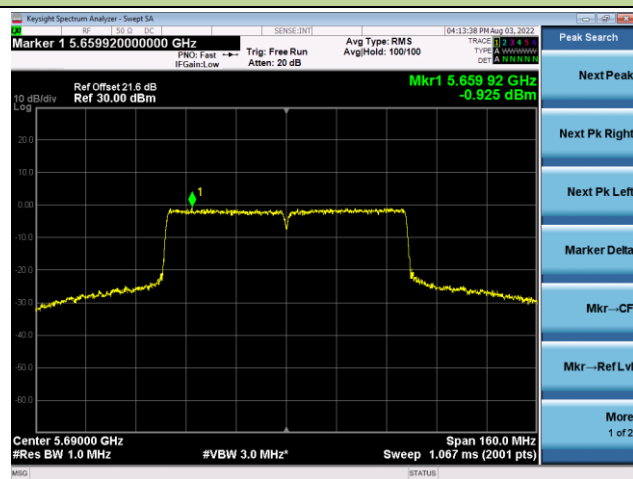

Channel 138 (5690MHz)