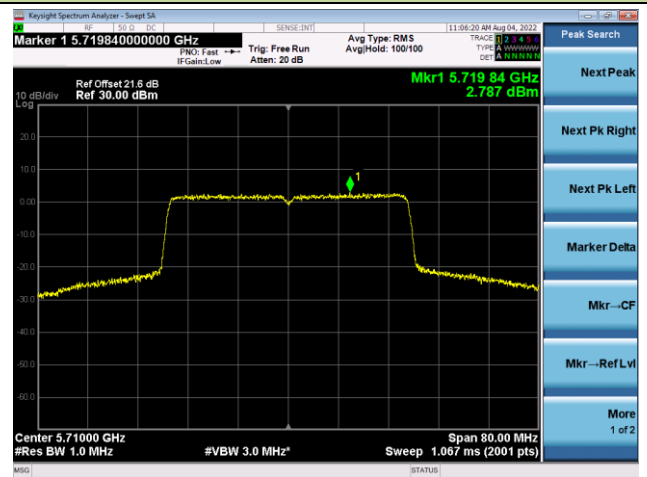

Channel 102 (5510MHz)

Channel 110 (5550MHz)

802.11ax-HE40 Power Spectral Density - Ant 0

Channel 134 (5670MHz)

Channel 142(5710MHz)

Channel 151 (5755MHz)

Channel 159 (5795MHz)

802.11ax-HE80 Power Spectral Density - Ant 0