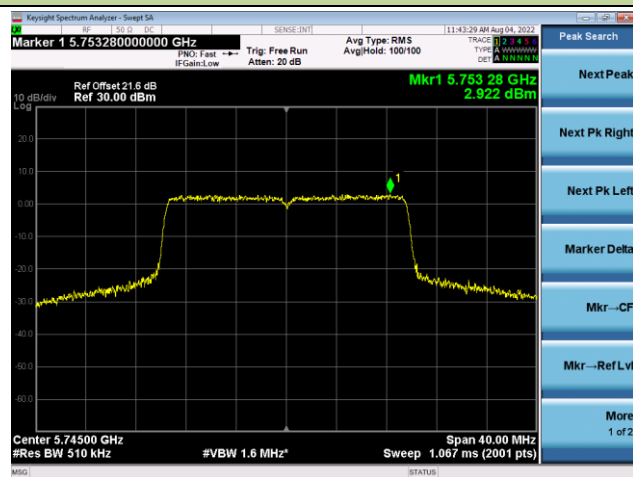

Channel 60 (5300MHz)

Channel 64 (5320MHz)

802.11ax-HE20 Power Spectral Density - Ant 0

Channel 100 (5500MHz)

Channel 116 (5580MHz)

Channel 140 (5700MHz)

Channel 144(5720MHz)

Channel 149 (5745MHz)