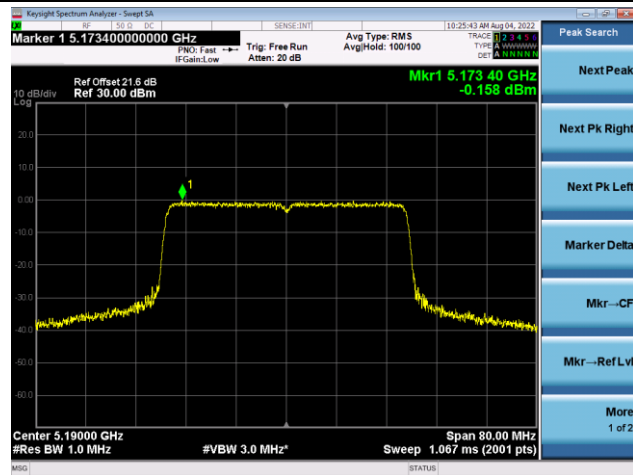

Channel 157 (5785MHz)

802.11ax-HE20 Power Spectral Density - Ant 0

Channel 165 (5825MHz)

802.11ax-HE40 Power Spectral Density - Ant 0

Channel 38 (5190MHz)

Channel 46 (5230MHz)

Channel 54 (5270MHz)

Channel 62 (5310MHz)