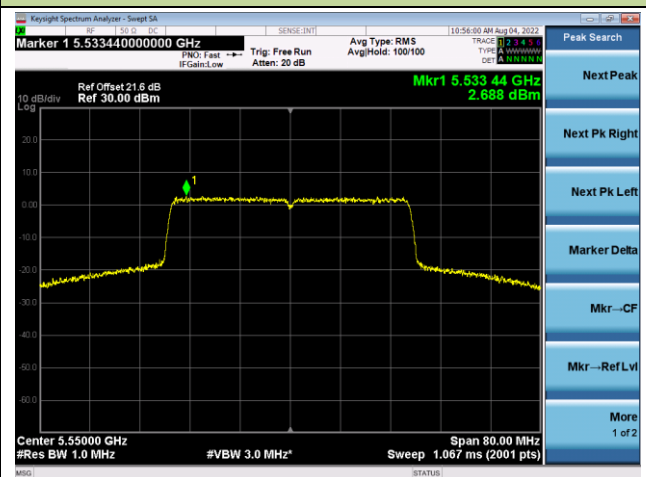

Channel 110 (5550MHz)