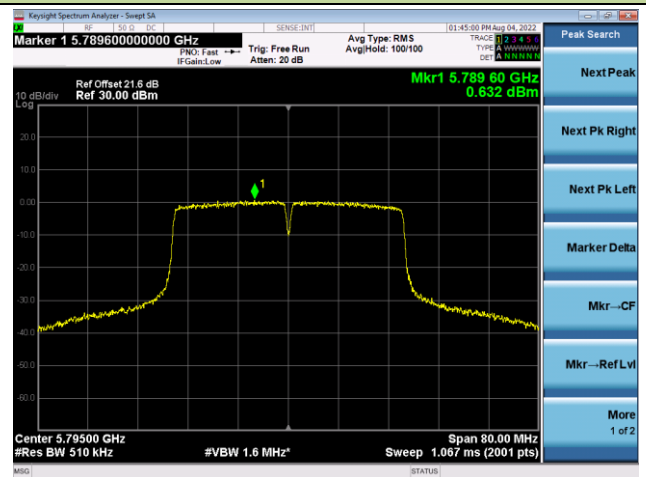

Channel 134 (5670MHz)

Channel 142(5710MHz)

Channel 151 (5755MHz)

Channel 159 (5795MHz)

802.11ac-VHT80 Power Spectral Density - Ant 0

Channel 42 (5210MHz)

Channel 58 (5290MHz)

Channel 106 (5530MHz)