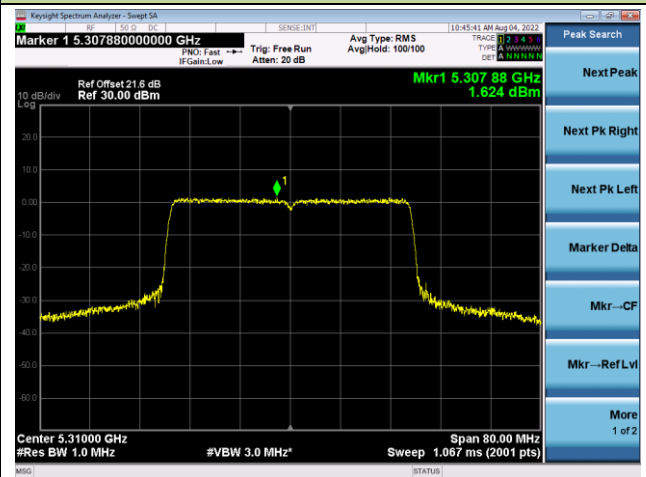

Channel 157 (5785MHz)

802.11ax-HE20 Power Spectral Density - Ant 0

Channel 165 (5825MHz)

802.11ax-HE40 Power Spectral Density - Ant 0

Channel 38 (5190MHz)

Channel 46 (5230MHz)

Channel 54 (5270MHz)

Channel 62 (5310MHz)