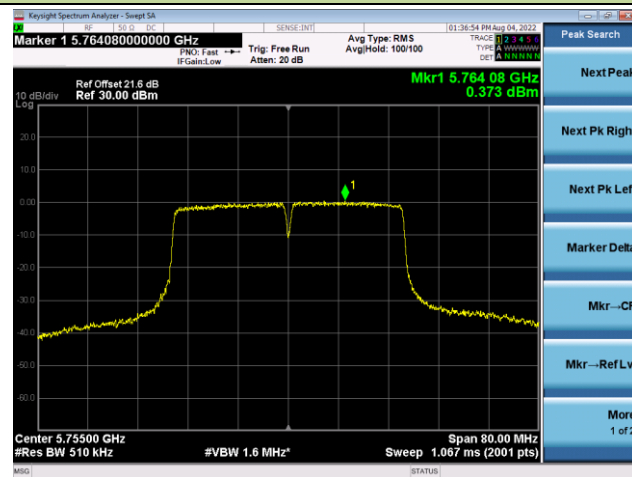

Channel 151 (5755MHz)