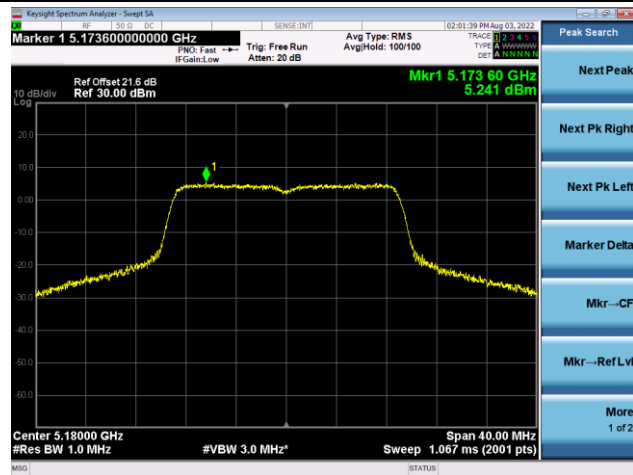

802.11ac-VHT20 Power Spectral Density - Ant 0

Channel 36 (5180MHz)

Channel 44 (5220MHz)

Channel 48 (5240MHz)

Channel 52 (5260MHz)

Channel 60 (5300MHz)

Channel 64 (5320MHz)

802.11ac-VHT20 Power Spectral Density - Ant 0