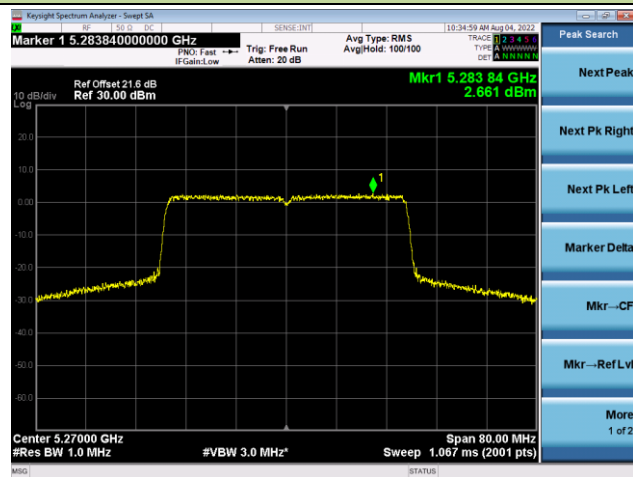

Channel 157 (5785MHz)

802.11ax-HE20 Power Spectral Density - Ant 0

Channel 165 (5825MHz)

802.11ax-HE40 Power Spectral Density - Ant 0

Channel 38 (5190MHz)

Channel 46 (5230MHz)

Channel 54 (5270MHz)

Channel 62 (5310MHz)