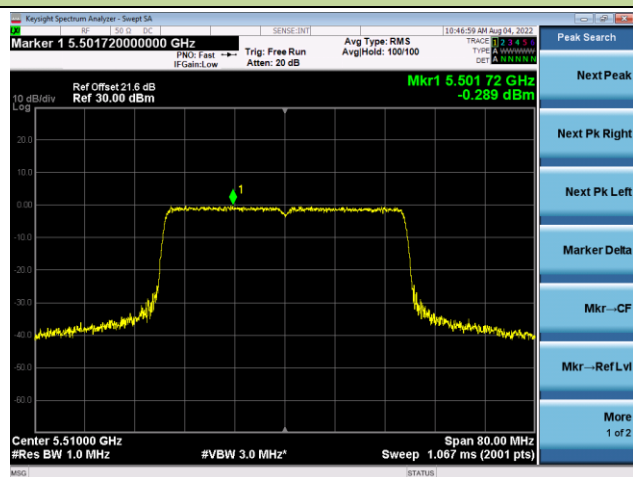

Channel 102 (5510MHz)