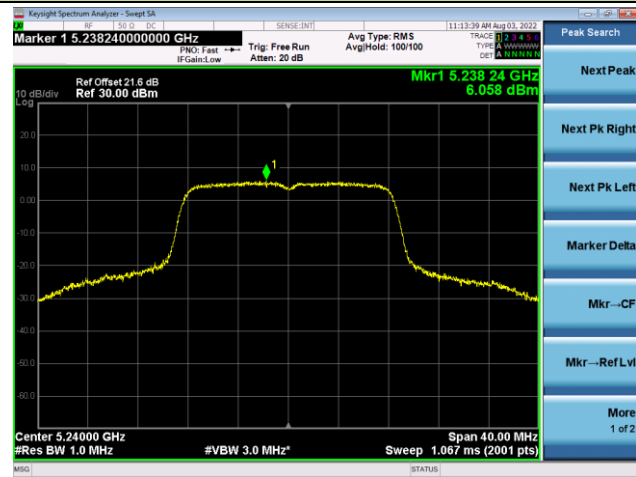

Channel 42 (5210MHz)

Channel 58 (5290MHz)

Channel 106 (5530MHz)

Channel 122 (5610MHz)

Channel 138 (5690MHz)

Channel 155 (5775MHz)

802.11a Power Spectral Density - Ant 1

Channel 36 (5180MHz)

Channel 44 (5220MHz)

Channel 48 (5240MHz)

Channel 52 (5260MHz)

Channel 60 (5300MHz)

Channel 64 (5320MHz)