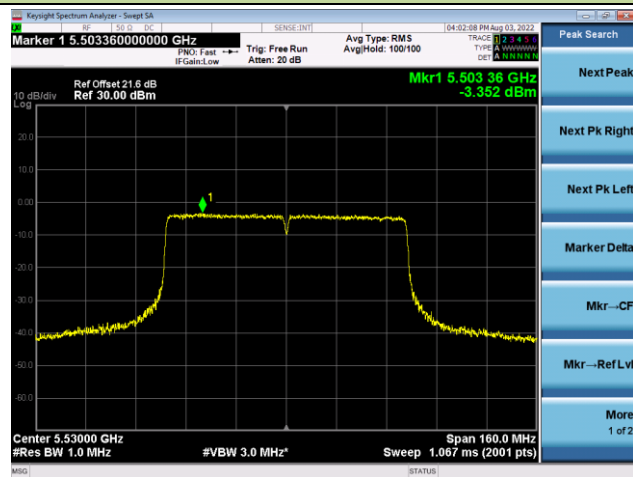

Channel 134 (5670MHz)

Channel 142(5710MHz)

Channel 151 (5755MHz)

Channel 159 (5795MHz)

802.11ac-VHT80 Power Spectral Density - Ant 0

Channel 42 (5210MHz)

Channel 58 (5290MHz)

Channel 106 (5530MHz)