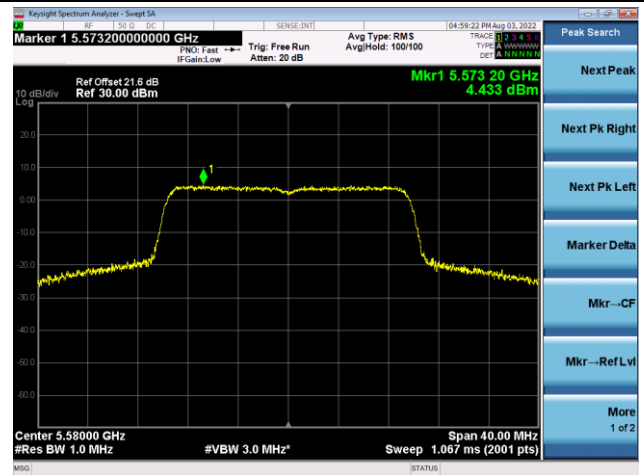

Channel 60 (5300MHz)

Channel 64 (5320MHz)

802.11ax-HE20 Power Spectral Density - Ant 0

Channel 100 (5500MHz)

Channel 116 (5580MHz)

Channel 140 (5700MHz)

Channel 144(5720MHz)

Channel 149 (5745MHz)