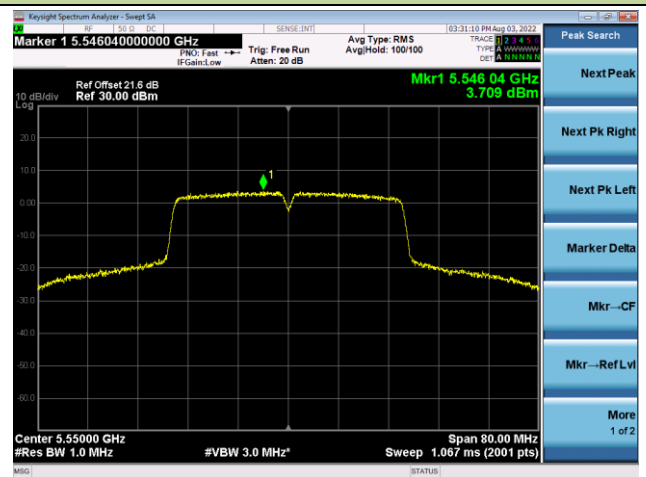

802.11ac-VHT40 Power Spectral Density - Ant 0

Channel 38 (5190MHz)

Channel 46 (5230MHz)

Channel 54 (5270MHz)

Channel 62 (5310MHz)

Channel 102 (5510MHz)

Channel 110 (5550MHz)

802.11ac-VHT40 Power Spectral Density - Ant 0

Channel 134 (5670MHz)

Channel 142(5710MHz)

Channel 151 (5755MHz)

Channel 159 (5795MHz)

802.11ac-VHT80 Power Spectral Density - Ant 0

Channel 42 (5210MHz)

Channel 58 (5290MHz)

Channel 106 (5530MHz)