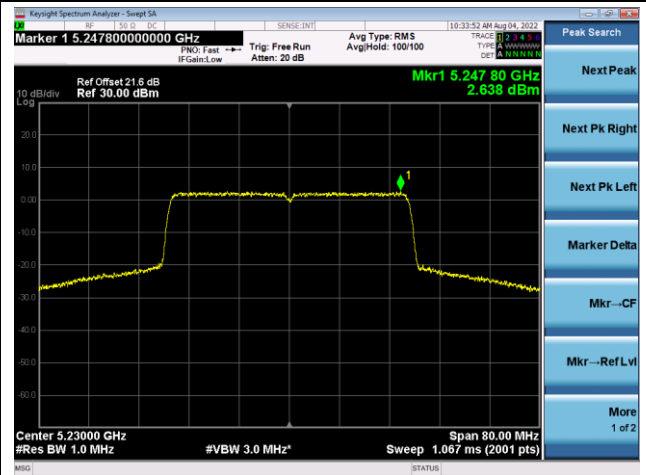

Channel 157 (5785MHz)

802.11ax-HE20 Power Spectral Density - Ant 0

Channel 165 (5825MHz)

802.11ax-HE40 Power Spectral Density - Ant 0

Channel 38 (5190MHz)

Channel 46 (5230MHz)

Channel 54 (5270MHz)

Channel 62 (5310MHz)