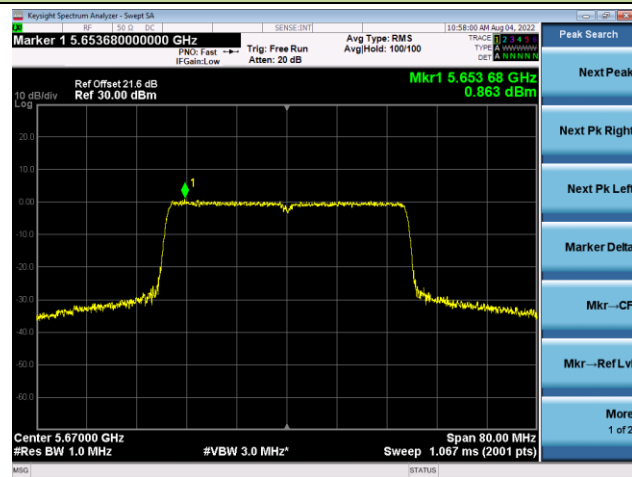

Channel 102 (5510MHz)

Channel 110 (5550MHz)

802.11ax-HE40 Power Spectral Density - Ant 0

Channel 134 (5670MHz)

Channel 142(5710MHz)

Channel 151 (5755MHz)

Channel 159 (5795MHz)

802.11ax-HE80 Power Spectral Density - Ant 0