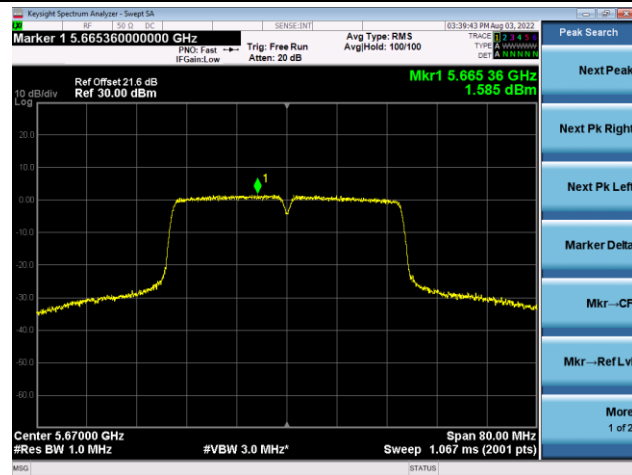

802.11ac-VHT40 Power Spectral Density - Ant 0

Channel 38 (5190MHz)

Channel 46 (5230MHz)

Channel 54 (5270MHz)

Channel 62 (5310MHz)

Channel 102 (5510MHz)

Channel 110 (5550MHz)

802.11ac-VHT40 Power Spectral Density - Ant 0

Channel 134 (5670MHz)

Channel 142(5710MHz)

Channel 151 (5755MHz)

Channel 159 (5795MHz)

802.11ac-VHT80 Power Spectral Density - Ant 0

Channel 42 (5210MHz)

Channel 58 (5290MHz)

Channel 106 (5530MHz)