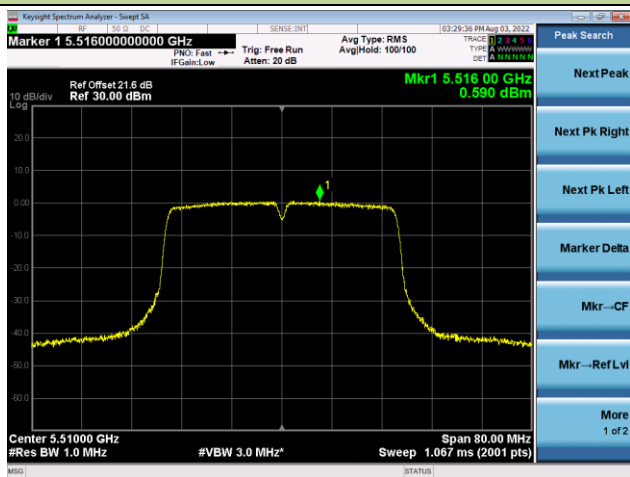

802.11ac-VHT40 Power Spectral Density - Ant 0

Channel 38 (5190MHz)

Channel 46 (5230MHz)

Channel 54 (5270MHz)

Channel 62 (5310MHz)

Channel 102 (5510MHz)

Channel 110 (5550MHz)

802.11ac-VHT40 Power Spectral Density - Ant 0

Channel 134 (5670MHz)

Channel 142(5710MHz)

Channel 151 (5755MHz)

Channel 159 (5795MHz)

802.11ac-VHT80 Power Spectral Density - Ant 0

Channel 42 (5210MHz)

Channel 58 (5290MHz)

Channel 106 (5530MHz)