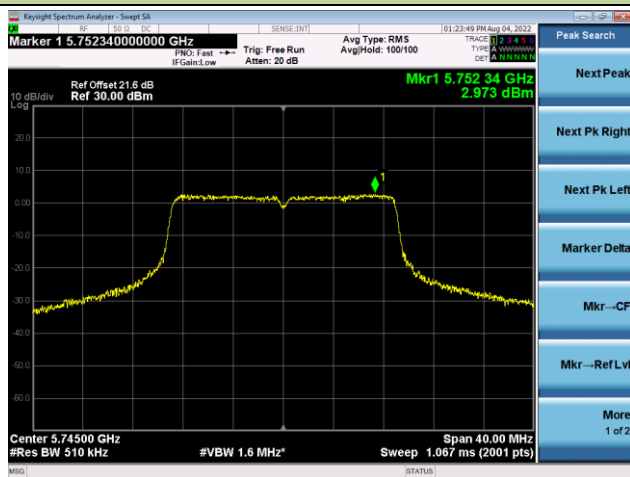

Channel 100 (5500MHz)

Channel 116 (5580MHz)

Channel 140 (5700MHz)

Channel 144(5720MHz)

Channel 149 (5745MHz)

Channel 157 (5785MHz)

802.11ac-VHT20 Power Spectral Density - Ant 0

Channel 165 (5825MHz)