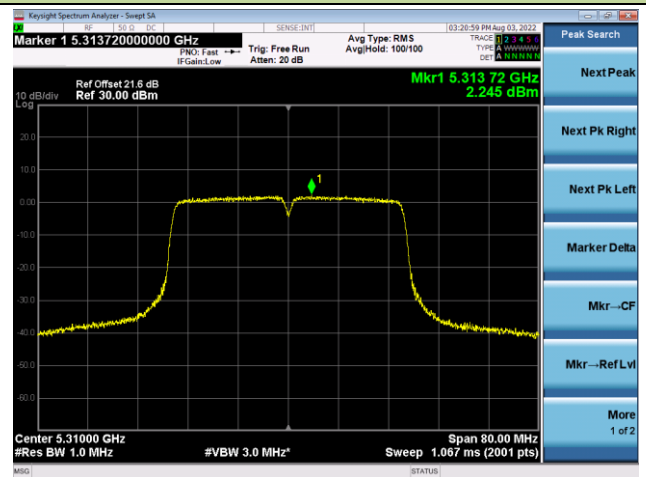

802.11ac-VHT40 Power Spectral Density - Ant 0

Channel 38 (5190MHz)

Channel 46 (5230MHz)

Channel 54 (5270MHz)

Channel 62 (5310MHz)

Channel 102 (5510MHz)

Channel 110 (5550MHz)

802.11ac-VHT40 Power Spectral Density - Ant 0

Channel 134 (5670MHz)

Channel 142(5710MHz)

Channel 151 (5755MHz)

Channel 159 (5795MHz)

802.11ac-VHT80 Power Spectral Density - Ant 0

Channel 42 (5210MHz)

Channel 58 (5290MHz)

Channel 106 (5530MHz)