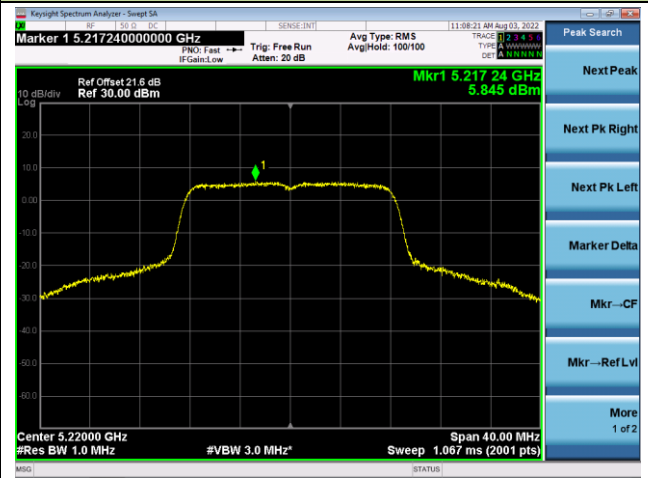

Channel 42 (5210MHz)

Channel 58 (5290MHz)

Channel 106 (5530MHz)

Channel 122 (5610MHz)

Channel 138 (5690MHz)

Channel 155 (5775MHz)

802.11a Power Spectral Density - Ant 1

Channel 36 (5180MHz)

Channel 44 (5220MHz)

Channel 48 (5240MHz)

Channel 52 (5260MHz)

Channel 60 (5300MHz)

Channel 64 (5320MHz)