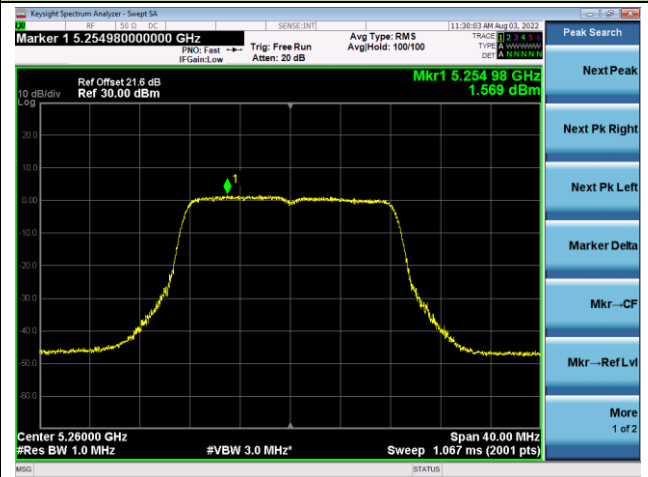

Channel 42 (5210MHz)

Channel 58 (5290MHz)

Channel 106 (5530MHz)

Channel 122 (5610MHz)

Channel 138 (5690MHz)

Channel 155 (5775MHz)

802.11a Power Spectral Density - Ant 1

Channel 36 (5180MHz)

Channel 44 (5220MHz)

Channel 48 (5240MHz)

Channel 52 (5260MHz)

Channel 60 (5300MHz)

Channel 64 (5320MHz)