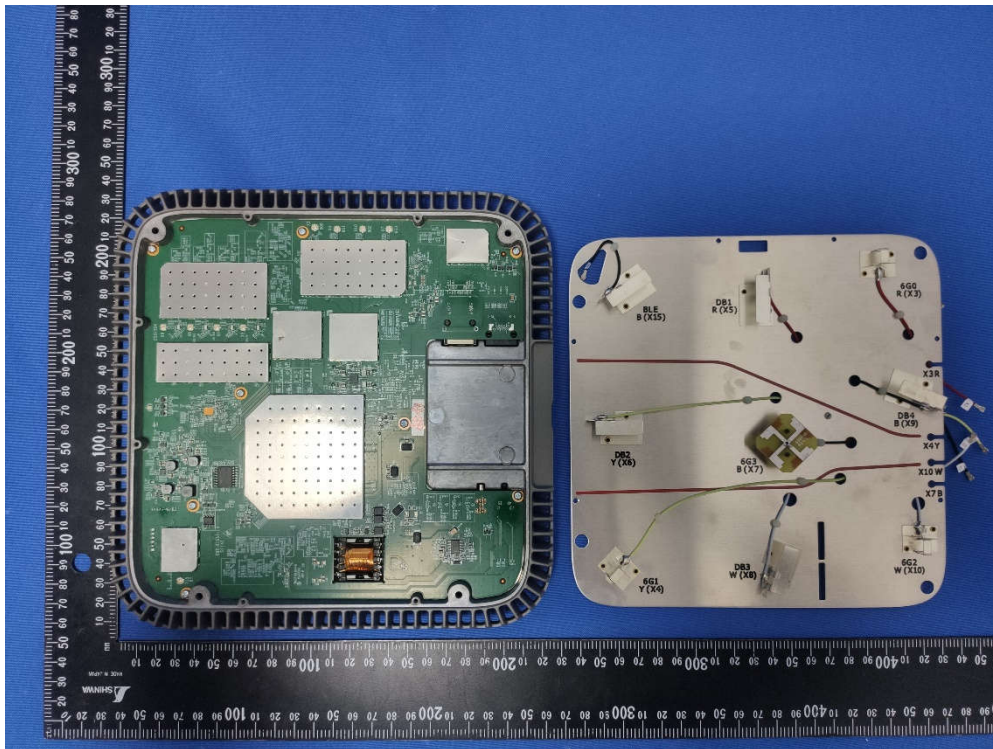

Internal Photograph

(1) EUT Photo

(2) EUT Photo

(3) EUT Photo

(4) EUT Photo

(5) EUT Photo

(6) EUT Photo

(7) EUT Photo

(8) EUT Photo

(9) EUT Photo

(10) EUT Photo

(11) EUT Photo

(12) EUT Photo

(15) EUT Photo

(16) EUT Photo

(21) EUT Photo

(22) Antenna Information

Location: X15 → Bluetooth-LE)

X5 (Ant 0) / X6 (Ant 1) / X8 (Ant 2) / X9 (Ant 3) → Wi-Fi 2.4G/5G

X3 (Ant 0) / X4 (Ant 1) / X7 (Ant 2) / X10 (Ant 3) → Wi-Fi 6G