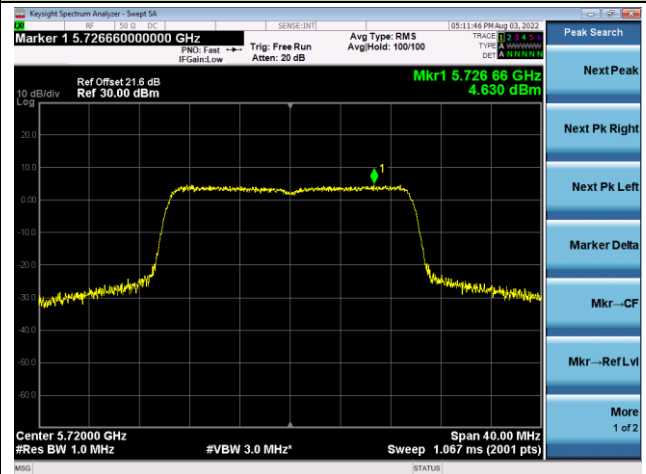

Channel 100 (5500MHz)

Channel 116 (5580MHz)

Channel 140 (5700MHz)

Channel 144(5720MHz)

Channel 149 (5745MHz)

Channel 157 (5785MHz)

802.11ax-HE20 Power Spectral Density - Ant 3

Channel 165 (5825MHz)

802.11ax-HE40 Power Spectral Density - Ant 3

Channel 38 (5190MHz)

Channel 46 (5230MHz)

Channel 54 (5270MHz)

Channel 62 (5310MHz)

Channel 102 (5510MHz)

Channel 110 (5550MHz)