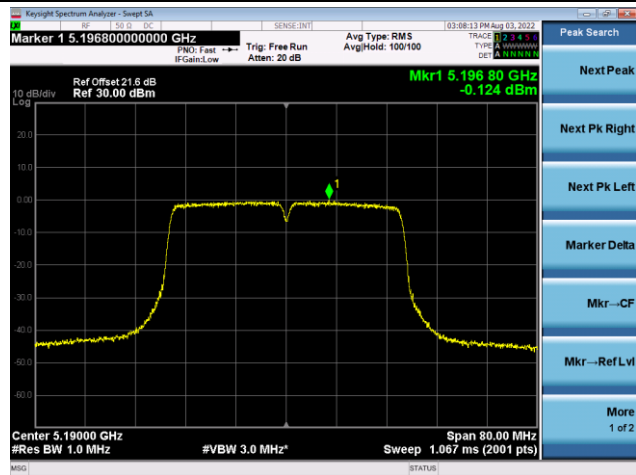

Channel 144(5720MHz)

Channel 149 (5745MHz)

Channel 157 (5785MHz)

802.11ac-VHT20 Power Spectral Density - Ant 3

Channel 165 (5825MHz)

802.11ac-VHT40 Power Spectral Density - Ant 3

Channel 38 (5190MHz)

Channel 46 (5230MHz)