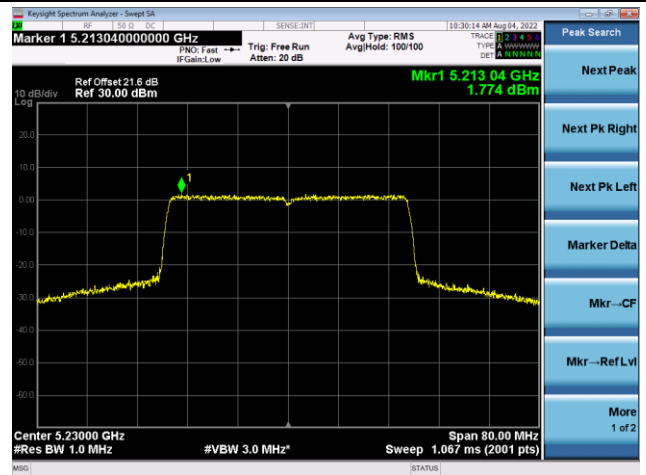

Channel 100 (5500MHz)

Channel 116 (5580MHz)

Channel 140 (5700MHz)

Channel 144(5720MHz)

Channel 149 (5745MHz)

Channel 157 (5785MHz)

802.11ax-HE20 Power Spectral Density - Ant 3

Channel 165 (5825MHz)

802.11ax-HE40 Power Spectral Density - Ant 3

Channel 38 (5190MHz)

Channel 46 (5230MHz)

Channel 54 (5270MHz)

Channel 62 (5310MHz)

Channel 102 (5510MHz)

Channel 110 (5550MHz)