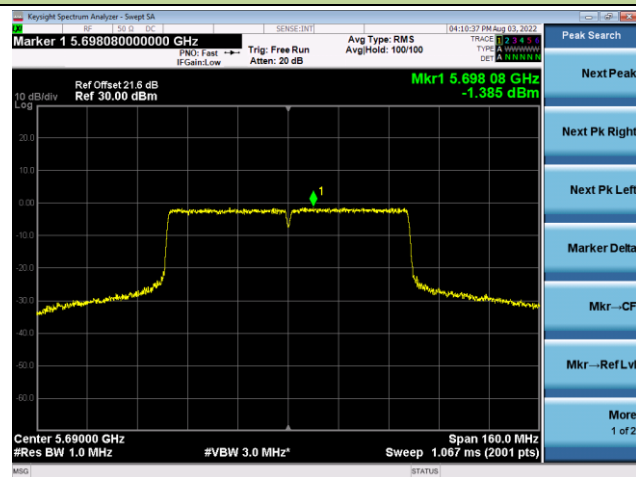

Channel 159 (5795MHz)

802.11ac-VHT80 Power Spectral Density - Ant 3

Channel 42 (5210MHz)

Channel 58 (5290MHz)

Channel 106 (5530MHz)

Channel 122 (5610MHz)

Channel 138 (5690MHz)

Channel 155 (5775MHz)

802.11ax-HE20 Power Spectral Density - Ant 3

Channel 36 (5180MHz)

Channel 44 (5220MHz)

Channel 48 (5240MHz)

Channel 52 (5260MHz)

Channel 60 (5300MHz)

Channel 64 (5320MHz)

802.11ax-HE20 Power Spectral Density - Ant 3