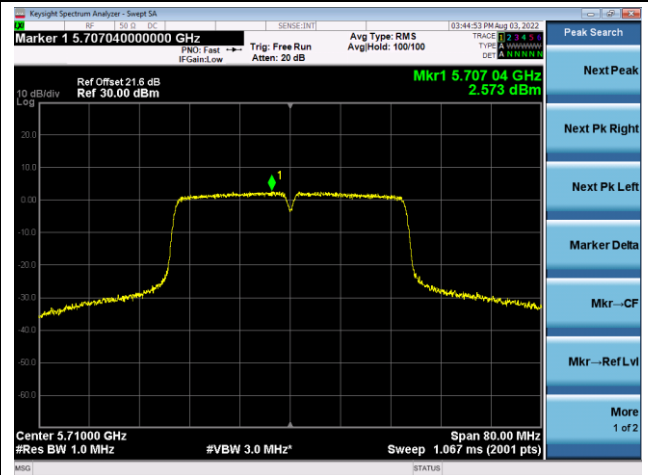

Channel 54 (5270MHz)

Channel 62 (5310MHz)

Channel 102 (5510MHz)

Channel 110 (5550MHz)

802.11ac-VHT40 Power Spectral Density - Ant 3

Channel 134 (5670MHz)

Channel 142(5710MHz)

Channel 151 (5755MHz)

Channel 159 (5795MHz)

802.11ac-VHT80 Power Spectral Density - Ant 3

Channel 42 (5210MHz)

Channel 58 (5290MHz)

Channel 106 (5530MHz)

Channel 122 (5610MHz)

Channel 138 (5690MHz)

Channel 155 (5775MHz)