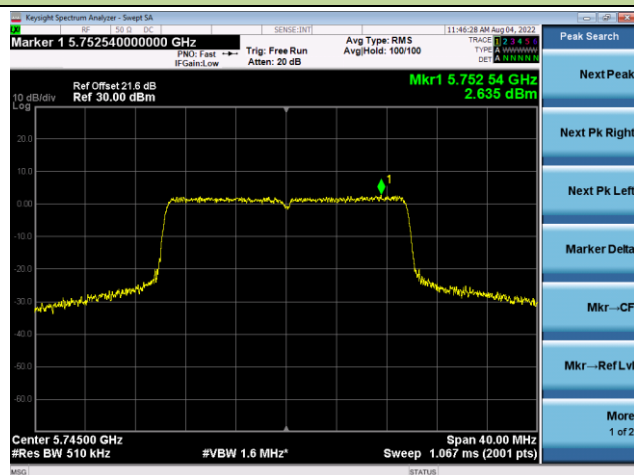

Channel 100 (5500MHz)

Channel 116 (5580MHz)

Channel 140 (5700MHz)

Channel 144(5720MHz)

Channel 149 (5745MHz)

Channel 157 (5785MHz)

802.11ax-HE20 Power Spectral Density - Ant 3

Channel 165 (5825MHz)

802.11ax-HE40 Power Spectral Density - Ant 3

Channel 38 (5190MHz)

Channel 46 (5230MHz)

Channel 54 (5270MHz)

Channel 62 (5310MHz)

Channel 102 (5510MHz)

Channel 110 (5550MHz)