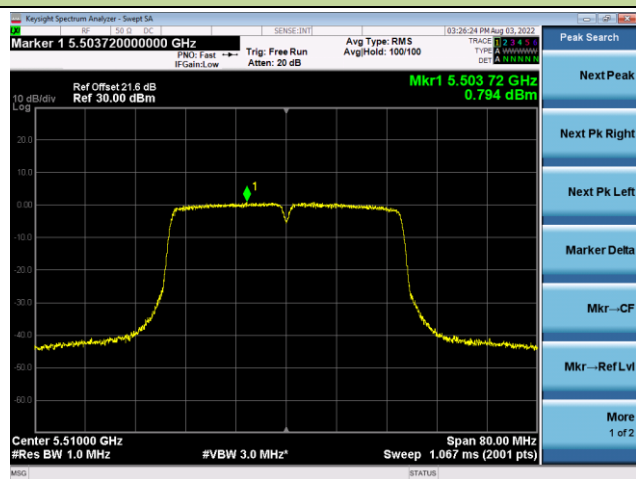

Channel 102 (5510MHz)