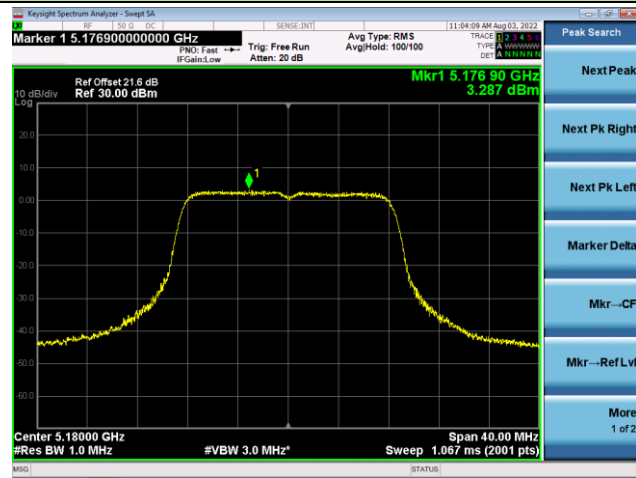

802.11a Power Spectral Density - Ant 3

Channel 36 (5180MHz)