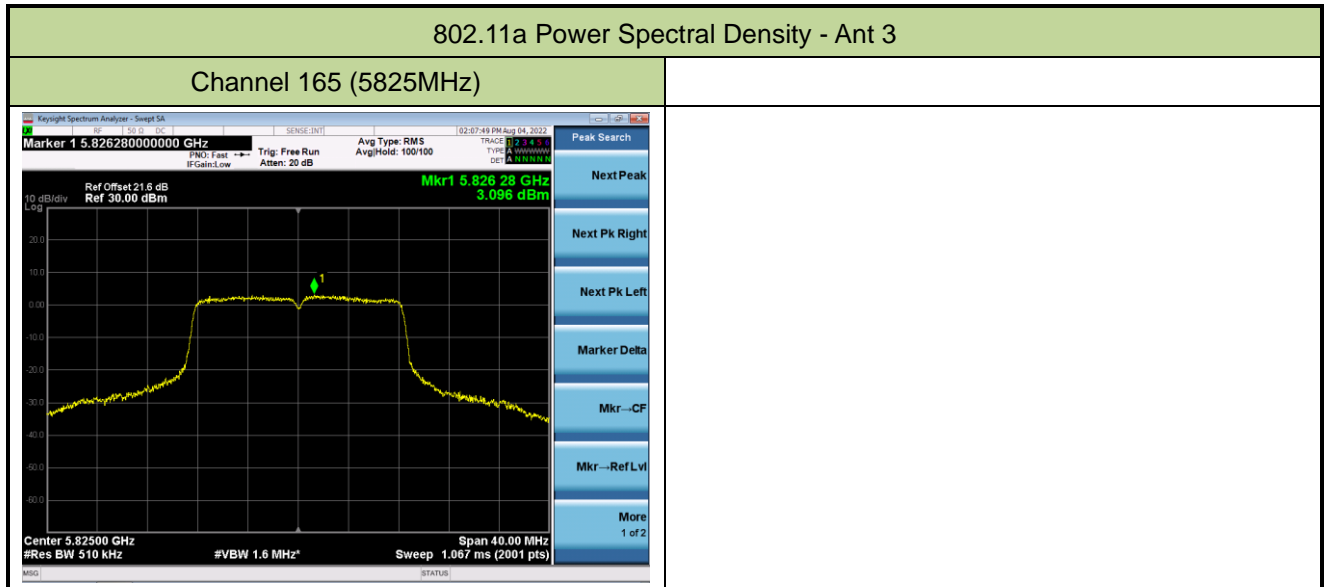

Channel 116 (5580MHz)

Channel 140 (5700MHz)

Channel 144(5720MHz)

Channel 149 (5745MHz)

Channel 157 (5785MHz)

802.11ac-VHT20 Power Spectral Density - Ant 3

Channel 36 (5180MHz)

Channel 44 (5220MHz)