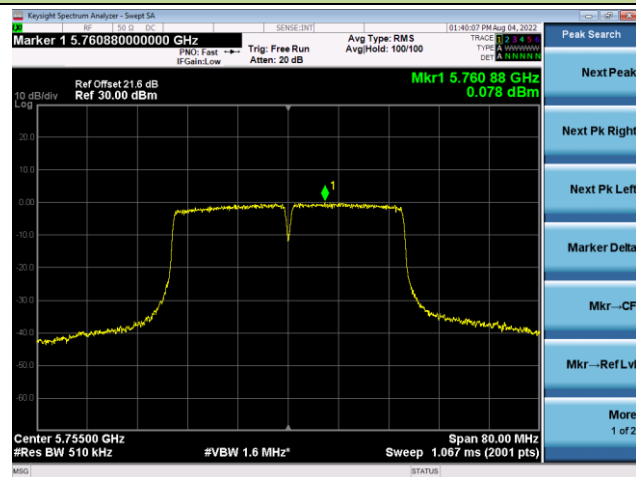

Channel 54 (5270MHz)

Channel 62 (5310MHz)

Channel 102 (5510MHz)

Channel 110 (5550MHz)

802.11ac-VHT40 Power Spectral Density - Ant 3

Channel 134 (5670MHz)

Channel 142(5710MHz)

Channel 151 (5755MHz)

Channel 159 (5795MHz)

802.11ac-VHT80 Power Spectral Density - Ant 3

Channel 42 (5210MHz)

Channel 58 (5290MHz)

Channel 106 (5530MHz)

Channel 122 (5610MHz)

Channel 138 (5690MHz)

Channel 155 (5775MHz)