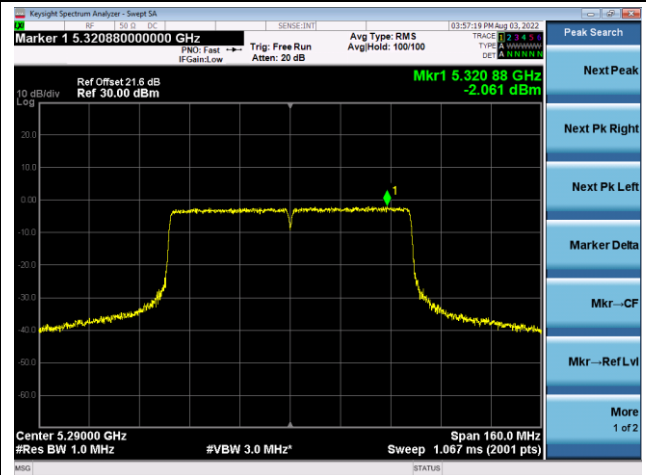

Channel 159 (5795MHz)

802.11ac-VHT80 Power Spectral Density - Ant 3

Channel 42 (5210MHz)

Channel 58 (5290MHz)

Channel 106 (5530MHz)

Channel 122 (5610MHz)

Channel 138 (5690MHz)

Channel 155 (5775MHz)

802.11ax-HE20 Power Spectral Density - Ant 3

Channel 36 (5180MHz)

Channel 44 (5220MHz)

Channel 48 (5240MHz)

Channel 52 (5260MHz)

Channel 60 (5300MHz)

Channel 64 (5320MHz)

802.11ax-HE20 Power Spectral Density - Ant 3