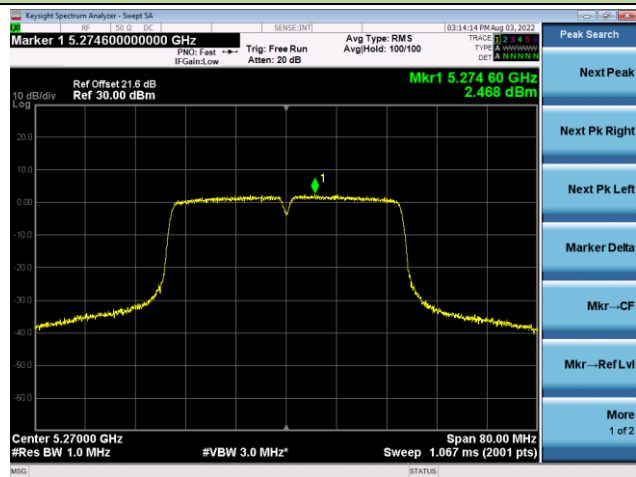

Channel 54 (5270MHz)