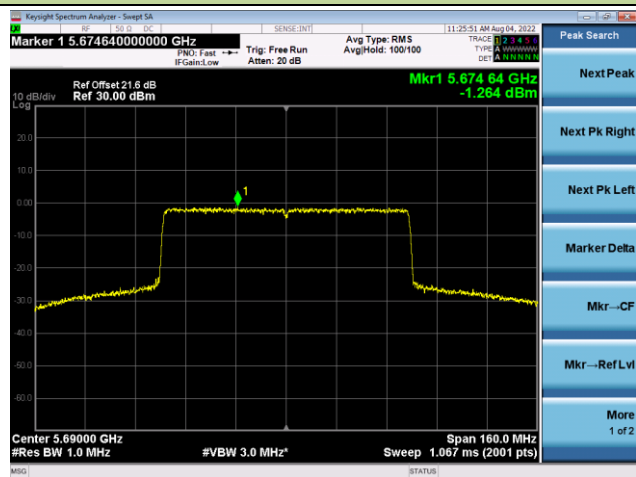

802.11ax-HE80 Power Spectral Density - Ant 2

Channel 42 (5210MHz)

Channel 58 (5290MHz)

Channel 106 (5530MHz)

Channel 122 (5610MHz)

Channel 138 (5690MHz)

Channel 155 (5775MHz)

802.11a Power Spectral Density - Ant 3