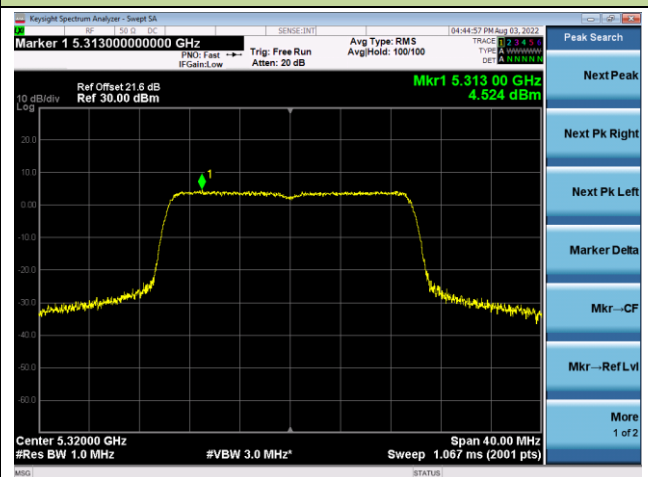

802.11ax-HE20 Power Spectral Density - Ant 3

Channel 36 (5180MHz)

Channel 44 (5220MHz)

Channel 48 (5240MHz)

Channel 52 (5260MHz)

Channel 60 (5300MHz)

Channel 64 (5320MHz)

802.11ax-HE20 Power Spectral Density - Ant 3