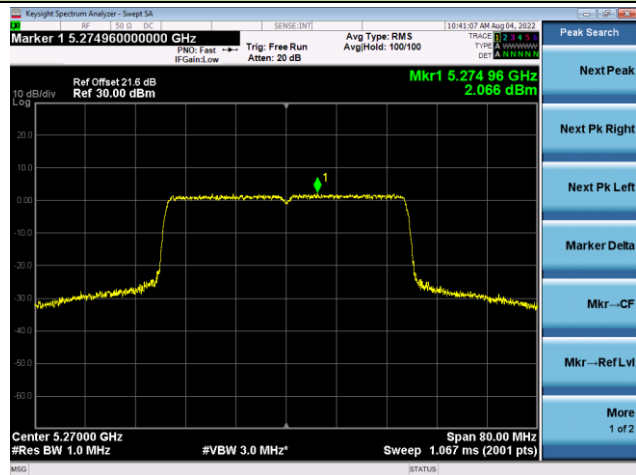

802.11ax-HE40 Power Spectral Density - Ant 3

Channel 38 (5190MHz)

Channel 46 (5230MHz)

Channel 54 (5270MHz)

Channel 62 (5310MHz)

Channel 102 (5510MHz)

Channel 110 (5550MHz)