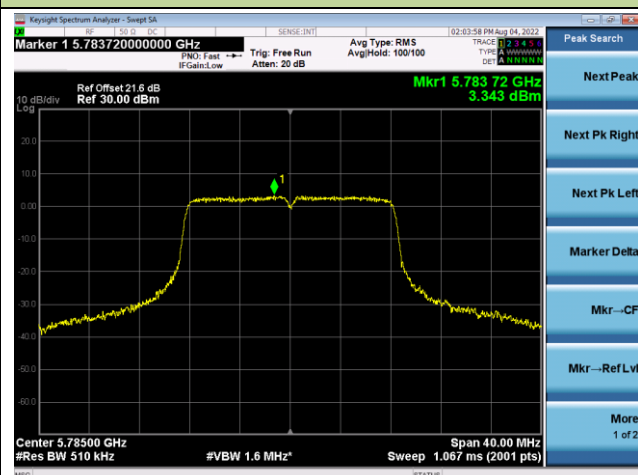

Channel 116 (5580MHz)

Channel 140 (5700MHz)

Channel 144(5720MHz)

Channel 149 (5745MHz)

Channel 157 (5785MHz)

802.11ac-VHT20 Power Spectral Density - Ant 3

Channel 36 (5180MHz)

Channel 44 (5220MHz)

Channel 48 (5240MHz)

Channel 52 (5260MHz)

Channel 60 (5300MHz)

Channel 64 (5320MHz)

802.11ac-VHT20 Power Spectral Density - Ant 3

Channel 100 (5500MHz)

Channel 116 (5580MHz)

Channel 140 (5700MHz)