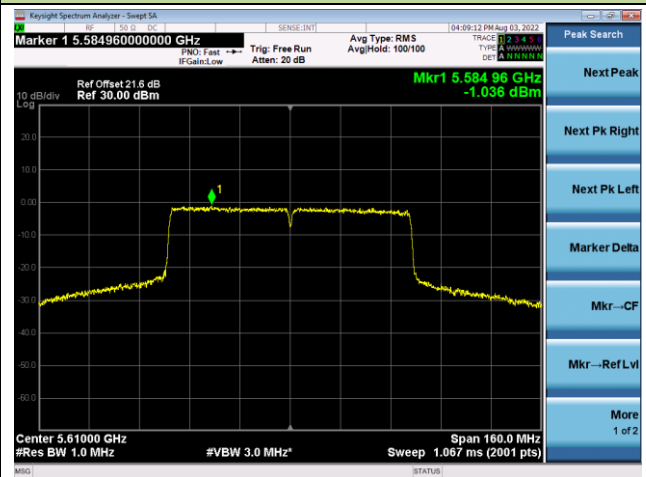

Channel 159 (5795MHz)

802.11ac-VHT80 Power Spectral Density - Ant 3

Channel 42 (5210MHz)

Channel 58 (5290MHz)

Channel 106 (5530MHz)

Channel 122 (5610MHz)

Channel 138 (5690MHz)

Channel 155 (5775MHz)

802.11ax-HE20 Power Spectral Density - Ant 3

Channel 36 (5180MHz)

Channel 44 (5220MHz)

Channel 48 (5240MHz)

Channel 52 (5260MHz)

Channel 60 (5300MHz)

Channel 64 (5320MHz)

802.11ax-HE20 Power Spectral Density - Ant 3