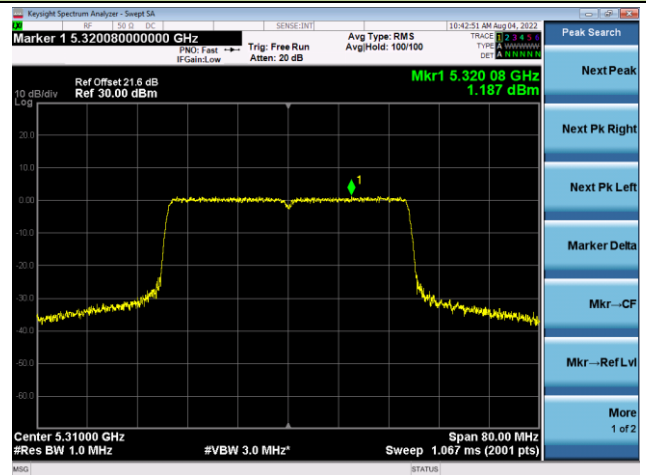

802.11ax-HE40 Power Spectral Density - Ant 3

Channel 38 (5190MHz)

Channel 46 (5230MHz)

Channel 54 (5270MHz)

Channel 62 (5310MHz)

Channel 102 (5510MHz)

Channel 110 (5550MHz)