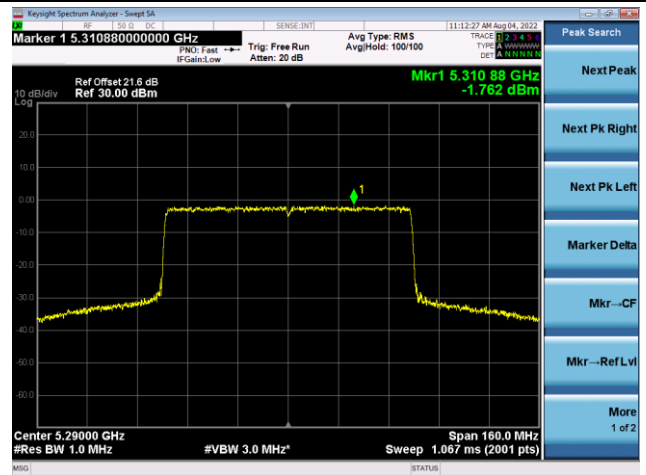

802.11ax-HE80 Power Spectral Density - Ant 2

Channel 42 (5210MHz)

Channel 58 (5290MHz)

Channel 106 (5530MHz)

Channel 122 (5610MHz)

Channel 138 (5690MHz)

Channel 155 (5775MHz)

802.11a Power Spectral Density - Ant 3