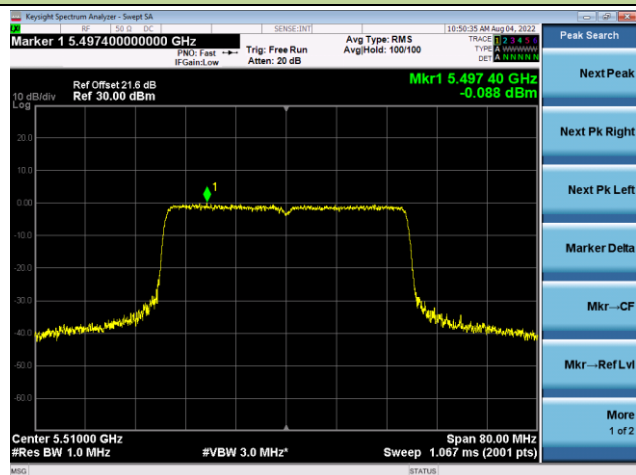

802.11ax-HE40 Power Spectral Density - Ant 3

Channel 38 (5190MHz)

Channel 46 (5230MHz)

Channel 54 (5270MHz)

Channel 62 (5310MHz)

Channel 102 (5510MHz)

Channel 110 (5550MHz)