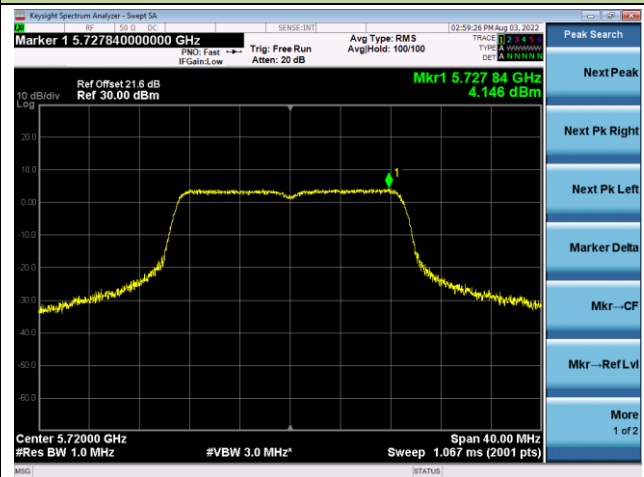

Channel 144(5720MHz)