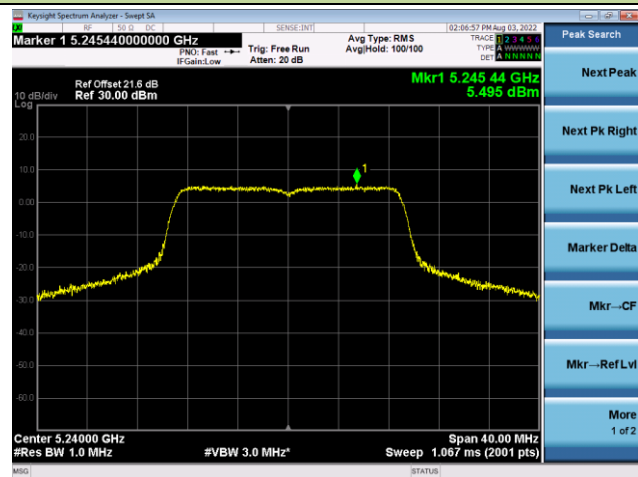

Channel 48 (5240MHz)