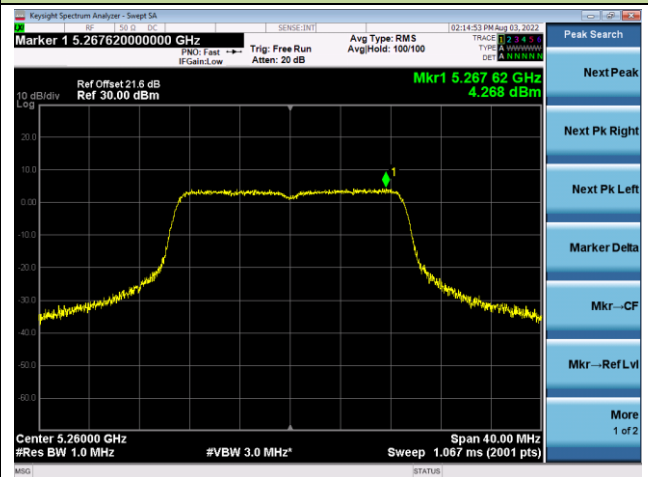

Channel 52 (5260MHz)