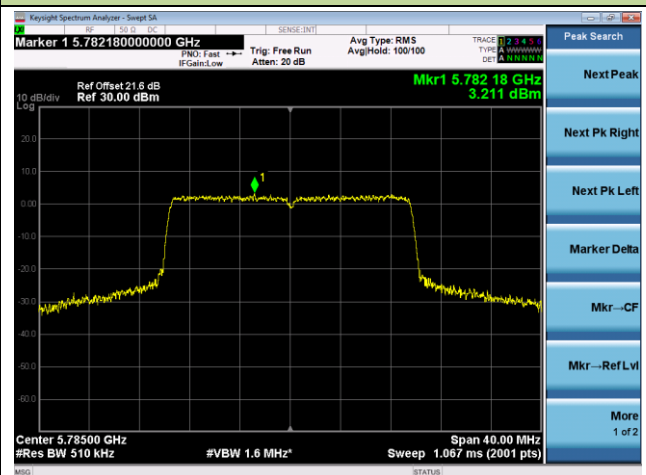

Channel 100 (5500MHz)

Channel 116 (5580MHz)

Channel 140 (5700MHz)

Channel 144(5720MHz)

Channel 149 (5745MHz)

Channel 157 (5785MHz)

802.11ax-HE20 Power Spectral Density - Ant 3

Channel 165 (5825MHz)

802.11ax-HE40 Power Spectral Density - Ant 3

Channel 38 (5190MHz)

Channel 46 (5230MHz)

Channel 54 (5270MHz)

Channel 62 (5310MHz)

Channel 102 (5510MHz)

Channel 110 (5550MHz)