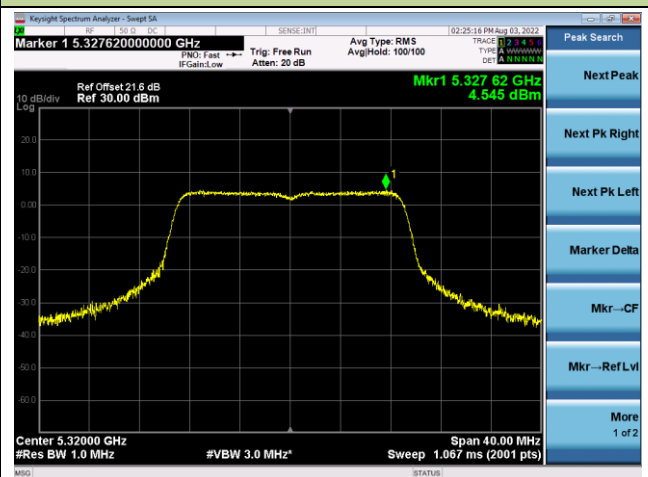

Channel 48 (5240MHz)

Channel 52 (5260MHz)

Channel 60 (5300MHz)

Channel 64 (5320MHz)

802.11ac-VHT20 Power Spectral Density - Ant 3

Channel 100 (5500MHz)

Channel 116 (5580MHz)

Channel 140 (5700MHz)