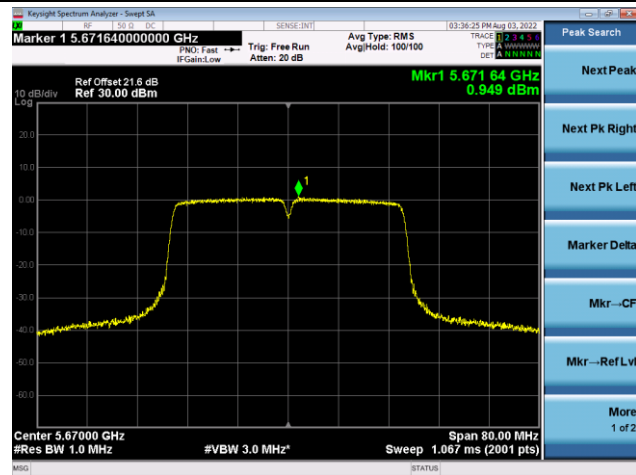

Channel 54 (5270MHz)

Channel 62 (5310MHz)

Channel 102 (5510MHz)

Channel 110 (5550MHz)

802.11ac-VHT40 Power Spectral Density - Ant 3

Channel 134 (5670MHz)

Channel 142(5710MHz)

Channel 151 (5755MHz)

Channel 159 (5795MHz)

802.11ac-VHT80 Power Spectral Density - Ant 3

Channel 42 (5210MHz)

Channel 58 (5290MHz)

Channel 106 (5530MHz)

Channel 122 (5610MHz)

Channel 138 (5690MHz)

Channel 155 (5775MHz)