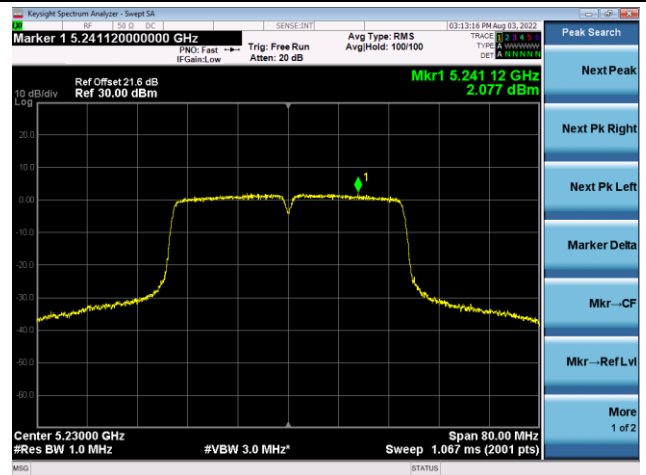

Channel 144(5720MHz)

Channel 149 (5745MHz)

Channel 157 (5785MHz)

802.11ac-VHT20 Power Spectral Density - Ant 3

Channel 165 (5825MHz)

802.11ac-VHT40 Power Spectral Density - Ant 3

Channel 38 (5190MHz)

Channel 46 (5230MHz)