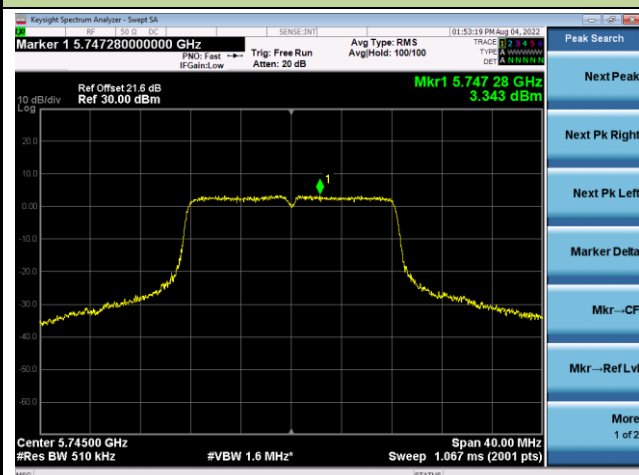

Channel 116 (5580MHz)

Channel 140 (5700MHz)

Channel 144(5720MHz)

Channel 149 (5745MHz)

Channel 157 (5785MHz)

802.11ac-VHT20 Power Spectral Density - Ant 3

Channel 36 (5180MHz)

Channel 44 (5220MHz)