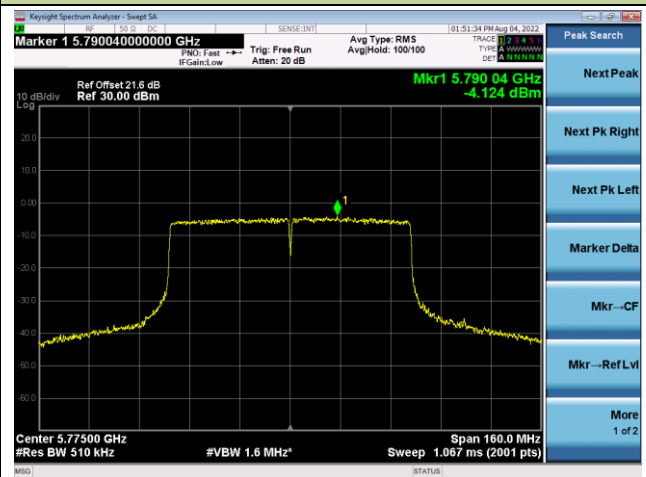

Channel 159 (5795MHz)

802.11ac-VHT80 Power Spectral Density - Ant 3

Channel 42 (5210MHz)

Channel 58 (5290MHz)

Channel 106 (5530MHz)

Channel 122 (5610MHz)

Channel 138 (5690MHz)

Channel 155 (5775MHz)

802.11ax-HE20 Power Spectral Density - Ant 3

Channel 36 (5180MHz)

Channel 44 (5220MHz)

Channel 48 (5240MHz)

Channel 52 (5260MHz)

Channel 60 (5300MHz)

Channel 64 (5320MHz)

802.11ax-HE20 Power Spectral Density - Ant 3