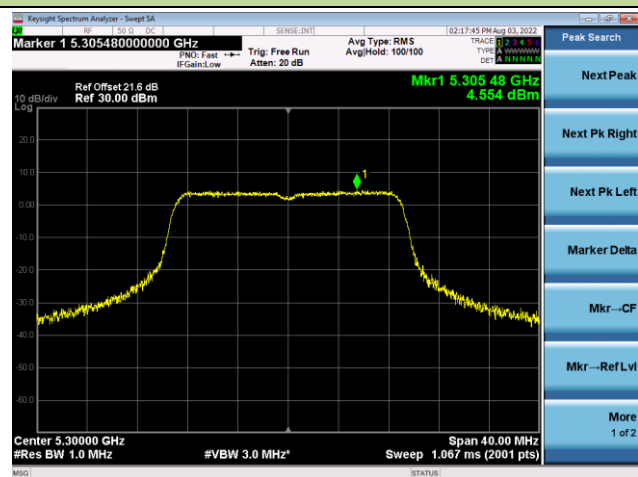

Channel 60 (5300MHz)