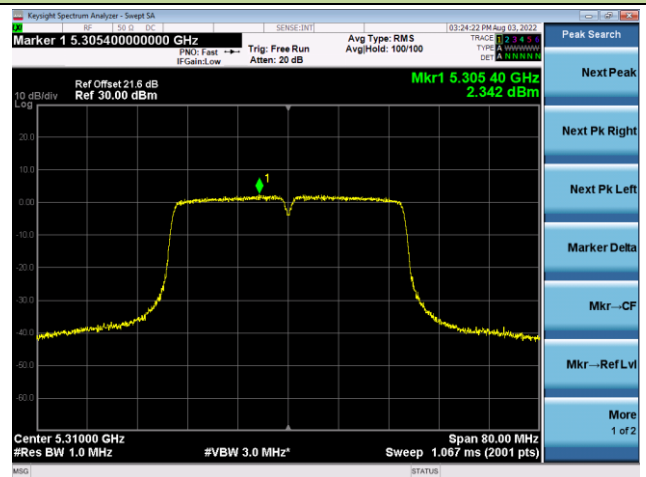

Channel 62 (5310MHz)