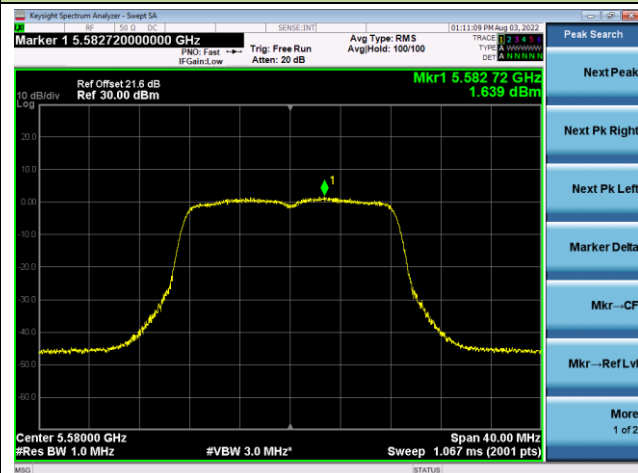

Channel 116 (5580MHz)