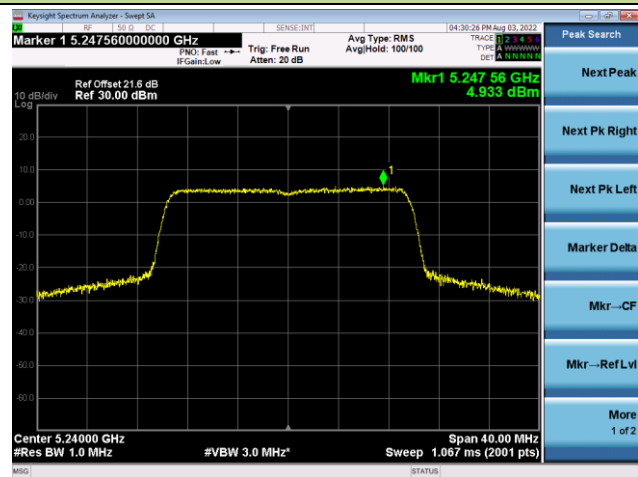

802.11ax-HE20 Power Spectral Density - Ant 3

Channel 36 (5180MHz)

Channel 44 (5220MHz)

Channel 48 (5240MHz)

Channel 52 (5260MHz)

Channel 60 (5300MHz)

Channel 64 (5320MHz)

802.11ax-HE20 Power Spectral Density - Ant 3