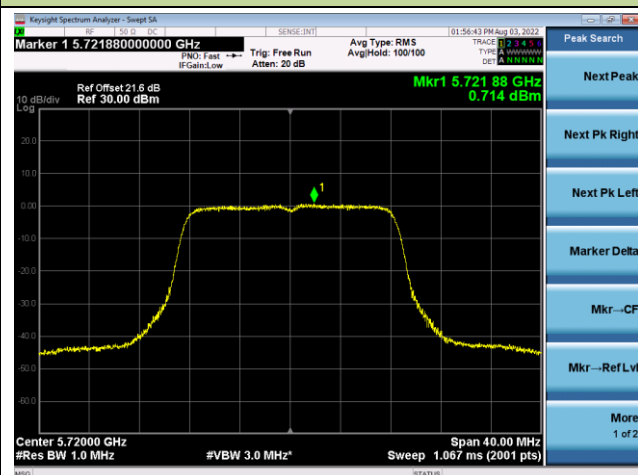

Channel 144(5720MHz)