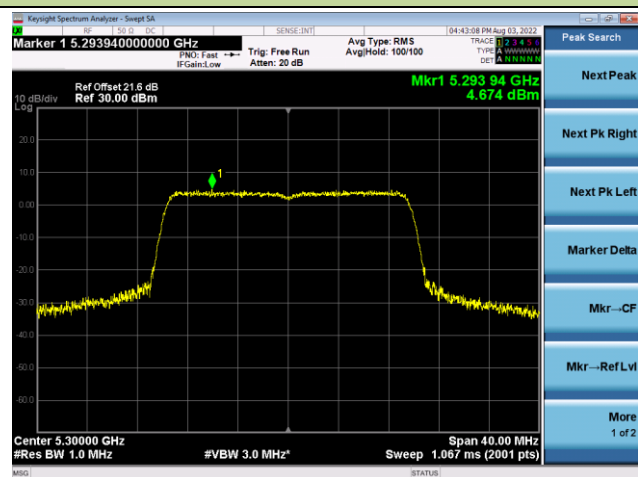

802.11ax-HE20 Power Spectral Density - Ant 3

Channel 36 (5180MHz)

Channel 44 (5220MHz)

Channel 48 (5240MHz)

Channel 52 (5260MHz)

Channel 60 (5300MHz)

Channel 64 (5320MHz)

802.11ax-HE20 Power Spectral Density - Ant 3