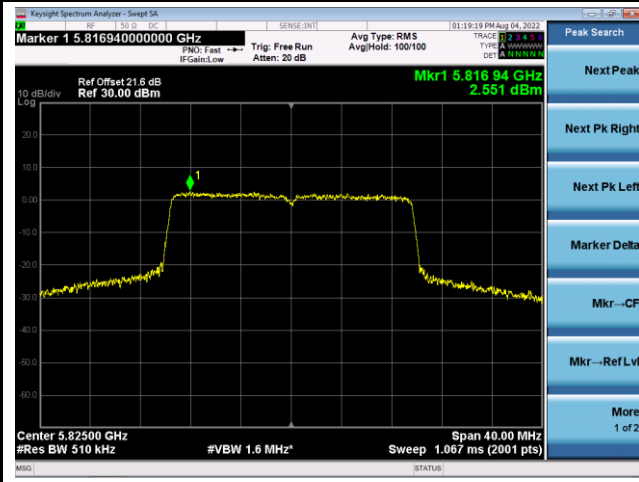

Channel 100 (5500MHz)

Channel 116 (5580MHz)

Channel 140 (5700MHz)

Channel 144(5720MHz)

Channel 149 (5745MHz)

Channel 157 (5785MHz)

802.11ax-HE20 Power Spectral Density - Ant 3

Channel 165 (5825MHz)