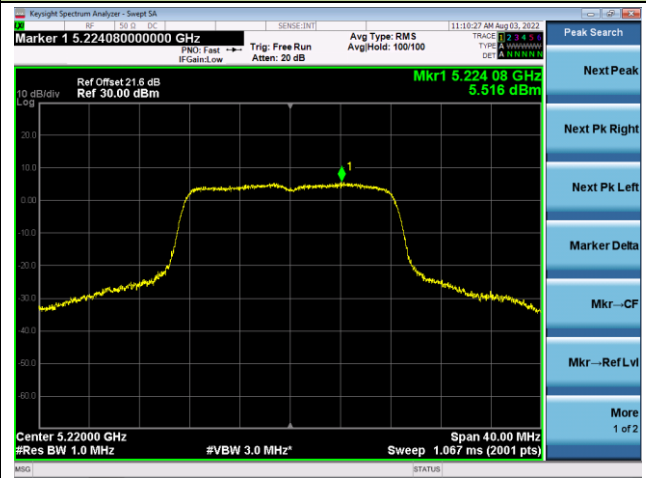

Channel 44 (5220MHz)