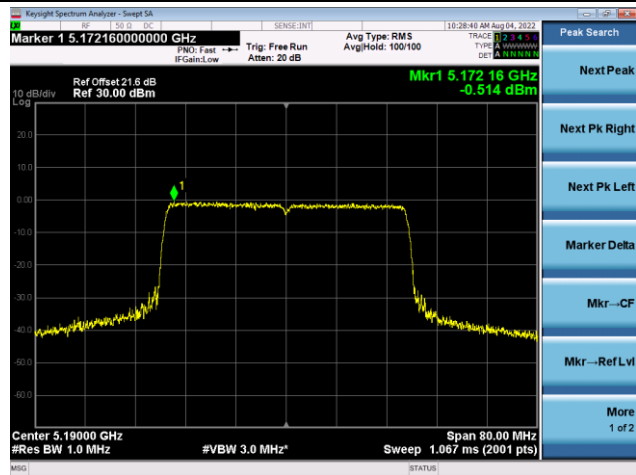

Channel 100 (5500MHz)

Channel 116 (5580MHz)

Channel 140 (5700MHz)

Channel 144(5720MHz)

Channel 149 (5745MHz)

Channel 157 (5785MHz)

802.11ax-HE20 Power Spectral Density - Ant 3

Channel 165 (5825MHz)

802.11ax-HE40 Power Spectral Density - Ant 3

Channel 38 (5190MHz)

Channel 46 (5230MHz)

Channel 54 (5270MHz)

Channel 62 (5310MHz)

Channel 102 (5510MHz)

Channel 110 (5550MHz)