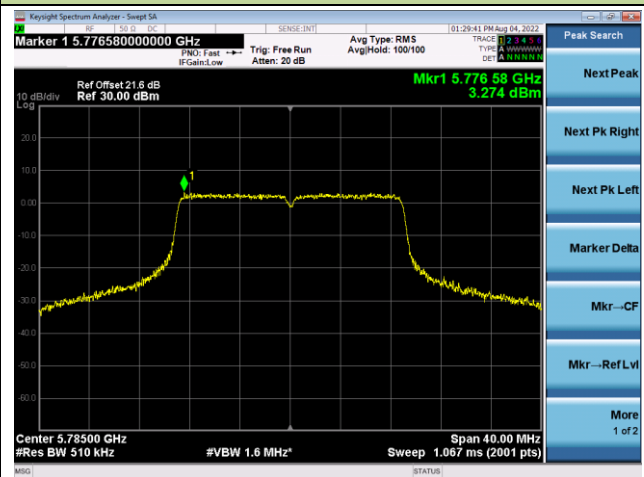

Channel 157 (5785MHz)