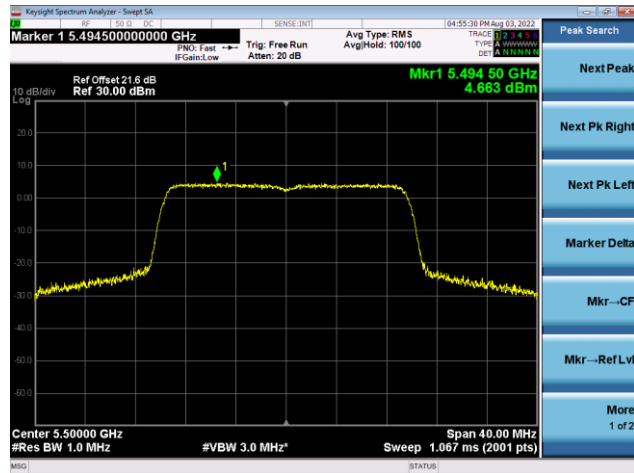

802.11ax-HE20 Power Spectral Density - Ant 3

Channel 36 (5180MHz)

Channel 44 (5220MHz)

Channel 48 (5240MHz)

Channel 52 (5260MHz)

Channel 60 (5300MHz)

Channel 64 (5320MHz)

802.11ax-HE20 Power Spectral Density - Ant 3

Channel 100 (5500MHz)

Channel 116 (5580MHz)

Channel 140 (5700MHz)

Channel 144(5720MHz)

Channel 149 (5745MHz)

Channel 157 (5785MHz)

802.11ax-HE20 Power Spectral Density - Ant 3

Channel 165 (5825MHz)