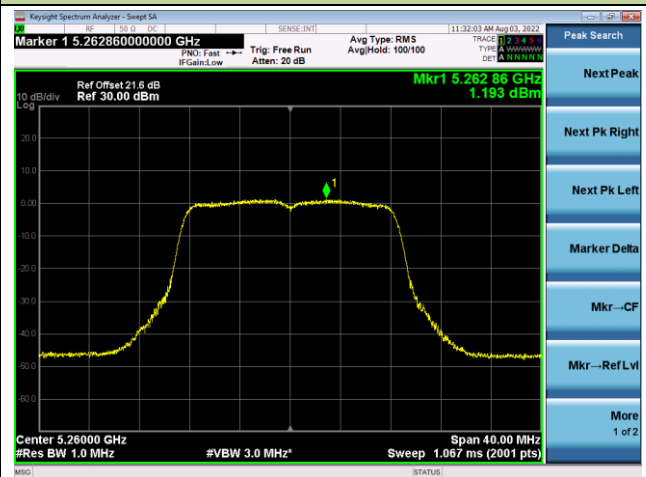

Channel 36 (5180MHz)

Channel 44 (5220MHz)

Channel 48 (5240MHz)

Channel 52 (5260MHz)

Channel 60 (5300MHz)

Channel 64 (5320MHz)

802.11a Power Spectral Density - Ant 3

Channel 100 (5500MHz)