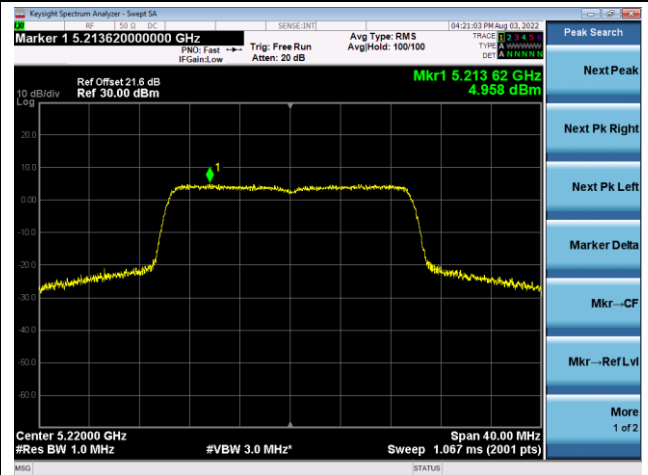

Channel 44 (5220MHz)