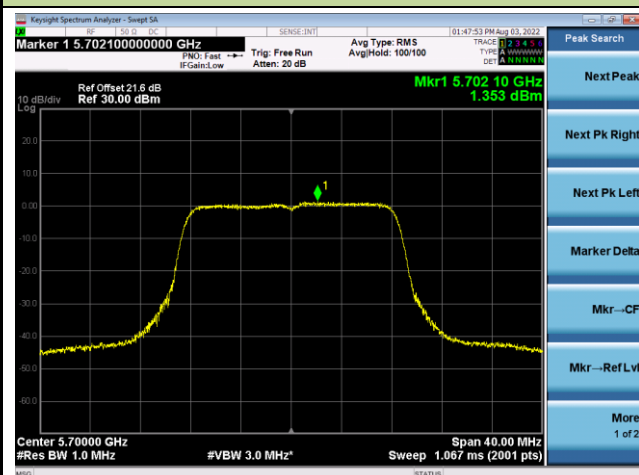

Channel 140 (5700MHz)