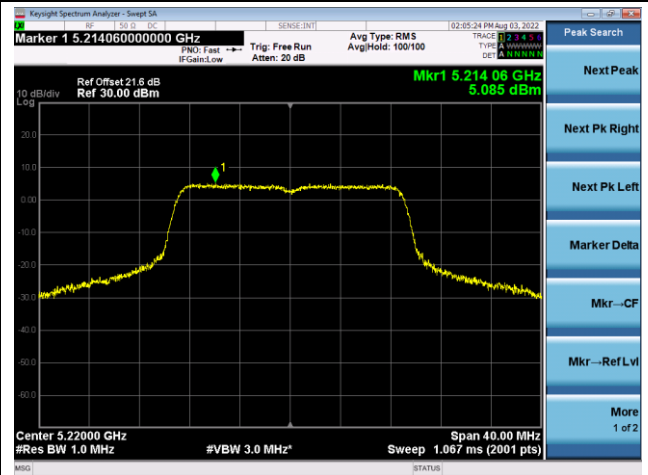

Channel 116 (5580MHz)

Channel 140 (5700MHz)

Channel 144(5720MHz)

Channel 149 (5745MHz)

Channel 157 (5785MHz)

802.11ac-VHT20 Power Spectral Density - Ant 3

Channel 36 (5180MHz)

Channel 44 (5220MHz)