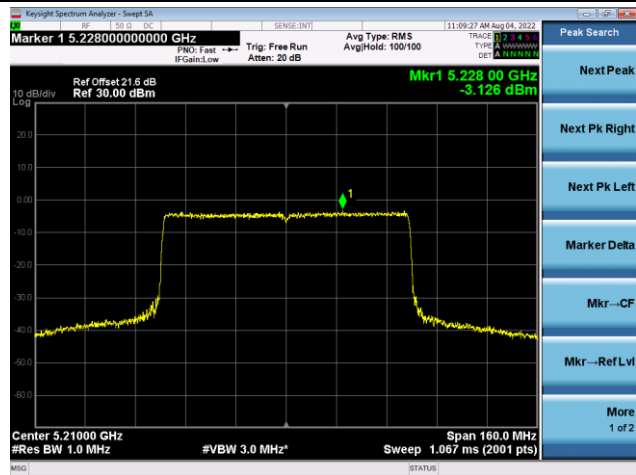

802.11ax-HE80 Power Spectral Density - Ant 2

Channel 42 (5210MHz)

Channel 58 (5290MHz)

Channel 106 (5530MHz)

Channel 122 (5610MHz)

Channel 138 (5690MHz)

Channel 155 (5775MHz)

802.11a Power Spectral Density - Ant 3