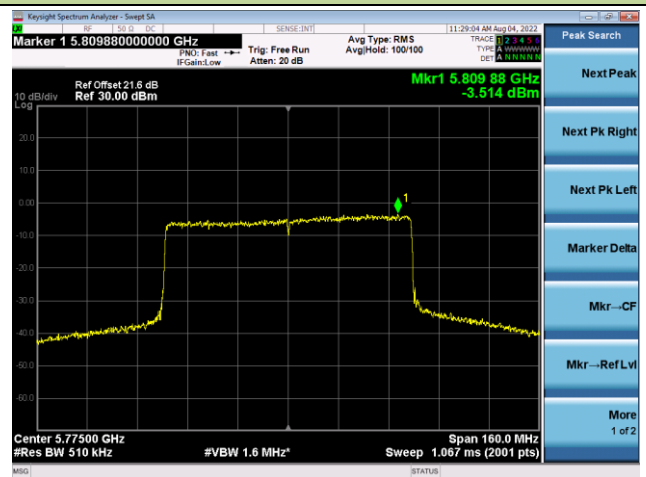

802.11ax-HE80 Power Spectral Density - Ant 2

Channel 42 (5210MHz)

Channel 58 (5290MHz)

Channel 106 (5530MHz)

Channel 122 (5610MHz)

Channel 138 (5690MHz)

Channel 155 (5775MHz)

802.11a Power Spectral Density - Ant 3