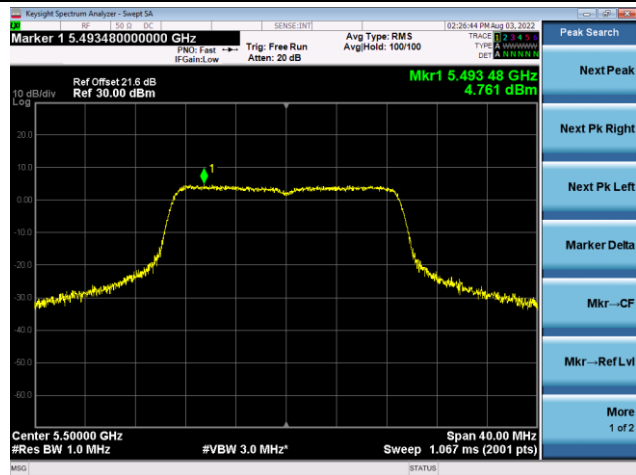

Channel 48 (5240MHz)

Channel 52 (5260MHz)

Channel 60 (5300MHz)

Channel 64 (5320MHz)

802.11ac-VHT20 Power Spectral Density - Ant 3

Channel 100 (5500MHz)

Channel 116 (5580MHz)

Channel 140 (5700MHz)