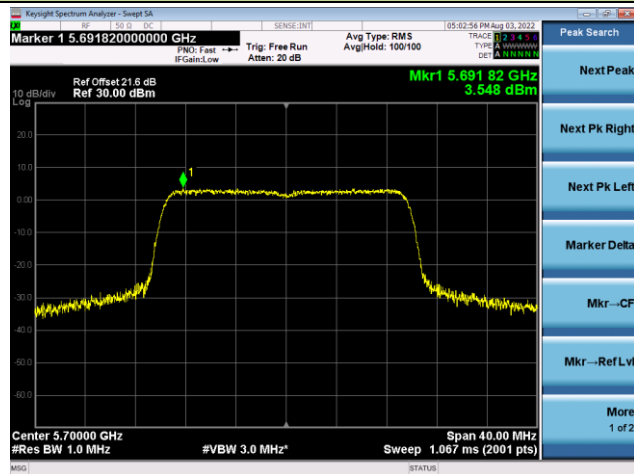

Channel 140 (5700MHz)