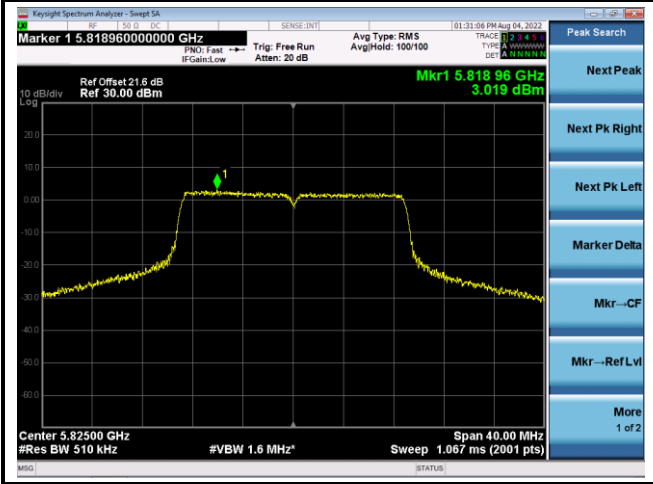

Channel 144(5720MHz)

Channel 149 (5745MHz)

Channel 157 (5785MHz)

802.11ac-VHT20 Power Spectral Density - Ant 3

Channel 165 (5825MHz)

802.11ac-VHT40 Power Spectral Density - Ant 3

Channel 38 (5190MHz)

Channel 46 (5230MHz)