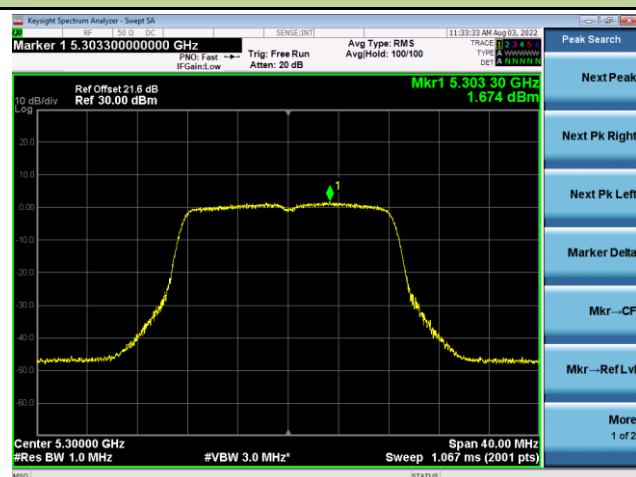

Channel 36 (5180MHz)

Channel 44 (5220MHz)

Channel 48 (5240MHz)

Channel 52 (5260MHz)

Channel 60 (5300MHz)

Channel 64 (5320MHz)

802.11a Power Spectral Density - Ant 3

Channel 100 (5500MHz)