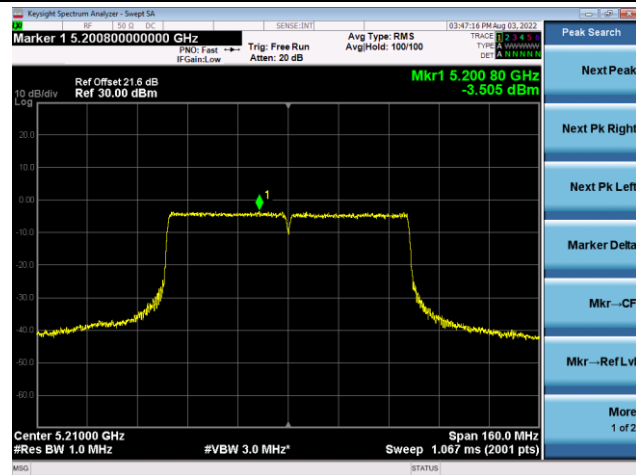

Channel 54 (5270MHz)

Channel 62 (5310MHz)

Channel 102 (5510MHz)

Channel 110 (5550MHz)

802.11ac-VHT40 Power Spectral Density - Ant 3

Channel 134 (5670MHz)

Channel 142(5710MHz)

Channel 151 (5755MHz)

Channel 159 (5795MHz)

802.11ac-VHT80 Power Spectral Density - Ant 3

Channel 42 (5210MHz)

Channel 58 (5290MHz)

Channel 106 (5530MHz)

Channel 122 (5610MHz)

Channel 138 (5690MHz)

Channel 155 (5775MHz)