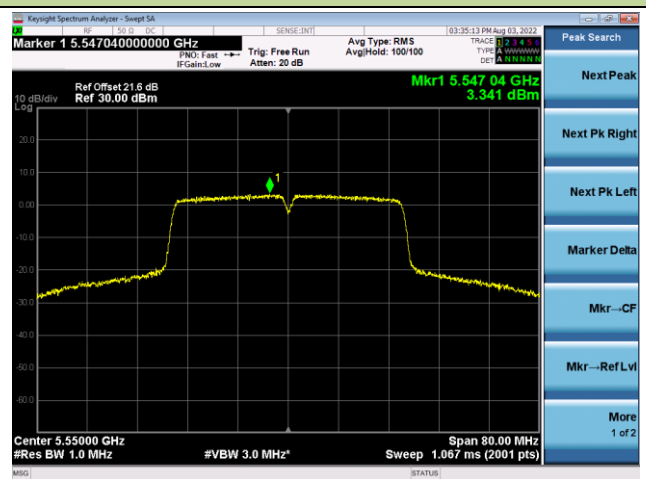

Channel 54 (5270MHz)

Channel 62 (5310MHz)

Channel 102 (5510MHz)

Channel 110 (5550MHz)

802.11ac-VHT40 Power Spectral Density - Ant 3

Channel 134 (5670MHz)

Channel 142(5710MHz)

Channel 151 (5755MHz)

Channel 159 (5795MHz)

802.11ac-VHT80 Power Spectral Density - Ant 3

Channel 42 (5210MHz)

Channel 58 (5290MHz)

Channel 106 (5530MHz)

Channel 122 (5610MHz)

Channel 138 (5690MHz)

Channel 155 (5775MHz)