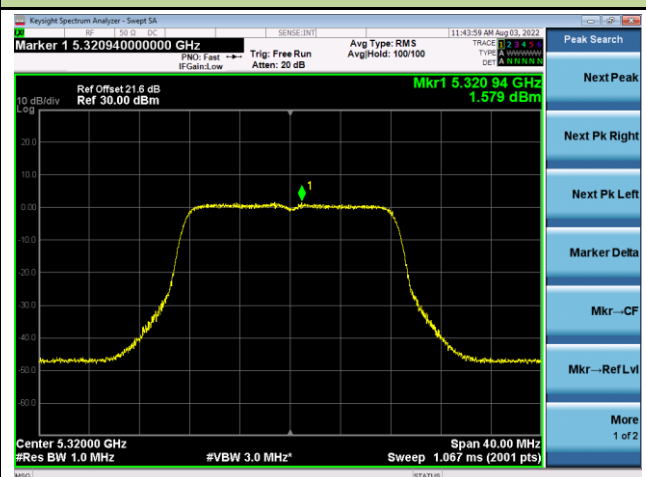

Channel 36 (5180MHz)

Channel 44 (5220MHz)

Channel 48 (5240MHz)

Channel 52 (5260MHz)

Channel 60 (5300MHz)

Channel 64 (5320MHz)

802.11a Power Spectral Density - Ant 3

Channel 100 (5500MHz)