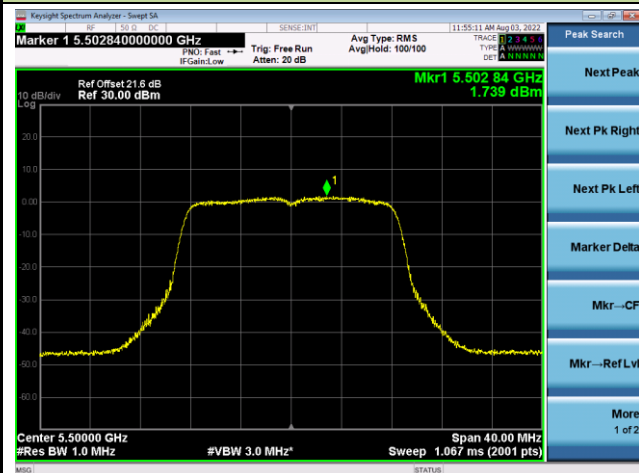

Channel 36 (5180MHz)

Channel 44 (5220MHz)

Channel 48 (5240MHz)

Channel 52 (5260MHz)

Channel 60 (5300MHz)

Channel 64 (5320MHz)

802.11a Power Spectral Density - Ant 3

Channel 100 (5500MHz)