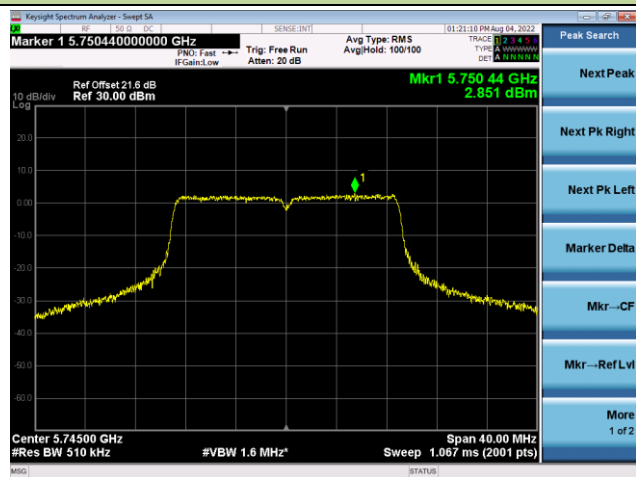

Channel 149 (5745MHz)