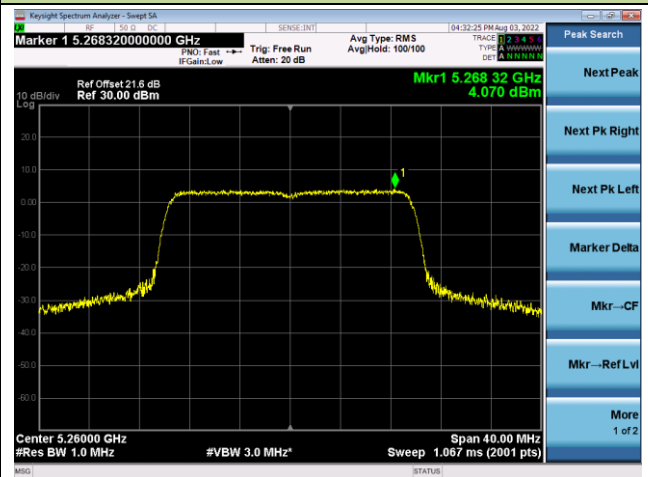

802.11ax-HE20 Power Spectral Density - Ant 3

Channel 36 (5180MHz)

Channel 44 (5220MHz)

Channel 48 (5240MHz)

Channel 52 (5260MHz)

Channel 60 (5300MHz)

Channel 64 (5320MHz)

802.11ax-HE20 Power Spectral Density - Ant 3