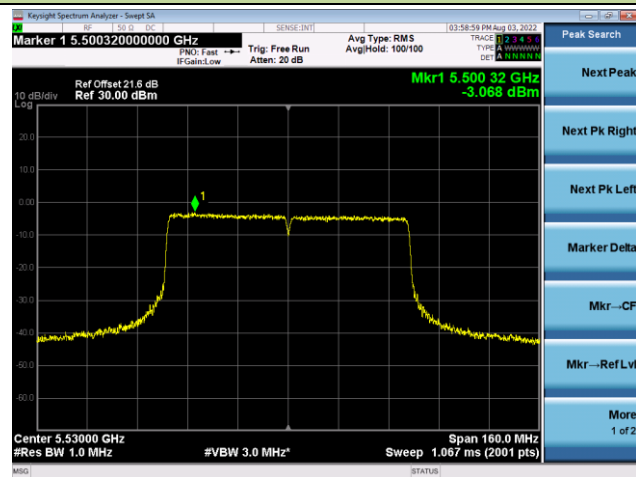

Channel 159 (5795MHz)

802.11ac-VHT80 Power Spectral Density - Ant 3

Channel 42 (5210MHz)

Channel 58 (5290MHz)

Channel 106 (5530MHz)

Channel 122 (5610MHz)

Channel 138 (5690MHz)

Channel 155 (5775MHz)

802.11ax-HE20 Power Spectral Density - Ant 3

Channel 36 (5180MHz)

Channel 44 (5220MHz)

Channel 48 (5240MHz)

Channel 52 (5260MHz)

Channel 60 (5300MHz)

Channel 64 (5320MHz)

802.11ax-HE20 Power Spectral Density - Ant 3