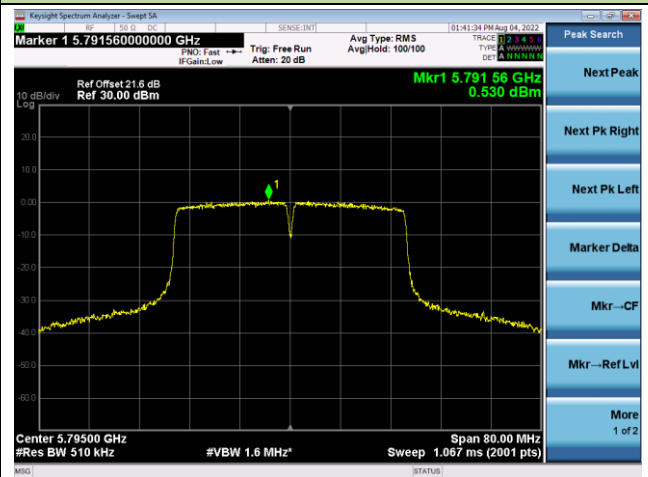

Channel 54 (5270MHz)

Channel 62 (5310MHz)

Channel 102 (5510MHz)

Channel 110 (5550MHz)

802.11ac-VHT40 Power Spectral Density - Ant 3

Channel 134 (5670MHz)

Channel 142(5710MHz)

Channel 151 (5755MHz)

Channel 159 (5795MHz)

802.11ac-VHT80 Power Spectral Density - Ant 3

Channel 42 (5210MHz)

Channel 58 (5290MHz)

Channel 106 (5530MHz)

Channel 122 (5610MHz)

Channel 138 (5690MHz)

Channel 155 (5775MHz)