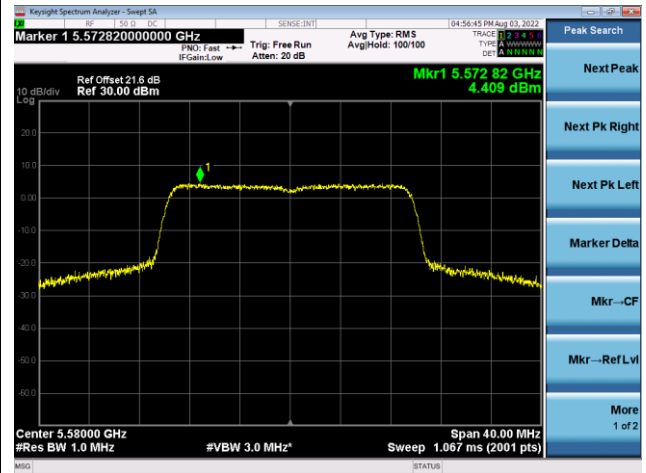

802.11ax-HE20 Power Spectral Density - Ant 3

Channel 36 (5180MHz)

Channel 44 (5220MHz)

Channel 48 (5240MHz)

Channel 52 (5260MHz)

Channel 60 (5300MHz)

Channel 64 (5320MHz)

802.11ax-HE20 Power Spectral Density - Ant 3

Channel 100 (5500MHz)

Channel 116 (5580MHz)

Channel 140 (5700MHz)

Channel 144(5720MHz)

Channel 149 (5745MHz)

Channel 157 (5785MHz)

802.11ax-HE20 Power Spectral Density - Ant 3

Channel 165 (5825MHz)