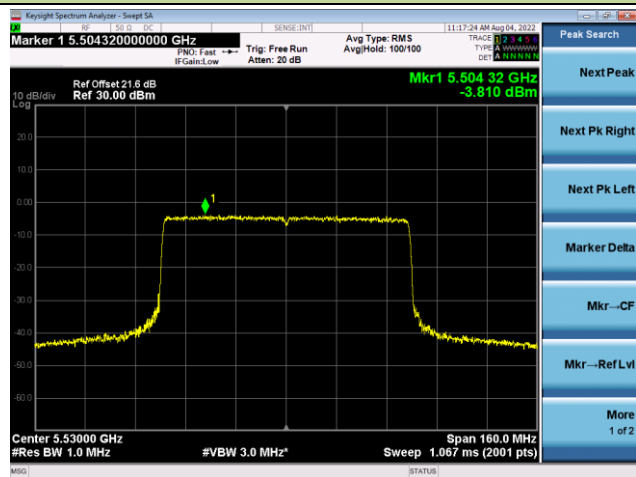

802.11ax-HE80 Power Spectral Density - Ant 2

Channel 42 (5210MHz)

Channel 58 (5290MHz)

Channel 106 (5530MHz)

Channel 122 (5610MHz)

Channel 138 (5690MHz)

Channel 155 (5775MHz)

802.11a Power Spectral Density - Ant 3