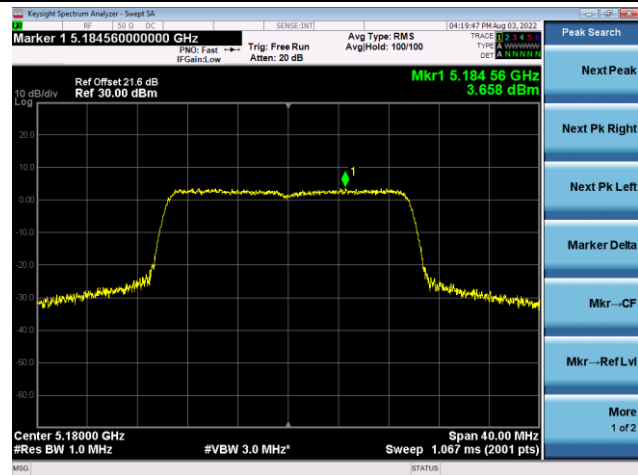

802.11ax-HE20 Power Spectral Density - Ant 3

Channel 36 (5180MHz)