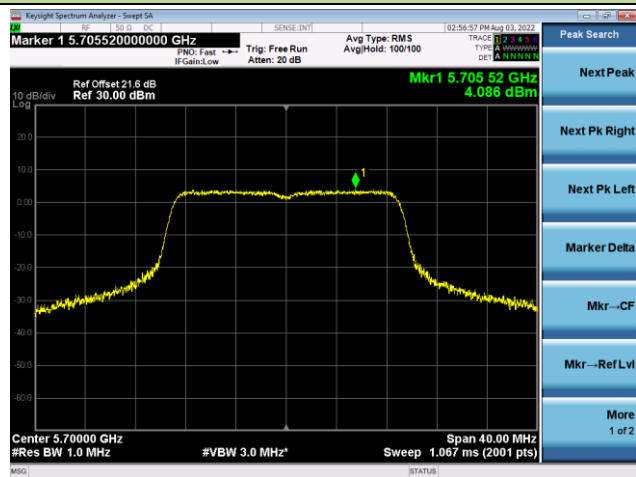

Channel 48 (5240MHz)

Channel 52 (5260MHz)

Channel 60 (5300MHz)

Channel 64 (5320MHz)

802.11ac-VHT20 Power Spectral Density - Ant 3

Channel 100 (5500MHz)

Channel 116 (5580MHz)

Channel 140 (5700MHz)