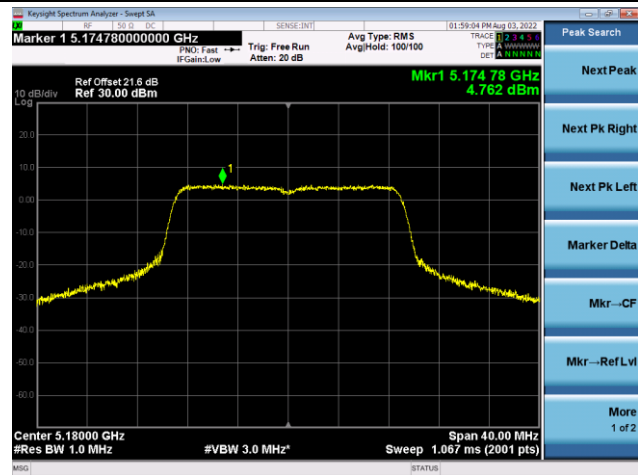

Channel 116 (5580MHz)

Channel 140 (5700MHz)

Channel 144(5720MHz)

Channel 149 (5745MHz)

Channel 157 (5785MHz)

802.11ac-VHT20 Power Spectral Density - Ant 3

Channel 36 (5180MHz)

Channel 44 (5220MHz)