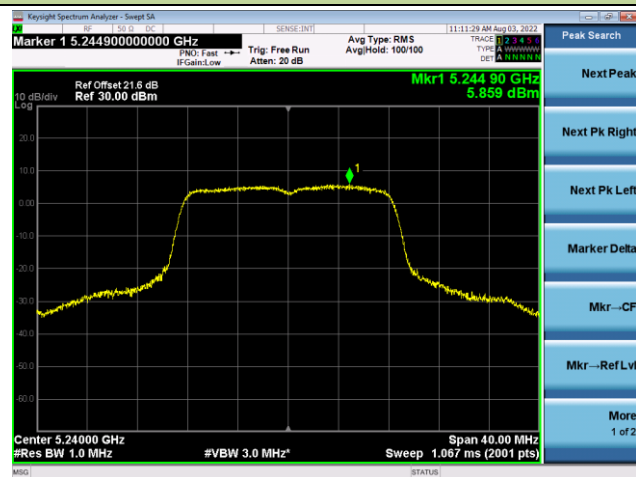

Channel 48 (5240MHz)