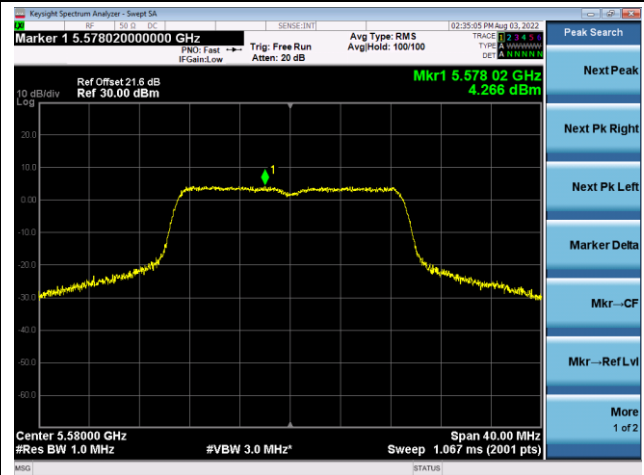

Channel 48 (5240MHz)

Channel 52 (5260MHz)

Channel 60 (5300MHz)

Channel 64 (5320MHz)

802.11ac-VHT20 Power Spectral Density - Ant 3

Channel 100 (5500MHz)

Channel 116 (5580MHz)

Channel 140 (5700MHz)