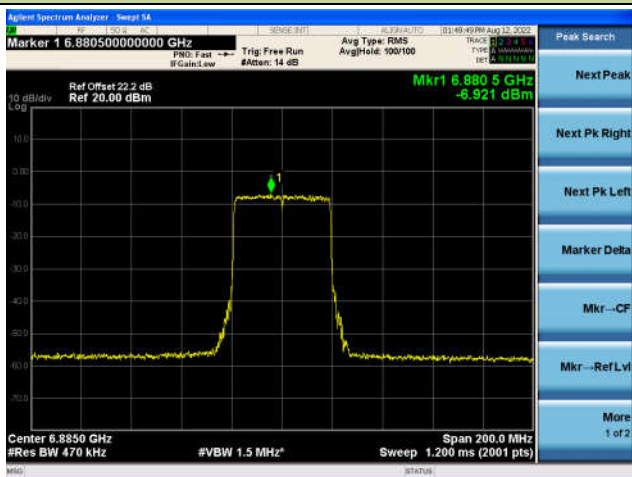

Channel 187 (6885MHz)

The Reference Level