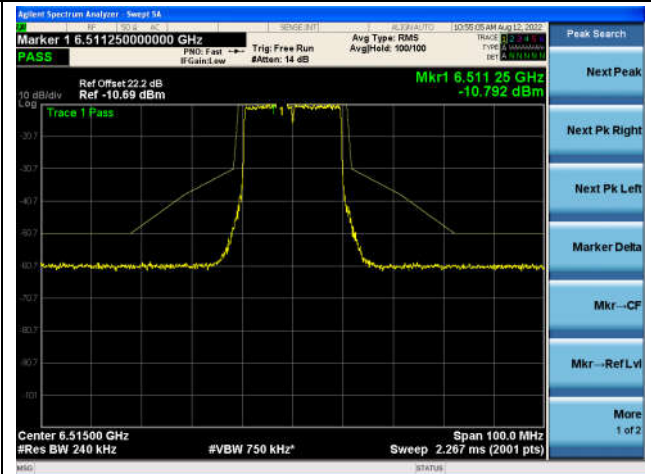

The Mask Data