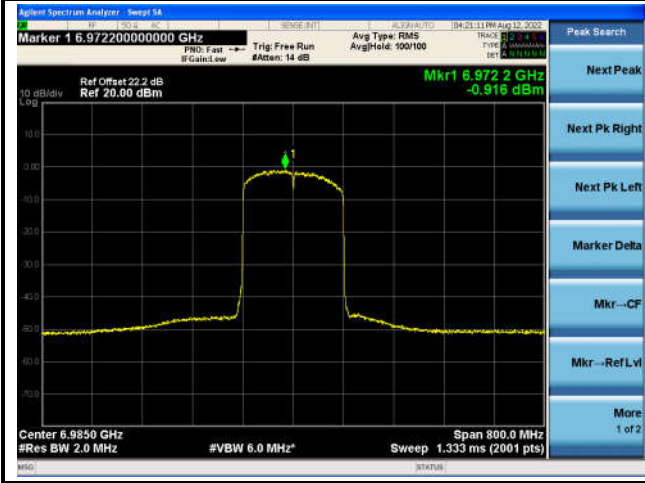

## The Mask Data

802.11ax-HE160 - Ant 1

Channel 207 (6985MHz)

The Reference Level

The Mask Data