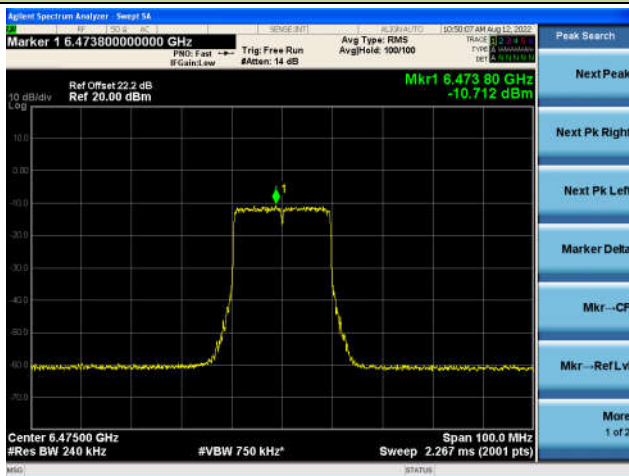

Channel 105 (6475MHz)

The Reference Level