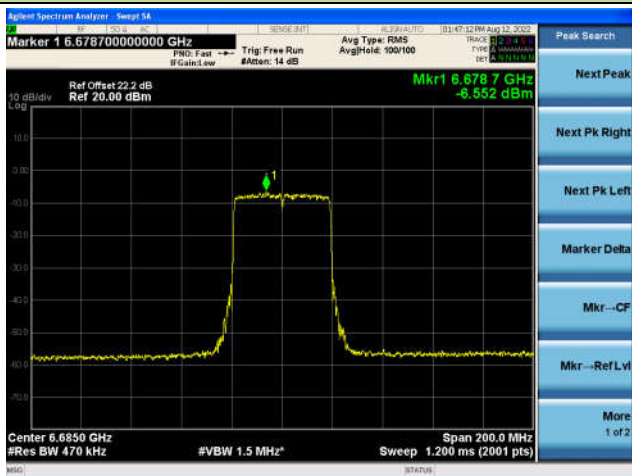

Channel 147 (6685MHz)

The Reference Level