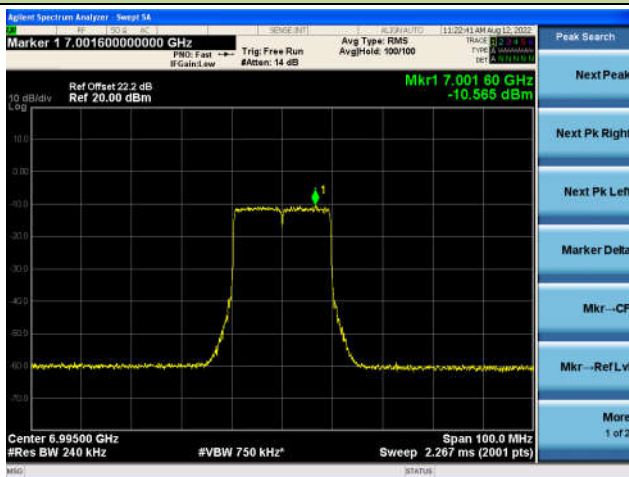

Channel 209 (6995MHz)

The Reference Level