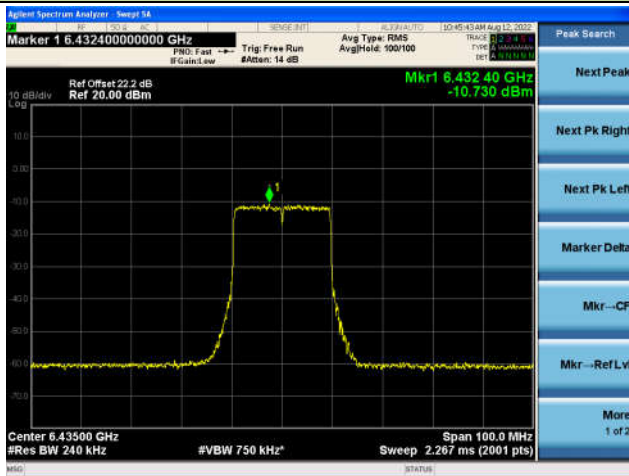

802.11ax-HE20 - Ant 2

Channel 97 (6435MHz)

The Reference Level