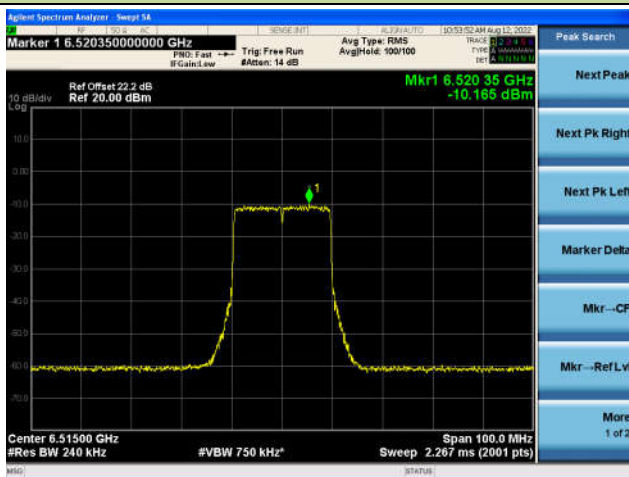

Channel 113 (6515MHz)

The Reference Level