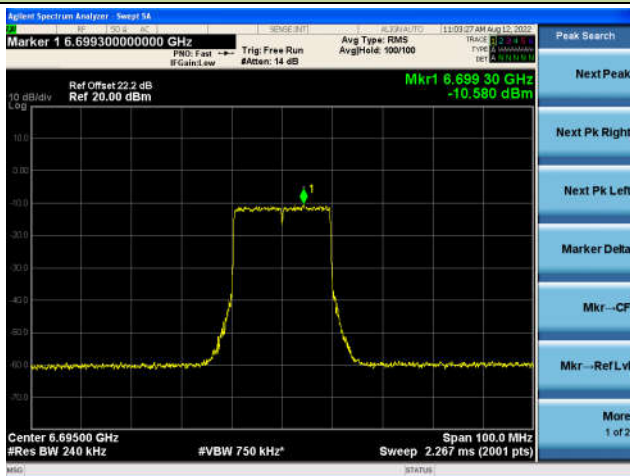

Channel 149 (6695MHz)

The Reference Level