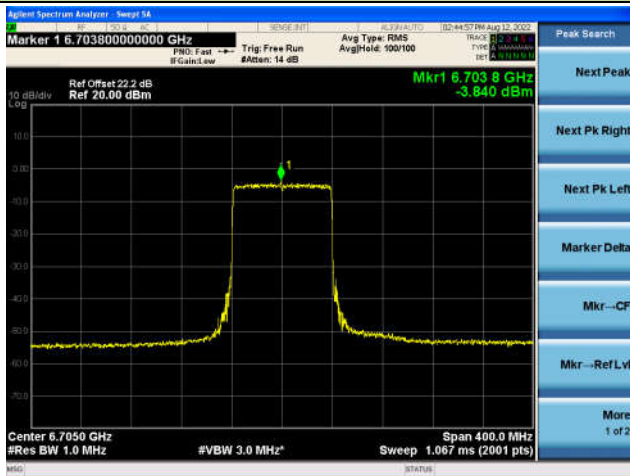

802.11ax-HE80 - Ant 1

Channel 151 (6705MHz)

The Reference Level