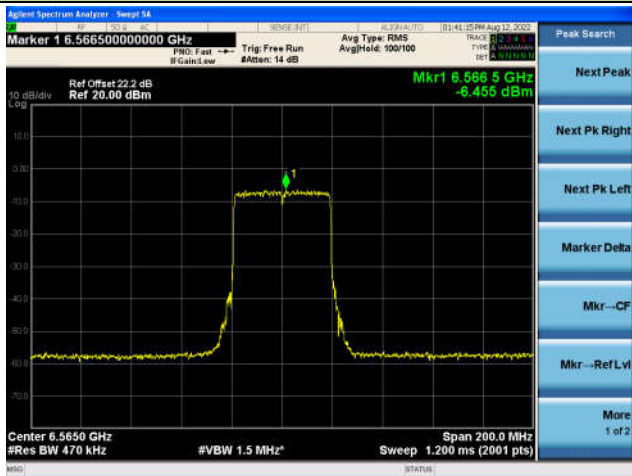

802.11ax-HE40 - Ant 2

Channel 123 (6565MHz)

The Reference Level