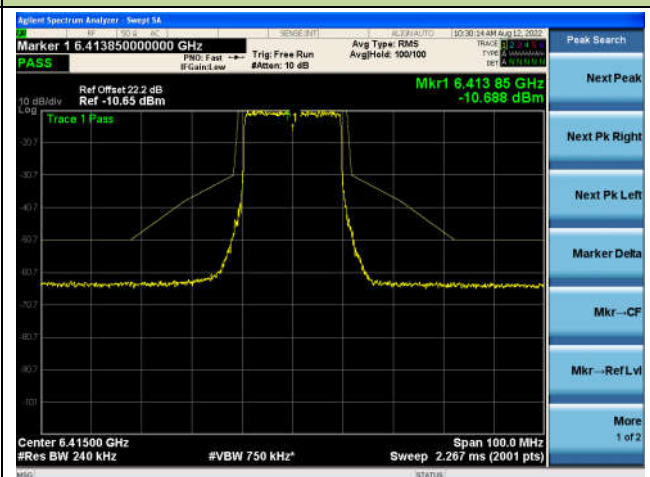

The Mask Data