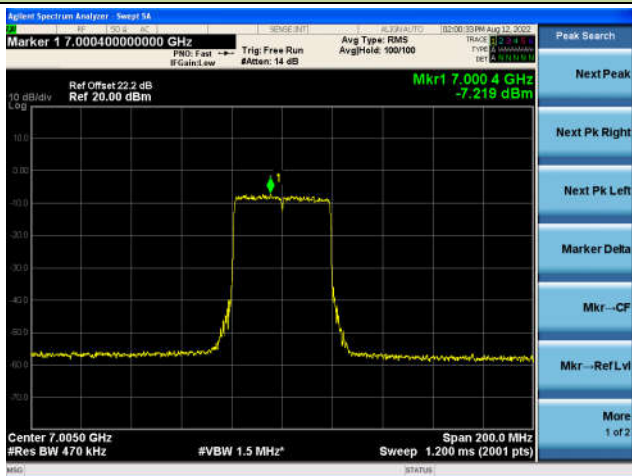

Channel 211 (7005MHz)

The Reference Level