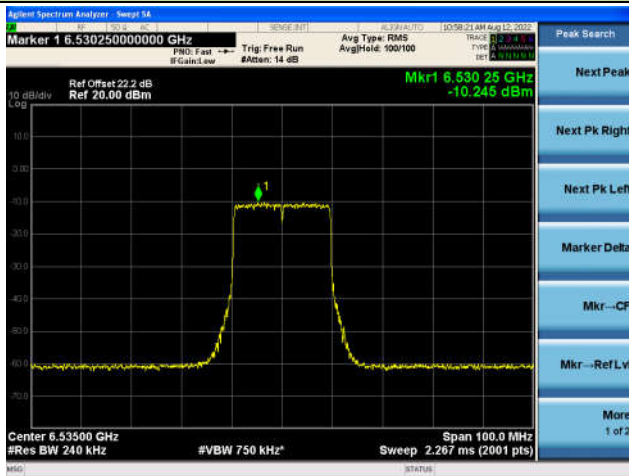

802.11ax-HE20 - Ant 2

Channel 117 (6535MHz)

The Reference Level