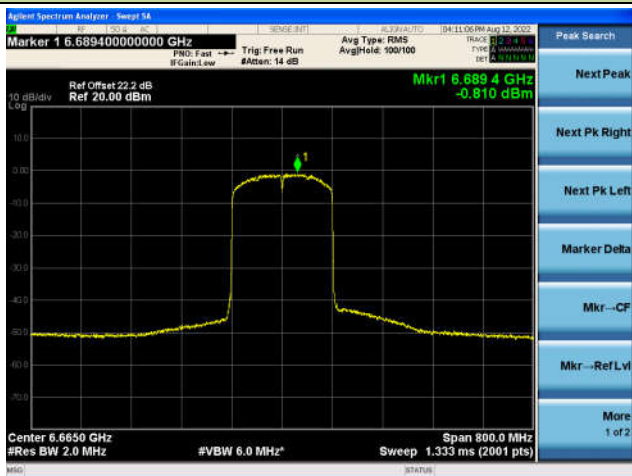

Channel 143 (6665MHz)

The Reference Level