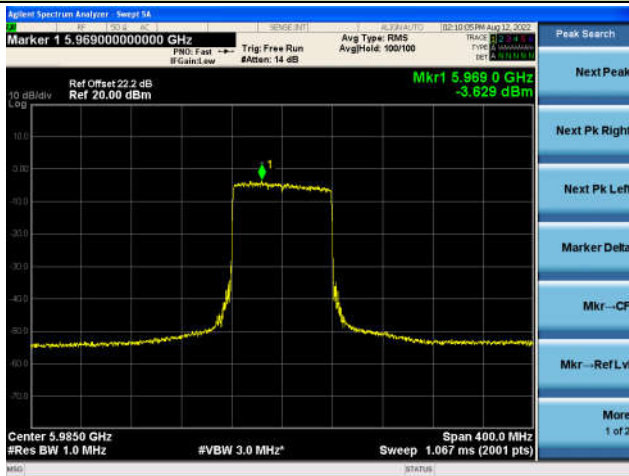

802.11ax-HE80 - Ant 1

Channel 07 (5985MHz)

The Reference Level