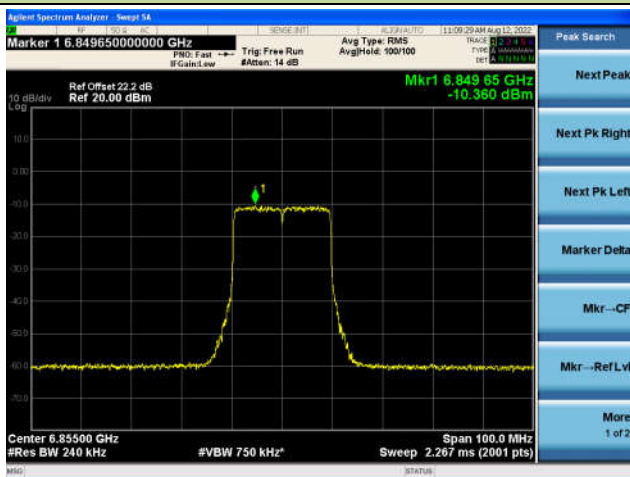

Channel 181 (6855MHz)

The Reference Level