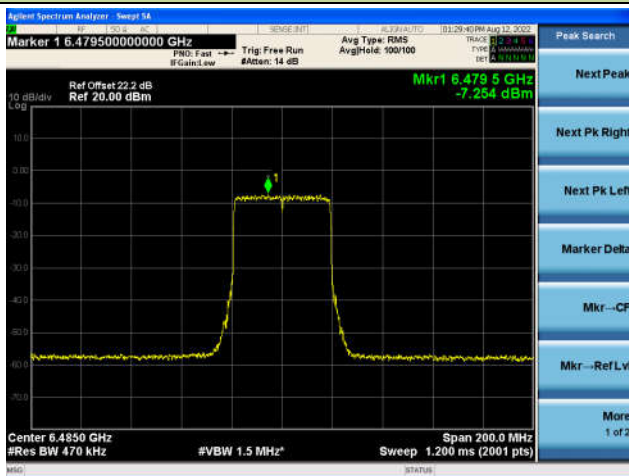

Channel 107 (6485MHz)

The Reference Level