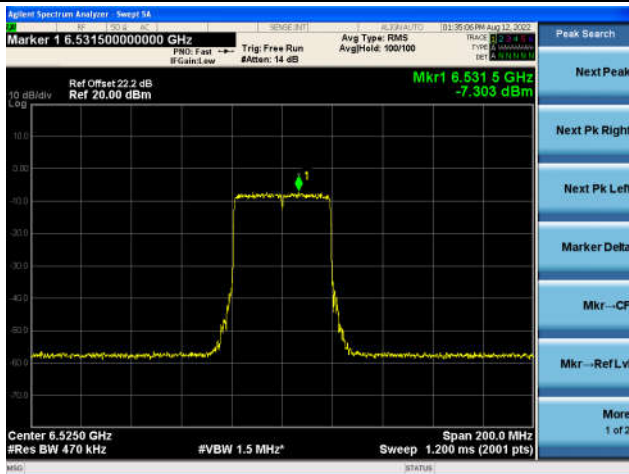

Channel 115 (6525MHz)

The Reference Level