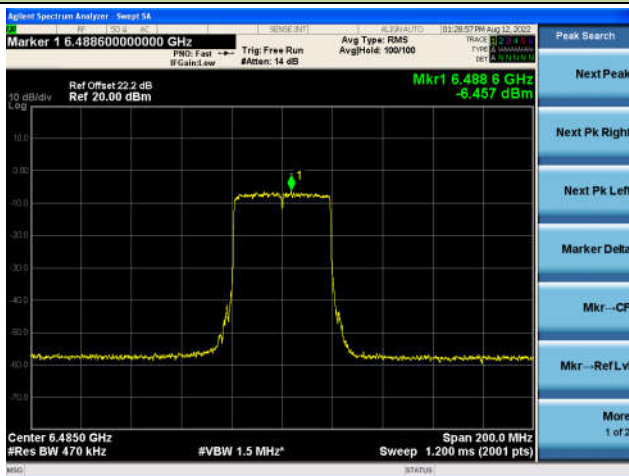

Channel 107 (6485MHz)

The Reference Level