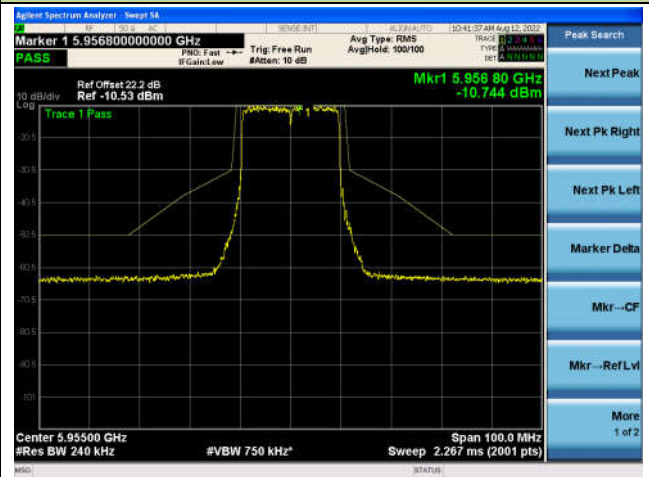

The Mask Data