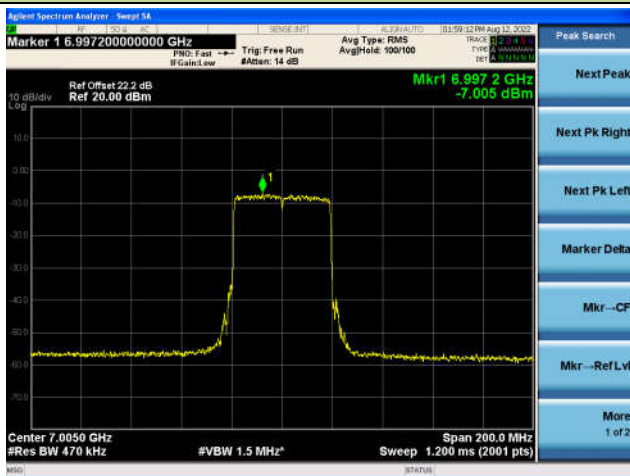

Channel 211 (7005MHz)

The Reference Level