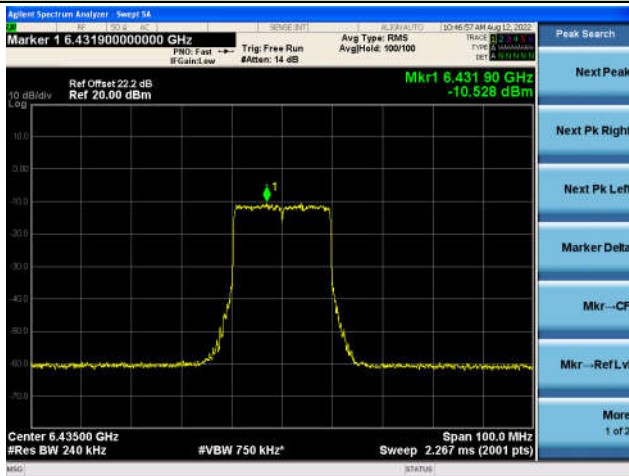

802.11ax-HE20 - Ant 1

Channel 97 (6435MHz)

The Reference Level