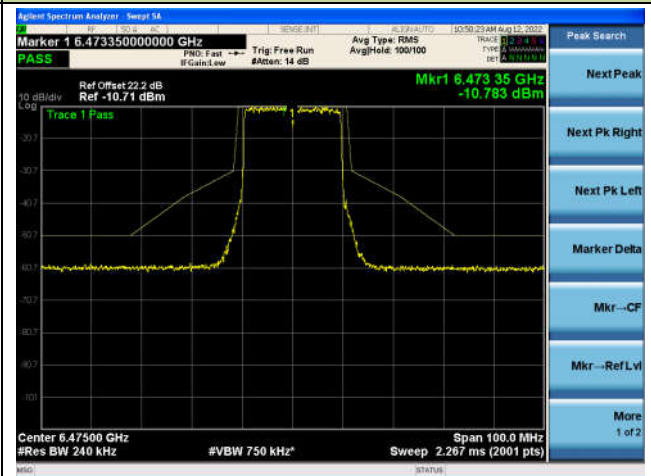

The Mask Data