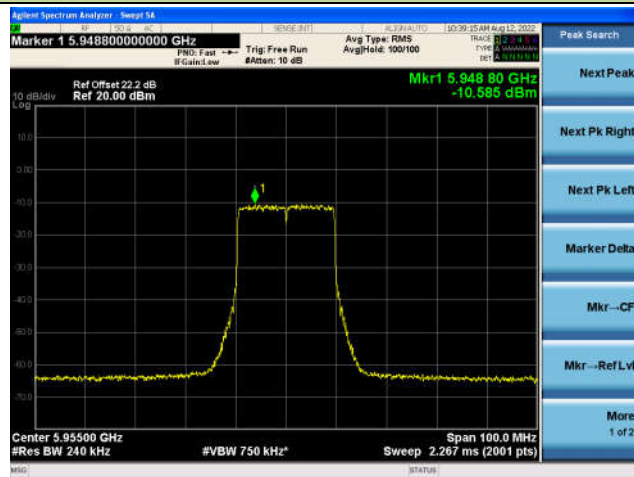

802.11ax-HE20 - Ant 1

Channel 01 (5955MHz)

The Reference Level