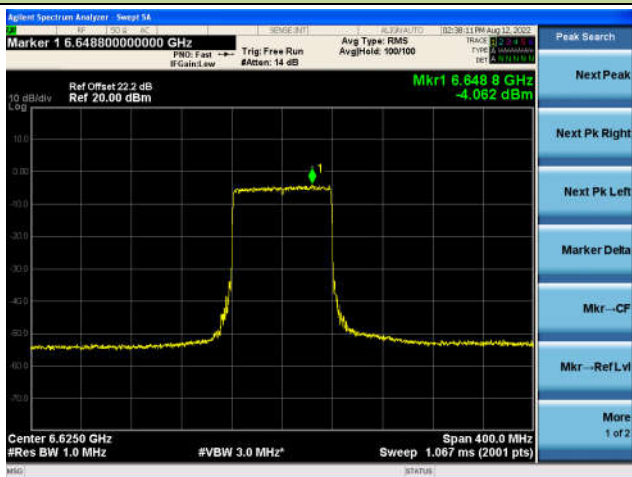

Channel 135 (6625MHz)

The Reference Level