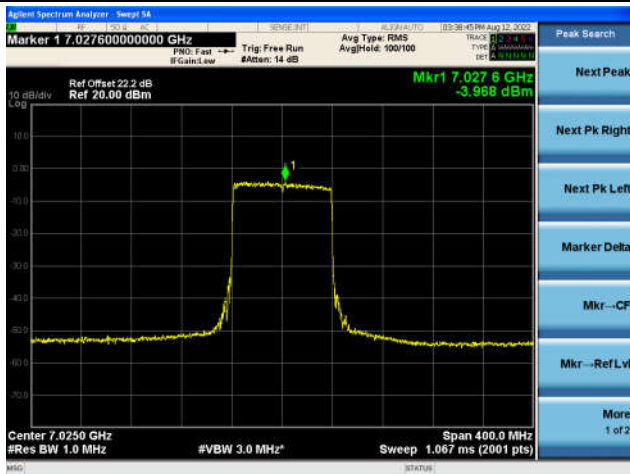

Channel 215 (7025MHz)

The Reference Level