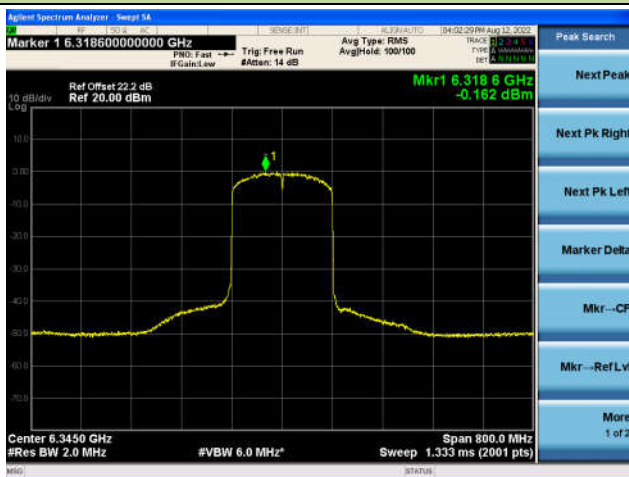

Channel 79 (6345MHz)

The Reference Level