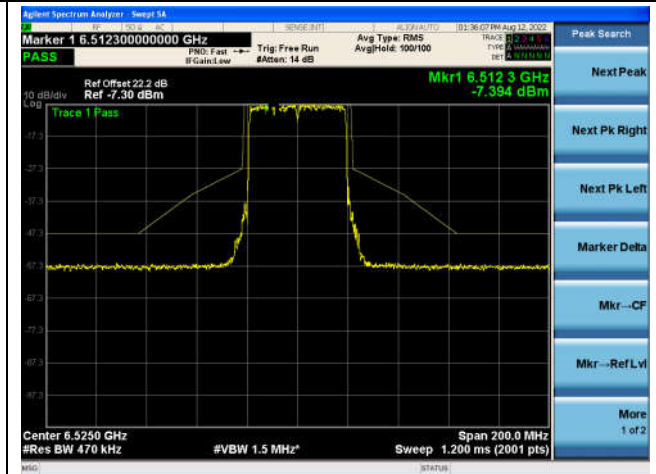

The Mask Data