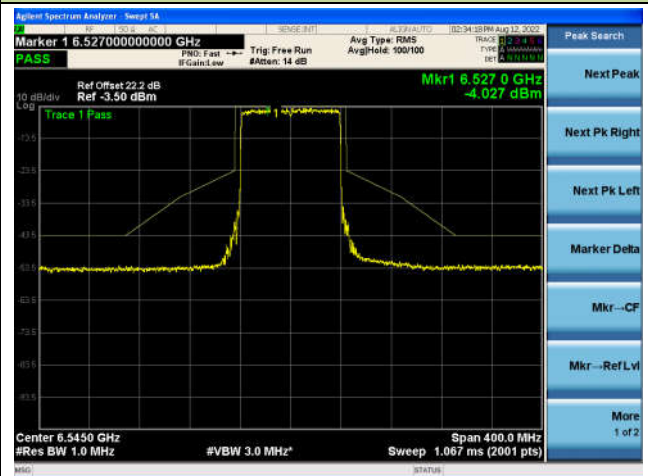

The Mask Data