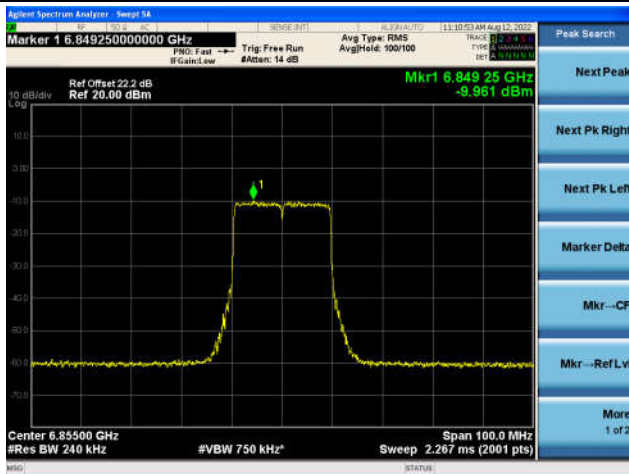

Channel 181 (6855MHz)

The Reference Level