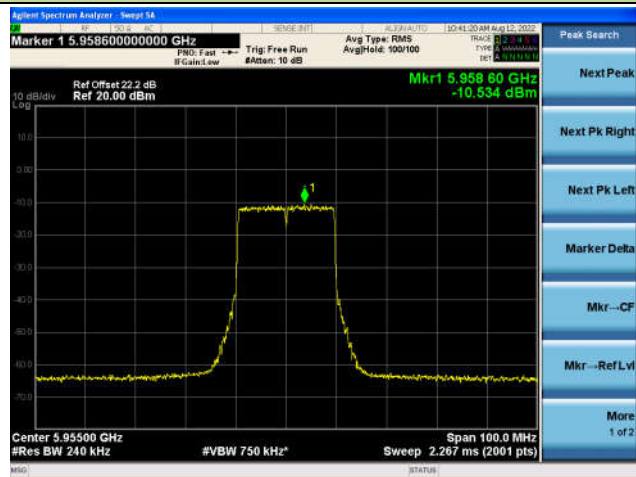

802.11ax-HE20 - Ant 2

Channel 01 (5955MHz)

The Reference Level