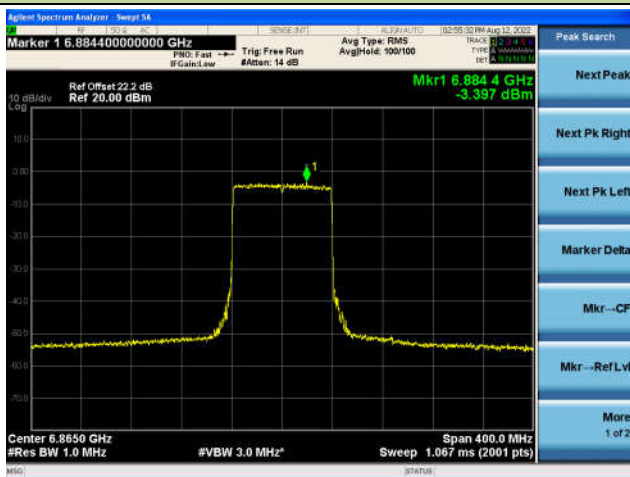

Channel 183 (6865MHz)

The Reference Level