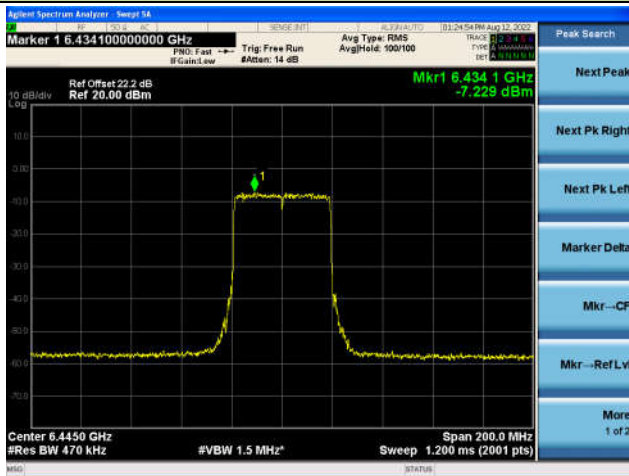

802.11ax-HE40 - Ant 1

Channel 99 (6445MHz)

The Reference Level