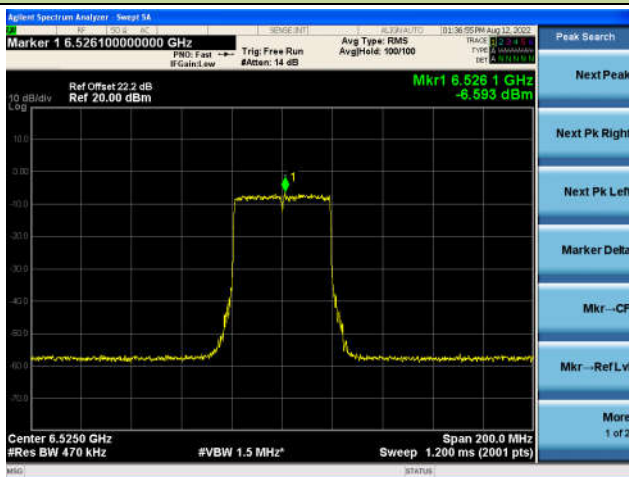

Channel 115 (6525MHz)

The Reference Level