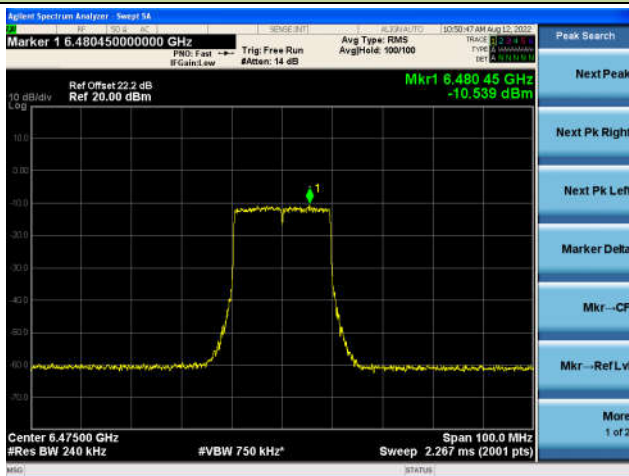

Channel 105 (6475MHz)

The Reference Level