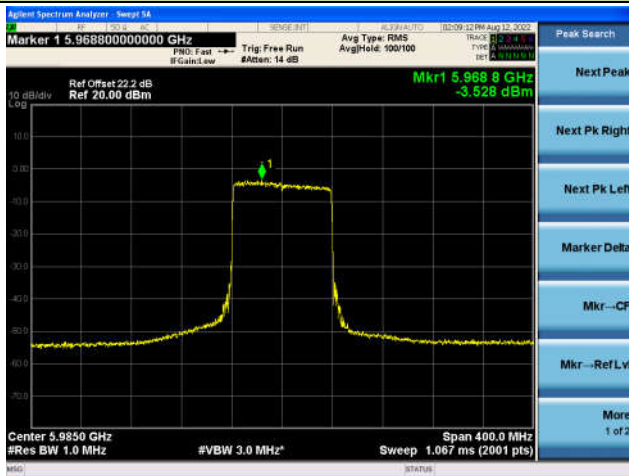

802.11ax-HE80 - Ant 2

Channel 07 (5985MHz)

The Reference Level