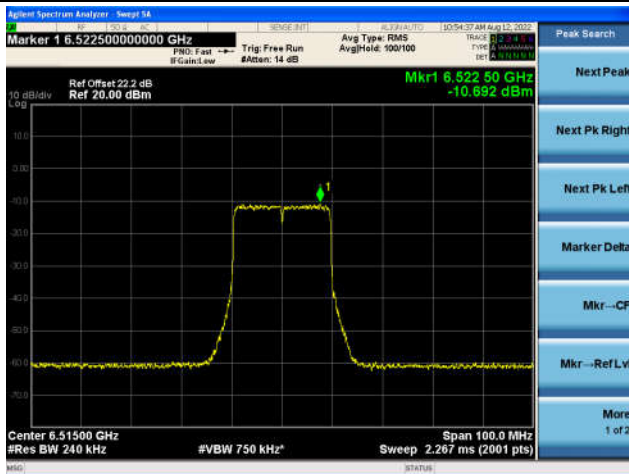

Channel 113 (6515MHz)

The Reference Level