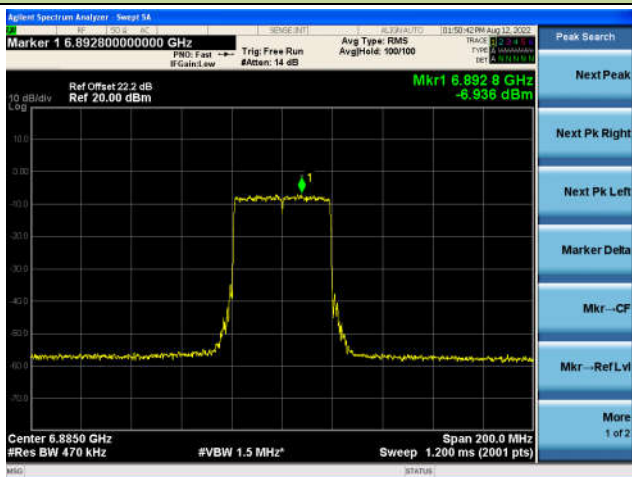

Channel 187 (6885MHz)

The Reference Level