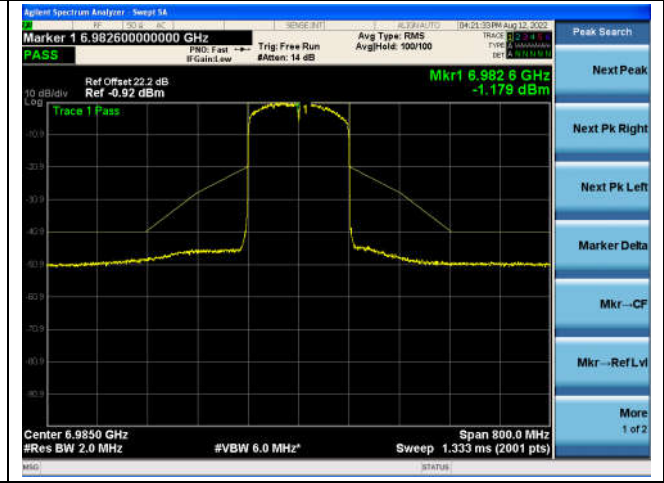

## The Mask Data

802.11ax-HE160 - Ant 1

Channel 207 (6985MHz)

The Reference Level

The Mask Data