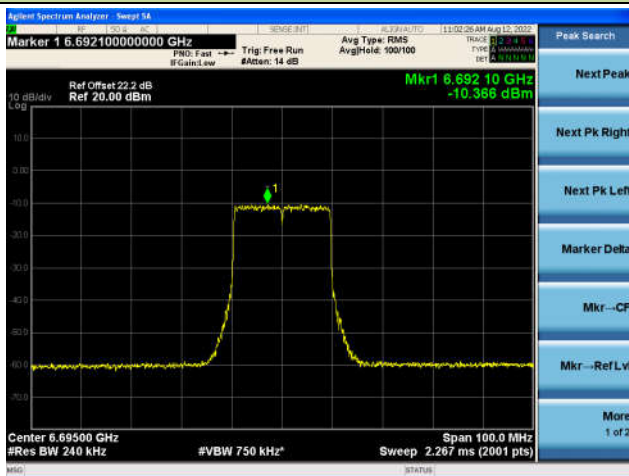

Channel 149 (6695MHz)

The Reference Level