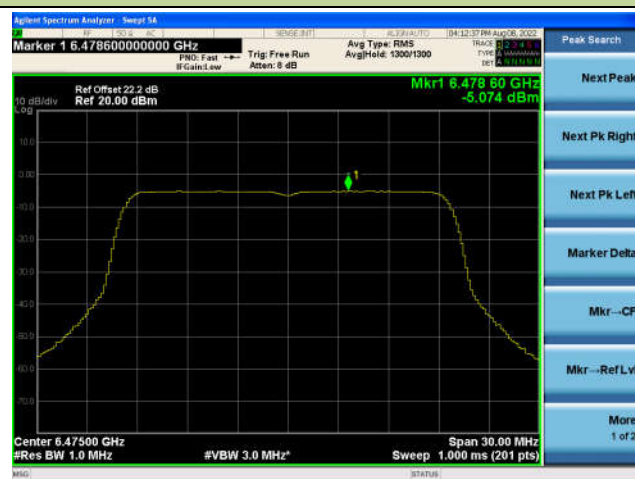

Channel 207 (6985MHz)

## 802.11ax-HE20 Power Spectral Density - Ant 3

Channel 1 (5955MHz)

Channel 49 (6195MHz)

Channel 93 (6415MHz)

Channel 97 (6435MHz)

Channel 105 (6475MHz)

Channel 113 (6515MHz)