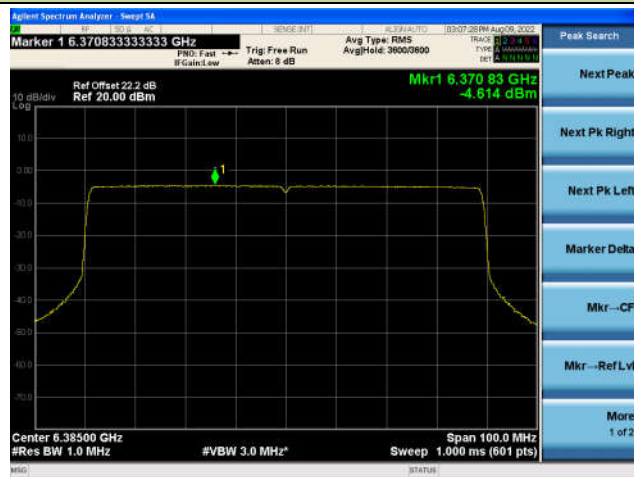

## 802.11ax-HE80 Power Spectral Density - Ant 3

Channel 7 (5985MHz)

Channel 55 (6225MHz)

Channel 87 (6385MHz)

Channel 103 (6465MHz)

Channel 119 (6545MHz)

Channel 135 (6625MHz)

802.11ax-HE80 Power Spectral Density - Ant 3

Channel 151 (6705MHz)

Channel 167 (6785MHz)

Channel 183 (6865MHz)

Channel 199 (6945MHz)

Channel 215 (7025MHz)