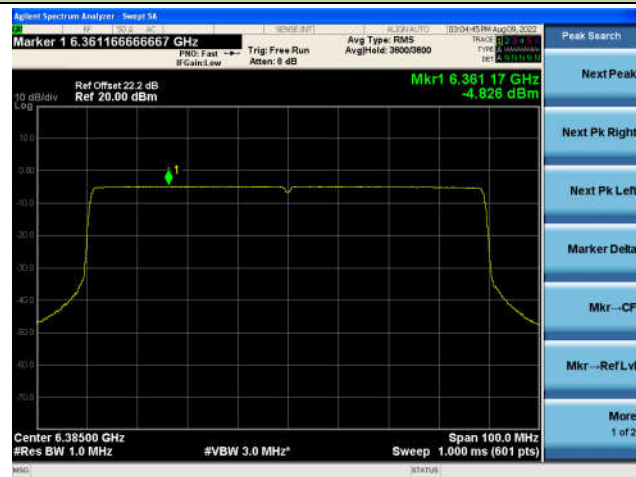

## 802.11ax-HE80 Power Spectral Density - Ant 2

Channel 7 (5985MHz)

Channel 55 (6225MHz)

Channel 87 (6385MHz)

Channel 103 (6465MHz)

Channel 119 (6545MHz)

Channel 135 (6625MHz)

802.11ax-HE80 Power Spectral Density - Ant 2

Channel 151 (6705MHz)

Channel 167 (6785MHz)

Channel 183 (6865MHz)

Channel 199 (6945MHz)

Channel 215 (7025MHz)