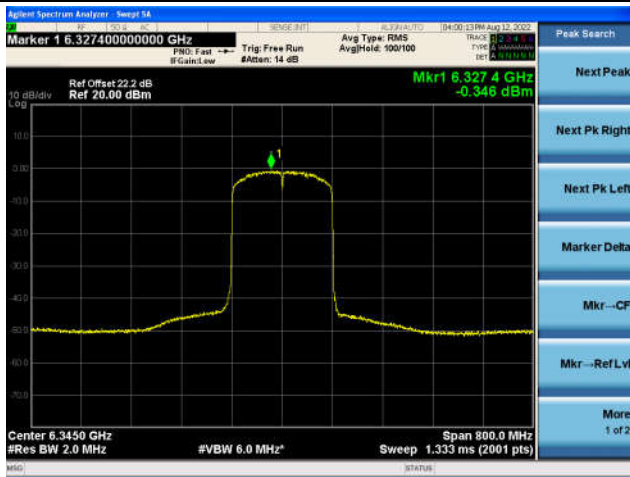

Channel 79 (6345MHz)

The Reference Level