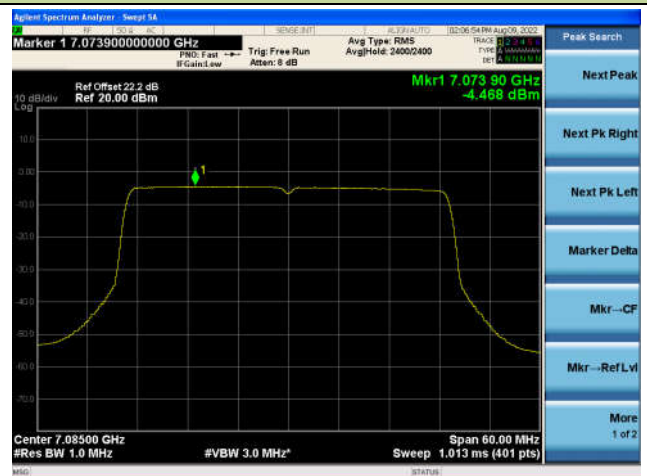

## 802.11ax-HE40 Power Spectral Density - Ant 3

Channel 123 (6565MHz)

Channel 147 (6685MHz)

Channel 187 (6885MHz)

Channel 195 (6925MHz)

Channel 211 (7005MHz)

Channel 227 (7085MHz)