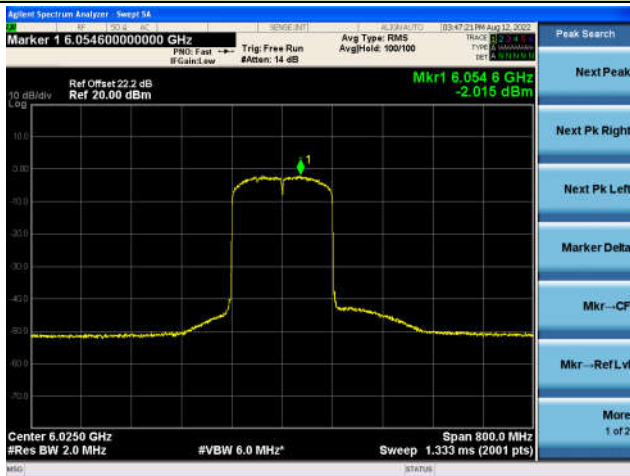

## The Mask Data

802.11ax-HE160 - Ant 0

Channel 15 (6025MHz)

The Reference Level

The Mask Data

Channel 47 (6185MHz)

The Reference Level

The Mask Data