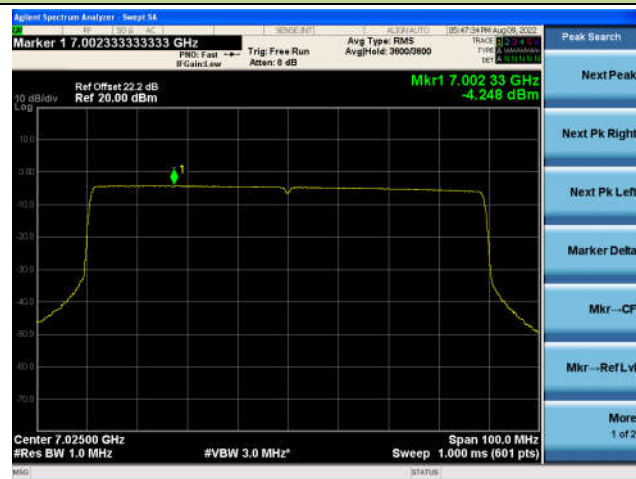

Channel 151 (6705MHz)

Channel 167 (6785MHz)

Channel 183 (6865MHz)

Channel 199 (6945MHz)

Channel 215 (7025MHz)

## 802.11ax-HE160 Power Spectral Density - Ant 3

Channel 15 (6025MHz)

Channel 47 (6185MHz)

Channel 79 (6345MHz)

Channel 111 (6505MHz)

Channel 143 (6665MHz)

Channel 175 (6825MHz)

802.11ax-HE160 Power Spectral Density - Ant 3