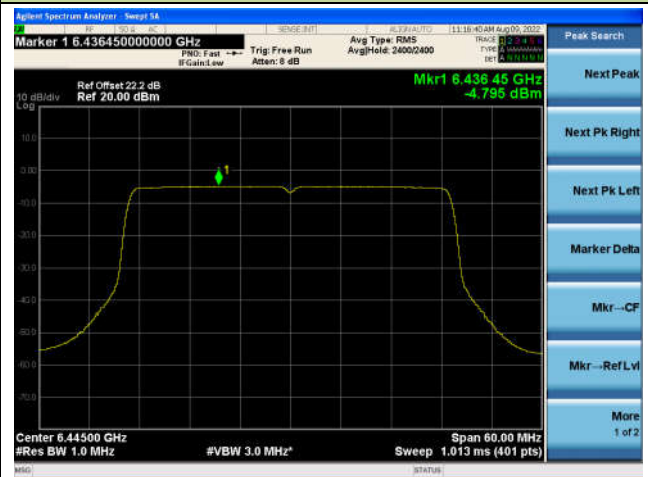

## 802.11ax-HE40 Power Spectral Density - Ant 2

Channel 3 (5965MHz)

Channel 51 (6205MHz)

Channel 91 (6405MHz)

Channel 99 (6445MHz)

Channel 107 (6485MHz)

Channel 115 (6525MHz)