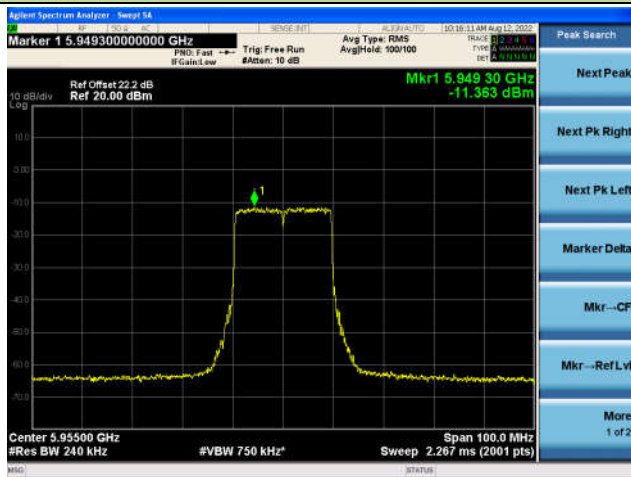

Channel 207 (6985MHz)

**A.5 In-Band Emission Measurement**

Test Site	NS-TR2	Test Engineer	Summer Tang
Test Date	2022-08-12		

**802.11ax-HE20 - Ant 0**  
**Channel 01 (5955MHz)**

The Reference Level

The Mask Data

**Channel 49 (6195MHz)**

The Reference Level

The Mask Data