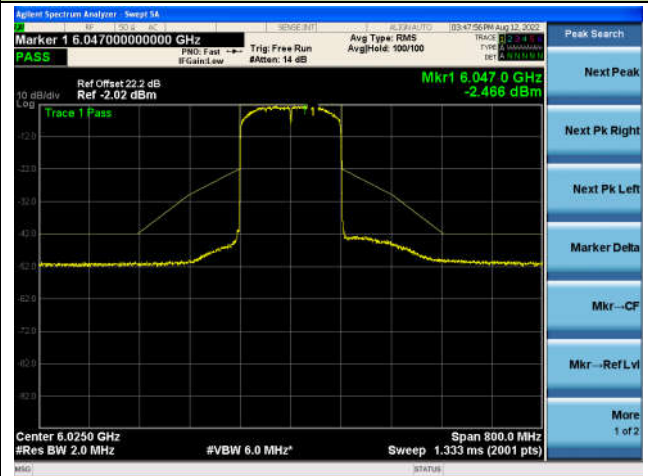

## The Mask Data

802.11ax-HE160 - Ant 0

Channel 15 (6025MHz)

The Reference Level

The Mask Data

Channel 47 (6185MHz)

The Reference Level

The Mask Data