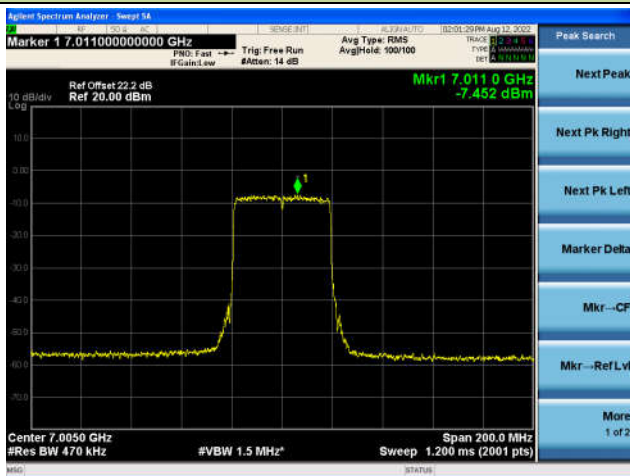

Channel 211 (7005MHz)

The Reference Level