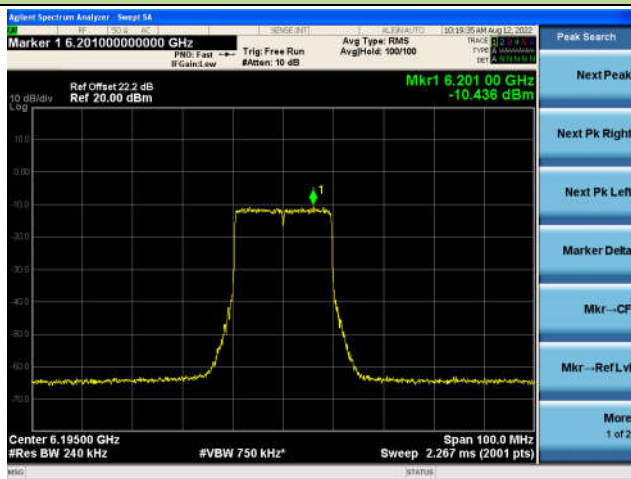

Channel 207 (6985MHz)

**A.5 In-Band Emission Measurement**

Test Site	NS-TR2	Test Engineer	Summer Tang
Test Date	2022-08-12		

**802.11ax-HE20 - Ant 0**  
**Channel 01 (5955MHz)**

The Reference Level

The Mask Data

**Channel 49 (6195MHz)**

The Reference Level

The Mask Data