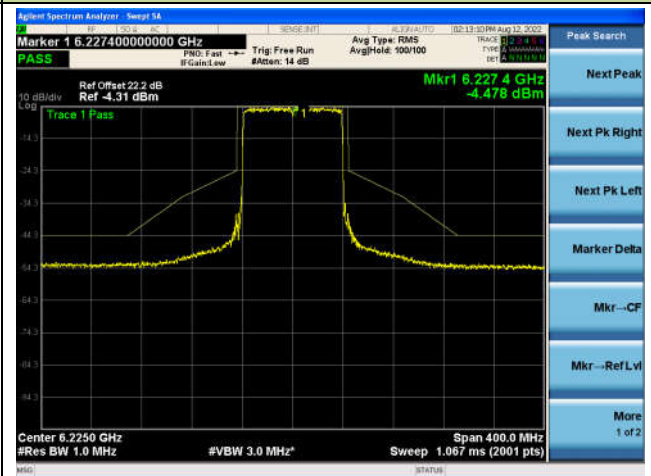

The Mask Data