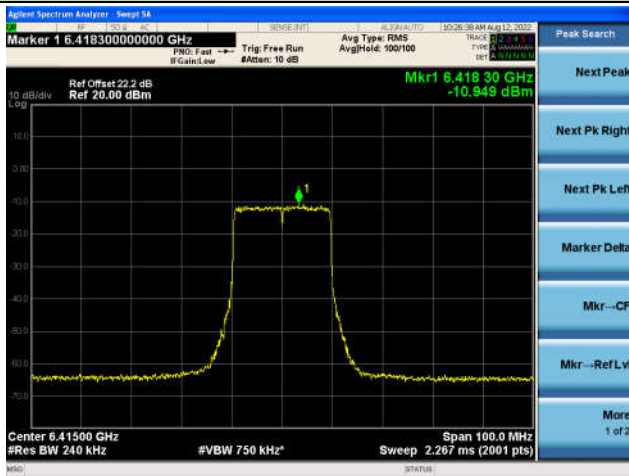

802.11ax-HE20 - Ant 0

Channel 93 (6415MHz)

The Reference Level