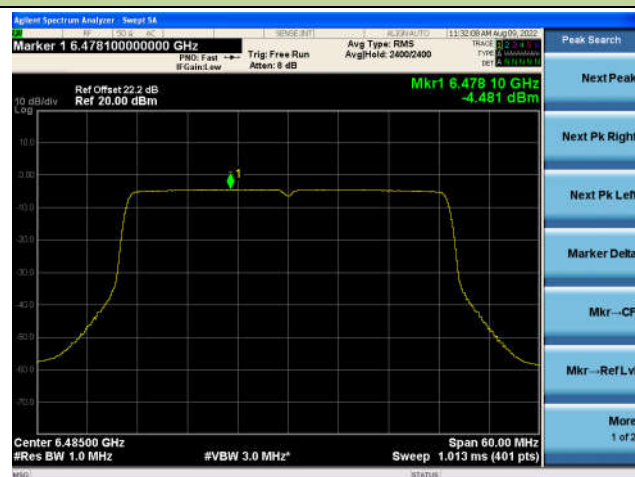

## 802.11ax-HE40 Power Spectral Density - Ant 3

Channel 3 (5965MHz)

Channel 51 (6205MHz)

Channel 91 (6405MHz)

Channel 99 (6445MHz)

Channel 107 (6485MHz)

Channel 115 (6525MHz)