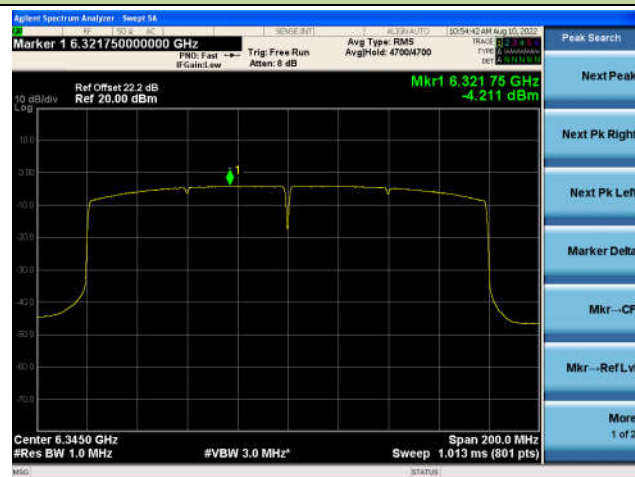

## 802.11ax-HE160 Power Spectral Density - Ant 3

Channel 15 (6025MHz)

Channel 47 (6185MHz)

Channel 79 (6345MHz)

Channel 111 (6505MHz)

Channel 143 (6665MHz)

Channel 175 (6825MHz)

802.11ax-HE160 Power Spectral Density - Ant 3