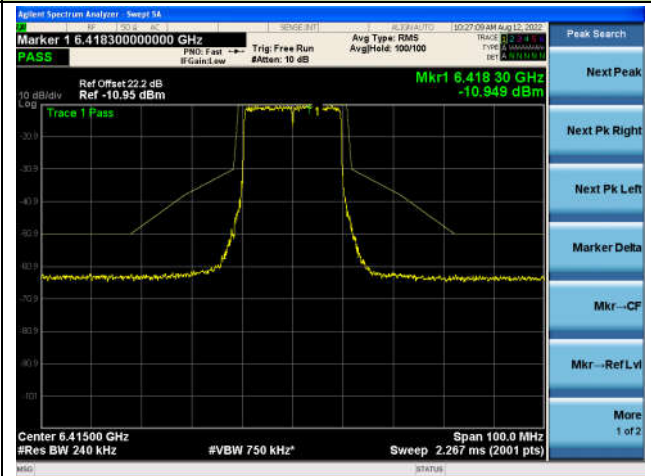

The Mask Data