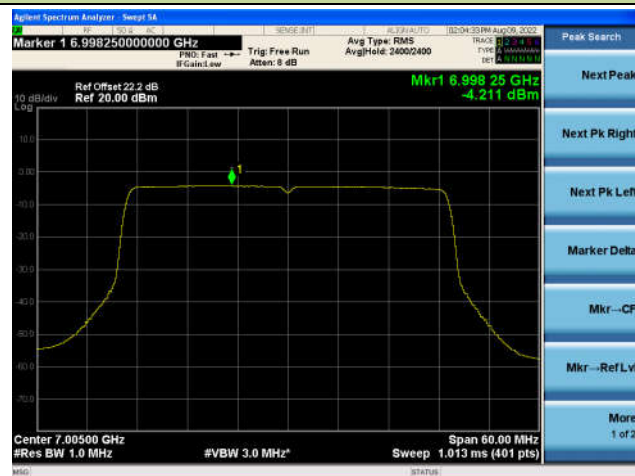

## 802.11ax-HE40 Power Spectral Density - Ant 3

Channel 123 (6565MHz)

Channel 147 (6685MHz)

Channel 187 (6885MHz)

Channel 195 (6925MHz)

Channel 211 (7005MHz)

Channel 227 (7085MHz)