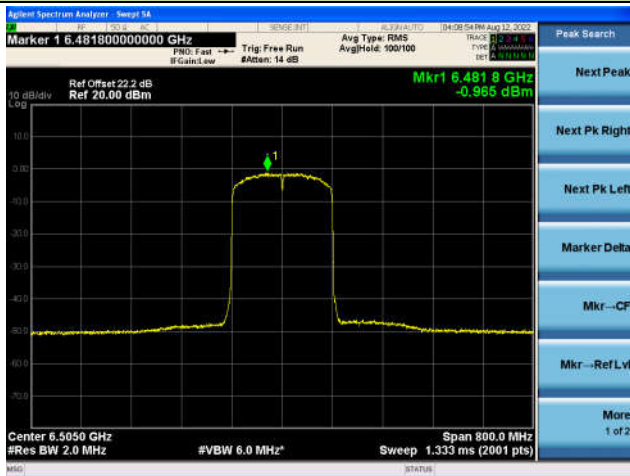

Channel 79 (6345MHz)

The Reference Level

The Mask Data

802.11ax-HE160 - Ant 0

Channel 111 (6505MHz)

The Reference Level

The Mask Data

Channel 143 (6665MHz)