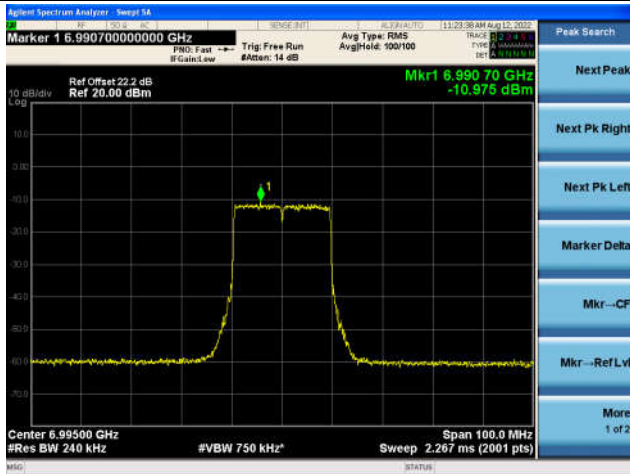

802.11ax-HE20 - Ant 0

Channel 209 (6995MHz)

The Reference Level