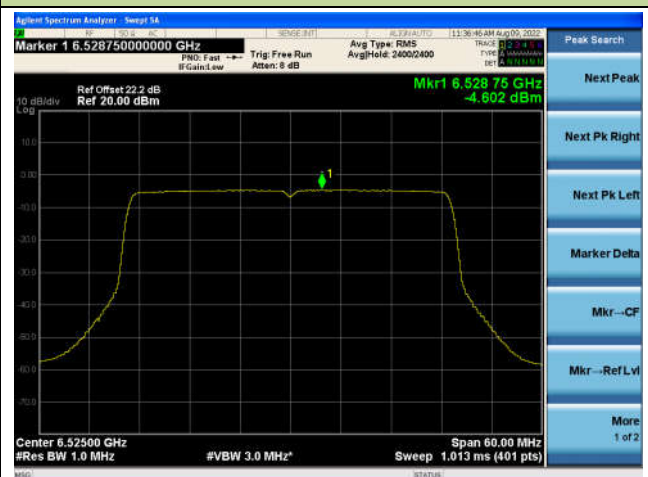

## 802.11ax-HE40 Power Spectral Density - Ant 2

Channel 3 (5965MHz)

Channel 51 (6205MHz)

Channel 91 (6405MHz)

Channel 99 (6445MHz)

Channel 107 (6485MHz)

Channel 115 (6525MHz)