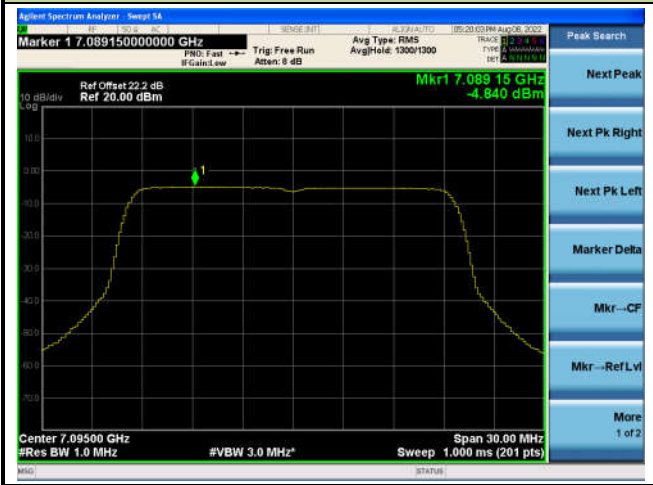

## 802.11ax-HE20 Power Spectral Density - Ant 3

Channel 117 (6535MHz)

Channel 149 (6695MHz)

Channel 181 (6855MHz)

Channel 185 (6875MHz)

Channel 189 (6895MHz)

Channel 209 (6995MHz)

802.11ax-HE20 Power Spectral Density - Ant 3

Channel 229 (7095MHz)