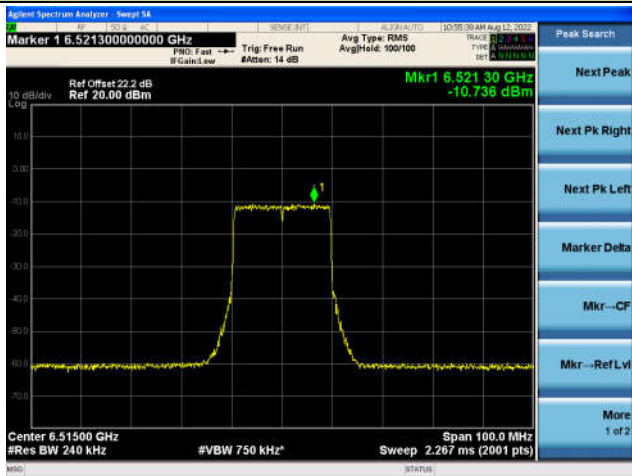

802.11ax-HE20 - Ant 0

Channel 113 (6515MHz)

The Reference Level