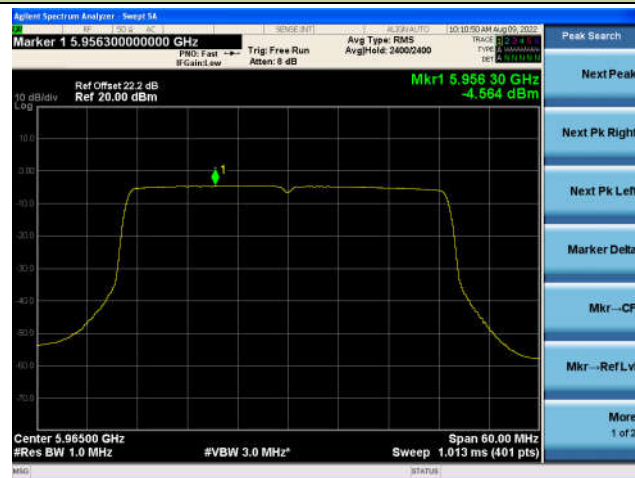

802.11ax-HE40 Power Spectral Density - Ant 2

Channel 3 (5965MHz)