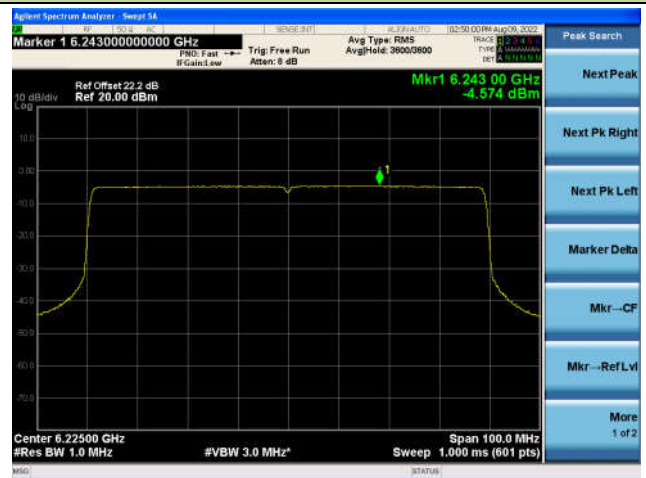

Channel 55 (6225MHz)