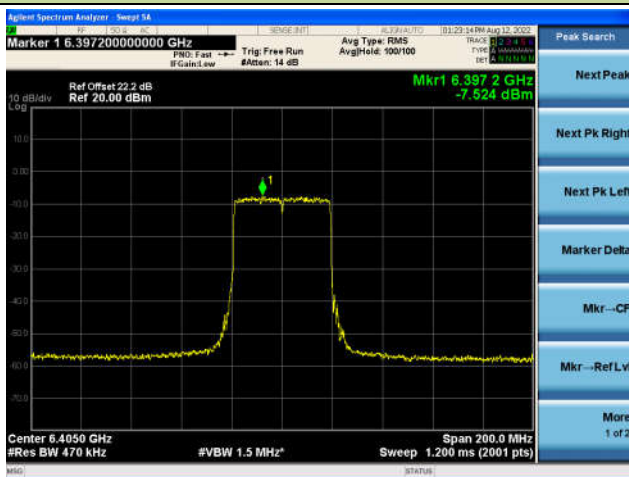

Channel 91 (6405MHz)

The Reference Level