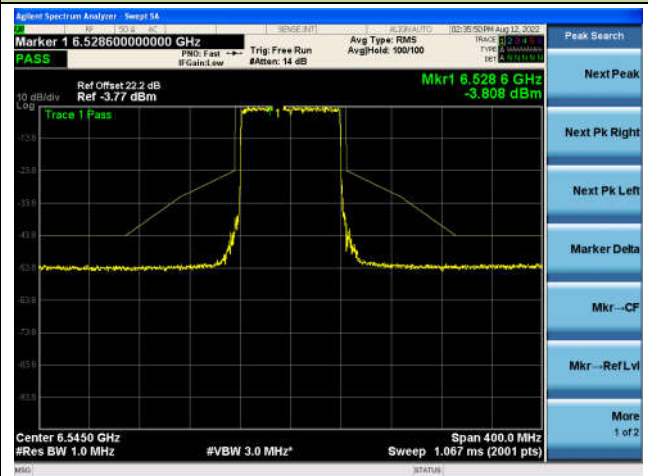

The Mask Data