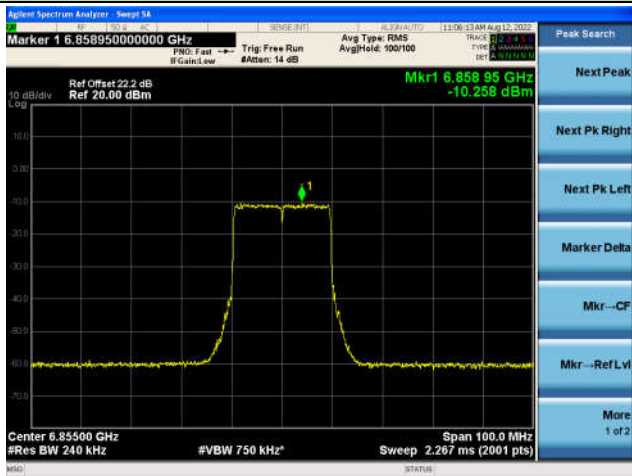

802.11ax-HE20 - Ant 0

Channel 181 (6855MHz)

The Reference Level