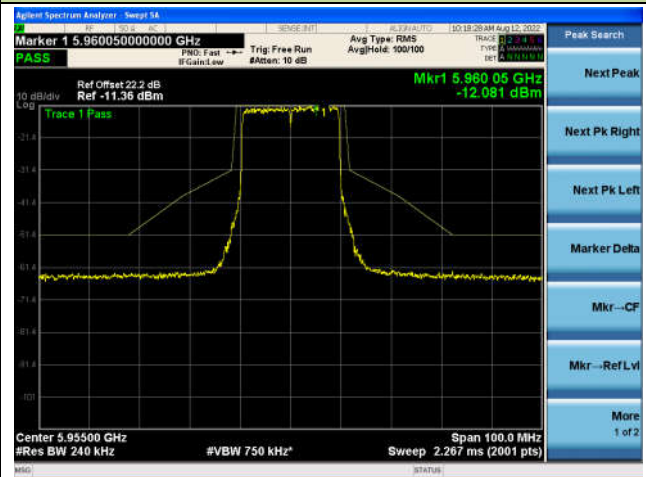

Channel 207 (6985MHz)

**A.5 In-Band Emission Measurement**

Test Site	NS-TR2	Test Engineer	Summer Tang
Test Date	2022-08-12		

**802.11ax-HE20 - Ant 0**  
**Channel 01 (5955MHz)**

The Reference Level

The Mask Data

**Channel 49 (6195MHz)**

The Reference Level

The Mask Data