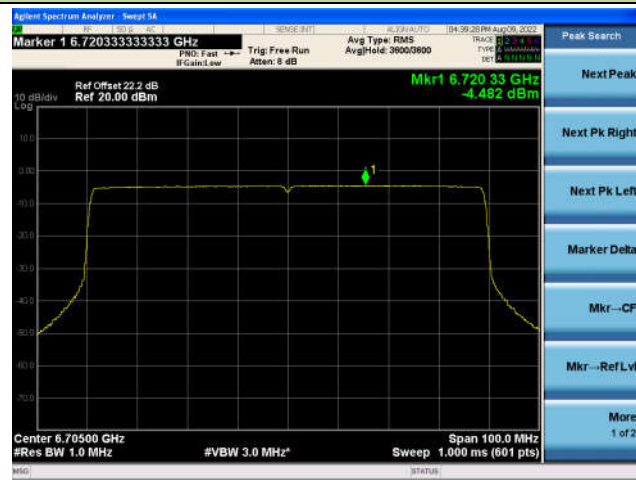

## 802.11ax-HE80 Power Spectral Density - Ant 2

Channel 7 (5985MHz)

Channel 55 (6225MHz)

Channel 87 (6385MHz)

Channel 103 (6465MHz)

Channel 119 (6545MHz)

Channel 135 (6625MHz)

802.11ax-HE80 Power Spectral Density - Ant 2

Channel 151 (6705MHz)

Channel 167 (6785MHz)

Channel 183 (6865MHz)

Channel 199 (6945MHz)

Channel 215 (7025MHz)