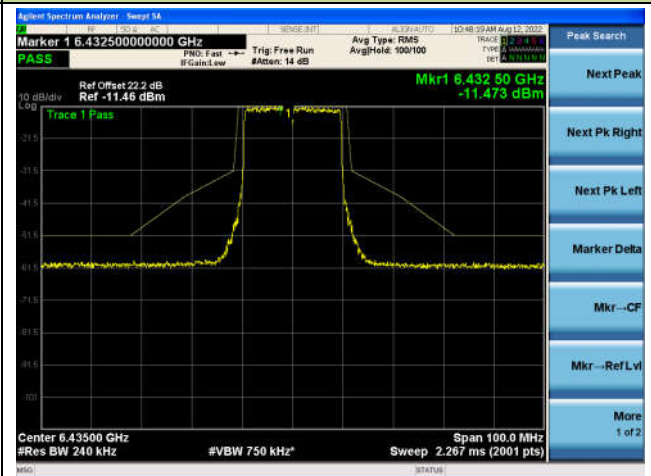

The Mask Data