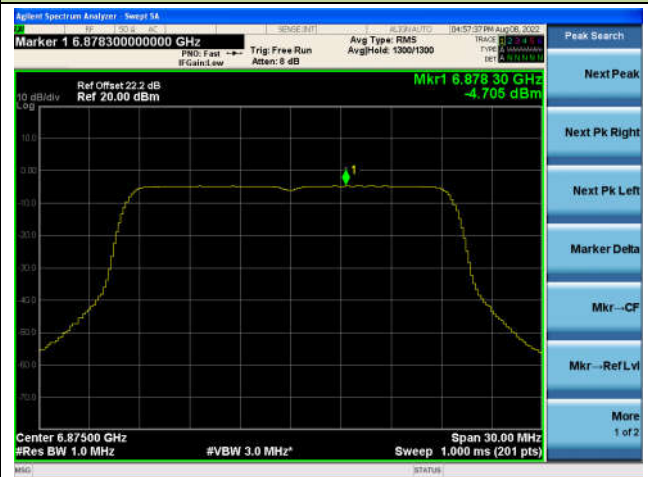

## 802.11ax-HE20 Power Spectral Density - Ant 3

Channel 117 (6535MHz)

Channel 149 (6695MHz)

Channel 181 (6855MHz)

Channel 185 (6875MHz)

Channel 189 (6895MHz)

Channel 209 (6995MHz)

802.11ax-HE20 Power Spectral Density - Ant 3

Channel 229 (7095MHz)