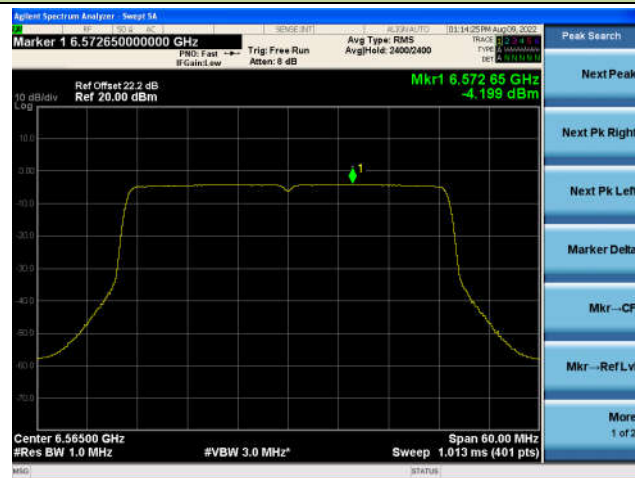

802.11ax-HE40 Power Spectral Density - Ant 3

Channel 123 (6565MHz)