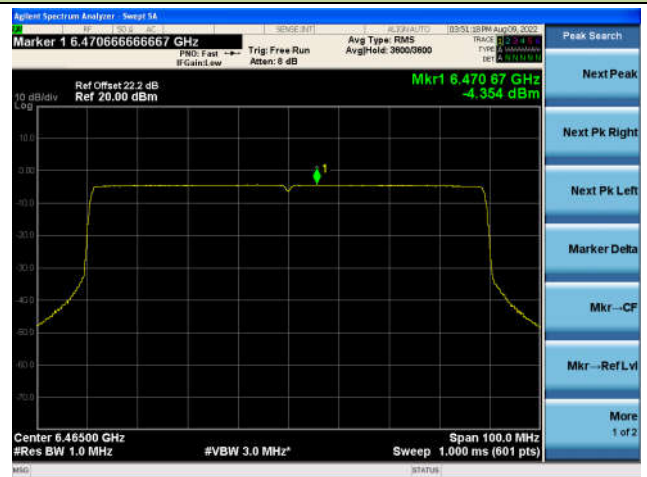

## 802.11ax-HE80 Power Spectral Density - Ant 3

Channel 7 (5985MHz)

Channel 55 (6225MHz)

Channel 87 (6385MHz)

Channel 103 (6465MHz)

Channel 119 (6545MHz)

Channel 135 (6625MHz)

802.11ax-HE80 Power Spectral Density - Ant 3