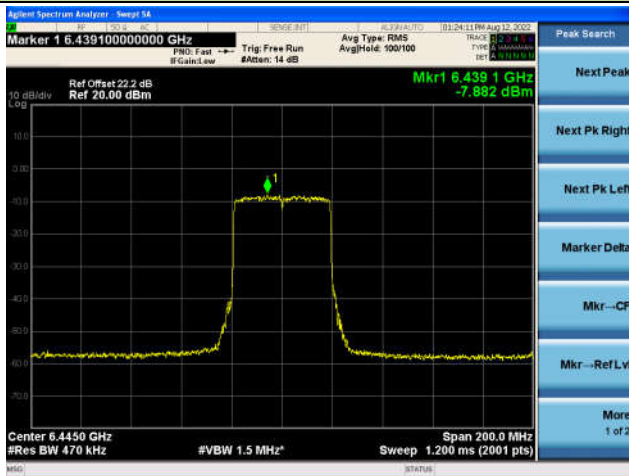

802.11ax-HE40 - Ant 0

Channel 99 (6445MHz)

The Reference Level