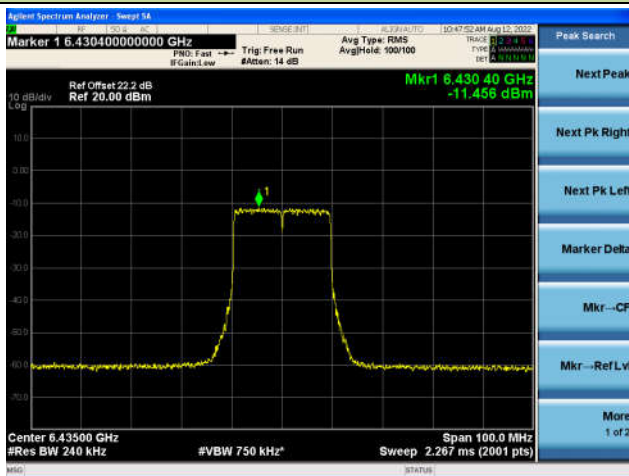

Channel 97 (6435MHz)

The Reference Level