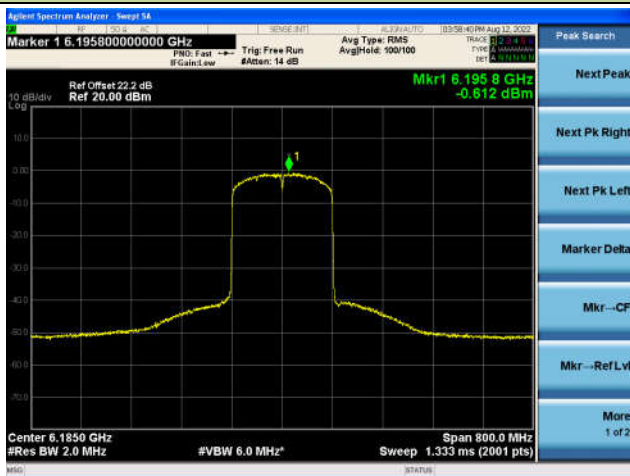

## The Mask Data

802.11ax-HE160 - Ant 0

Channel 15 (6025MHz)

The Reference Level

The Mask Data

Channel 47 (6185MHz)

The Reference Level

The Mask Data