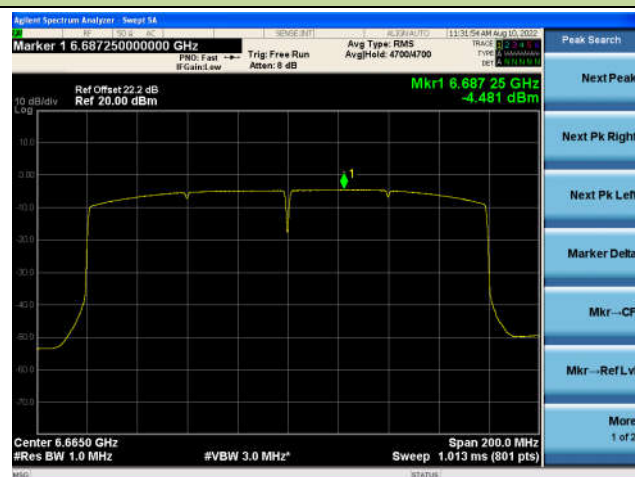

## 802.11ax-HE160 Power Spectral Density - Ant 3

Channel 15 (6025MHz)

Channel 47 (6185MHz)

Channel 79 (6345MHz)

Channel 111 (6505MHz)

Channel 143 (6665MHz)

Channel 175 (6825MHz)

802.11ax-HE160 Power Spectral Density - Ant 3