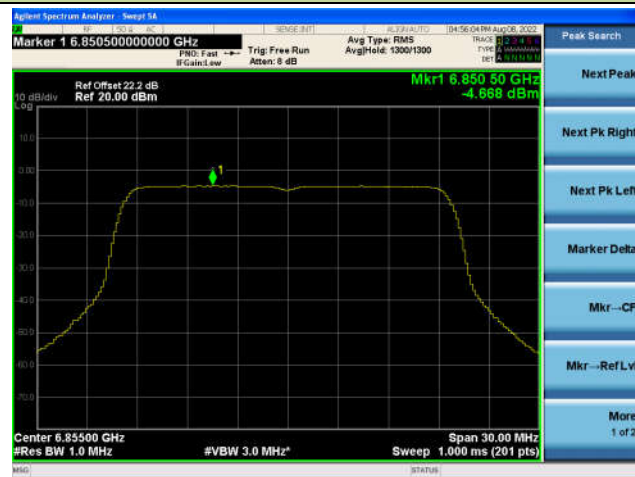

## 802.11ax-HE20 Power Spectral Density - Ant 3

Channel 117 (6535MHz)

Channel 149 (6695MHz)

Channel 181 (6855MHz)

Channel 185 (6875MHz)

Channel 189 (6895MHz)

Channel 209 (6995MHz)

802.11ax-HE20 Power Spectral Density - Ant 3

Channel 229 (7095MHz)