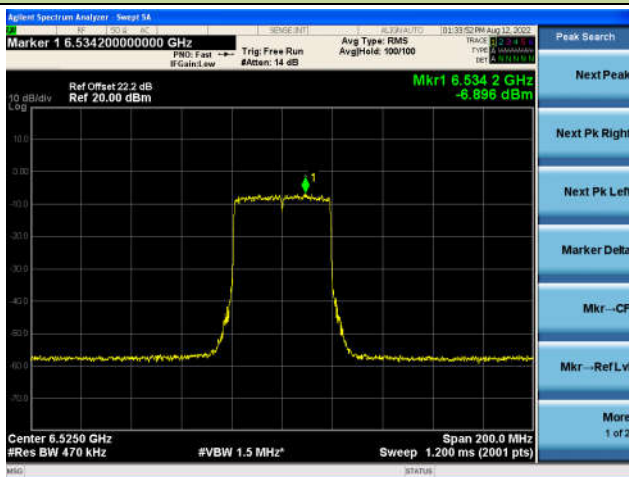

Channel 115 (6525MHz)

The Reference Level