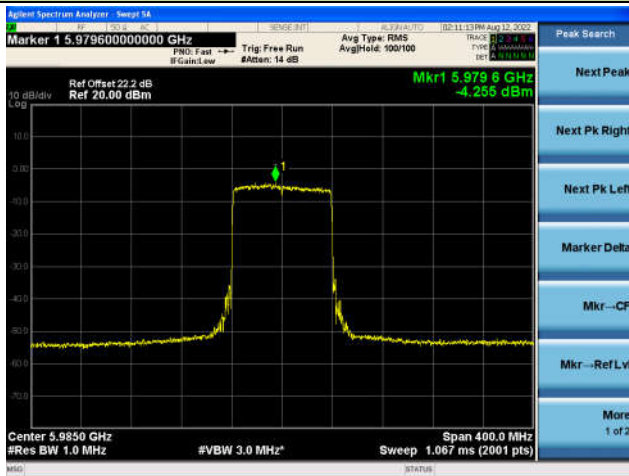

802.11ax-HE80 - Ant 0

Channel 07 (5985MHz)

The Reference Level