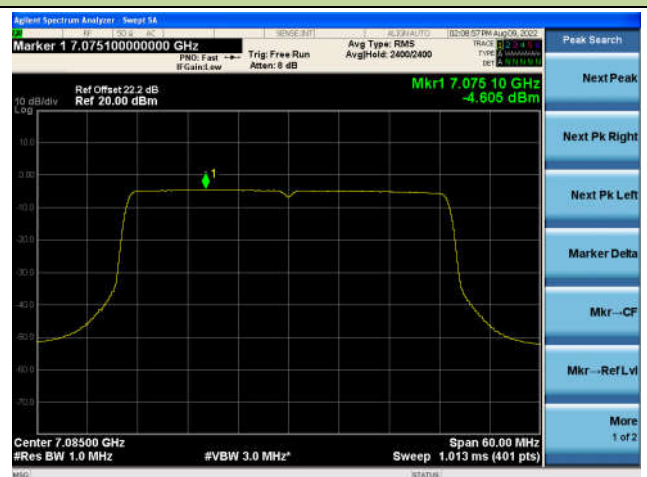

## 802.11ax-HE40 Power Spectral Density - Ant 2

Channel 123 (6565MHz)

Channel 147 (6685MHz)

Channel 187 (6885MHz)

Channel 195 (6925MHz)

Channel 211 (7005MHz)

Channel 227 (7085MHz)