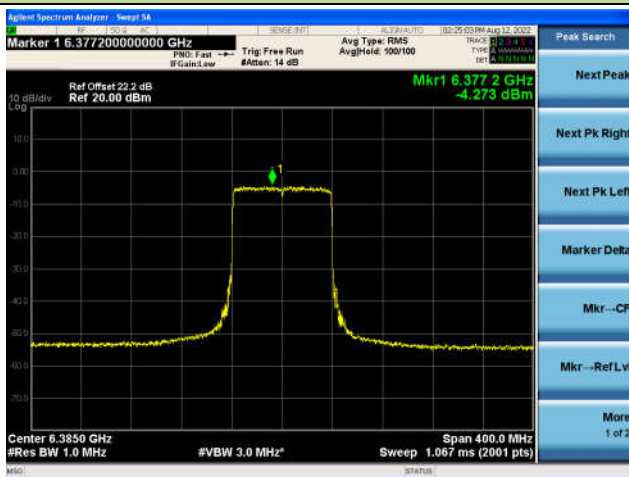

Channel 87 (6385MHz)

The Reference Level