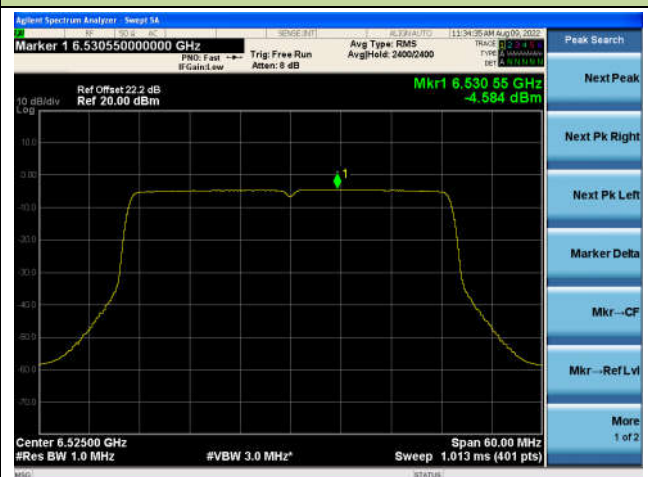

## 802.11ax-HE40 Power Spectral Density - Ant 3

Channel 3 (5965MHz)

Channel 51 (6205MHz)

Channel 91 (6405MHz)

Channel 99 (6445MHz)

Channel 107 (6485MHz)

Channel 115 (6525MHz)