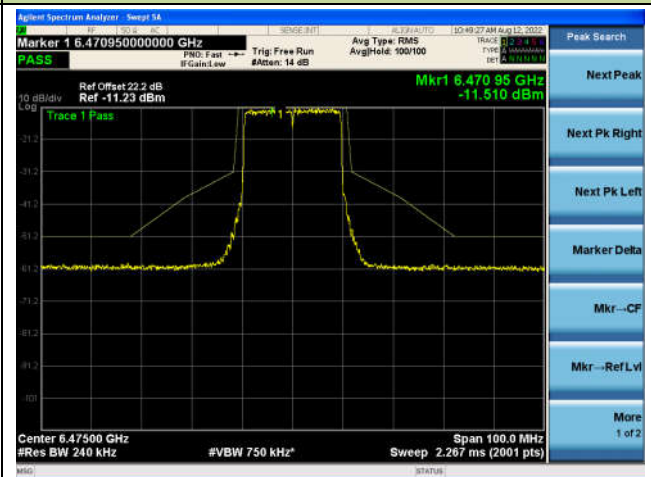

The Mask Data