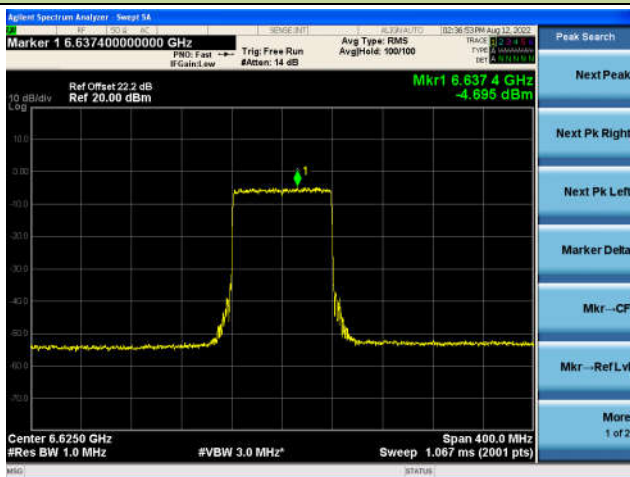

Channel 135 (6625MHz)

The Reference Level