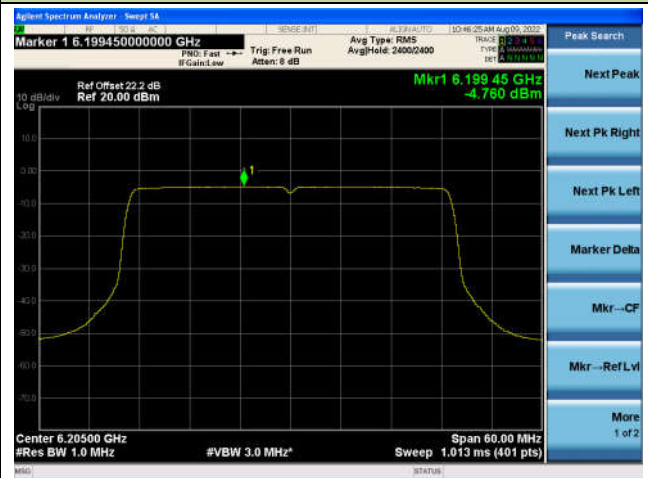

Channel 51 (6205MHz)