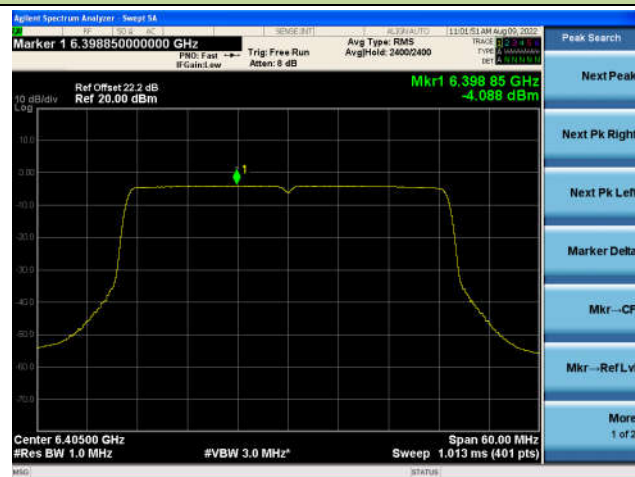

Channel 229 (7095MHz)

## 802.11ax-HE40 Power Spectral Density - Ant 3

Channel 3 (5965MHz)

Channel 51 (6205MHz)

Channel 91 (6405MHz)

Channel 99 (6445MHz)

Channel 107 (6485MHz)

Channel 115 (6525MHz)