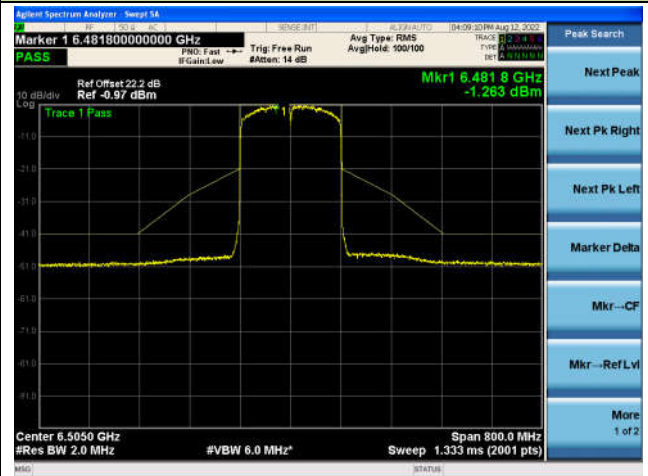

Channel 79 (6345MHz)

The Reference Level

The Mask Data

802.11ax-HE160 - Ant 0

Channel 111 (6505MHz)

The Reference Level

The Mask Data

Channel 143 (6665MHz)