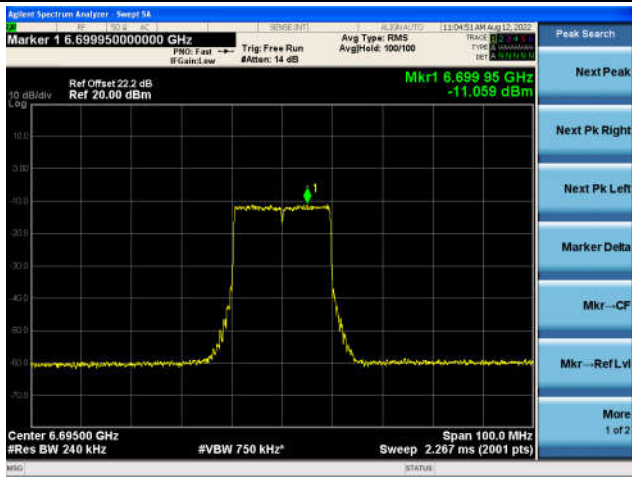

Channel 149 (6695MHz)

The Reference Level