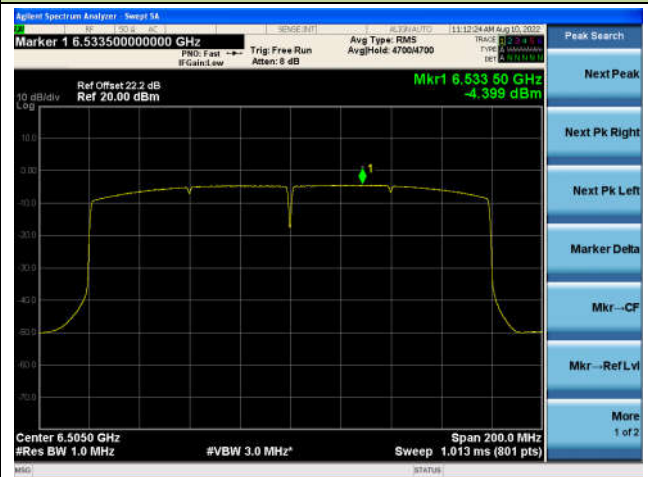

## 802.11ax-HE160 Power Spectral Density - Ant 2

Channel 15 (6025MHz)

Channel 47 (6185MHz)

Channel 79 (6345MHz)

Channel 111 (6505MHz)

Channel 143 (6665MHz)

Channel 175 (6825MHz)

802.11ax-HE160 Power Spectral Density - Ant 2

Channel 207 (6985MHz)