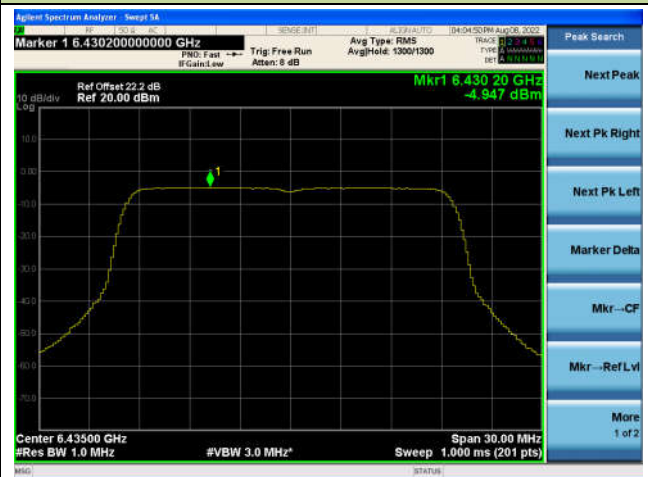

Channel 207 (6985MHz)

## 802.11ax-HE20 Power Spectral Density - Ant 3

Channel 1 (5955MHz)

Channel 49 (6195MHz)

Channel 93 (6415MHz)

Channel 97 (6435MHz)

Channel 105 (6475MHz)

Channel 113 (6515MHz)