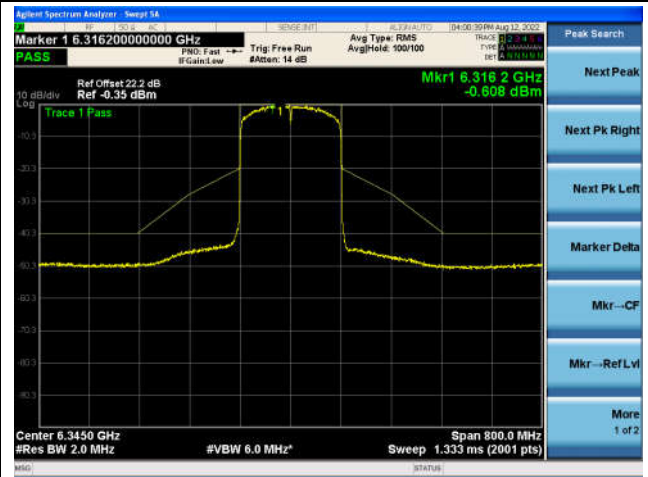

The Mask Data