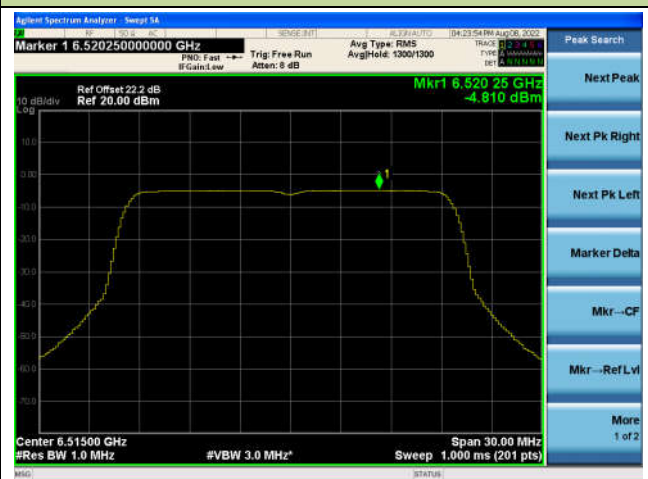

## 802.11ax-HE20 Power Spectral Density - Ant 3

Channel 1 (5955MHz)

Channel 49 (6195MHz)

Channel 93 (6415MHz)

Channel 97 (6435MHz)

Channel 105 (6475MHz)

Channel 113 (6515MHz)