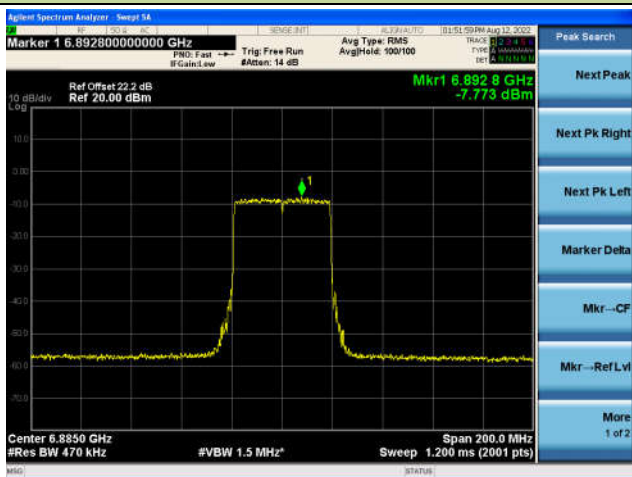

Channel 187 (6885MHz)

The Reference Level