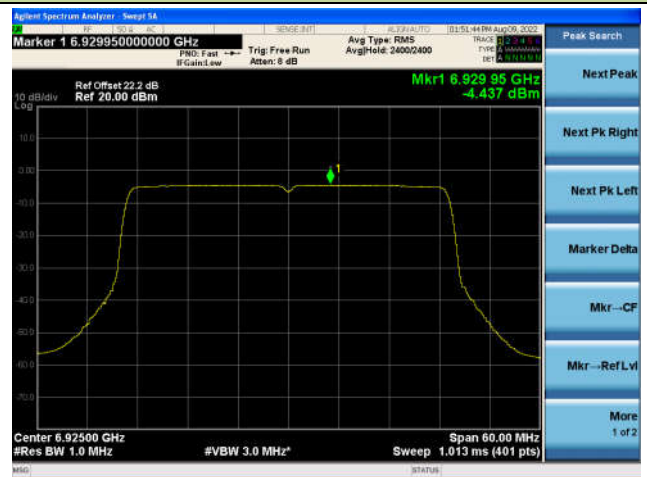

## 802.11ax-HE40 Power Spectral Density - Ant 2

Channel 123 (6565MHz)

Channel 147 (6685MHz)

Channel 187 (6885MHz)

Channel 195 (6925MHz)

Channel 211 (7005MHz)

Channel 227 (7085MHz)