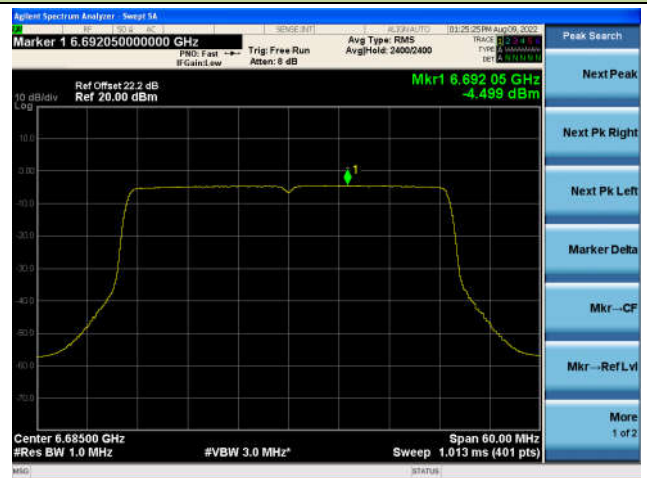

Channel 147 (6685MHz)