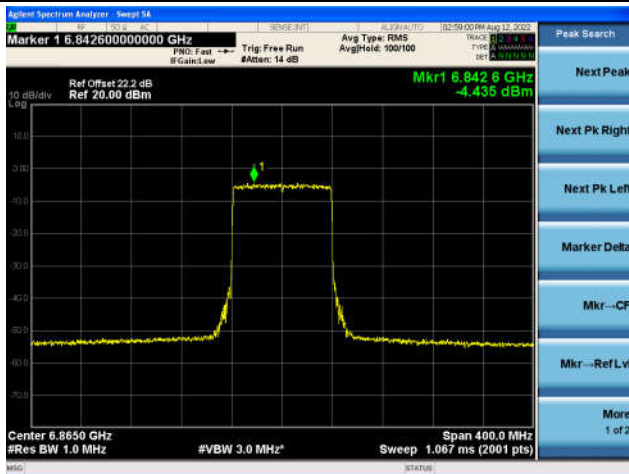

Channel 183 (6865MHz)

The Reference Level