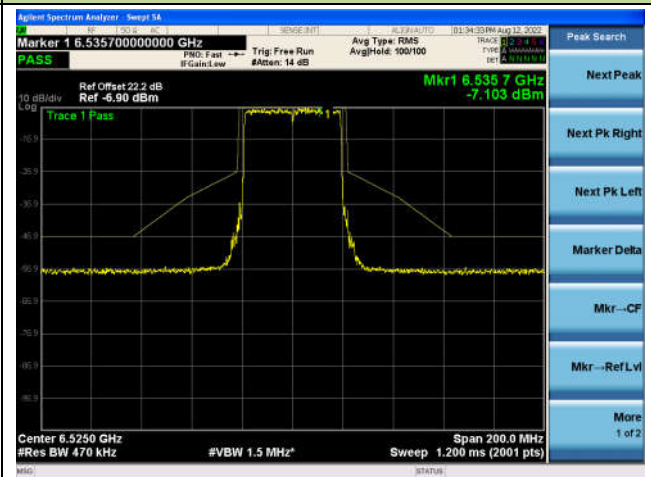

The Mask Data