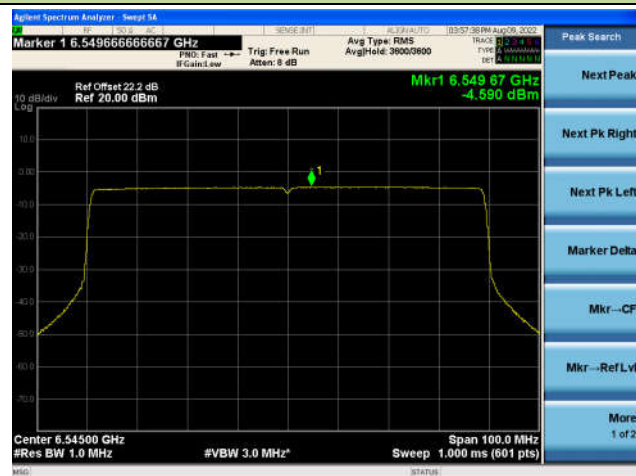

## 802.11ax-HE80 Power Spectral Density - Ant 2

Channel 7 (5985MHz)

Channel 55 (6225MHz)

Channel 87 (6385MHz)

Channel 103 (6465MHz)

Channel 119 (6545MHz)

Channel 135 (6625MHz)

802.11ax-HE80 Power Spectral Density - Ant 2

Channel 151 (6705MHz)

Channel 167 (6785MHz)

Channel 183 (6865MHz)

Channel 199 (6945MHz)

Channel 215 (7025MHz)