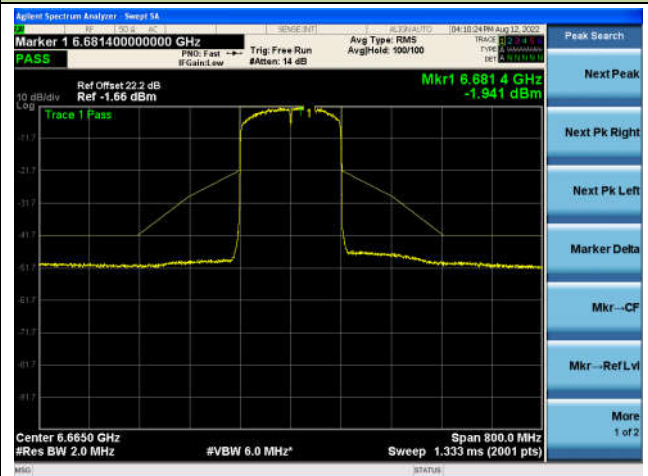

The Mask Data