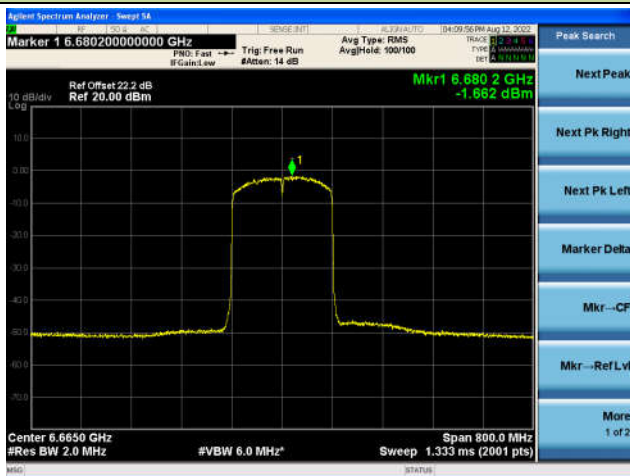

Channel 143 (6665MHz)

The Reference Level