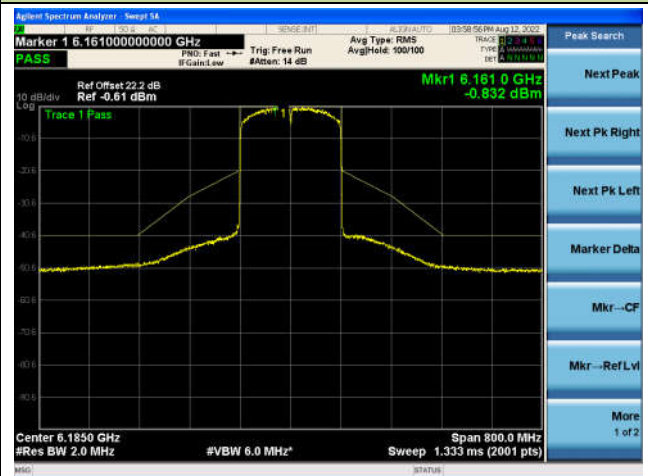

## The Mask Data

802.11ax-HE160 - Ant 0

Channel 15 (6025MHz)

The Reference Level

The Mask Data

Channel 47 (6185MHz)

The Reference Level

The Mask Data