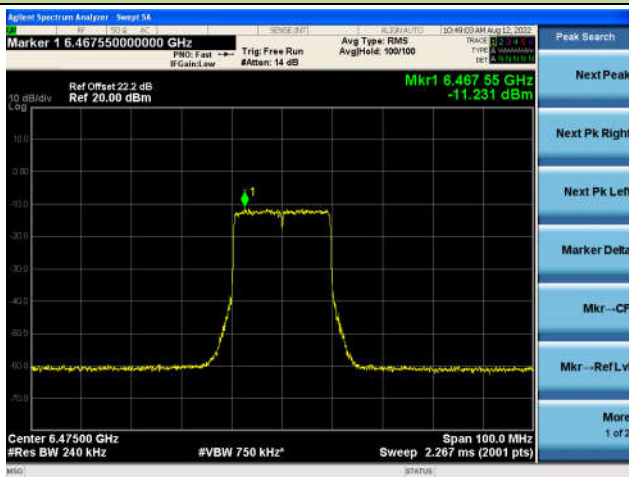

Channel 105 (6475MHz)

The Reference Level