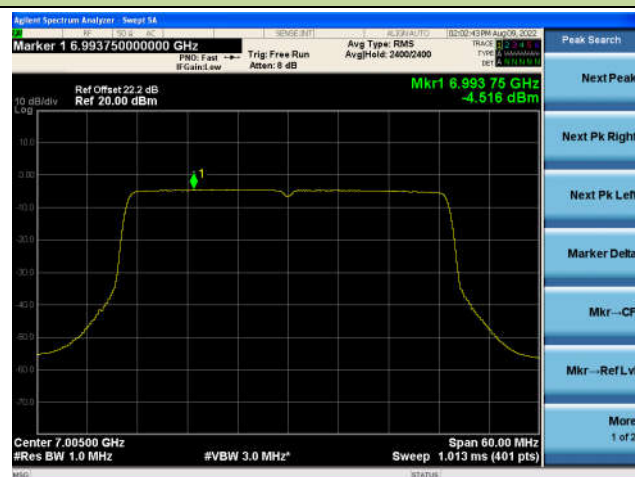

## 802.11ax-HE40 Power Spectral Density - Ant 2

Channel 123 (6565MHz)

Channel 147 (6685MHz)

Channel 187 (6885MHz)

Channel 195 (6925MHz)

Channel 211 (7005MHz)

Channel 227 (7085MHz)