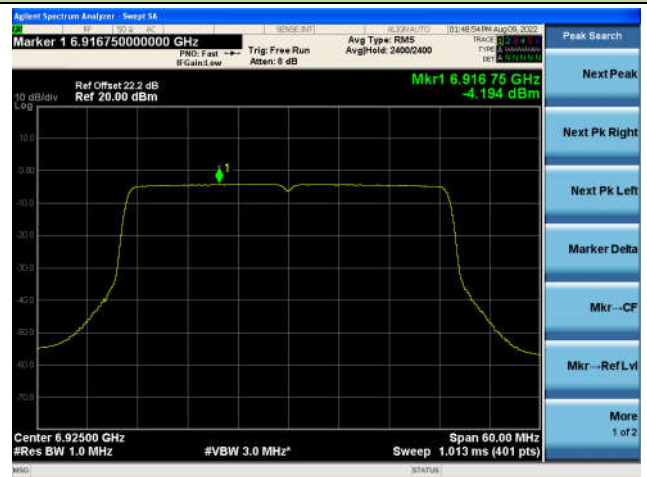

## 802.11ax-HE40 Power Spectral Density - Ant 3

Channel 123 (6565MHz)

Channel 147 (6685MHz)

Channel 187 (6885MHz)

Channel 195 (6925MHz)

Channel 211 (7005MHz)

Channel 227 (7085MHz)