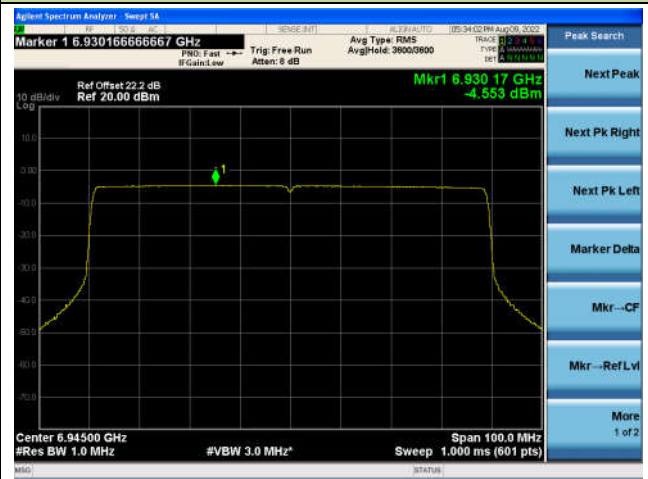

Channel 151 (6705MHz)

Channel 167 (6785MHz)

Channel 183 (6865MHz)

Channel 199 (6945MHz)

Channel 215 (7025MHz)

## 802.11ax-HE160 Power Spectral Density - Ant 2

Channel 15 (6025MHz)

Channel 47 (6185MHz)

Channel 79 (6345MHz)

Channel 111 (6505MHz)

Channel 143 (6665MHz)

Channel 175 (6825MHz)

802.11ax-HE160 Power Spectral Density - Ant 2