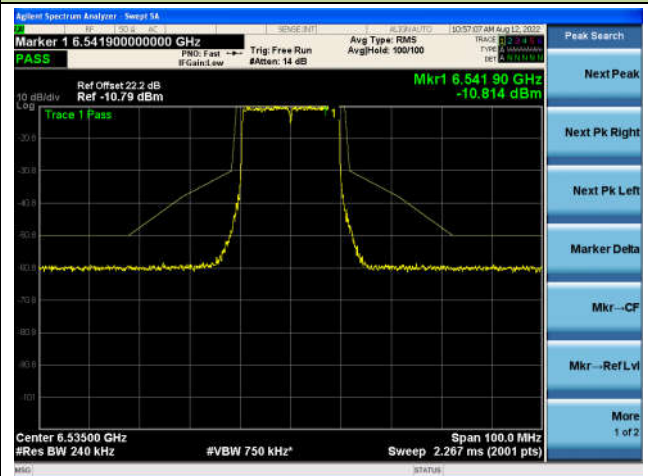

The Mask Data