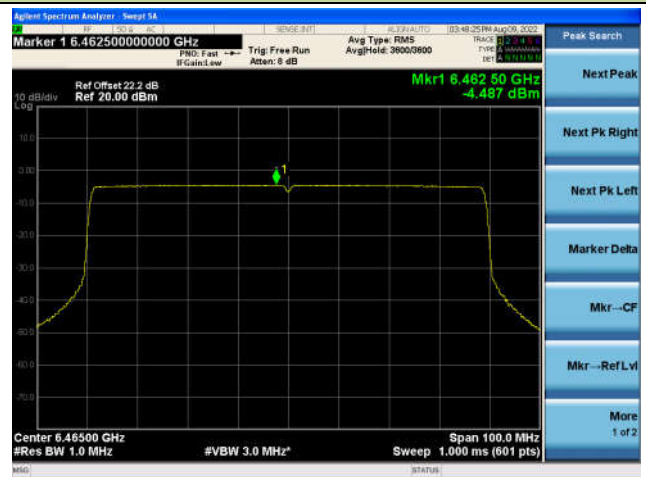

## 802.11ax-HE80 Power Spectral Density - Ant 2

Channel 7 (5985MHz)

Channel 55 (6225MHz)

Channel 87 (6385MHz)

Channel 103 (6465MHz)

Channel 119 (6545MHz)

Channel 135 (6625MHz)

802.11ax-HE80 Power Spectral Density - Ant 2

Channel 151 (6705MHz)

Channel 167 (6785MHz)

Channel 183 (6865MHz)

Channel 199 (6945MHz)

Channel 215 (7025MHz)