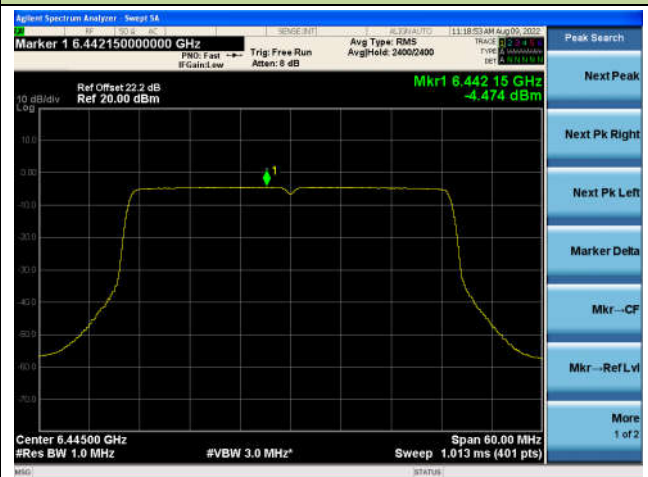

## 802.11ax-HE40 Power Spectral Density - Ant 3

Channel 3 (5965MHz)

Channel 51 (6205MHz)

Channel 91 (6405MHz)

Channel 99 (6445MHz)

Channel 107 (6485MHz)

Channel 115 (6525MHz)