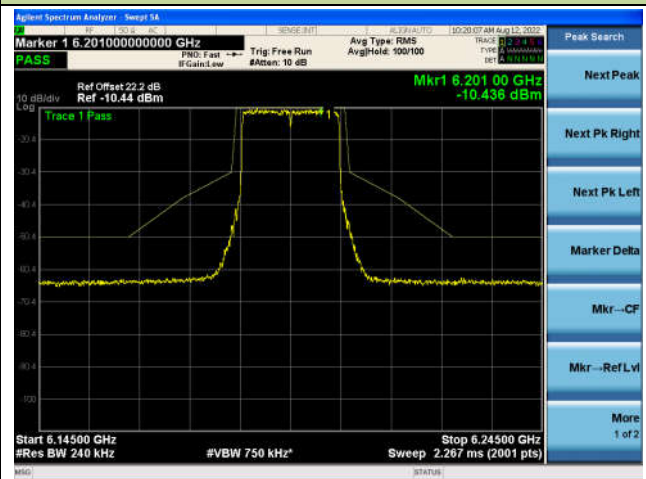

Channel 207 (6985MHz)

**A.5 In-Band Emission Measurement**

Test Site	NS-TR2	Test Engineer	Summer Tang
Test Date	2022-08-12		

**802.11ax-HE20 - Ant 0**  
**Channel 01 (5955MHz)**

The Reference Level

The Mask Data

**Channel 49 (6195MHz)**

The Reference Level

The Mask Data