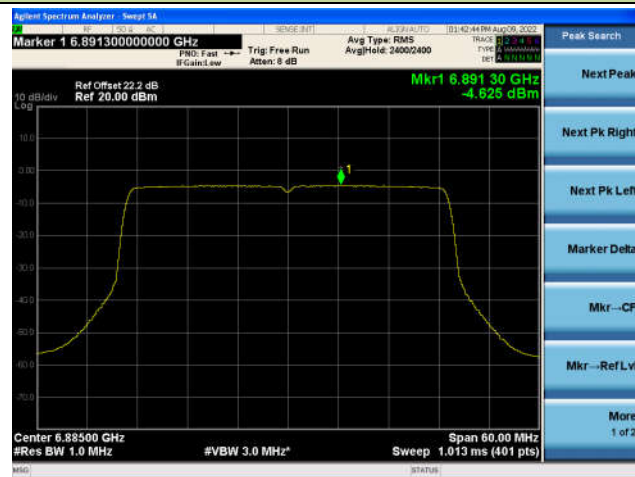

## 802.11ax-HE40 Power Spectral Density - Ant 2

Channel 123 (6565MHz)

Channel 147 (6685MHz)

Channel 187 (6885MHz)

Channel 195 (6925MHz)

Channel 211 (7005MHz)

Channel 227 (7085MHz)