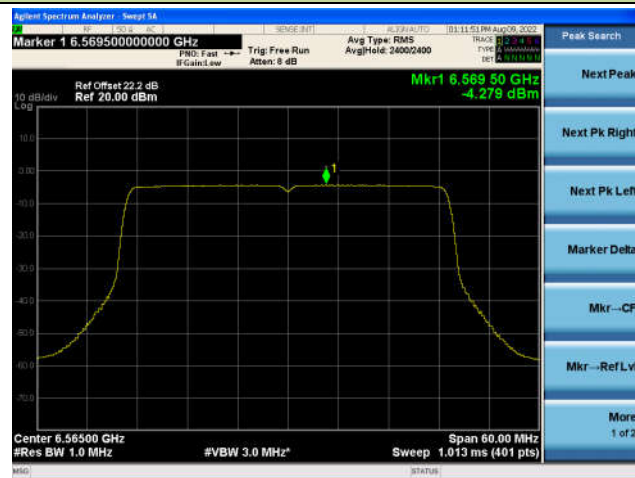

802.11ax-HE40 Power Spectral Density - Ant 2

Channel 123 (6565MHz)