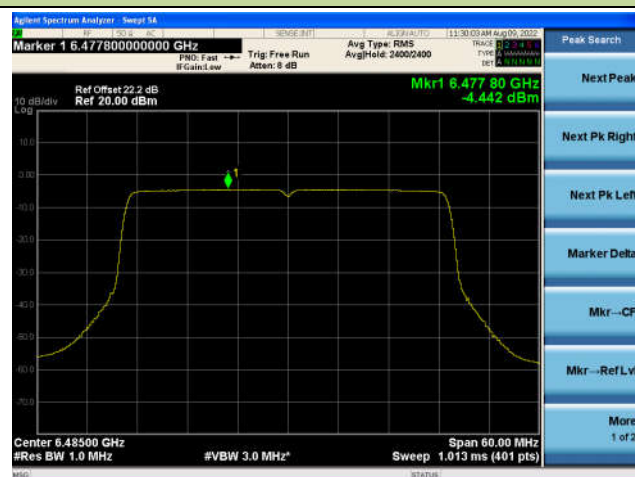

## 802.11ax-HE40 Power Spectral Density - Ant 2

Channel 3 (5965MHz)

Channel 51 (6205MHz)

Channel 91 (6405MHz)

Channel 99 (6445MHz)

Channel 107 (6485MHz)

Channel 115 (6525MHz)