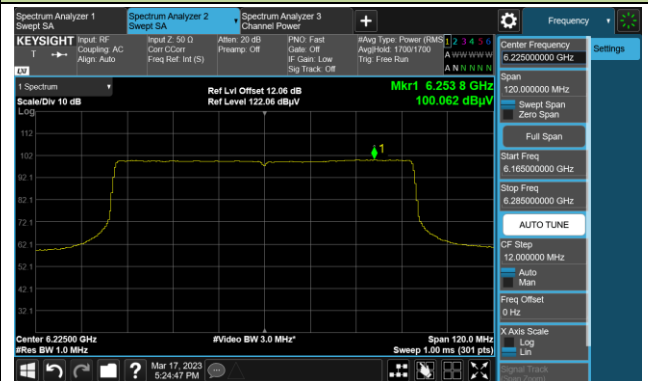

802.11ax-HE40 Power Spectral Density

Channel 179 (6845MHz)

Channel 187 (6885MHz)

Channel 195 (6925MHz)

Channel 211 (7005MHz)

Channel 227 (7085MHz)

802.11ax-HE80 Power Spectral Density

Channel 7 (5985MHz)

Channel 55 (6225MHz)

Channel 87 (6385MHz)

Channel 103 (6465MHz)

Channel 119 (6545MHz)

Channel 135 (6625MHz)

Channel 151 (6705MHz)

Channel 183 (6865MHz)

802.11ax-HE160 Power Spectral Density