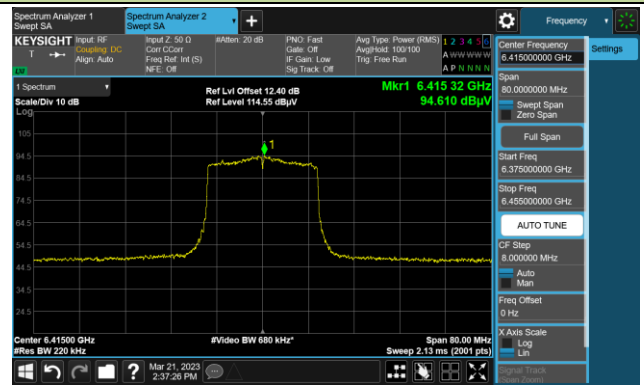

802.11a

Channel 185 (6875MHz)

The Reference Level

The Mask Data

Channel 189 (6895MHz)

The Reference Level

The Mask Data

Channel 213 (7015MHz)

The Reference Level

The Mask Data

802.11ax-HE20

Channel 1 (5955MHz)

The Reference Level

The Mask Data

Channel 49 (6195MHz)

The Reference Level

The Mask Data

Channel 93 (6415MHz)

The Reference Level

The Mask Data

802.11ax-HE20

Channel 97 (6435MHz)

The Reference Level

The Mask Data