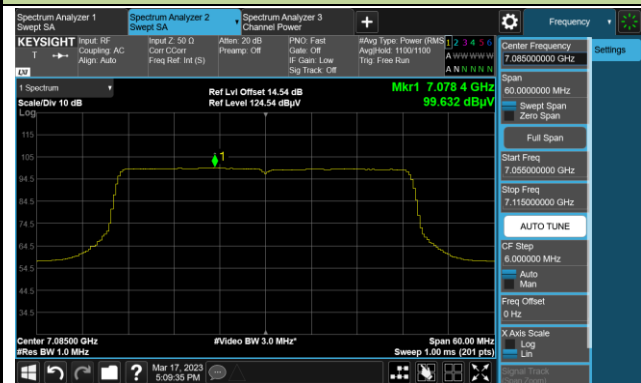

802.11ax-HE40 Power Spectral Density

Channel 179 (6845MHz)

Channel 187 (6885MHz)

Channel 195 (6925MHz)

Channel 211 (7005MHz)

Channel 227 (7085MHz)

802.11ax-HE80 Power Spectral Density

Channel 7 (5985MHz)

Channel 55 (6225MHz)

Channel 87 (6385MHz)

Channel 103 (6465MHz)

Channel 119 (6545MHz)

Channel 135 (6625MHz)

Channel 151 (6705MHz)

Channel 183 (6865MHz)

802.11ax-HE160 Power Spectral Density