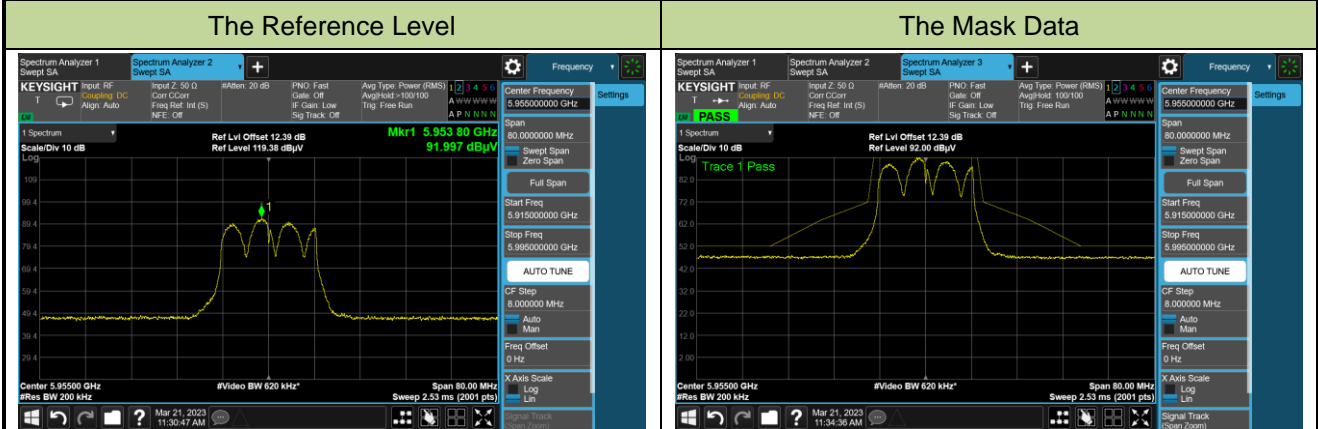

Channel 15 (6025MHz)

Channel 47 (6185MHz)

Channel 79 (6345MHz)

Channel 111 (6505MHz)

Channel 143 (6665MHz)

Channel 175 (6825MHz)

Channel 207 (6985MHz)

A.5 In-Band Emission Measurement

Test Site	SIP-AC2	Test Engineer	Arvin Ding
Test Date	2023-03-21		

802.11a Channel 1 (5955MHz)

Channel 49 (6195MHz)

Channel 93 (6415MHz)

802.11a

Channel 97 (6435MHz)

The Reference Level

The Mask Data