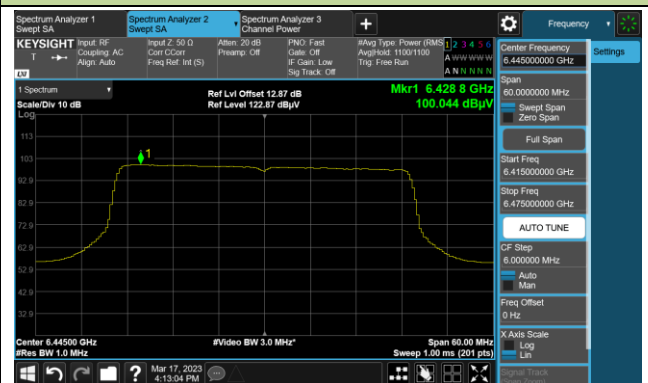

Channel 153 (6715MHz)

802.11ax-HE20 Power Spectral Density

Channel 181 (6855MHz)

Channel 185 (6875MHz)

Channel 189 (6895MHz)

Channel 213 (7015MHz)

Channel 229 (7095MHz)

802.11ax-HE40 Power Spectral Density

Channel 3 (5965MHz)

Channel 51 (6205MHz)

Channel 91 (6405MHz)

Channel 99 (6445MHz)

Channel 107 (6485MHz)

Channel 115 (6525MHz)

Channel 123 (6565MHz)

Channel 147 (6685MHz)

802.11ax-HE40 Power Spectral Density

Channel 179 (6845MHz)

Channel 187 (6885MHz)

Channel 195 (6925MHz)

Channel 211 (7005MHz)

Channel 227 (7085MHz)

802.11ax-HE80 Power Spectral Density

Channel 7 (5985MHz)