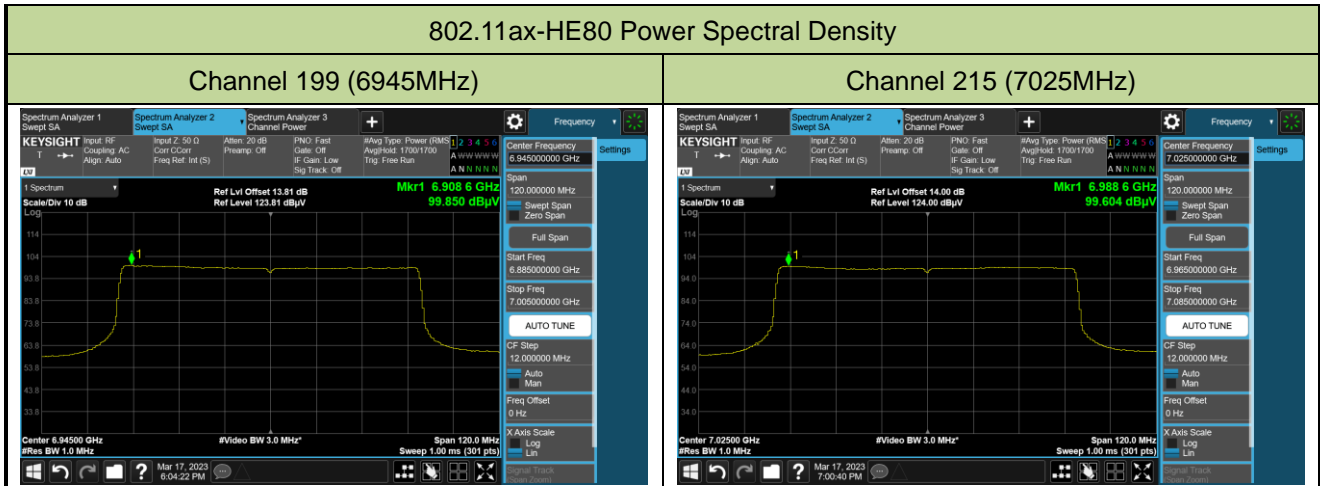

Channel 55 (6225MHz)

Channel 87 (6385MHz)

Channel 103 (6465MHz)

Channel 119 (6545MHz)

Channel 135 (6625MHz)

Channel 151 (6705MHz)

Channel 183 (6865MHz)

802.11ax-HE160 Power Spectral Density

Test Site	SIP-AC2	Test Engineer	Arvin Ding
Test Date	2023-03-21		

802.11a Channel 1 (5955MHz)

Channel 49 (6195MHz)

Channel 93 (6415MHz)

802.11a

Channel 97 (6435MHz)

The Reference Level

The Mask Data