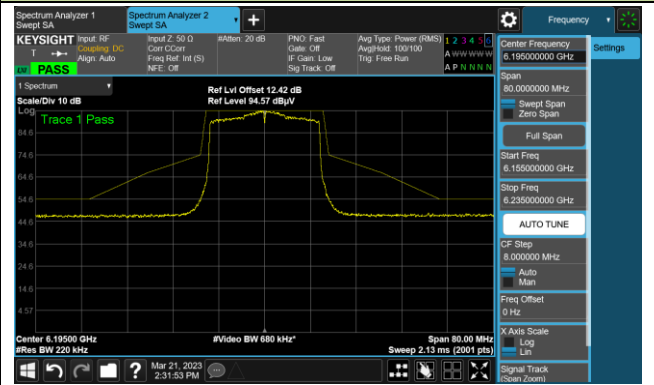

802.11a

Channel 185 (6875MHz)

The Reference Level

The Mask Data

Channel 189 (6895MHz)

The Reference Level

The Mask Data

Channel 213 (7015MHz)

The Reference Level

The Mask Data

802.11ax-HE20

Channel 1 (5955MHz)

The Reference Level

The Mask Data

Channel 49 (6195MHz)

The Reference Level

The Mask Data

Channel 93 (6415MHz)

The Reference Level

The Mask Data

802.11ax-HE20

Channel 97 (6435MHz)

The Reference Level

The Mask Data