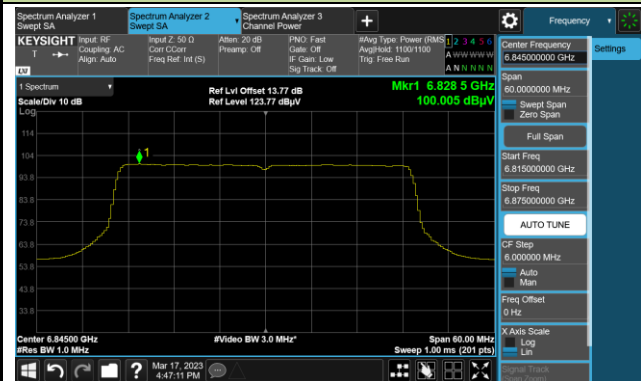

Channel 153 (6715MHz)

802.11ax-HE20 Power Spectral Density

Channel 181 (6855MHz)

Channel 185 (6875MHz)

Channel 189 (6895MHz)

Channel 213 (7015MHz)

Channel 229 (7095MHz)

802.11ax-HE40 Power Spectral Density

Channel 3 (5965MHz)

Channel 51 (6205MHz)

Channel 91 (6405MHz)

Channel 99 (6445MHz)

Channel 107 (6485MHz)

Channel 115 (6525MHz)

Channel 123 (6565MHz)

Channel 147 (6685MHz)

802.11ax-HE40 Power Spectral Density

Channel 179 (6845MHz)

Channel 187 (6885MHz)

Channel 195 (6925MHz)

Channel 211 (7005MHz)

Channel 227 (7085MHz)

802.11ax-HE80 Power Spectral Density

Channel 7 (5985MHz)