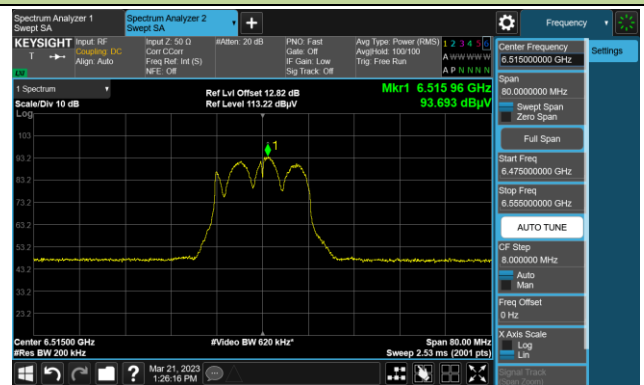

Test Site	SIP-AC2	Test Engineer	Arvin Ding
Test Date	2023-03-21		

802.11a Channel 1 (5955MHz)

Channel 49 (6195MHz)

Channel 93 (6415MHz)

802.11a

Channel 97 (6435MHz)

The Reference Level

The Mask Data

Channel 105 (6475MHz)

The Reference Level

The Mask Data

Channel 113 (6515MHz)

The Reference Level

The Mask Data

802.11a

Channel 117 (6535MHz)

The Reference Level

The Mask Data

Channel 153 (6715MHz)

The Reference Level

The Mask Data

Channel 181 (6855MHz)

The Reference Level

The Mask Data