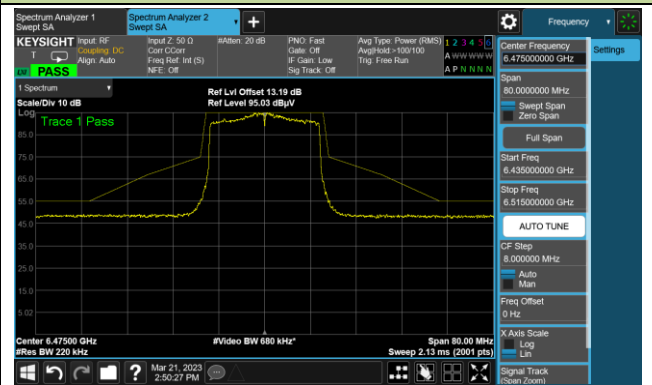

The Reference Level

The Mask Data

802.11ax-HE20

Channel 1 (5955MHz)

The Reference Level

The Mask Data

Channel 49 (6195MHz)

The Reference Level

The Mask Data

Channel 93 (6415MHz)

The Reference Level

The Mask Data

802.11ax-HE20

Channel 97 (6435MHz)

The Reference Level

The Mask Data

Channel 105 (6475MHz)

The Reference Level

The Mask Data

Channel 113 (6515MHz)

The Reference Level

The Mask Data