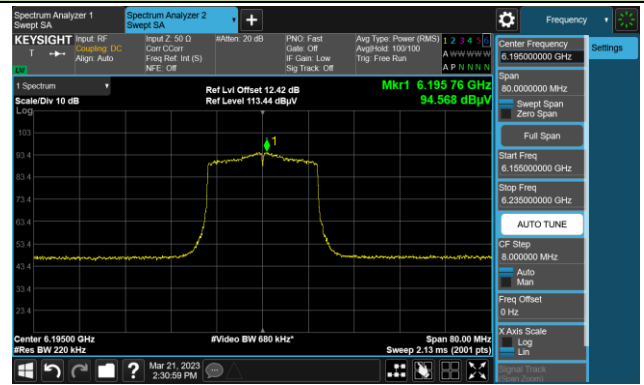

802.11a

Channel 185 (6875MHz)

The Reference Level

The Mask Data

Channel 189 (6895MHz)

The Reference Level

The Mask Data

Channel 213 (7015MHz)

The Reference Level

The Mask Data

802.11ax-HE20

Channel 1 (5955MHz)

The Reference Level

The Mask Data

Channel 49 (6195MHz)

The Reference Level

The Mask Data

Channel 93 (6415MHz)

The Reference Level

The Mask Data

802.11ax-HE20

Channel 97 (6435MHz)

The Reference Level

The Mask Data