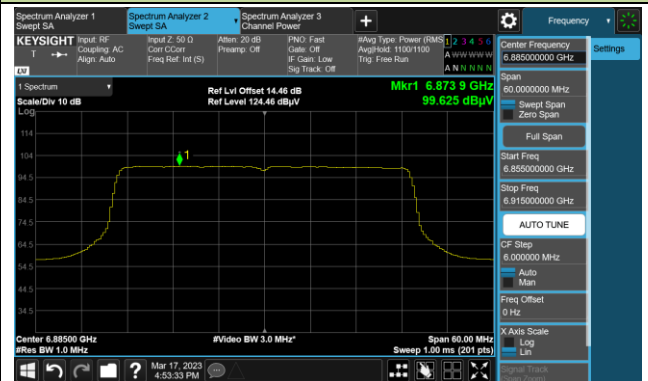

Channel 3 (5965MHz)

Channel 51 (6205MHz)

Channel 91 (6405MHz)

Channel 99 (6445MHz)

Channel 107 (6485MHz)

Channel 115 (6525MHz)

Channel 123 (6565MHz)

Channel 147 (6685MHz)

802.11ax-HE40 Power Spectral Density

Channel 179 (6845MHz)

Channel 187 (6885MHz)

Channel 195 (6925MHz)

Channel 211 (7005MHz)

Channel 227 (7085MHz)

802.11ax-HE80 Power Spectral Density

Channel 7 (5985MHz)