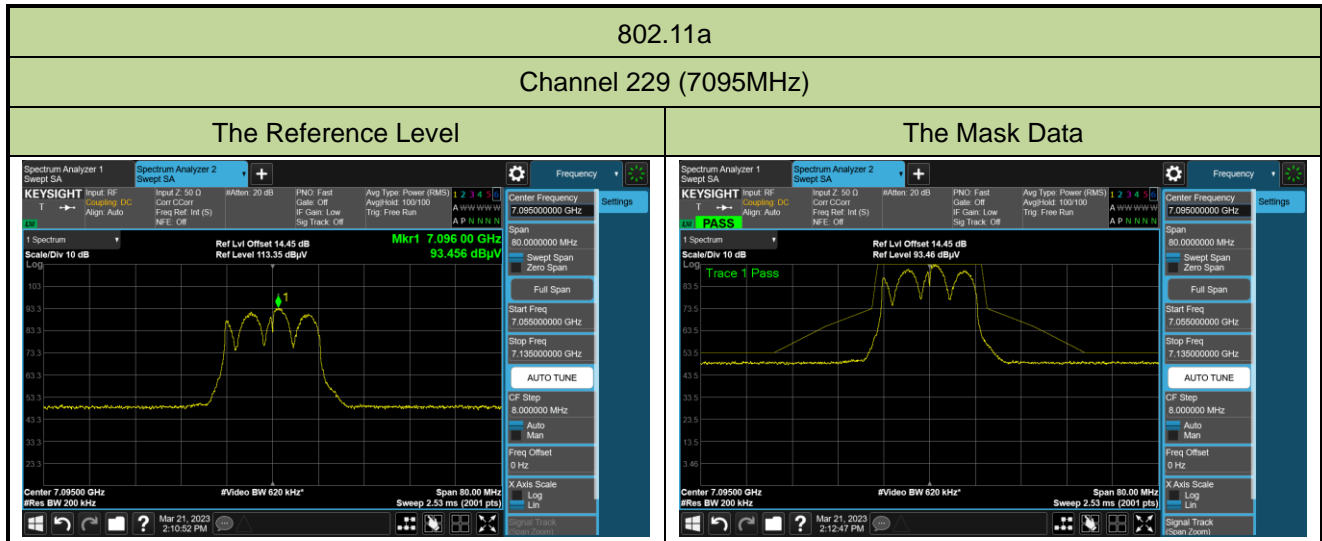

The Reference Level

The Mask Data

Channel 153 (6715MHz)

The Reference Level

The Mask Data

Channel 181 (6855MHz)

The Reference Level

The Mask Data

802.11a

Channel 185 (6875MHz)

The Reference Level

The Mask Data

Channel 189 (6895MHz)

The Reference Level

The Mask Data

Channel 213 (7015MHz)

The Reference Level

The Mask Data

802.11ax-HE20

Channel 1 (5955MHz)

The Reference Level

The Mask Data

Channel 49 (6195MHz)

The Reference Level

The Mask Data

Channel 93 (6415MHz)

The Reference Level

The Mask Data

802.11ax-HE20

Channel 97 (6435MHz)

The Reference Level

The Mask Data