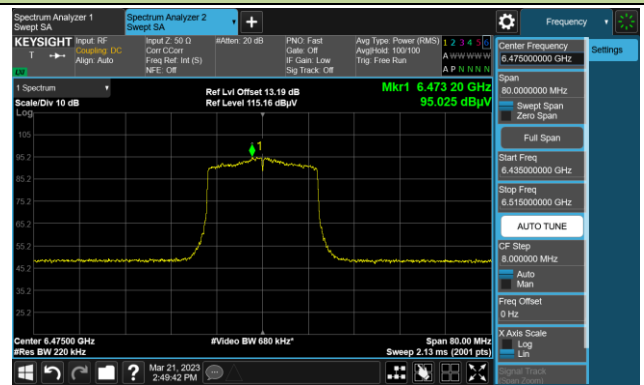

The Reference Level

The Mask Data

802.11ax-HE20

Channel 1 (5955MHz)

The Reference Level

The Mask Data

Channel 49 (6195MHz)

The Reference Level

The Mask Data

Channel 93 (6415MHz)

The Reference Level

The Mask Data

802.11ax-HE20

Channel 97 (6435MHz)

The Reference Level

The Mask Data

Channel 105 (6475MHz)

The Reference Level

The Mask Data

Channel 113 (6515MHz)

The Reference Level

The Mask Data