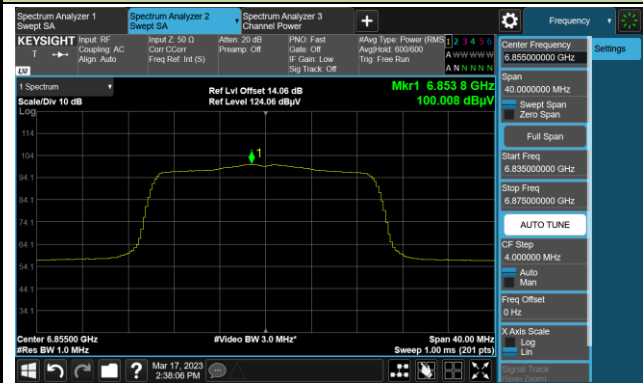

802.11ax-HE20 Power Spectral Density

Channel 1 (5955MHz)

Channel 49 (6195MHz)

Channel 93 (6415MHz)

Channel 97 (6435MHz)

Channel 105 (6475MHz)

Channel 113 (6515MHz)

Channel 117 (6535MHz)

Channel 153 (6715MHz)

802.11ax-HE20 Power Spectral Density

Channel 181 (6855MHz)

Channel 185 (6875MHz)

Channel 189 (6895MHz)

Channel 213 (7015MHz)

Channel 229 (7095MHz)

802.11ax-HE40 Power Spectral Density