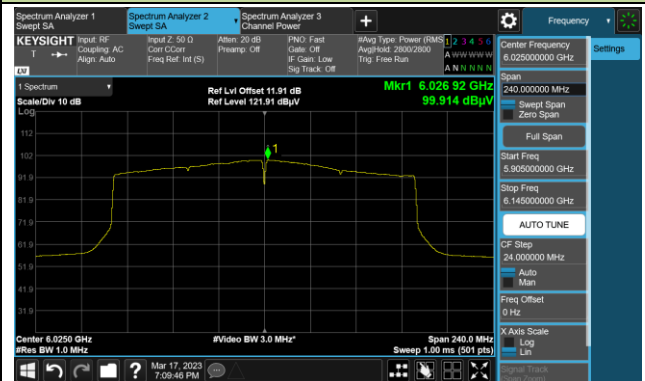

Channel 55 (6225MHz)

Channel 87 (6385MHz)

Channel 103 (6465MHz)

Channel 119 (6545MHz)

Channel 135 (6625MHz)

Channel 151 (6705MHz)

Channel 183 (6865MHz)

802.11ax-HE160 Power Spectral Density

Channel 15 (6025MHz)

Channel 47 (6185MHz)

Channel 79 (6345MHz)

Channel 111 (6505MHz)

Channel 143 (6665MHz)

Channel 175 (6825MHz)

Channel 207 (6985MHz)

A.5 In-Band Emission Measurement

Test Site	SIP-AC2	Test Engineer	Arvin Ding
Test Date	2023-03-21		

802.11a Channel 1 (5955MHz)

Channel 49 (6195MHz)

Channel 93 (6415MHz)

802.11a

Channel 97 (6435MHz)

The Reference Level

The Mask Data