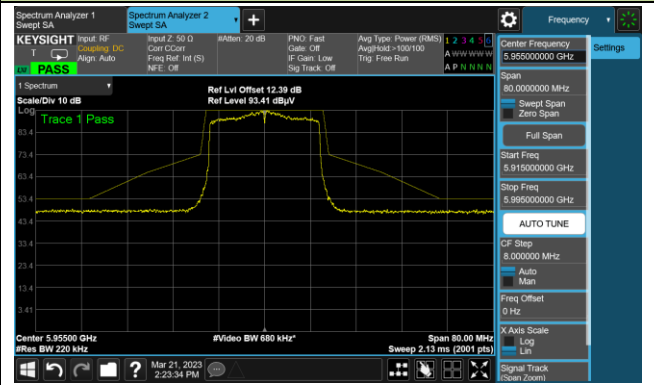

802.11a

Channel 185 (6875MHz)

The Reference Level

The Mask Data

Channel 189 (6895MHz)

The Reference Level

The Mask Data

Channel 213 (7015MHz)

The Reference Level

The Mask Data

802.11ax-HE20

Channel 1 (5955MHz)

The Reference Level

The Mask Data

Channel 49 (6195MHz)

The Reference Level

The Mask Data

Channel 93 (6415MHz)

The Reference Level

The Mask Data

802.11ax-HE20

Channel 97 (6435MHz)

The Reference Level

The Mask Data