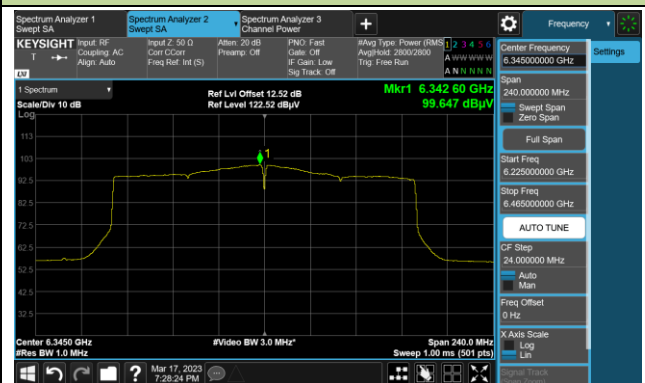

Channel 55 (6225MHz)

Channel 87 (6385MHz)

Channel 103 (6465MHz)

Channel 119 (6545MHz)

Channel 135 (6625MHz)

Channel 151 (6705MHz)

Channel 183 (6865MHz)

802.11ax-HE160 Power Spectral Density

Channel 15 (6025MHz)

Channel 47 (6185MHz)

Channel 79 (6345MHz)

Channel 111 (6505MHz)

Channel 143 (6665MHz)

Channel 175 (6825MHz)

Channel 207 (6985MHz)

A.5 In-Band Emission Measurement

Test Site	SIP-AC2	Test Engineer	Arvin Ding
Test Date	2023-03-21		

802.11a Channel 1 (5955MHz)

Channel 49 (6195MHz)

Channel 93 (6415MHz)

802.11a

Channel 97 (6435MHz)

The Reference Level

The Mask Data