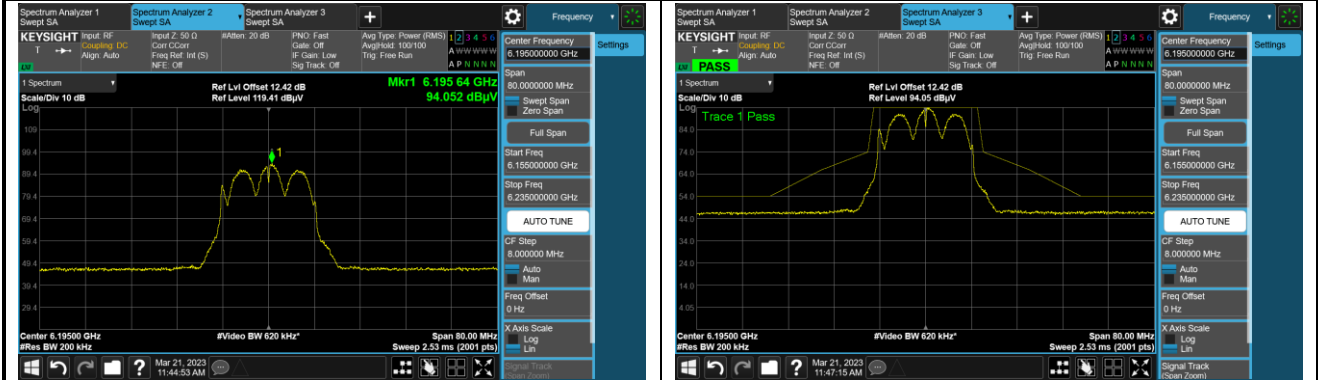

Channel 15 (6025MHz)

Channel 47 (6185MHz)

Channel 79 (6345MHz)

Channel 111 (6505MHz)

Channel 143 (6665MHz)

Channel 175 (6825MHz)

Channel 207 (6985MHz)

A.5 In-Band Emission Measurement

Test Site	SIP-AC2	Test Engineer	Arvin Ding
Test Date	2023-03-21		

802.11a Channel 1 (5955MHz)

Channel 49 (6195MHz)

Channel 93 (6415MHz)

802.11a

Channel 97 (6435MHz)

The Reference Level

The Mask Data