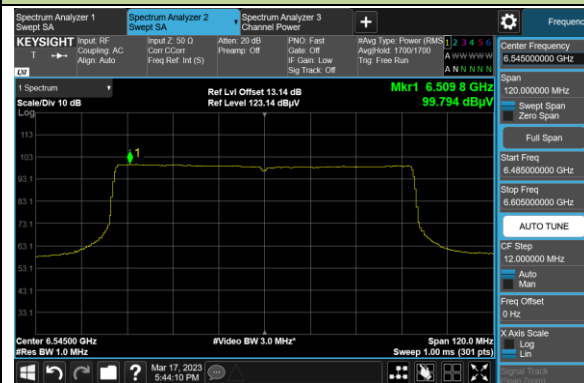

Channel 55 (6225MHz)

Channel 87 (6385MHz)

Channel 103 (6465MHz)

Channel 119 (6545MHz)

Channel 135 (6625MHz)

Channel 151 (6705MHz)

Channel 183 (6865MHz)

802.11ax-HE160 Power Spectral Density

Test Site	SIP-AC2	Test Engineer	Arvin Ding
Test Date	2023-03-21		

802.11a Channel 1 (5955MHz)

Channel 49 (6195MHz)

Channel 93 (6415MHz)

802.11a

Channel 97 (6435MHz)

The Reference Level

The Mask Data