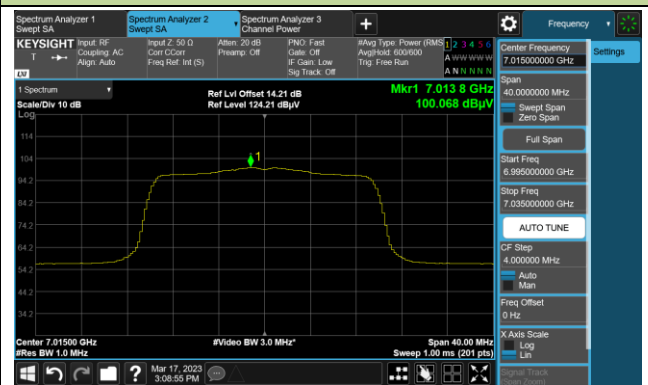

Channel 153 (6715MHz)

802.11ax-HE20 Power Spectral Density

Channel 181 (6855MHz)

Channel 185 (6875MHz)

Channel 189 (6895MHz)

Channel 213 (7015MHz)

Channel 229 (7095MHz)

802.11ax-HE40 Power Spectral Density