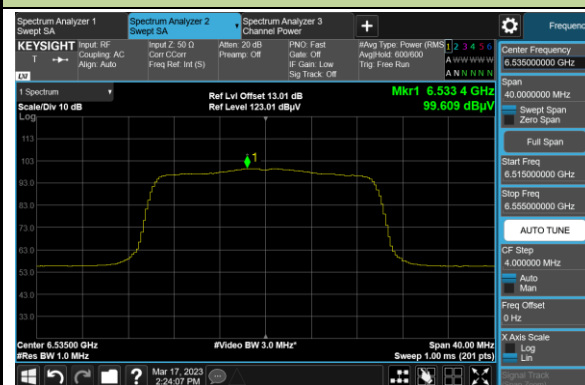

802.11ax-HE20 Power Spectral Density

Channel 1 (5955MHz)

Channel 49 (6195MHz)

Channel 93 (6415MHz)

Channel 97 (6435MHz)

Channel 105 (6475MHz)

Channel 113 (6515MHz)

Channel 117 (6535MHz)

Channel 153 (6715MHz)

802.11ax-HE20 Power Spectral Density

Channel 181 (6855MHz)

Channel 185 (6875MHz)

Channel 189 (6895MHz)

Channel 213 (7015MHz)

Channel 229 (7095MHz)

802.11ax-HE40 Power Spectral Density