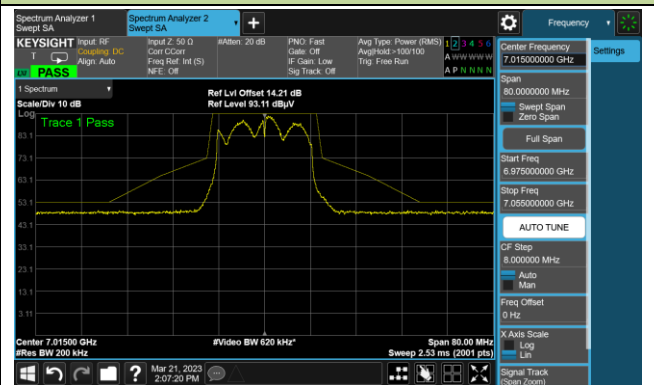

The Reference Level

The Mask Data

Channel 153 (6715MHz)

The Reference Level

The Mask Data

Channel 181 (6855MHz)

The Reference Level

The Mask Data

802.11a

Channel 185 (6875MHz)

The Reference Level

The Mask Data

Channel 189 (6895MHz)

The Reference Level

The Mask Data

Channel 213 (7015MHz)

The Reference Level

The Mask Data

802.11ax-HE20

Channel 1 (5955MHz)

The Reference Level

The Mask Data

Channel 49 (6195MHz)

The Reference Level