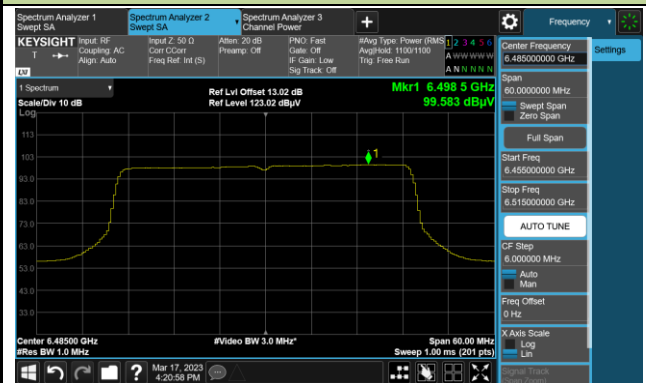

Channel 3 (5965MHz)

Channel 51 (6205MHz)

Channel 91 (6405MHz)

Channel 99 (6445MHz)

Channel 107 (6485MHz)

Channel 115 (6525MHz)

Channel 123 (6565MHz)

Channel 147 (6685MHz)

802.11ax-HE40 Power Spectral Density

Channel 179 (6845MHz)

Channel 187 (6885MHz)

Channel 195 (6925MHz)

Channel 211 (7005MHz)

Channel 227 (7085MHz)

802.11ax-HE80 Power Spectral Density

Channel 7 (5985MHz)