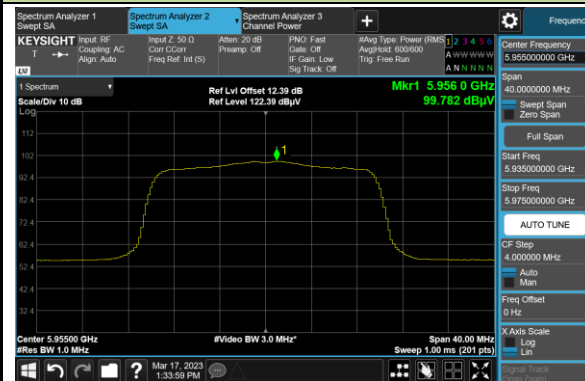

802.11ax-HE20 Power Spectral Density

Channel 1 (5955MHz)

Channel 49 (6195MHz)

Channel 93 (6415MHz)

Channel 97 (6435MHz)

Channel 105 (6475MHz)

Channel 113 (6515MHz)

Channel 117 (6535MHz)

Channel 153 (6715MHz)

802.11ax-HE20 Power Spectral Density

Channel 181 (6855MHz)

Channel 185 (6875MHz)

Channel 189 (6895MHz)

Channel 213 (7015MHz)

Channel 229 (7095MHz)

802.11ax-HE40 Power Spectral Density