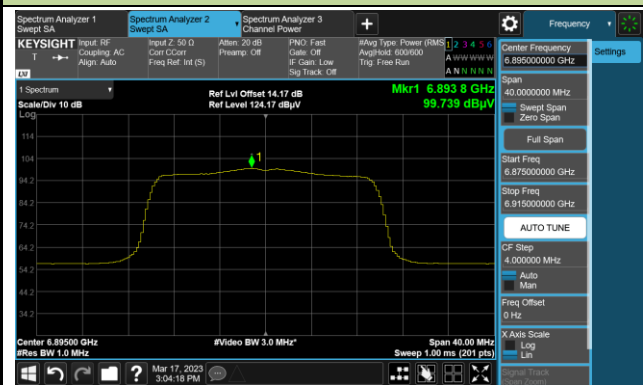

Channel 153 (6715MHz)

802.11ax-HE20 Power Spectral Density

Channel 181 (6855MHz)

Channel 185 (6875MHz)

Channel 189 (6895MHz)

Channel 213 (7015MHz)

Channel 229 (7095MHz)

802.11ax-HE40 Power Spectral Density