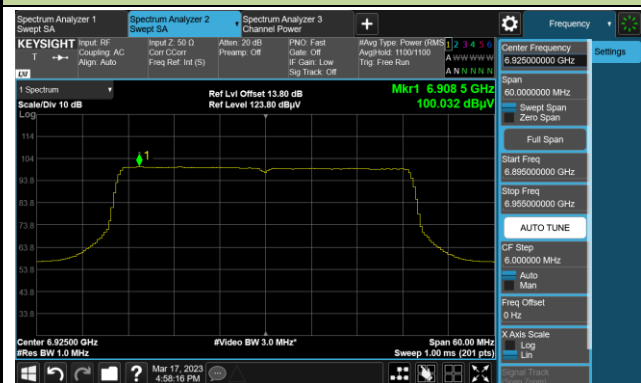

802.11ax-HE40 Power Spectral Density

Channel 179 (6845MHz)

Channel 187 (6885MHz)

Channel 195 (6925MHz)

Channel 211 (7005MHz)

Channel 227 (7085MHz)

802.11ax-HE80 Power Spectral Density

Channel 7 (5985MHz)

Channel 55 (6225MHz)

Channel 87 (6385MHz)

Channel 103 (6465MHz)

Channel 119 (6545MHz)

Channel 135 (6625MHz)

Channel 151 (6705MHz)

Channel 183 (6865MHz)

802.11ax-HE160 Power Spectral Density