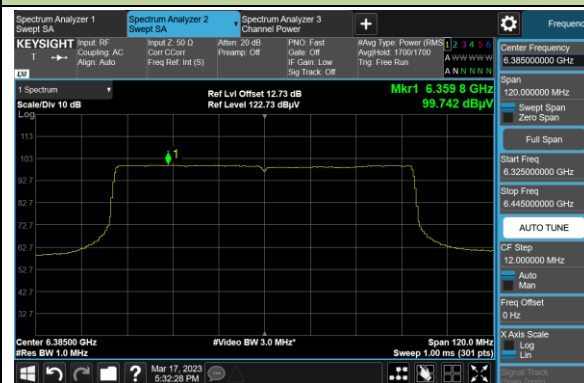

802.11ax-HE40 Power Spectral Density

Channel 179 (6845MHz)

Channel 187 (6885MHz)

Channel 195 (6925MHz)

Channel 211 (7005MHz)

Channel 227 (7085MHz)

802.11ax-HE80 Power Spectral Density

Channel 7 (5985MHz)

Channel 55 (6225MHz)

Channel 87 (6385MHz)

Channel 103 (6465MHz)

Channel 119 (6545MHz)

Channel 135 (6625MHz)

Channel 151 (6705MHz)

Channel 183 (6865MHz)

802.11ax-HE160 Power Spectral Density