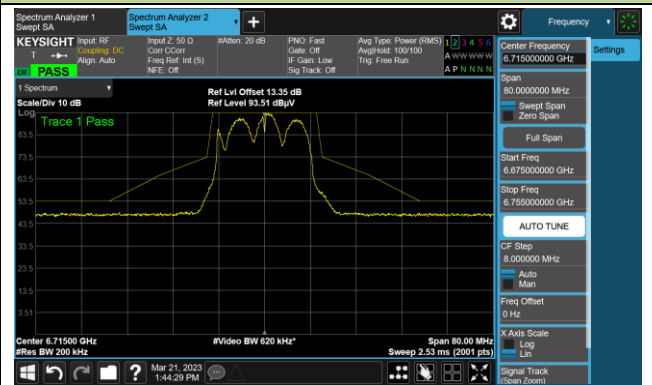

Channel 105 (6475MHz)

The Reference Level

The Mask Data

Channel 113 (6515MHz)

The Reference Level

The Mask Data

802.11a

Channel 117 (6535MHz)

The Reference Level

The Mask Data

Channel 153 (6715MHz)

The Reference Level

The Mask Data

Channel 181 (6855MHz)

The Reference Level

The Mask Data

802.11a

Channel 185 (6875MHz)

The Reference Level

The Mask Data

Channel 189 (6895MHz)

The Reference Level

The Mask Data

Channel 213 (7015MHz)