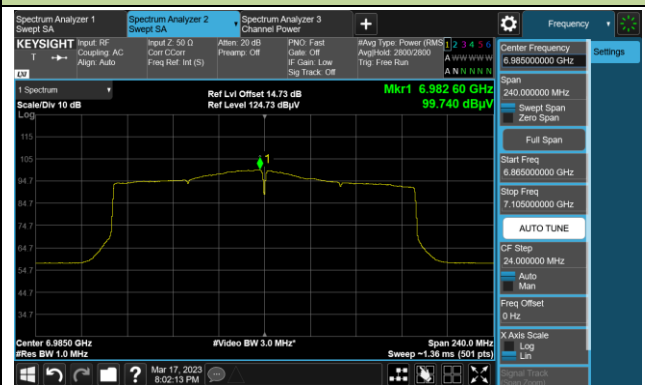

Channel 15 (6025MHz)

Channel 47 (6185MHz)

Channel 79 (6345MHz)

Channel 111 (6505MHz)

Channel 143 (6665MHz)

Channel 175 (6825MHz)

Channel 207 (6985MHz)

A.5 In-Band Emission Measurement

Test Site	SIP-AC2	Test Engineer	Arvin Ding
Test Date	2023-03-21		

802.11a Channel 1 (5955MHz)

Channel 49 (6195MHz)

Channel 93 (6415MHz)

802.11a

Channel 97 (6435MHz)

The Reference Level

The Mask Data