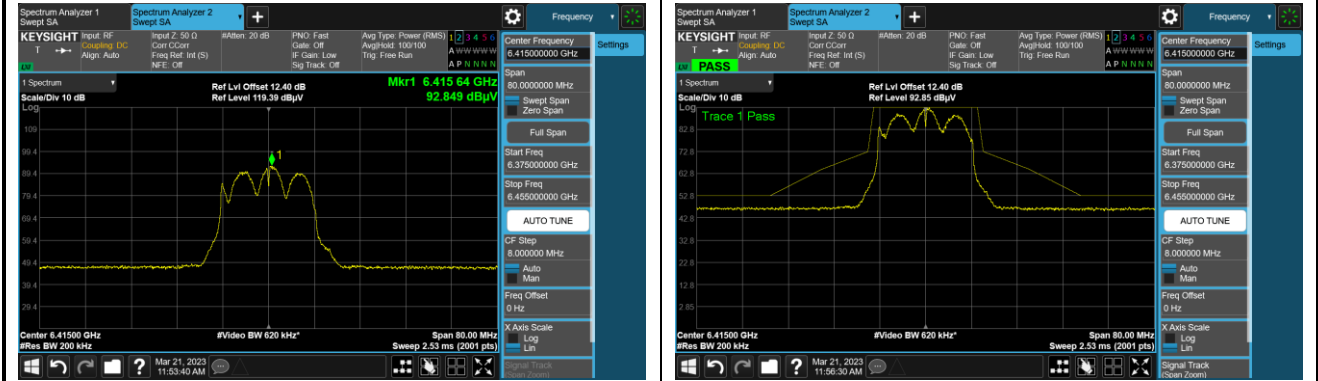

Test Site	SIP-AC2	Test Engineer	Arvin Ding
Test Date	2023-03-21		

802.11a Channel 1 (5955MHz)

Channel 49 (6195MHz)

Channel 93 (6415MHz)

802.11a

Channel 97 (6435MHz)

The Reference Level

The Mask Data

Channel 105 (6475MHz)

The Reference Level

The Mask Data

Channel 113 (6515MHz)

The Reference Level

The Mask Data

802.11a

Channel 117 (6535MHz)