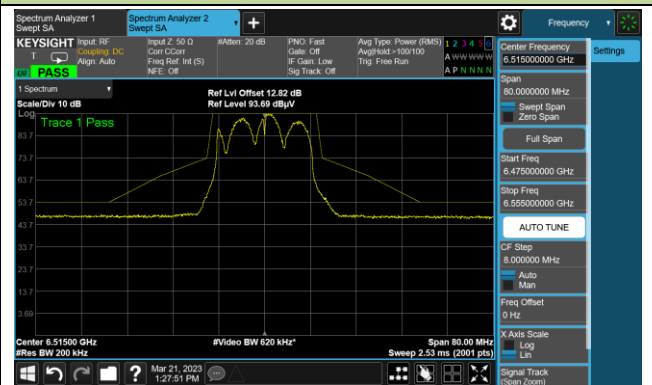

Test Site	SIP-AC2	Test Engineer	Arvin Ding
Test Date	2023-03-21		

802.11a Channel 1 (5955MHz)

Channel 49 (6195MHz)

Channel 93 (6415MHz)

802.11a

Channel 97 (6435MHz)

The Reference Level

The Mask Data

Channel 105 (6475MHz)

The Reference Level

The Mask Data

Channel 113 (6515MHz)

The Reference Level

The Mask Data

802.11a

Channel 117 (6535MHz)

The Reference Level

The Mask Data

Channel 153 (6715MHz)

The Reference Level

The Mask Data

Channel 181 (6855MHz)

The Reference Level

The Mask Data