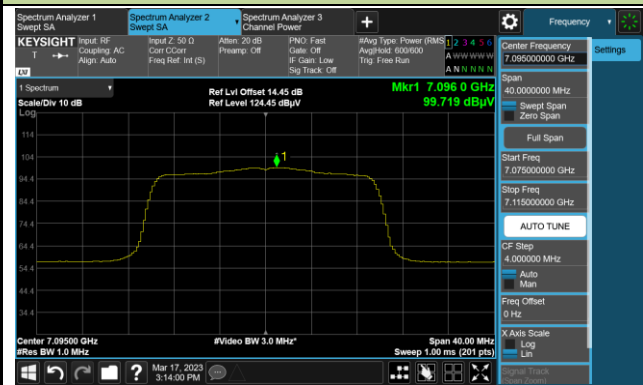

Channel 153 (6715MHz)

802.11ax-HE20 Power Spectral Density

Channel 181 (6855MHz)

Channel 185 (6875MHz)

Channel 189 (6895MHz)

Channel 213 (7015MHz)

Channel 229 (7095MHz)

802.11ax-HE40 Power Spectral Density