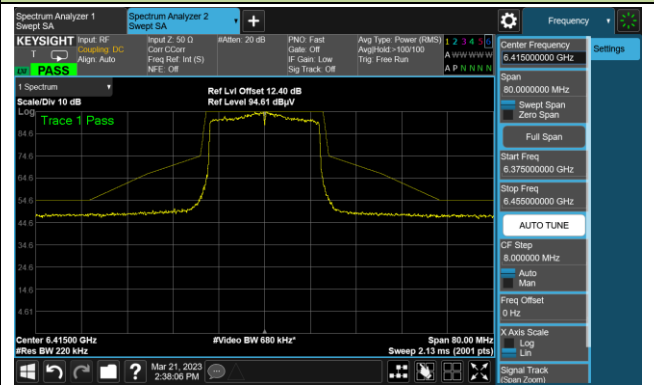

The Reference Level

The Mask Data

802.11ax-HE20

Channel 1 (5955MHz)

The Reference Level

The Mask Data

Channel 49 (6195MHz)

The Reference Level

The Mask Data

Channel 93 (6415MHz)

The Reference Level

The Mask Data

802.11ax-HE20

Channel 97 (6435MHz)

The Reference Level

The Mask Data

Channel 105 (6475MHz)

The Reference Level

The Mask Data

Channel 113 (6515MHz)

The Reference Level

The Mask Data