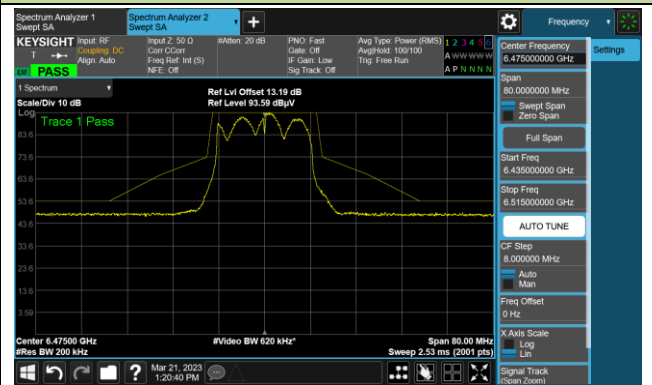

Test Site	SIP-AC2	Test Engineer	Arvin Ding
Test Date	2023-03-21		

802.11a Channel 1 (5955MHz)

Channel 49 (6195MHz)

Channel 93 (6415MHz)

802.11a

Channel 97 (6435MHz)

The Reference Level

The Mask Data

Channel 105 (6475MHz)

The Reference Level

The Mask Data

Channel 113 (6515MHz)

The Reference Level

The Mask Data

802.11a

Channel 117 (6535MHz)