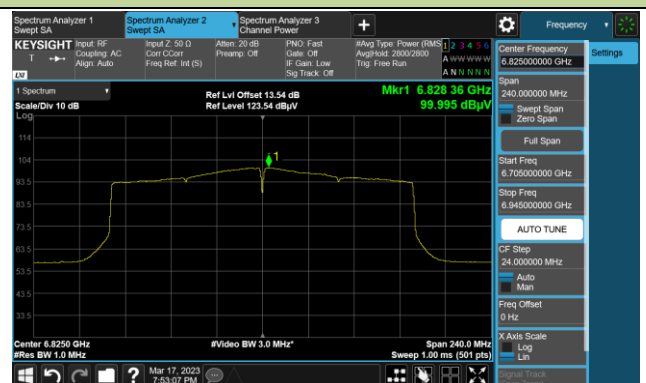

Channel 15 (6025MHz)

Channel 47 (6185MHz)

Channel 79 (6345MHz)

Channel 111 (6505MHz)

Channel 143 (6665MHz)

Channel 175 (6825MHz)

Channel 207 (6985MHz)

A.5 In-Band Emission Measurement

Test Site	SIP-AC2	Test Engineer	Arvin Ding
Test Date	2023-03-21		

802.11a Channel 1 (5955MHz)

Channel 49 (6195MHz)

Channel 93 (6415MHz)

802.11a

Channel 97 (6435MHz)

The Reference Level

The Mask Data