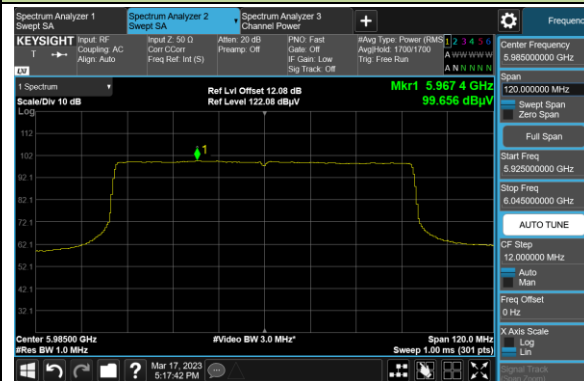

802.11ax-HE40 Power Spectral Density

Channel 179 (6845MHz)

Channel 187 (6885MHz)

Channel 195 (6925MHz)

Channel 211 (7005MHz)

Channel 227 (7085MHz)

802.11ax-HE80 Power Spectral Density

Channel 7 (5985MHz)

Channel 55 (6225MHz)

Channel 87 (6385MHz)

Channel 103 (6465MHz)

Channel 119 (6545MHz)

Channel 135 (6625MHz)

Channel 151 (6705MHz)

Channel 183 (6865MHz)

802.11ax-HE160 Power Spectral Density