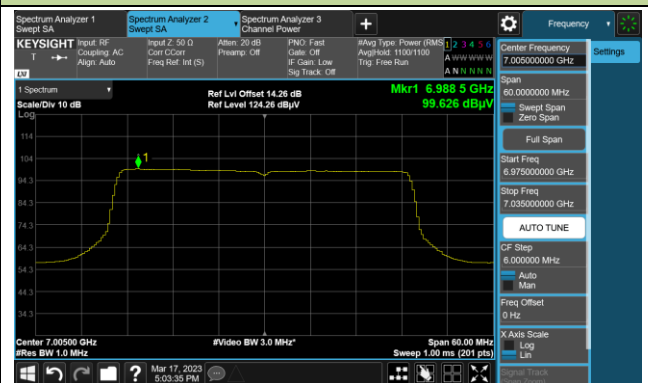

802.11ax-HE40 Power Spectral Density

Channel 179 (6845MHz)

Channel 187 (6885MHz)

Channel 195 (6925MHz)

Channel 211 (7005MHz)

Channel 227 (7085MHz)

802.11ax-HE80 Power Spectral Density

Channel 7 (5985MHz)

Channel 55 (6225MHz)

Channel 87 (6385MHz)

Channel 103 (6465MHz)

Channel 119 (6545MHz)

Channel 135 (6625MHz)

Channel 151 (6705MHz)

Channel 183 (6865MHz)

802.11ax-HE160 Power Spectral Density