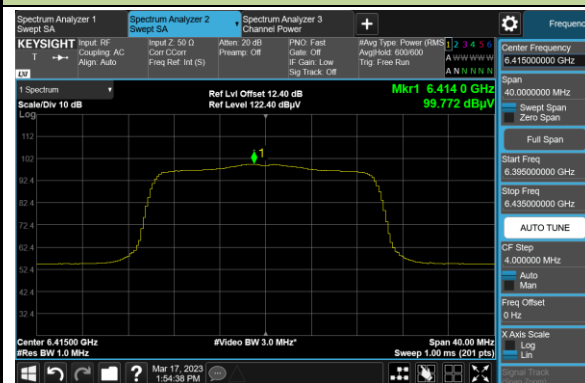

802.11ax-HE20 Power Spectral Density

Channel 1 (5955MHz)

Channel 49 (6195MHz)

Channel 93 (6415MHz)

Channel 97 (6435MHz)

Channel 105 (6475MHz)

Channel 113 (6515MHz)

Channel 117 (6535MHz)

Channel 153 (6715MHz)

802.11ax-HE20 Power Spectral Density

Channel 181 (6855MHz)

Channel 185 (6875MHz)

Channel 189 (6895MHz)

Channel 213 (7015MHz)

Channel 229 (7095MHz)

802.11ax-HE40 Power Spectral Density