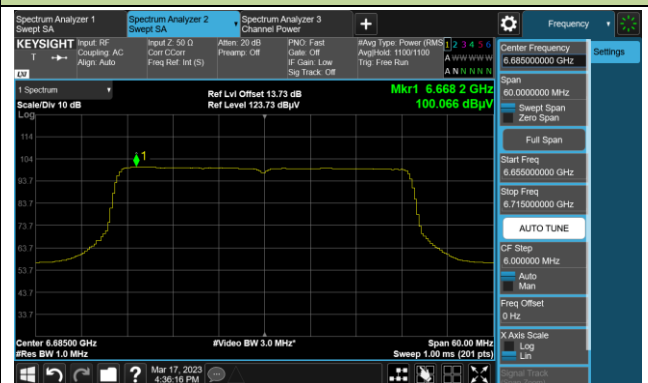

Channel 3 (5965MHz)

Channel 51 (6205MHz)

Channel 91 (6405MHz)

Channel 99 (6445MHz)

Channel 107 (6485MHz)

Channel 115 (6525MHz)

Channel 123 (6565MHz)

Channel 147 (6685MHz)

802.11ax-HE40 Power Spectral Density

Channel 179 (6845MHz)

Channel 187 (6885MHz)

Channel 195 (6925MHz)

Channel 211 (7005MHz)

Channel 227 (7085MHz)

802.11ax-HE80 Power Spectral Density

Channel 7 (5985MHz)