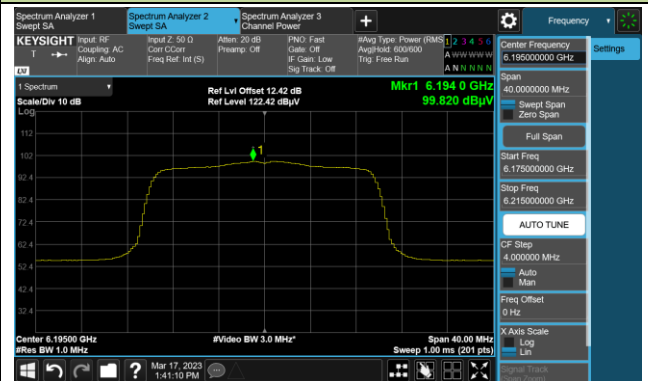

802.11ax-HE20 Power Spectral Density

Channel 1 (5955MHz)

Channel 49 (6195MHz)

Channel 93 (6415MHz)

Channel 97 (6435MHz)

Channel 105 (6475MHz)

Channel 113 (6515MHz)

Channel 117 (6535MHz)

Channel 153 (6715MHz)

802.11ax-HE20 Power Spectral Density

Channel 181 (6855MHz)

Channel 185 (6875MHz)

Channel 189 (6895MHz)

Channel 213 (7015MHz)

Channel 229 (7095MHz)

802.11ax-HE40 Power Spectral Density