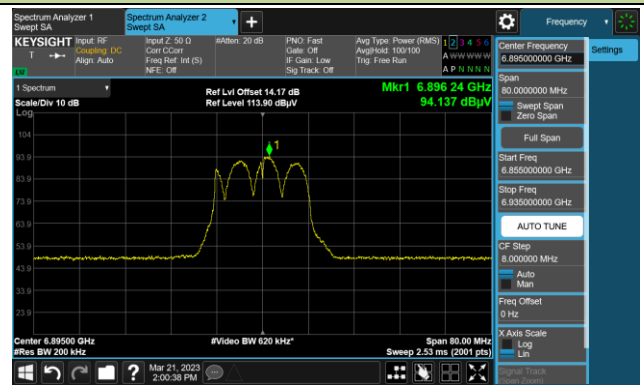

The Reference Level

The Mask Data

Channel 153 (6715MHz)

The Reference Level

The Mask Data

Channel 181 (6855MHz)

The Reference Level

The Mask Data

802.11a

Channel 185 (6875MHz)

The Reference Level

The Mask Data

Channel 189 (6895MHz)

The Reference Level

The Mask Data

Channel 213 (7015MHz)

The Reference Level

The Mask Data

802.11ax-HE20

Channel 1 (5955MHz)

The Reference Level

The Mask Data

Channel 49 (6195MHz)

The Reference Level