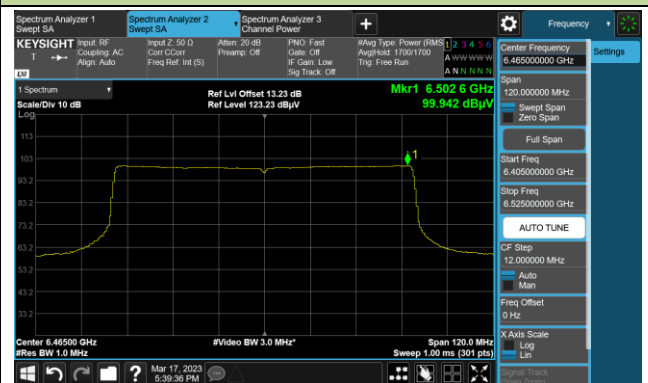

802.11ax-HE40 Power Spectral Density

Channel 179 (6845MHz)

Channel 187 (6885MHz)

Channel 195 (6925MHz)

Channel 211 (7005MHz)

Channel 227 (7085MHz)

802.11ax-HE80 Power Spectral Density

Channel 7 (5985MHz)

Channel 55 (6225MHz)

Channel 87 (6385MHz)

Channel 103 (6465MHz)

Channel 119 (6545MHz)

Channel 135 (6625MHz)

Channel 151 (6705MHz)

Channel 183 (6865MHz)

802.11ax-HE160 Power Spectral Density