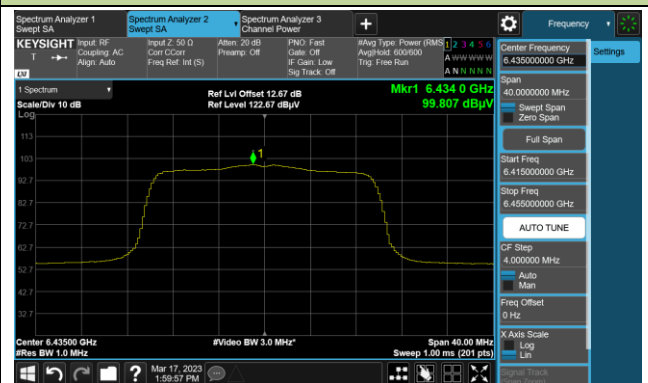

802.11ax-HE20 Power Spectral Density

Channel 1 (5955MHz)

Channel 49 (6195MHz)

Channel 93 (6415MHz)

Channel 97 (6435MHz)

Channel 105 (6475MHz)

Channel 113 (6515MHz)

Channel 117 (6535MHz)

Channel 153 (6715MHz)

802.11ax-HE20 Power Spectral Density

Channel 181 (6855MHz)

Channel 185 (6875MHz)

Channel 189 (6895MHz)

Channel 213 (7015MHz)

Channel 229 (7095MHz)

802.11ax-HE40 Power Spectral Density