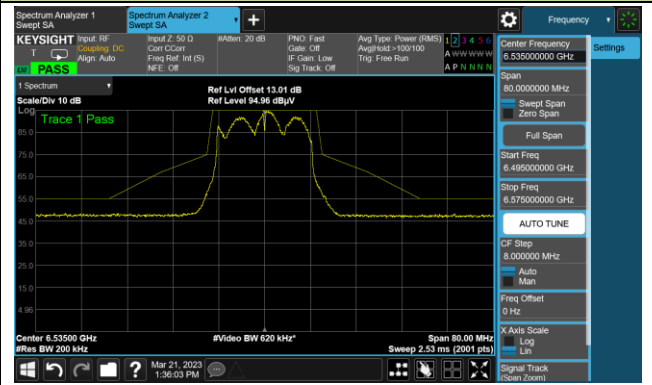

Test Site	SIP-AC2	Test Engineer	Arvin Ding
Test Date	2023-03-21		

802.11a Channel 1 (5955MHz)

Channel 49 (6195MHz)

Channel 93 (6415MHz)

802.11a

Channel 97 (6435MHz)

The Reference Level

The Mask Data

Channel 105 (6475MHz)

The Reference Level

The Mask Data

Channel 113 (6515MHz)

The Reference Level

The Mask Data

802.11a

Channel 117 (6535MHz)

The Reference Level

The Mask Data

Channel 153 (6715MHz)

The Reference Level

The Mask Data

Channel 181 (6855MHz)

The Reference Level

The Mask Data