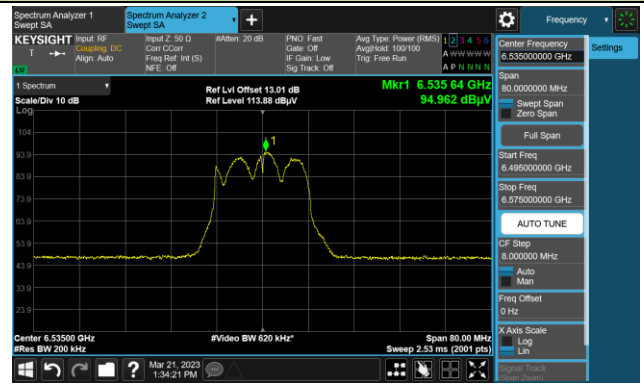

Test Site	SIP-AC2	Test Engineer	Arvin Ding
Test Date	2023-03-21		

802.11a Channel 1 (5955MHz)

Channel 49 (6195MHz)

Channel 93 (6415MHz)

802.11a

Channel 97 (6435MHz)

The Reference Level

The Mask Data

Channel 105 (6475MHz)

The Reference Level

The Mask Data

Channel 113 (6515MHz)

The Reference Level

The Mask Data

802.11a

Channel 117 (6535MHz)

The Reference Level

The Mask Data

Channel 153 (6715MHz)

The Reference Level

The Mask Data

Channel 181 (6855MHz)

The Reference Level

The Mask Data