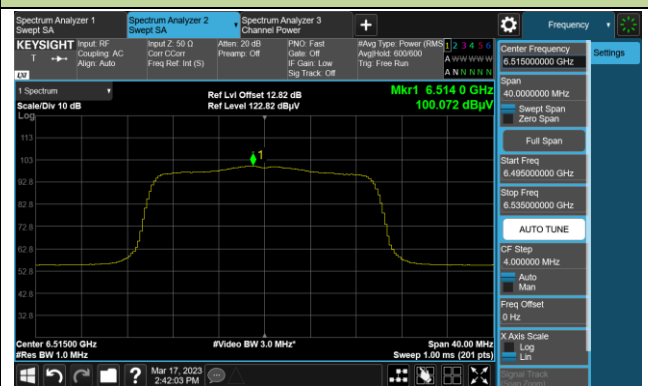

802.11ax-HE20 Power Spectral Density

Channel 1 (5955MHz)

Channel 49 (6195MHz)

Channel 93 (6415MHz)

Channel 97 (6435MHz)

Channel 105 (6475MHz)

Channel 113 (6515MHz)

Channel 117 (6535MHz)

Channel 153 (6715MHz)

802.11ax-HE20 Power Spectral Density

Channel 181 (6855MHz)

Channel 185 (6875MHz)

Channel 189 (6895MHz)

Channel 213 (7015MHz)

Channel 229 (7095MHz)

802.11ax-HE40 Power Spectral Density