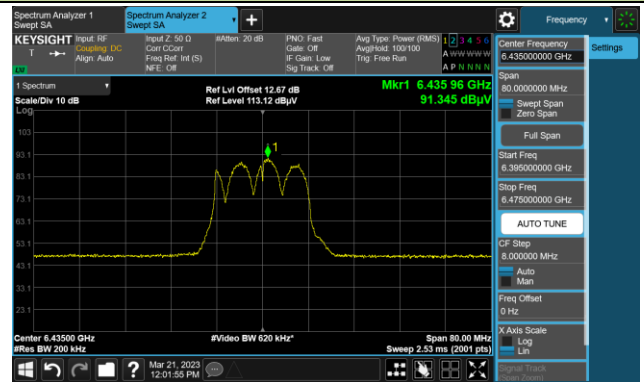

Test Site	SIP-AC2	Test Engineer	Arvin Ding
Test Date	2023-03-21		

802.11a Channel 1 (5955MHz)

Channel 49 (6195MHz)

Channel 93 (6415MHz)

802.11a

Channel 97 (6435MHz)

The Reference Level

The Mask Data

Channel 105 (6475MHz)

The Reference Level

The Mask Data

Channel 113 (6515MHz)

The Reference Level

The Mask Data

802.11a

Channel 117 (6535MHz)