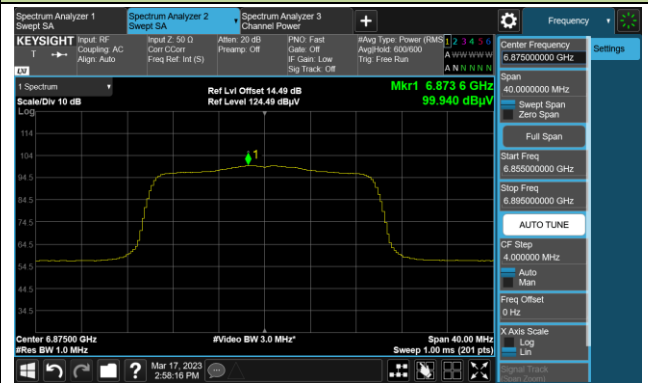

Channel 153 (6715MHz)

802.11ax-HE20 Power Spectral Density

Channel 181 (6855MHz)

Channel 185 (6875MHz)

Channel 189 (6895MHz)

Channel 213 (7015MHz)

Channel 229 (7095MHz)

802.11ax-HE40 Power Spectral Density