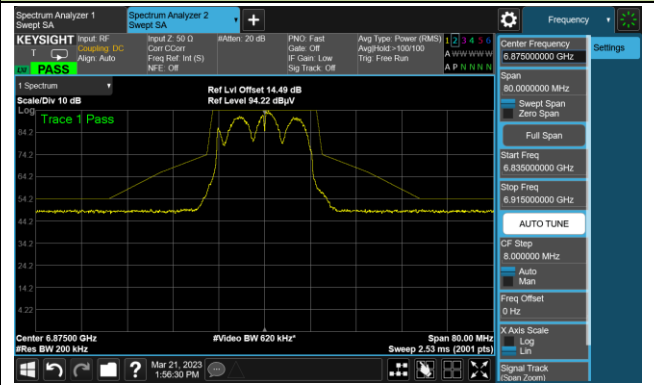

Channel 105 (6475MHz)

The Reference Level

The Mask Data

Channel 113 (6515MHz)

The Reference Level

The Mask Data

802.11a

Channel 117 (6535MHz)

The Reference Level

The Mask Data

Channel 153 (6715MHz)

The Reference Level

The Mask Data

Channel 181 (6855MHz)

The Reference Level

The Mask Data

802.11a

Channel 185 (6875MHz)

The Reference Level

The Mask Data

Channel 189 (6895MHz)

The Reference Level

The Mask Data

Channel 213 (7015MHz)