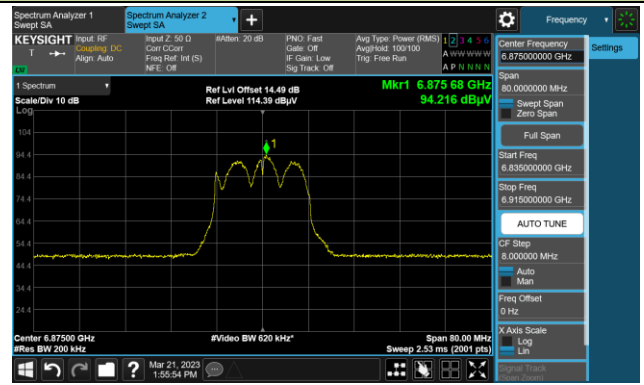

Channel 105 (6475MHz)

The Reference Level

The Mask Data

Channel 113 (6515MHz)

The Reference Level

The Mask Data

802.11a

Channel 117 (6535MHz)

The Reference Level

The Mask Data

Channel 153 (6715MHz)

The Reference Level

The Mask Data

Channel 181 (6855MHz)

The Reference Level

The Mask Data

802.11a

Channel 185 (6875MHz)

The Reference Level

The Mask Data

Channel 189 (6895MHz)

The Reference Level

The Mask Data

Channel 213 (7015MHz)