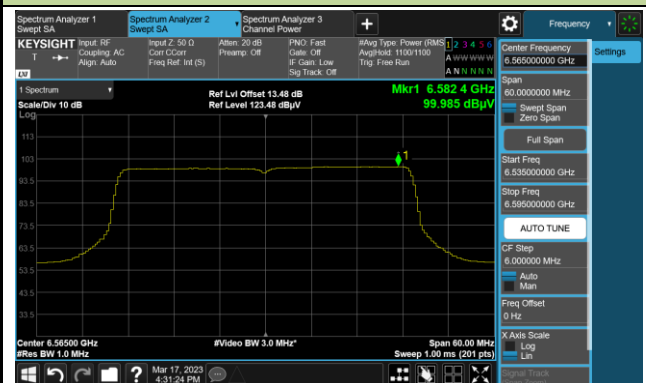

Channel 3 (5965MHz)

Channel 51 (6205MHz)

Channel 91 (6405MHz)

Channel 99 (6445MHz)

Channel 107 (6485MHz)

Channel 115 (6525MHz)

Channel 123 (6565MHz)

Channel 147 (6685MHz)

802.11ax-HE40 Power Spectral Density

Channel 179 (6845MHz)

Channel 187 (6885MHz)

Channel 195 (6925MHz)

Channel 211 (7005MHz)

Channel 227 (7085MHz)

802.11ax-HE80 Power Spectral Density

Channel 7 (5985MHz)