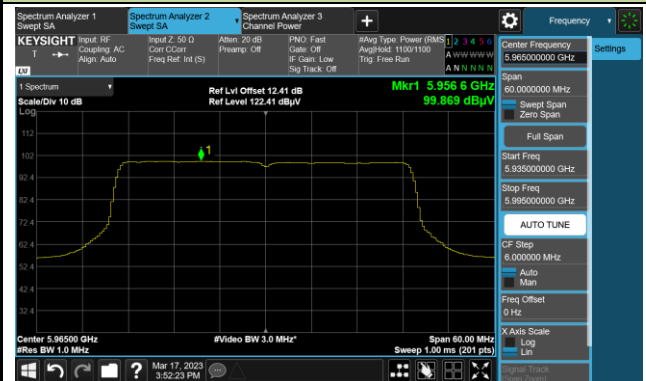

802.11ax-HE40 Power Spectral Density

Channel 3 (5965MHz)