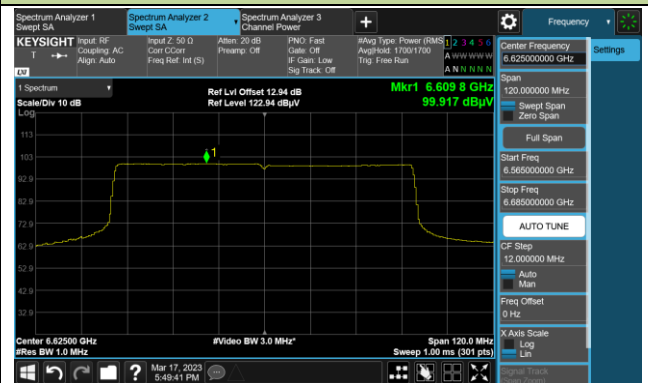

Channel 55 (6225MHz)

Channel 87 (6385MHz)

Channel 103 (6465MHz)

Channel 119 (6545MHz)

Channel 135 (6625MHz)

Channel 151 (6705MHz)

Channel 183 (6865MHz)

802.11ax-HE160 Power Spectral Density

Test Site	SIP-AC2	Test Engineer	Arvin Ding
Test Date	2023-03-21		

802.11a Channel 1 (5955MHz)

Channel 49 (6195MHz)

Channel 93 (6415MHz)

802.11a

Channel 97 (6435MHz)

The Reference Level

The Mask Data