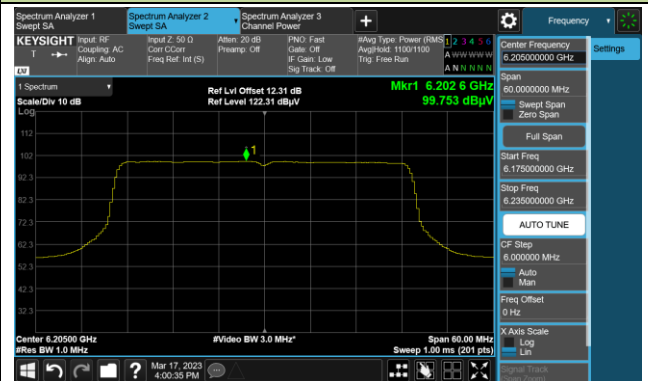

Channel 153 (6715MHz)

802.11ax-HE20 Power Spectral Density

Channel 181 (6855MHz)

Channel 185 (6875MHz)

Channel 189 (6895MHz)

Channel 213 (7015MHz)

Channel 229 (7095MHz)

802.11ax-HE40 Power Spectral Density

Channel 3 (5965MHz)

Channel 51 (6205MHz)

Channel 91 (6405MHz)

Channel 99 (6445MHz)

Channel 107 (6485MHz)

Channel 115 (6525MHz)

Channel 123 (6565MHz)

Channel 147 (6685MHz)