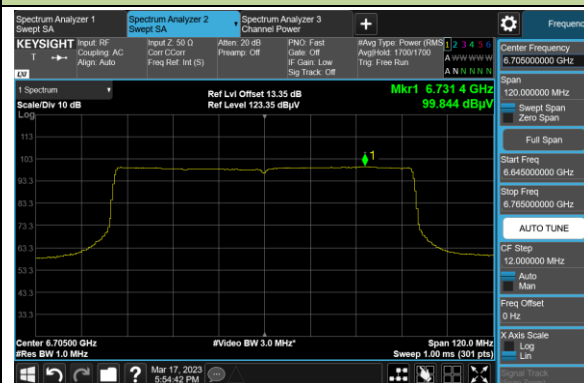

Channel 55 (6225MHz)

Channel 87 (6385MHz)

Channel 103 (6465MHz)

Channel 119 (6545MHz)

Channel 135 (6625MHz)

Channel 151 (6705MHz)

Channel 183 (6865MHz)

802.11ax-HE160 Power Spectral Density

Channel 15 (6025MHz)

Channel 47 (6185MHz)

Channel 79 (6345MHz)

Channel 111 (6505MHz)

Channel 143 (6665MHz)

Channel 175 (6825MHz)

Channel 207 (6985MHz)

A.5 In-Band Emission Measurement

Test Site	SIP-AC2	Test Engineer	Arvin Ding
Test Date	2023-03-21		

802.11a Channel 1 (5955MHz)

Channel 49 (6195MHz)

Channel 93 (6415MHz)

802.11a

Channel 97 (6435MHz)

The Reference Level

The Mask Data