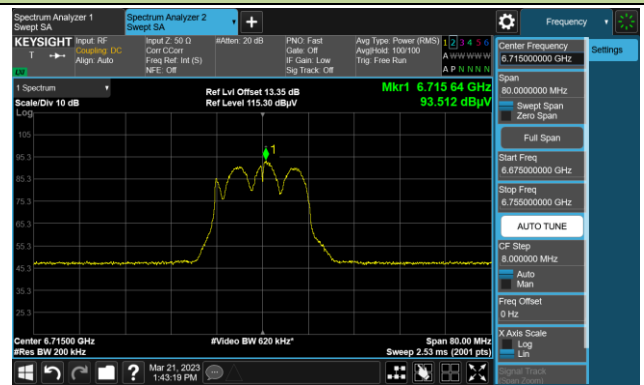

Channel 105 (6475MHz)

The Reference Level

The Mask Data

Channel 113 (6515MHz)

The Reference Level

The Mask Data

802.11a

Channel 117 (6535MHz)

The Reference Level

The Mask Data

Channel 153 (6715MHz)

The Reference Level

The Mask Data

Channel 181 (6855MHz)

The Reference Level

The Mask Data

802.11a

Channel 185 (6875MHz)

The Reference Level

The Mask Data

Channel 189 (6895MHz)

The Reference Level

The Mask Data

Channel 213 (7015MHz)