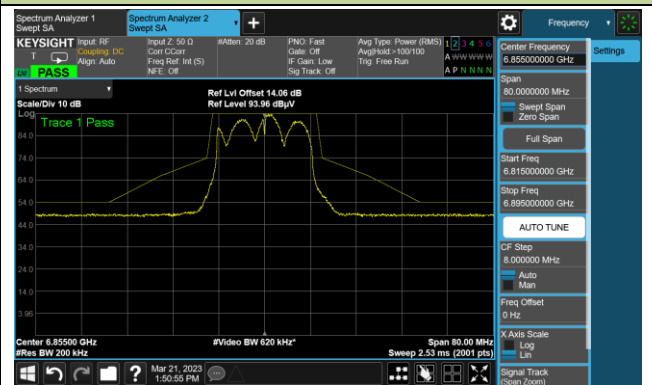

Channel 105 (6475MHz)

The Reference Level

The Mask Data

Channel 113 (6515MHz)

The Reference Level

The Mask Data

802.11a

Channel 117 (6535MHz)

The Reference Level

The Mask Data

Channel 153 (6715MHz)

The Reference Level

The Mask Data

Channel 181 (6855MHz)

The Reference Level

The Mask Data

802.11a

Channel 185 (6875MHz)

The Reference Level

The Mask Data

Channel 189 (6895MHz)

The Reference Level

The Mask Data

Channel 213 (7015MHz)