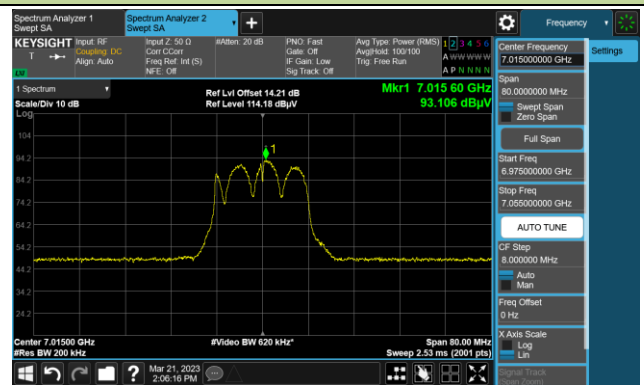

The Reference Level

The Mask Data

Channel 153 (6715MHz)

The Reference Level

The Mask Data

Channel 181 (6855MHz)

The Reference Level

The Mask Data

802.11a

Channel 185 (6875MHz)

The Reference Level

The Mask Data

Channel 189 (6895MHz)

The Reference Level

The Mask Data

Channel 213 (7015MHz)

The Reference Level

The Mask Data

802.11ax-HE20

Channel 1 (5955MHz)

The Reference Level

The Mask Data

Channel 49 (6195MHz)

The Reference Level