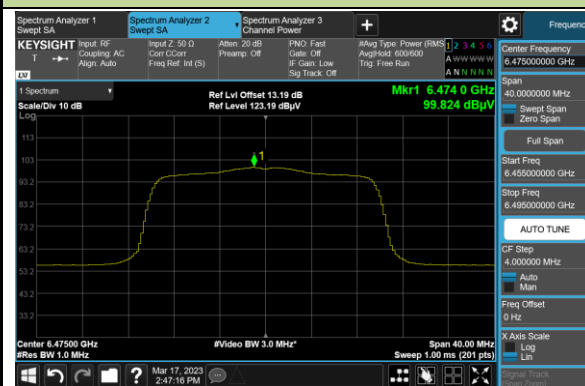

802.11ax-HE20 Power Spectral Density

Channel 1 (5955MHz)

Channel 49 (6195MHz)

Channel 93 (6415MHz)

Channel 97 (6435MHz)

Channel 105 (6475MHz)

Channel 113 (6515MHz)

Channel 117 (6535MHz)

Channel 153 (6715MHz)

802.11ax-HE20 Power Spectral Density

Channel 181 (6855MHz)

Channel 185 (6875MHz)

Channel 189 (6895MHz)

Channel 213 (7015MHz)

Channel 229 (7095MHz)

802.11ax-HE40 Power Spectral Density