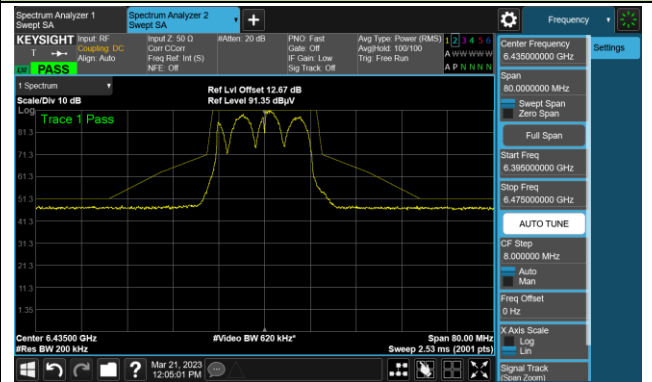

Test Site	SIP-AC2	Test Engineer	Arvin Ding
Test Date	2023-03-21		

802.11a Channel 1 (5955MHz)

Channel 49 (6195MHz)

Channel 93 (6415MHz)

802.11a

Channel 97 (6435MHz)

The Reference Level

The Mask Data

Channel 105 (6475MHz)

The Reference Level

The Mask Data

Channel 113 (6515MHz)

The Reference Level

The Mask Data

802.11a

Channel 117 (6535MHz)