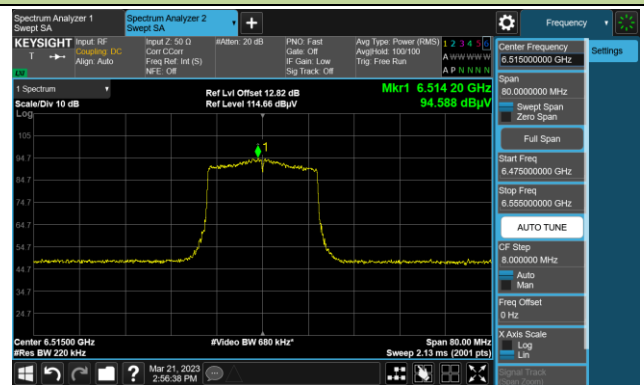

The Mask Data

Channel 93 (6415MHz)

The Reference Level

The Mask Data

802.11ax-HE20

Channel 97 (6435MHz)

The Reference Level

The Mask Data

Channel 105 (6475MHz)

The Reference Level

The Mask Data

Channel 113 (6515MHz)

The Reference Level

The Mask Data