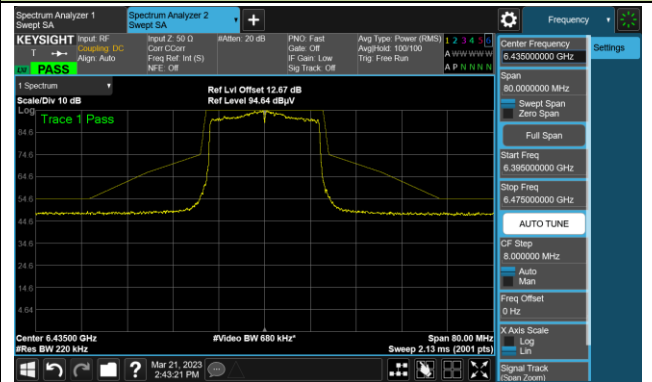

The Reference Level

The Mask Data

802.11ax-HE20

Channel 1 (5955MHz)

The Reference Level

The Mask Data

Channel 49 (6195MHz)

The Reference Level

The Mask Data

Channel 93 (6415MHz)

The Reference Level

The Mask Data

802.11ax-HE20

Channel 97 (6435MHz)

The Reference Level

The Mask Data

Channel 105 (6475MHz)

The Reference Level

The Mask Data

Channel 113 (6515MHz)

The Reference Level

The Mask Data