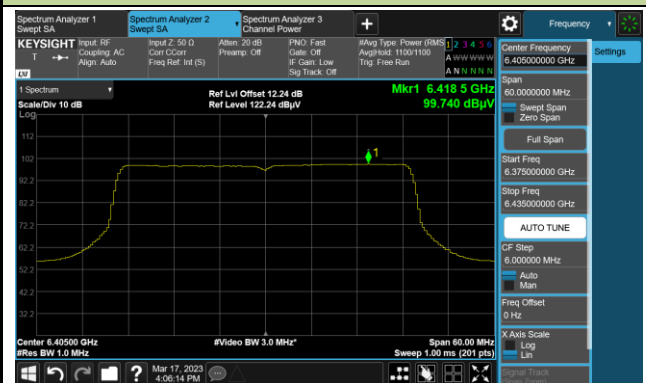

Channel 153 (6715MHz)

802.11ax-HE20 Power Spectral Density

Channel 181 (6855MHz)

Channel 185 (6875MHz)

Channel 189 (6895MHz)

Channel 213 (7015MHz)

Channel 229 (7095MHz)

802.11ax-HE40 Power Spectral Density

Channel 3 (5965MHz)

Channel 51 (6205MHz)

Channel 91 (6405MHz)

Channel 99 (6445MHz)

Channel 107 (6485MHz)

Channel 115 (6525MHz)

Channel 123 (6565MHz)

Channel 147 (6685MHz)