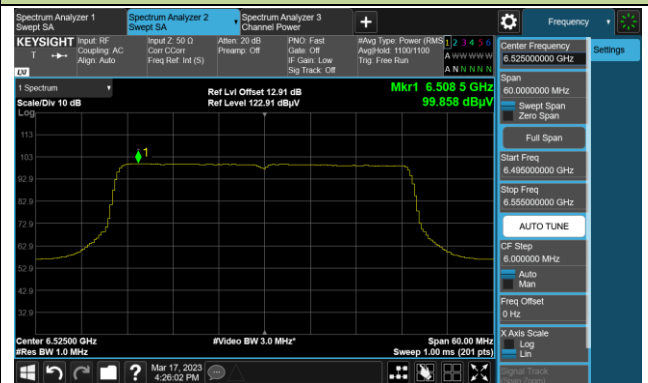

Channel 3 (5965MHz)

Channel 51 (6205MHz)

Channel 91 (6405MHz)

Channel 99 (6445MHz)

Channel 107 (6485MHz)

Channel 115 (6525MHz)

Channel 123 (6565MHz)

Channel 147 (6685MHz)

802.11ax-HE40 Power Spectral Density

Channel 179 (6845MHz)

Channel 187 (6885MHz)

Channel 195 (6925MHz)

Channel 211 (7005MHz)

Channel 227 (7085MHz)

802.11ax-HE80 Power Spectral Density

Channel 7 (5985MHz)