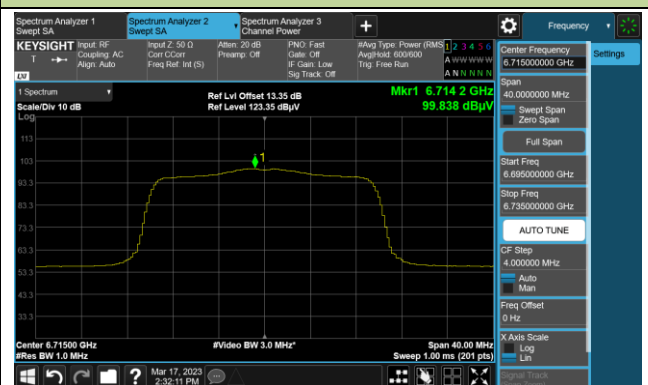

802.11ax-HE20 Power Spectral Density

Channel 1 (5955MHz)

Channel 49 (6195MHz)

Channel 93 (6415MHz)

Channel 97 (6435MHz)

Channel 105 (6475MHz)

Channel 113 (6515MHz)

Channel 117 (6535MHz)

Channel 153 (6715MHz)

802.11ax-HE20 Power Spectral Density

Channel 181 (6855MHz)

Channel 185 (6875MHz)

Channel 189 (6895MHz)

Channel 213 (7015MHz)

Channel 229 (7095MHz)

802.11ax-HE40 Power Spectral Density