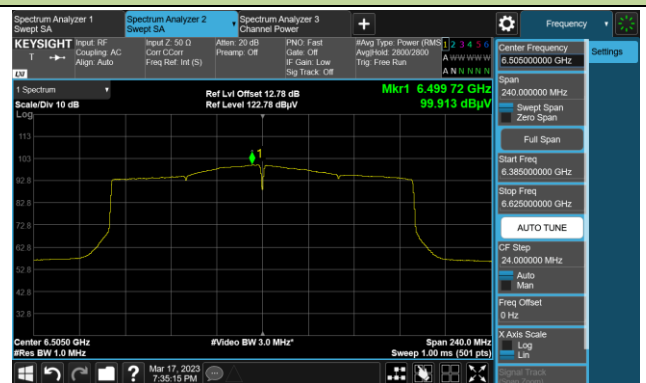

Channel 15 (6025MHz)

Channel 47 (6185MHz)

Channel 79 (6345MHz)

Channel 111 (6505MHz)

Channel 143 (6665MHz)

Channel 175 (6825MHz)

Channel 207 (6985MHz)

A.5 In-Band Emission Measurement

Test Site	SIP-AC2	Test Engineer	Arvin Ding
Test Date	2023-03-21		

802.11a Channel 1 (5955MHz)

Channel 49 (6195MHz)

Channel 93 (6415MHz)

802.11a

Channel 97 (6435MHz)

The Reference Level

The Mask Data