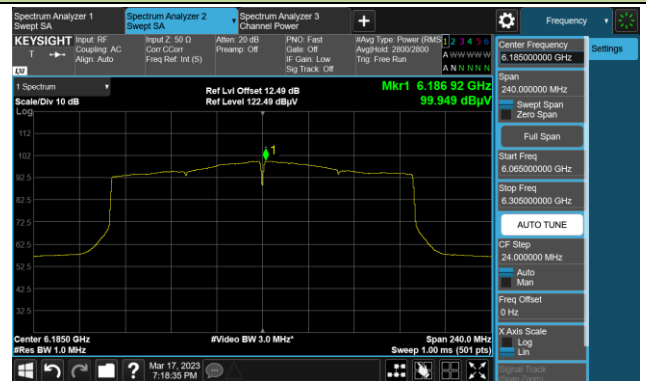

Channel 55 (6225MHz)

Channel 87 (6385MHz)

Channel 103 (6465MHz)

Channel 119 (6545MHz)

Channel 135 (6625MHz)

Channel 151 (6705MHz)

Channel 183 (6865MHz)

802.11ax-HE160 Power Spectral Density

Channel 15 (6025MHz)

Channel 47 (6185MHz)

Channel 79 (6345MHz)

Channel 111 (6505MHz)

Channel 143 (6665MHz)

Channel 175 (6825MHz)

Channel 207 (6985MHz)

A.5 In-Band Emission Measurement

Test Site	SIP-AC2	Test Engineer	Arvin Ding
Test Date	2023-03-21		

802.11a Channel 1 (5955MHz)

Channel 49 (6195MHz)

Channel 93 (6415MHz)

802.11a

Channel 97 (6435MHz)

The Reference Level

The Mask Data