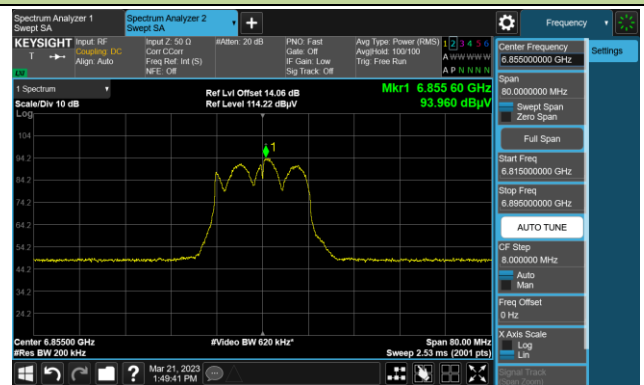

Channel 105 (6475MHz)

The Reference Level

The Mask Data

Channel 113 (6515MHz)

The Reference Level

The Mask Data

802.11a

Channel 117 (6535MHz)

The Reference Level

The Mask Data

Channel 153 (6715MHz)

The Reference Level

The Mask Data

Channel 181 (6855MHz)

The Reference Level

The Mask Data

802.11a

Channel 185 (6875MHz)

The Reference Level

The Mask Data

Channel 189 (6895MHz)

The Reference Level

The Mask Data

Channel 213 (7015MHz)