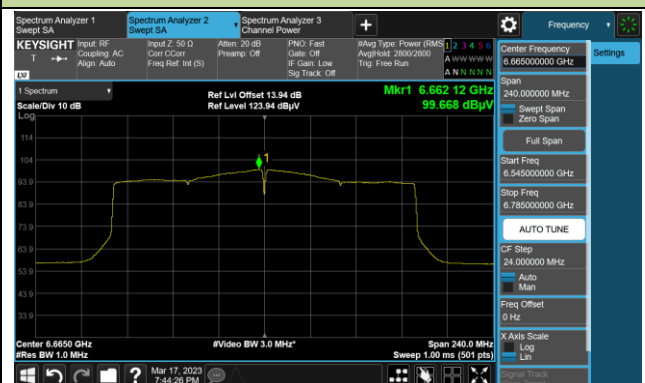

Channel 15 (6025MHz)

Channel 47 (6185MHz)

Channel 79 (6345MHz)

Channel 111 (6505MHz)

Channel 143 (6665MHz)

Channel 175 (6825MHz)

Channel 207 (6985MHz)

A.5 In-Band Emission Measurement

Test Site	SIP-AC2	Test Engineer	Arvin Ding
Test Date	2023-03-21		

802.11a Channel 1 (5955MHz)

Channel 49 (6195MHz)

Channel 93 (6415MHz)

802.11a

Channel 97 (6435MHz)

The Reference Level

The Mask Data