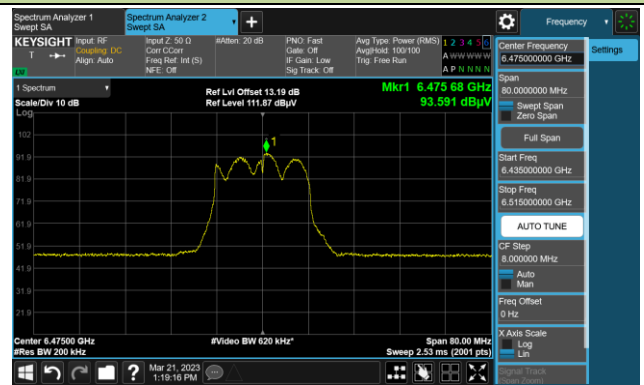

Test Site	SIP-AC2	Test Engineer	Arvin Ding
Test Date	2023-03-21		

802.11a Channel 1 (5955MHz)

Channel 49 (6195MHz)

Channel 93 (6415MHz)

802.11a

Channel 97 (6435MHz)

The Reference Level

The Mask Data

Channel 105 (6475MHz)

The Reference Level

The Mask Data

Channel 113 (6515MHz)

The Reference Level

The Mask Data

802.11a

Channel 117 (6535MHz)