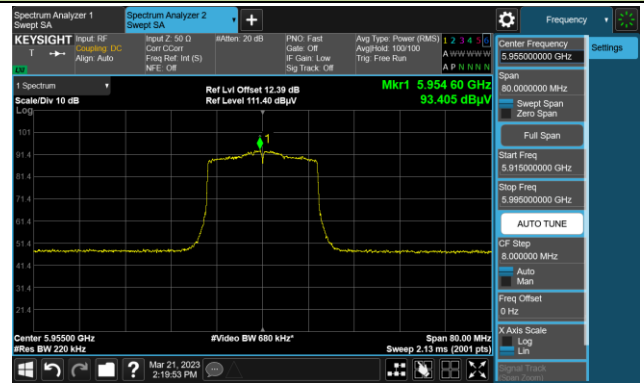

802.11a

Channel 185 (6875MHz)

The Reference Level

The Mask Data

Channel 189 (6895MHz)

The Reference Level

The Mask Data

Channel 213 (7015MHz)

The Reference Level

The Mask Data

802.11ax-HE20

Channel 1 (5955MHz)

The Reference Level

The Mask Data

Channel 49 (6195MHz)

The Reference Level

The Mask Data

Channel 93 (6415MHz)

The Reference Level

The Mask Data

802.11ax-HE20

Channel 97 (6435MHz)

The Reference Level

The Mask Data