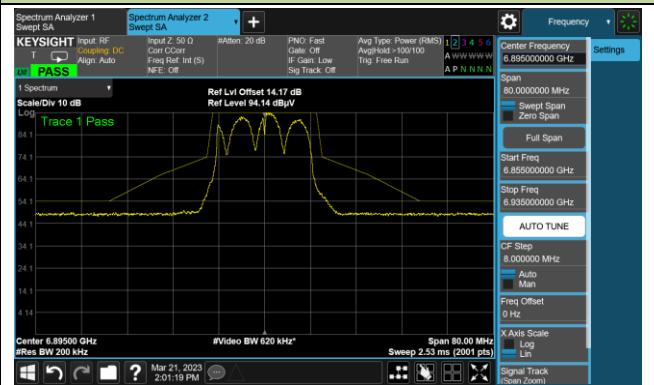

The Reference Level

The Mask Data

Channel 153 (6715MHz)

The Reference Level

The Mask Data

Channel 181 (6855MHz)

The Reference Level

The Mask Data

802.11a

Channel 185 (6875MHz)

The Reference Level

The Mask Data

Channel 189 (6895MHz)

The Reference Level

The Mask Data

Channel 213 (7015MHz)

The Reference Level

The Mask Data

802.11ax-HE20

Channel 1 (5955MHz)

The Reference Level

The Mask Data

Channel 49 (6195MHz)

The Reference Level