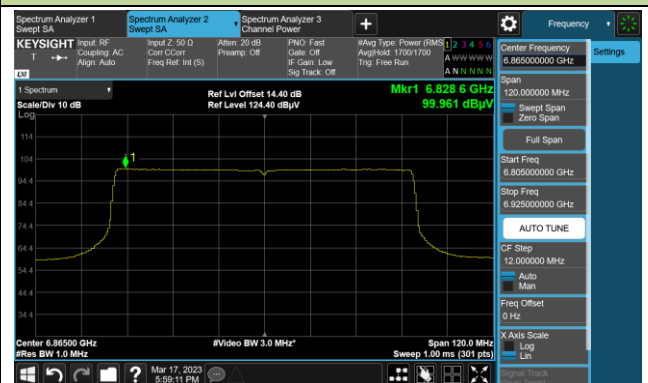

Channel 55 (6225MHz)

Channel 87 (6385MHz)

Channel 103 (6465MHz)

Channel 119 (6545MHz)

Channel 135 (6625MHz)

Channel 151 (6705MHz)

Channel 183 (6865MHz)

802.11ax-HE160 Power Spectral Density

Channel 15 (6025MHz)

Channel 47 (6185MHz)

Channel 79 (6345MHz)

Channel 111 (6505MHz)

Channel 143 (6665MHz)

Channel 175 (6825MHz)

Channel 207 (6985MHz)

A.5 In-Band Emission Measurement

Test Site	SIP-AC2	Test Engineer	Arvin Ding
Test Date	2023-03-21		

802.11a Channel 1 (5955MHz)

Channel 49 (6195MHz)

Channel 93 (6415MHz)

802.11a

Channel 97 (6435MHz)

The Reference Level

The Mask Data