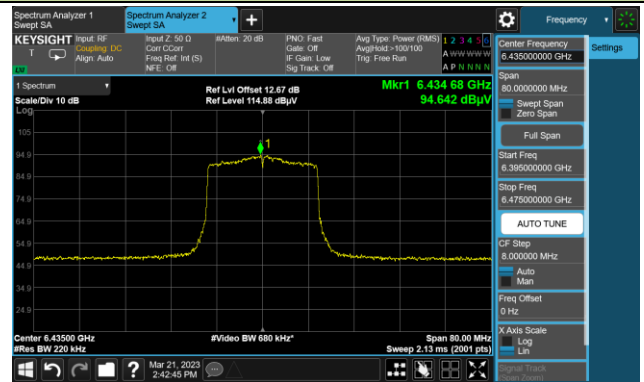

The Reference Level

The Mask Data

802.11ax-HE20

Channel 1 (5955MHz)

The Reference Level

The Mask Data

Channel 49 (6195MHz)

The Reference Level

The Mask Data

Channel 93 (6415MHz)

The Reference Level

The Mask Data

802.11ax-HE20

Channel 97 (6435MHz)

The Reference Level

The Mask Data

Channel 105 (6475MHz)

The Reference Level

The Mask Data

Channel 113 (6515MHz)

The Reference Level

The Mask Data