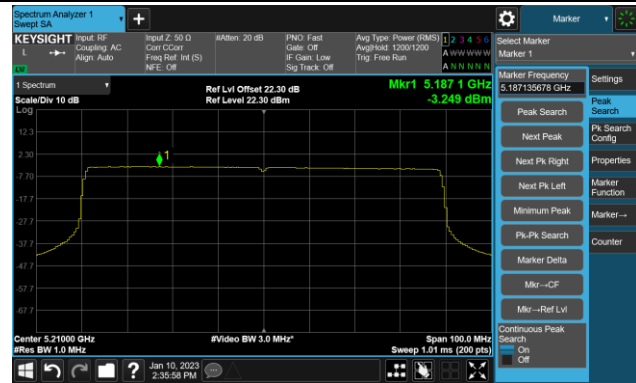

802.11ax-HE40 Power Spectral Density- Ant 0

Channel 151 (5755MHz)

Channel 159 (5795MHz)

## 802.11ax-HE80 Power Spectral Density- Ant 0

Channel 42 (5210MHz)

Channel 58 (5290MHz)

Channel 106 (5530MHz)

Channel 122 (5610MHz)

Channel 138 (5690MHz)

Channel 155 (5775MHz)