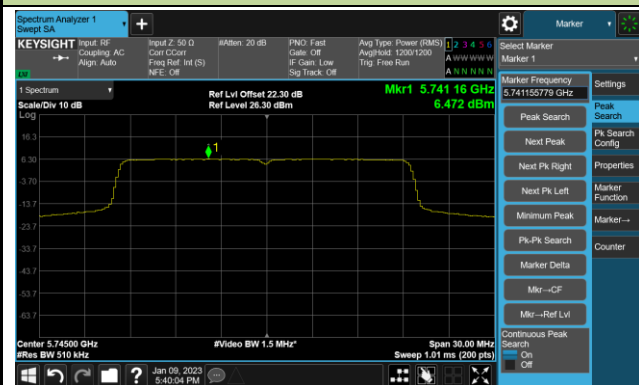

## 802.11ax-HE20 Power Spectral Density- Ant 1

Channel 36 (5180MHz)

Channel 44 (5220MHz)

Channel 48 (5240MHz)

Channel 52 (5260MHz)

Channel 60 (5300MHz)

Channel 64 (5320MHz)

Channel 100 (5500MHz)

Channel 116 (5580MHz)

802.11ax-HE20 Power Spectral Density- Ant 1

Channel 140 (5700MHz)

Channel 144(5720MHz)

Channel 149 (5745MHz)

Channel 157 (5785MHz)

Channel 165 (5825MHz)

802.11ax-HE40 Power Spectral Density- Ant 1

Channel 151 (5755MHz)

Channel 159 (5795MHz)