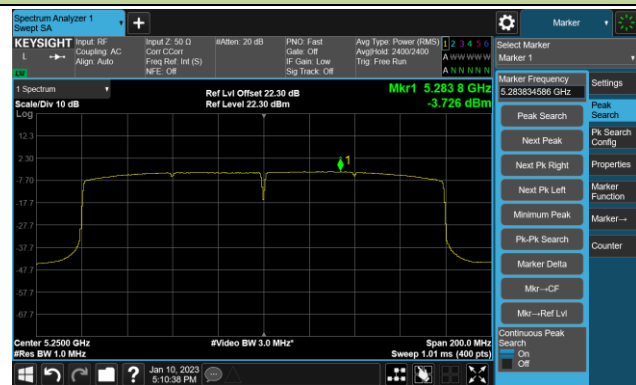

## 802.11ax-HE80 Power Spectral Density- Ant 0

Channel 42 (5210MHz)

Channel 58 (5290MHz)

Channel 106 (5530MHz)

Channel 122 (5610MHz)

Channel 138 (5690MHz)

Channel 155 (5775MHz)

## 802.11ax-HE160 Power Spectral Density- Ant 0

Channel 50 (5250MHz)

Channel 114 (5570MHz)