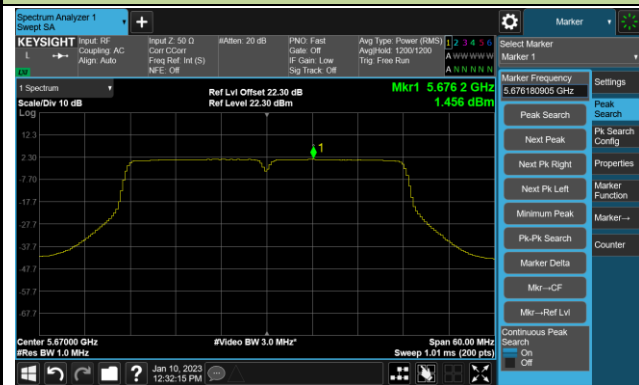

## 802.11ac-VHT40 Power Spectral Density- Ant 1

Channel 38 (5190MHz)

Channel 46 (5230MHz)

Channel 54 (5270MHz)

Channel 62 (5310MHz)

Channel 102 (5510MHz)

Channel 110 (5550MHz)

Channel 134 (5670MHz)

Channel 142(5710MHz)

802.11ac-VHT40 Power Spectral Density- Ant 1

Channel 151 (5755MHz)

Channel 159 (5795MHz)