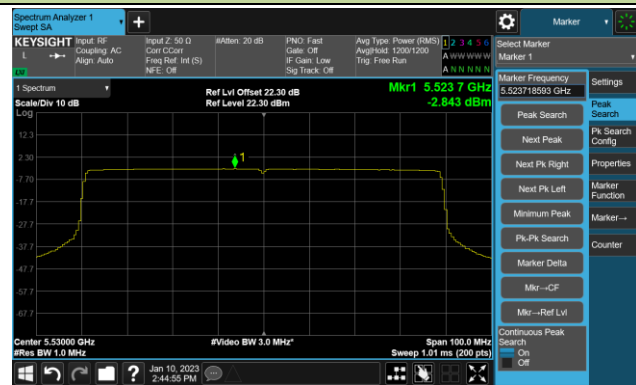

802.11ax-HE40 Power Spectral Density- Ant 0

Channel 151 (5755MHz)

Channel 159 (5795MHz)

## 802.11ax-HE80 Power Spectral Density- Ant 0

Channel 42 (5210MHz)

Channel 58 (5290MHz)

Channel 106 (5530MHz)

Channel 122 (5610MHz)

Channel 138 (5690MHz)

Channel 155 (5775MHz)

## 802.11ax-HE160 Power Spectral Density- Ant 0

Channel 50 (5250MHz)

Channel 114 (5570MHz)