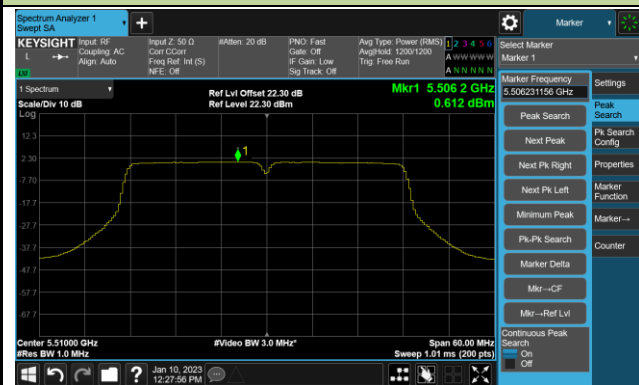

## 802.11ac-VHT40 Power Spectral Density- Ant 1

Channel 38 (5190MHz)

Channel 46 (5230MHz)

Channel 54 (5270MHz)

Channel 62 (5310MHz)

Channel 102 (5510MHz)

Channel 110 (5550MHz)

Channel 134 (5670MHz)

Channel 142(5710MHz)

802.11ac-VHT40 Power Spectral Density- Ant 1

Channel 151 (5755MHz)

Channel 159 (5795MHz)