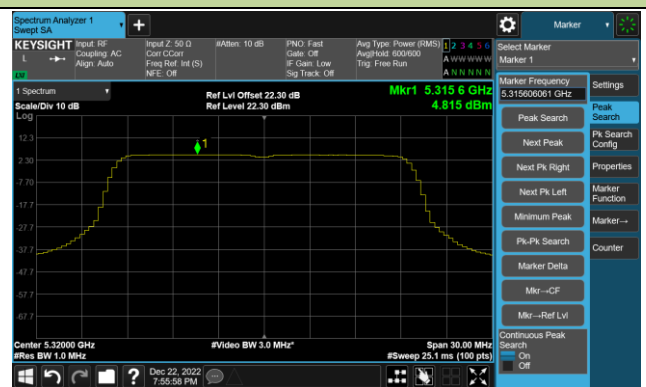

Channel 142(5710MHz)

802.11ac-VHT40 Power Spectral Density- Ant 1

Channel 151 (5755MHz)

Channel 159 (5795MHz)

## 802.11ax-HE20 Power Spectral Density- Ant 1

Channel 36 (5180MHz)

Channel 44 (5220MHz)

Channel 48 (5240MHz)

Channel 52 (5260MHz)

Channel 60 (5300MHz)

Channel 64 (5320MHz)

Channel 100 (5500MHz)

Channel 116 (5580MHz)

802.11ax-HE20 Power Spectral Density- Ant 1

Channel 140 (5700MHz)

Channel 144(5720MHz)

Channel 149 (5745MHz)

Channel 157 (5785MHz)

Channel 165 (5825MHz)

802.11ax-HE40 Power Spectral Density- Ant 1