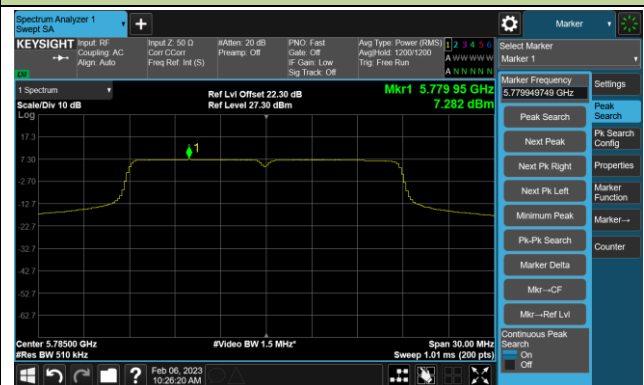

## 802.11ac-VHT20 Power Spectral Density- Ant 1

Channel 36 (5180MHz)

Channel 44 (5220MHz)

Channel 48 (5240MHz)

Channel 52 (5260MHz)

Channel 60 (5300MHz)

Channel 64 (5320MHz)

Channel 100 (5500MHz)

Channel 116 (5580MHz)

802.11ac-VHT20 Power Spectral Density- Ant 1

Channel 140 (5700MHz)

Channel 144(5720MHz)

Channel 149 (5745MHz)

Channel 157 (5785MHz)

Channel 165 (5825MHz)

## 802.11ac-VHT40 Power Spectral Density- Ant 1

Channel 38 (5190MHz)

Channel 46 (5230MHz)

Channel 54 (5270MHz)

Channel 62 (5310MHz)

Channel 102 (5510MHz)

Channel 110 (5550MHz)

Channel 134 (5670MHz)