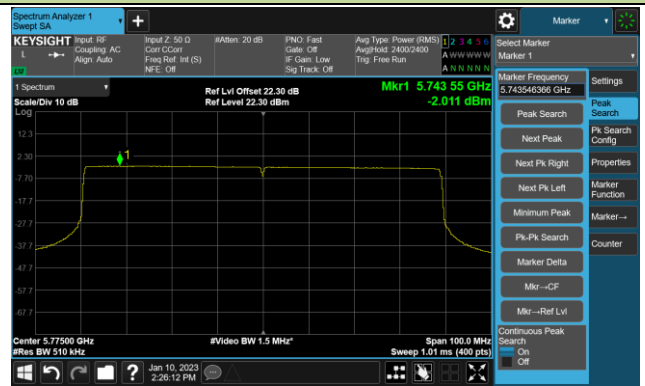

## 802.11ax-HE80 Power Spectral Density- Ant 0

Channel 42 (5210MHz)

Channel 58 (5290MHz)

Channel 106 (5530MHz)

Channel 122 (5610MHz)

Channel 138 (5690MHz)

Channel 155 (5775MHz)

## 802.11ax-HE160 Power Spectral Density- Ant 0

Channel 50 (5250MHz)

Channel 114 (5570MHz)