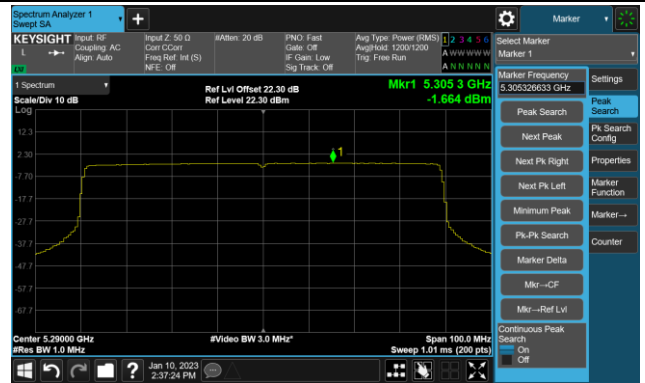

802.11ax-HE40 Power Spectral Density- Ant 0

Channel 151 (5755MHz)

Channel 159 (5795MHz)

## 802.11ax-HE80 Power Spectral Density- Ant 0

Channel 42 (5210MHz)

Channel 58 (5290MHz)

Channel 106 (5530MHz)

Channel 122 (5610MHz)

Channel 138 (5690MHz)

Channel 155 (5775MHz)

## 802.11ax-HE160 Power Spectral Density- Ant 0

Channel 50 (5250MHz)

Channel 114 (5570MHz)