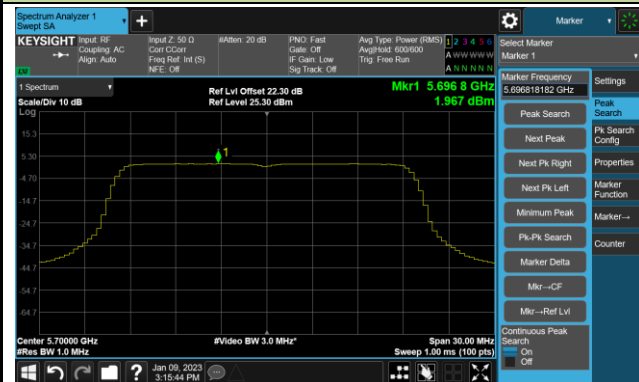

Channel 142(5710MHz)

802.11ac-VHT40 Power Spectral Density- Ant 1

Channel 151 (5755MHz)

Channel 159 (5795MHz)

## 802.11ax-HE20 Power Spectral Density- Ant 1

Channel 36 (5180MHz)

Channel 44 (5220MHz)

Channel 48 (5240MHz)

Channel 52 (5260MHz)

Channel 60 (5300MHz)

Channel 64 (5320MHz)

Channel 100 (5500MHz)

Channel 116 (5580MHz)

802.11ax-HE20 Power Spectral Density- Ant 1

Channel 140 (5700MHz)

Channel 144(5720MHz)

Channel 149 (5745MHz)

Channel 157 (5785MHz)

Channel 165 (5825MHz)

802.11ax-HE40 Power Spectral Density- Ant 1