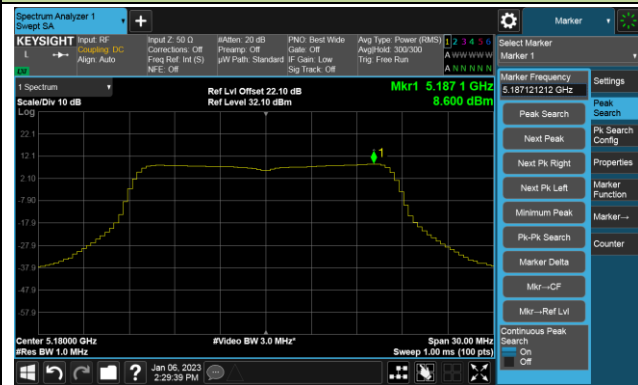

## 802.11ax-HE80 Power Spectral Density- Ant 0

Channel 42 (5210MHz)

Channel 58 (5290MHz)

Channel 106 (5530MHz)

Channel 122 (5610MHz)

Channel 138 (5690MHz)

Channel 155 (5775MHz)

## 802.11ax-HE160 Power Spectral Density- Ant 0

Channel 50 (5250MHz)

Channel 114 (5570MHz)

## 802.11a Power Spectral Density- Ant 1

Channel 36 (5180MHz)

Channel 44 (5220MHz)

Channel 48 (5240MHz)

Channel 52 (5260MHz)

Channel 60 (5300MHz)

Channel 64 (5320MHz)

Channel 100 (5500MHz)

Channel 116 (5580MHz)