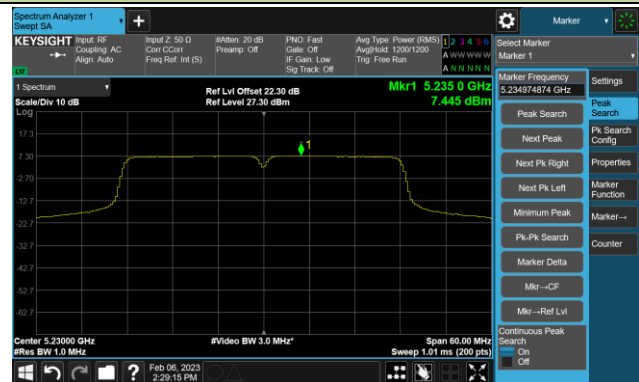

## 802.11ac-VHT20 Power Spectral Density- Ant 1

Channel 36 (5180MHz)

Channel 44 (5220MHz)

Channel 48 (5240MHz)

Channel 52 (5260MHz)

Channel 60 (5300MHz)

Channel 64 (5320MHz)

Channel 100 (5500MHz)

Channel 116 (5580MHz)

802.11ac-VHT20 Power Spectral Density- Ant 1

Channel 140 (5700MHz)

Channel 144(5720MHz)

Channel 149 (5745MHz)

Channel 157 (5785MHz)

Channel 165 (5825MHz)

## 802.11ac-VHT40 Power Spectral Density- Ant 1

Channel 38 (5190MHz)

Channel 46 (5230MHz)

Channel 54 (5270MHz)

Channel 62 (5310MHz)

Channel 102 (5510MHz)

Channel 110 (5550MHz)

Channel 134 (5670MHz)