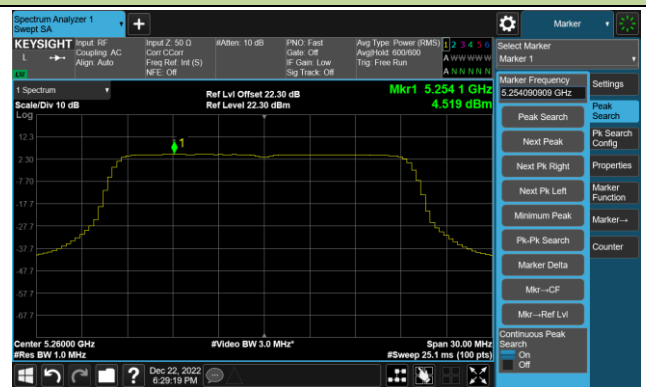

Channel 142(5710MHz)

802.11ac-VHT40 Power Spectral Density- Ant 1

Channel 151 (5755MHz)

Channel 159 (5795MHz)

## 802.11ax-HE20 Power Spectral Density- Ant 1

Channel 36 (5180MHz)

Channel 44 (5220MHz)

Channel 48 (5240MHz)

Channel 52 (5260MHz)

Channel 60 (5300MHz)

Channel 64 (5320MHz)

Channel 100 (5500MHz)

Channel 116 (5580MHz)

802.11ax-HE20 Power Spectral Density- Ant 1

Channel 140 (5700MHz)

Channel 144(5720MHz)

Channel 149 (5745MHz)

Channel 157 (5785MHz)

Channel 165 (5825MHz)

802.11ax-HE40 Power Spectral Density- Ant 1