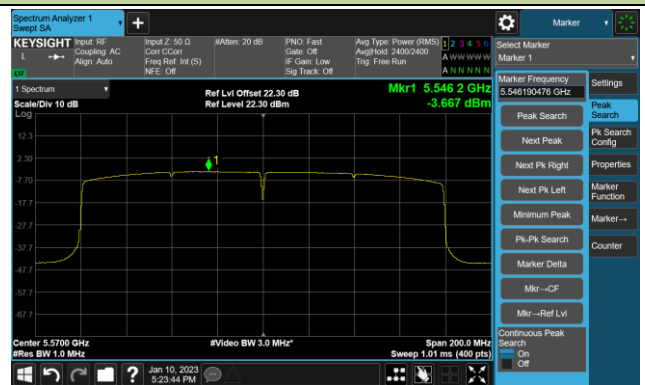

## 802.11ax-HE80 Power Spectral Density- Ant 0

Channel 42 (5210MHz)

Channel 58 (5290MHz)

Channel 106 (5530MHz)

Channel 122 (5610MHz)

Channel 138 (5690MHz)

Channel 155 (5775MHz)

## 802.11ax-HE160 Power Spectral Density- Ant 0

Channel 50 (5250MHz)

Channel 114 (5570MHz)