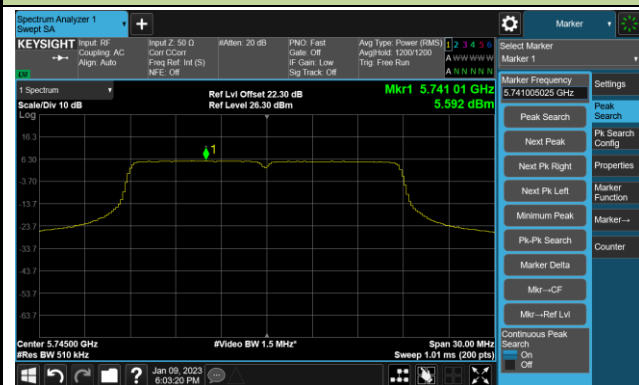

Channel 116 (5580MHz)

802.11ac-VHT20 Power Spectral Density- Ant 1

Channel 140 (5700MHz)

Channel 144(5720MHz)

Channel 149 (5745MHz)

Channel 157 (5785MHz)

Channel 165 (5825MHz)

## 802.11ac-VHT40 Power Spectral Density- Ant 1

Channel 38 (5190MHz)

Channel 46 (5230MHz)

Channel 54 (5270MHz)

Channel 62 (5310MHz)

Channel 102 (5510MHz)

Channel 110 (5550MHz)

Channel 134 (5670MHz)