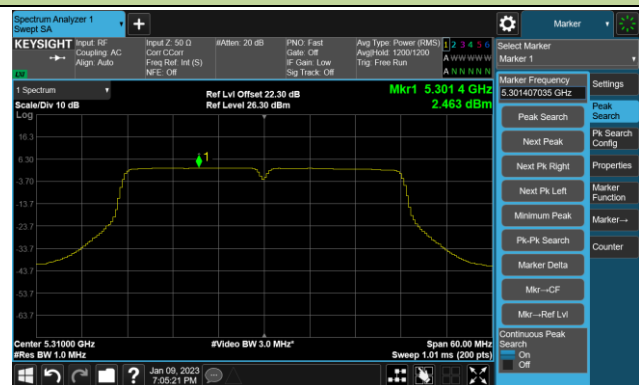

## 802.11ac-VHT40 Power Spectral Density- Ant 1

Channel 38 (5190MHz)

Channel 46 (5230MHz)

Channel 54 (5270MHz)

Channel 62 (5310MHz)

Channel 102 (5510MHz)

Channel 110 (5550MHz)

Channel 134 (5670MHz)

Channel 142(5710MHz)

802.11ac-VHT40 Power Spectral Density- Ant 1

Channel 151 (5755MHz)

Channel 159 (5795MHz)