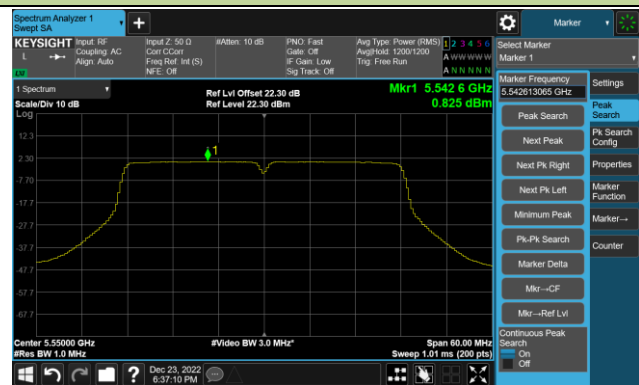

## 802.11ac-VHT40 Power Spectral Density- Ant 1

Channel 38 (5190MHz)

Channel 46 (5230MHz)

Channel 54 (5270MHz)

Channel 62 (5310MHz)

Channel 102 (5510MHz)

Channel 110 (5550MHz)

Channel 134 (5670MHz)

Channel 142(5710MHz)

802.11ac-VHT40 Power Spectral Density- Ant 1

Channel 151 (5755MHz)

Channel 159 (5795MHz)