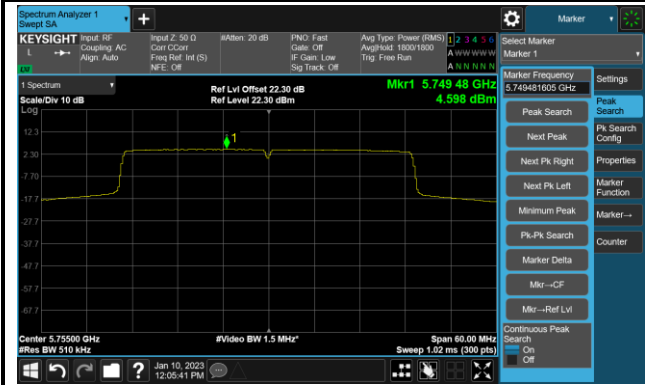

802.11ax-HE40 Power Spectral Density- Ant 0

Channel 151 (5755MHz)

Channel 159 (5795MHz)

## 802.11ax-HE80 Power Spectral Density- Ant 0

Channel 42 (5210MHz)

Channel 58 (5290MHz)

Channel 106 (5530MHz)

Channel 122 (5610MHz)

Channel 138 (5690MHz)

Channel 155 (5775MHz)

## 802.11ax-HE160 Power Spectral Density- Ant 0

Channel 50 (5250MHz)

Channel 114 (5570MHz)