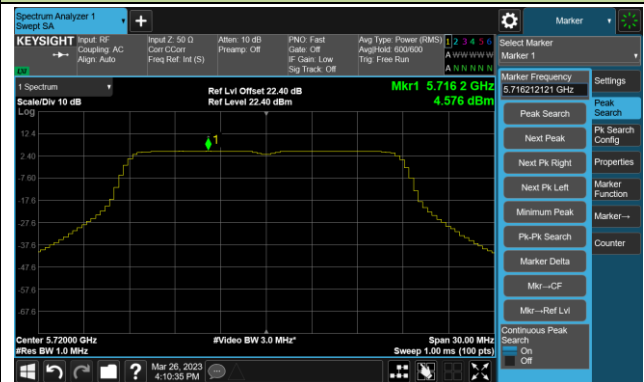

## 802.11ac-VHT20 Power Spectral Density- Ant 1

Channel 36 (5180MHz)

Channel 44 (5220MHz)

Channel 48 (5240MHz)

Channel 52 (5260MHz)

Channel 60 (5300MHz)

Channel 64 (5320MHz)

Channel 100 (5500MHz)

Channel 116 (5580MHz)

802.11ac-VHT20 Power Spectral Density- Ant 1

Channel 140 (5700MHz)

Channel 144(5720MHz)

Channel 149 (5745MHz)

Channel 157 (5785MHz)

Channel 165 (5825MHz)

## 802.11ac-VHT40 Power Spectral Density- Ant 1

Channel 38 (5190MHz)

Channel 46 (5230MHz)

Channel 54 (5270MHz)

Channel 62 (5310MHz)

Channel 102 (5510MHz)

Channel 110 (5550MHz)

Channel 134 (5670MHz)