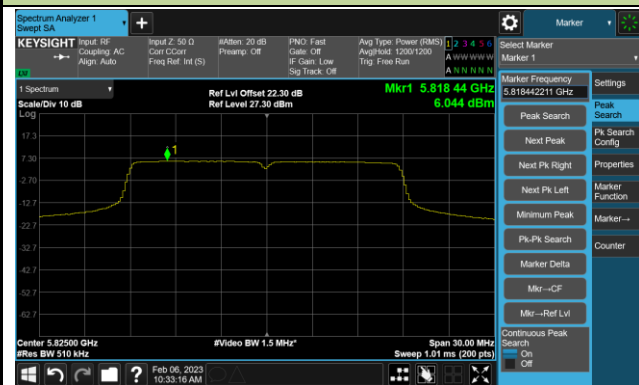

Channel 116 (5580MHz)

802.11ac-VHT20 Power Spectral Density- Ant 1

Channel 140 (5700MHz)

Channel 144(5720MHz)

Channel 149 (5745MHz)

Channel 157 (5785MHz)

Channel 165 (5825MHz)

## 802.11ac-VHT40 Power Spectral Density- Ant 1

Channel 38 (5190MHz)

Channel 46 (5230MHz)

Channel 54 (5270MHz)

Channel 62 (5310MHz)

Channel 102 (5510MHz)

Channel 110 (5550MHz)

Channel 134 (5670MHz)