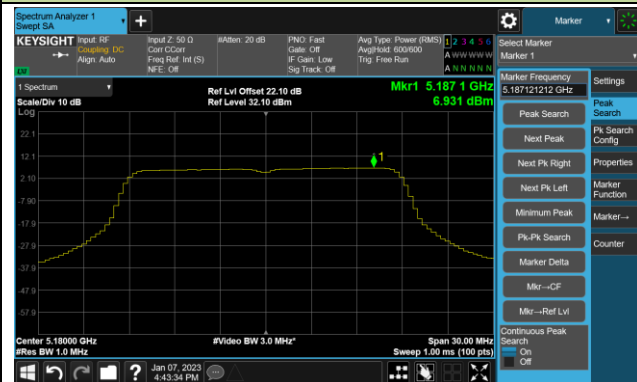

## 802.11a Power Spectral Density- Ant 1

Channel 140 (5700MHz)

Channel 144(5720MHz)

Channel 149 (5745MHz)

Channel 157 (5785MHz)

Channel 165 (5825MHz)

## 802.11ac-VHT20 Power Spectral Density- Ant 1

Channel 36 (5180MHz)

Channel 44 (5220MHz)

Channel 48 (5240MHz)

Channel 52 (5260MHz)

Channel 60 (5300MHz)

Channel 64 (5320MHz)

Channel 100 (5500MHz)