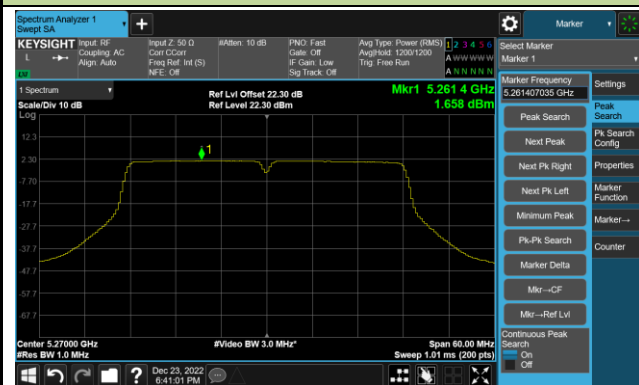

## 802.11ac-VHT40 Power Spectral Density- Ant 1

Channel 38 (5190MHz)

Channel 46 (5230MHz)

Channel 54 (5270MHz)

Channel 62 (5310MHz)

Channel 102 (5510MHz)

Channel 110 (5550MHz)

Channel 134 (5670MHz)

Channel 142(5710MHz)

802.11ac-VHT40 Power Spectral Density- Ant 1

Channel 151 (5755MHz)

Channel 159 (5795MHz)