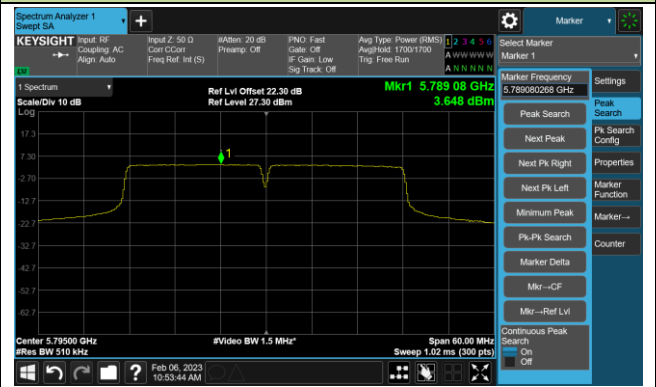

## 802.11ac-VHT40 Power Spectral Density- Ant 1

Channel 38 (5190MHz)

Channel 46 (5230MHz)

Channel 54 (5270MHz)

Channel 62 (5310MHz)

Channel 102 (5510MHz)

Channel 110 (5550MHz)

Channel 134 (5670MHz)

Channel 142(5710MHz)

802.11ac-VHT40 Power Spectral Density- Ant 1

Channel 151 (5755MHz)

Channel 159 (5795MHz)

## 802.11ax-HE20 Power Spectral Density- Ant 1

Channel 36 (5180MHz)

Channel 44 (5220MHz)

Channel 48 (5240MHz)

Channel 52 (5260MHz)

Channel 60 (5300MHz)

Channel 64 (5320MHz)

Channel 100 (5500MHz)