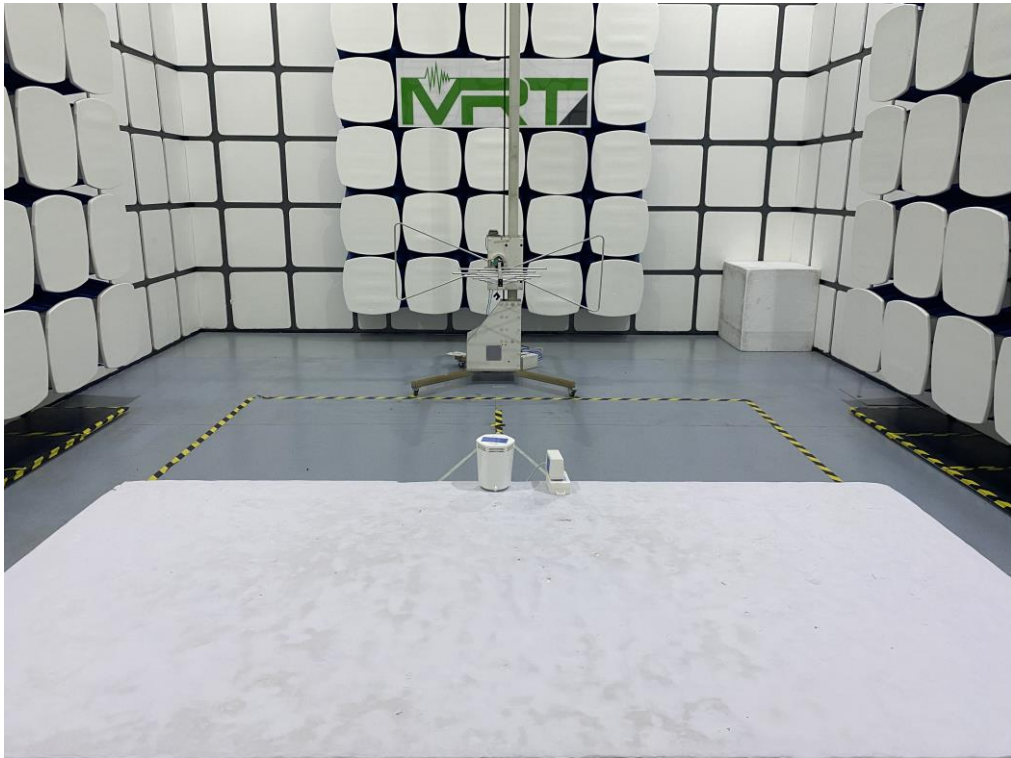

## Test Setup Photo

Description: Front View of Conducted Emission Test Setup for Power Port

Description: Back View of Conducted Emission Test Setup for Power Port

Description: Radiated Spurious Emission Test Setup for Below 1GHz

Description: Radiated Spurious Emission Test Setup for Above 1GHz

Description: Conducted Test Setup

Description: DFS Test Setup