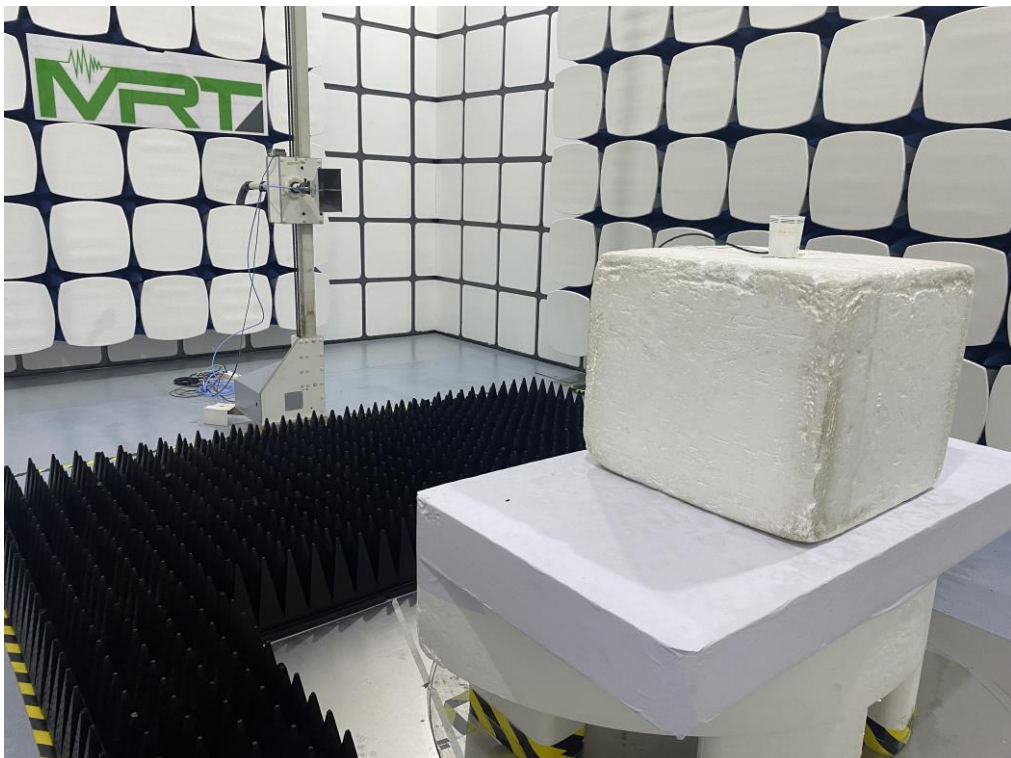

## Test Setup Photo

Description: Front View of Conducted Emission Test Setup for Power Port

Description: Back View of Conducted Emission Test Setup for Power Port

Description: Radiated Spurious Emission Test Setup for Below 1GHz

Description: Radiated Spurious Emission Test Setup for Above 1GHz

Description: Conducted Test Setup

Description: DFS Test Setup