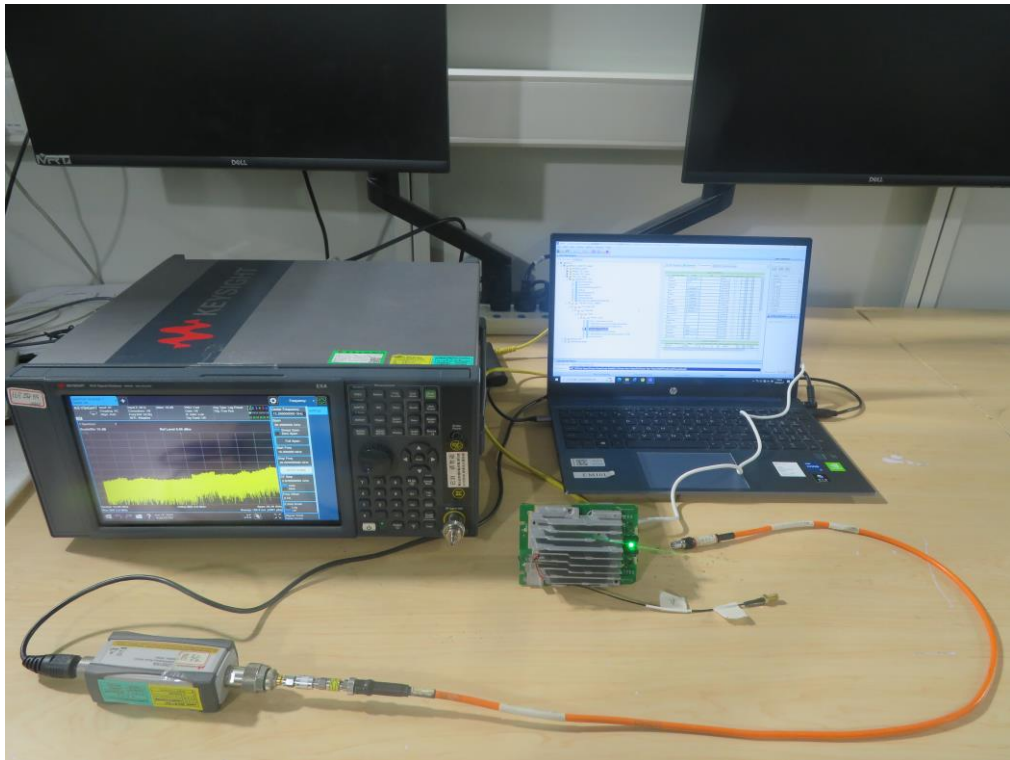

## Test Setup Photo

Description: Front View of Conducted Emission Test Setup for Power Port

Description: Back View of Conducted Emission Test Setup for Power Port

Description: Radiated Spurious Emission Test Setup for Below 1GHz

Description: Radiated Spurious Emission Test Setup for Above 1GHz

Description: Conducted Test Setup

Description: DFS Test Setup