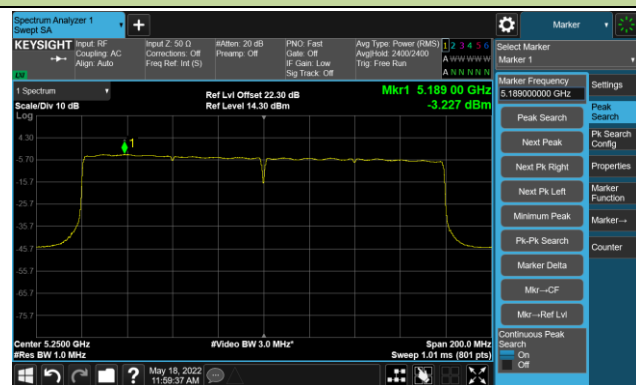

Channel 122 (5610MHz)

Channel 138 (5690MHz)

Channel 155 (5775MHz)

802.11ax-HE160 Power Spectral Density- Ant 0

Channel 50 (5250MHz)

Channel 114 (5570MHz)

802.11a Power Spectral Density- Ant 1

Channel 36 (5180MHz)

Channel 44 (5220MHz)

Channel 48 (5240MHz)

Channel 52 (5260MHz)

Channel 60 (5300MHz)

Channel 64 (5320MHz)

802.11ac-VHT20 Power Spectral Density- Ant 1

Channel 36 (5180MHz)

Channel 44 (5220MHz)