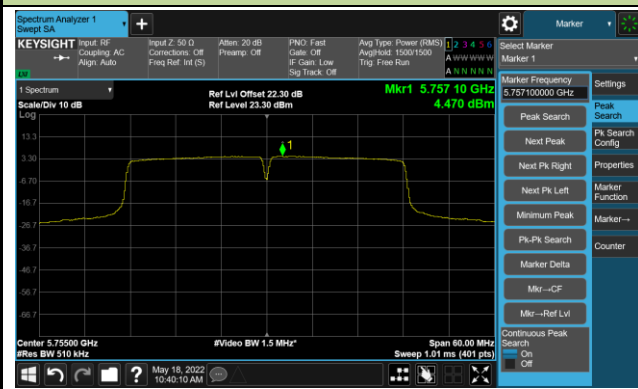

Channel 62 (5310MHz)

Channel 102 (5510MHz)

Channel 110 (5550MHz)

802.11ac-VHT40 Power Spectral Density- Ant 1

Channel 134 (5670MHz)

Channel 142(5710MHz)

Channel 151 (5755MHz)

Channel 159 (5795MHz)

802.11ac-VHT80 Power Spectral Density- Ant 1

Channel 42 (5210MHz)

Channel 58 (5290MHz)

Channel 106 (5530MHz)

Channel 122 (5610MHz)

Channel 138 (5690MHz)

Channel 155 (5775MHz)

802.11ac-VHT160 Power Spectral Density- Ant 1