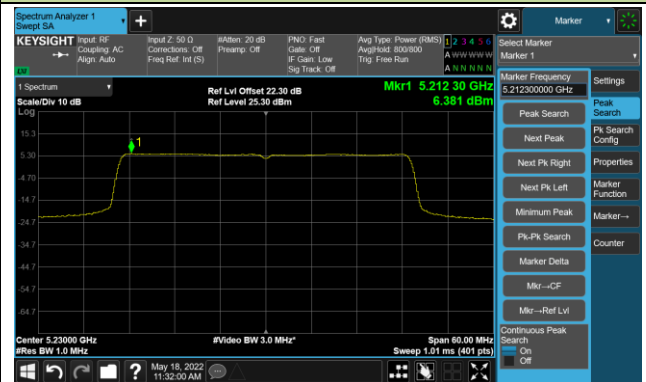

802.11ax-HE40 Power Spectral Density- Ant 0

Channel 38 (5190MHz)

Channel 46 (5230MHz)

Channel 54 (5270MHz)

Channel 62 (5310MHz)

Channel 102 (5510MHz)

Channel 110 (5550MHz)

802.11ax-HE40 Power Spectral Density- Ant 0

Channel 134 (5670MHz)

Channel 142(5710MHz)

Channel 151 (5755MHz)

Channel 159 (5795MHz)

802.11ax-HE80 Power Spectral Density- Ant 0

Channel 42 (5210MHz)

Channel 58 (5290MHz)

Channel 106 (5530MHz)