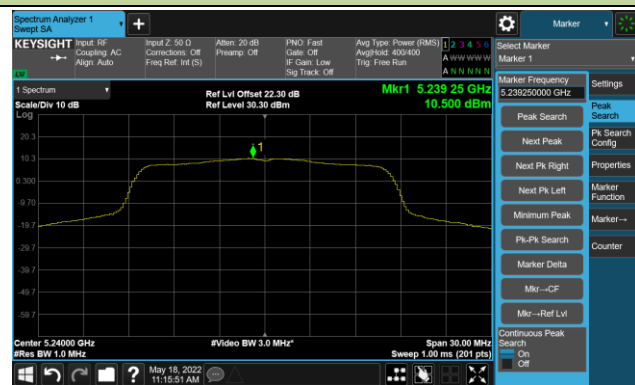

Channel 134 (5670MHz)

Channel 142(5710MHz)

Channel 151 (5755MHz)

Channel 159 (5795MHz)

802.11ax-HE80 Power Spectral Density- Ant 0

Channel 42 (5210MHz)

Channel 58 (5290MHz)

Channel 106 (5530MHz)

Channel 122 (5610MHz)

Channel 138 (5690MHz)

Channel 155 (5775MHz)

802.11ax-HE160 Power Spectral Density- Ant 0

Channel 50 (5250MHz)

Channel 114 (5570MHz)

802.11a Power Spectral Density- Ant 1

Channel 36 (5180MHz)

Channel 44 (5220MHz)

Channel 48 (5240MHz)

Channel 52 (5260MHz)

Channel 60 (5300MHz)

Channel 64 (5320MHz)

802.11ac-VHT20 Power Spectral Density- Ant 1

Channel 36 (5180MHz)

Channel 44 (5220MHz)