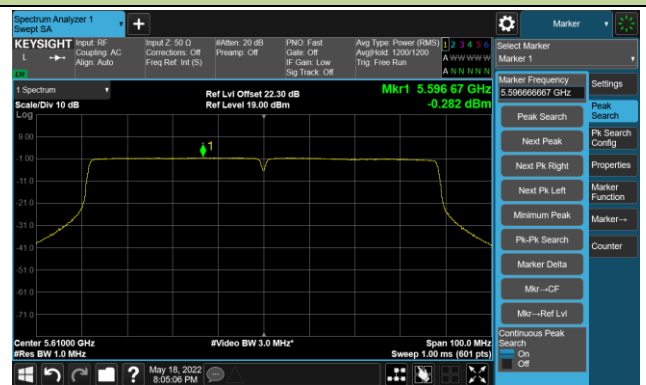

802.11ac-VHT80 Power Spectral Density- Ant 1

Channel 42 (5210MHz)

Channel 58 (5290MHz)

Channel 106 (5530MHz)

Channel 122 (5610MHz)

Channel 138 (5690MHz)

Channel 155 (5775MHz)

802.11ac-VHT160 Power Spectral Density- Ant 1

Channel 50 (5250MHz)

Channel 114 (5570MHz)

802.11ax-HE20 Power Spectral Density- Ant 1

Channel 36 (5180MHz)

Channel 44 (5220MHz)

Channel 48 (5240MHz)

Channel 52 (5260MHz)

Channel 60 (5300MHz)