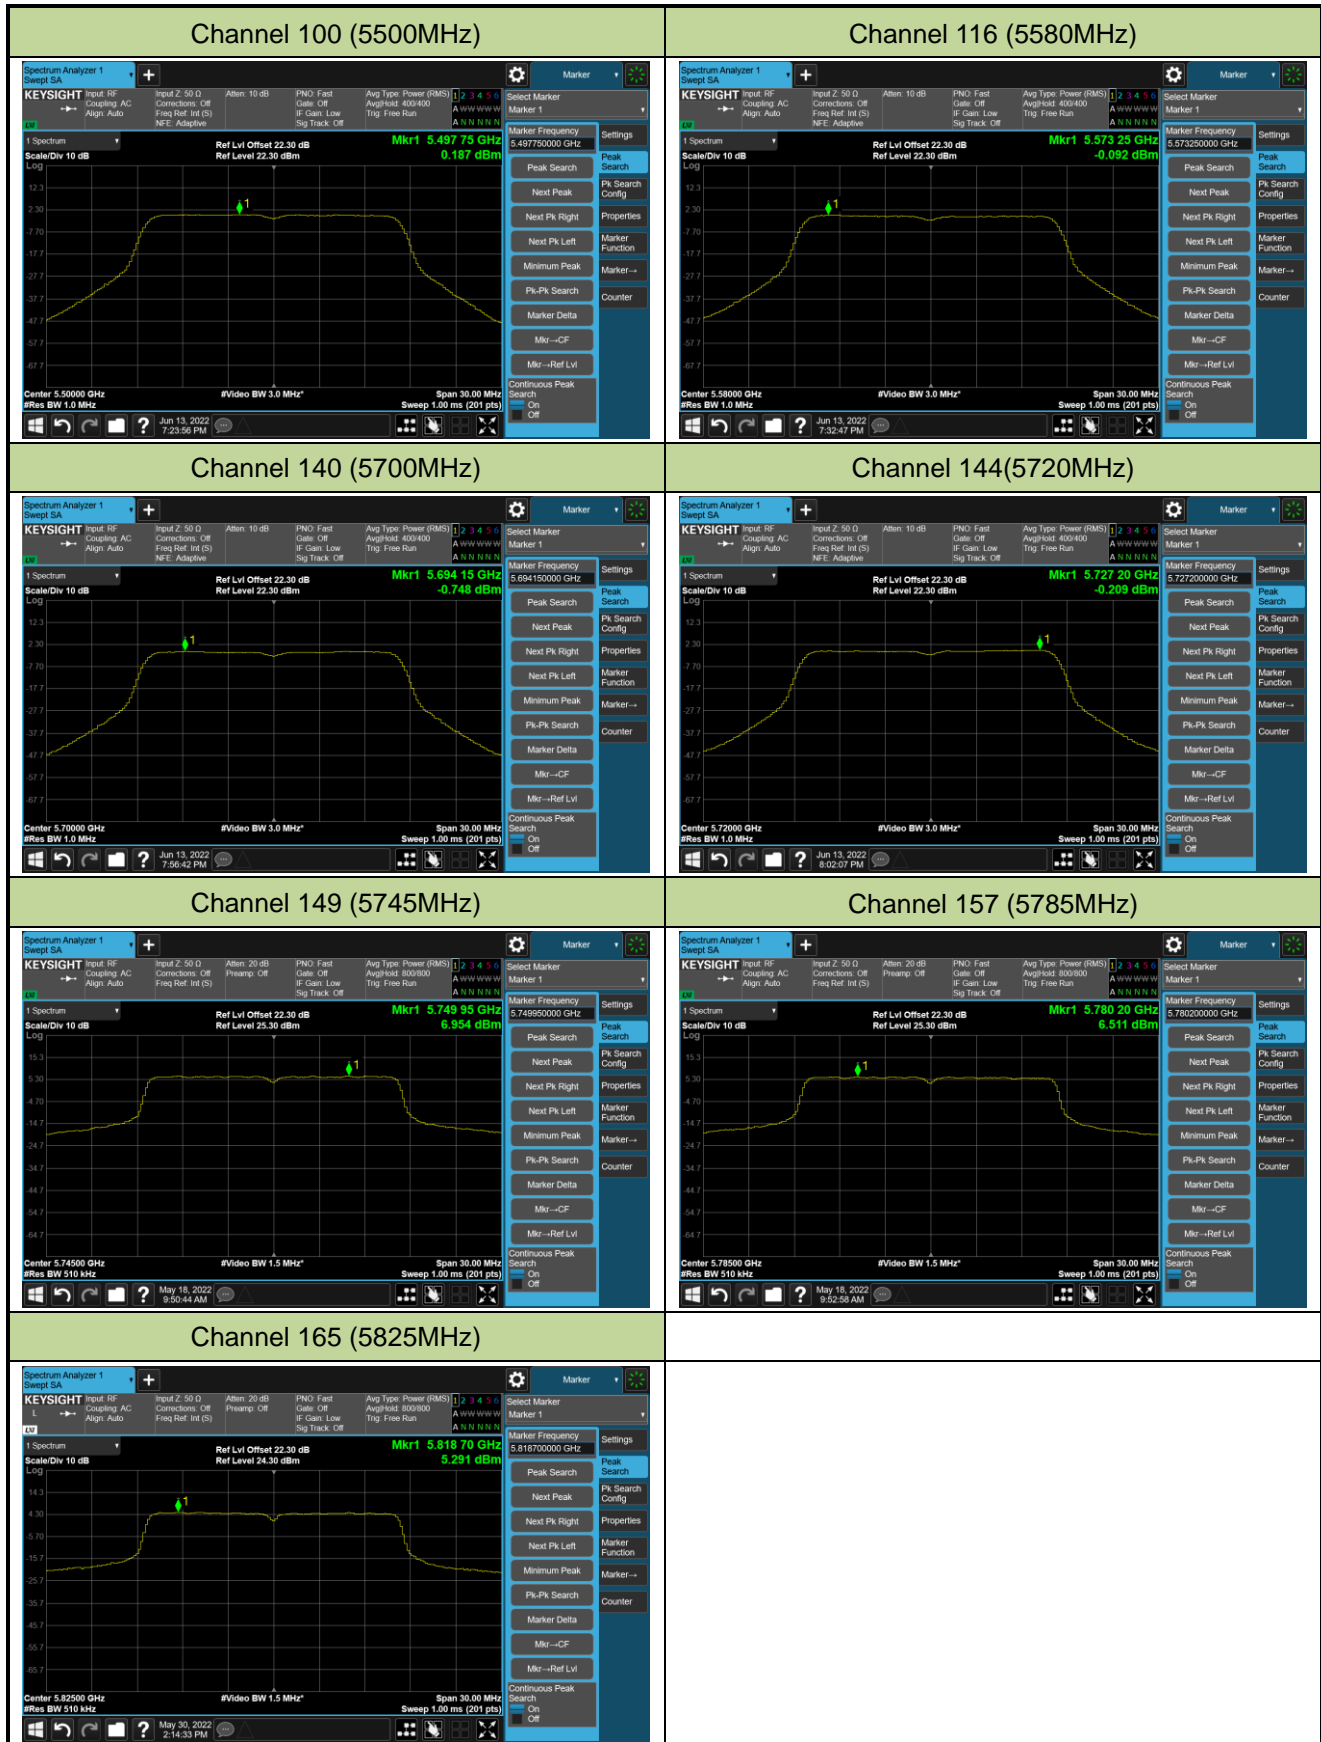

Channel 122 (5610MHz)

Channel 138 (5690MHz)

Channel 155 (5775MHz)

802.11ax-HE160 Power Spectral Density- Ant 0

Channel 50 (5250MHz)

Channel 114 (5570MHz)

802.11a Power Spectral Density- Ant 1

Channel 36 (5180MHz)

Channel 44 (5220MHz)

Channel 48 (5240MHz)

Channel 52 (5260MHz)

Channel 60 (5300MHz)

Channel 64 (5320MHz)

802.11ac-VHT20 Power Spectral Density- Ant 1

Channel 36 (5180MHz)

Channel 44 (5220MHz)

Channel 48 (5240MHz)

Channel 52 (5260MHz)

Channel 60 (5300MHz)

Channel 64 (5320MHz)

802.11ac-VHT20 Power Spectral Density- Ant 1

Channel 100 (5500MHz)

Channel 116 (5580MHz)

Channel 140 (5700MHz)