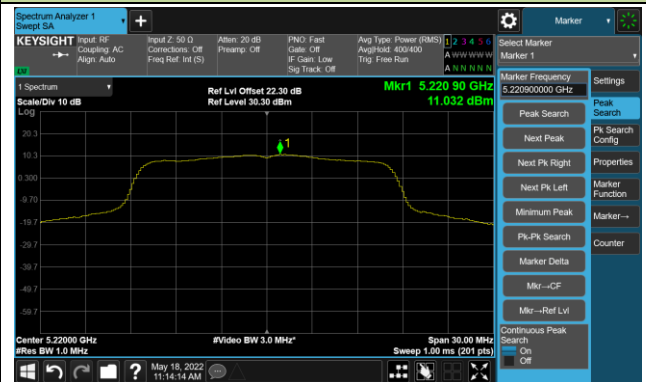

Channel 134 (5670MHz)

Channel 142(5710MHz)

Channel 151 (5755MHz)

Channel 159 (5795MHz)

802.11ax-HE80 Power Spectral Density- Ant 0

Channel 42 (5210MHz)

Channel 58 (5290MHz)

Channel 106 (5530MHz)

Channel 122 (5610MHz)

Channel 138 (5690MHz)

Channel 155 (5775MHz)

802.11ax-HE160 Power Spectral Density- Ant 0

Channel 50 (5250MHz)

Channel 114 (5570MHz)

802.11a Power Spectral Density- Ant 1

Channel 36 (5180MHz)

Channel 44 (5220MHz)

Channel 48 (5240MHz)

Channel 52 (5260MHz)

Channel 60 (5300MHz)

Channel 64 (5320MHz)

802.11ac-VHT20 Power Spectral Density- Ant 1

Channel 36 (5180MHz)

Channel 44 (5220MHz)