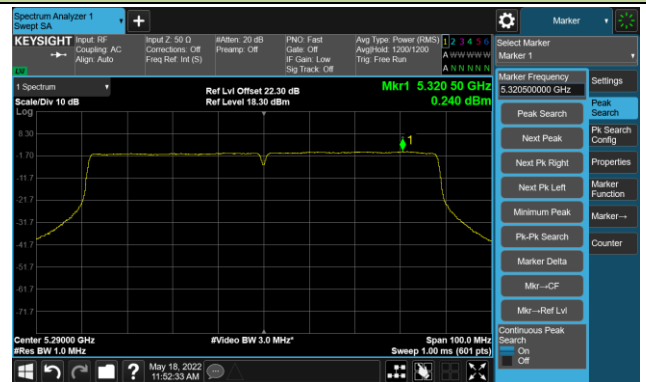

Channel 62 (5310MHz)

Channel 102 (5510MHz)

Channel 110 (5550MHz)

802.11ac-VHT40 Power Spectral Density- Ant 1

Channel 134 (5670MHz)

Channel 142(5710MHz)

Channel 151 (5755MHz)

Channel 159 (5795MHz)

802.11ac-VHT80 Power Spectral Density- Ant 1

Channel 42 (5210MHz)

Channel 58 (5290MHz)

Channel 106 (5530MHz)

Channel 122 (5610MHz)

Channel 138 (5690MHz)

Channel 155 (5775MHz)

802.11ac-VHT160 Power Spectral Density- Ant 1