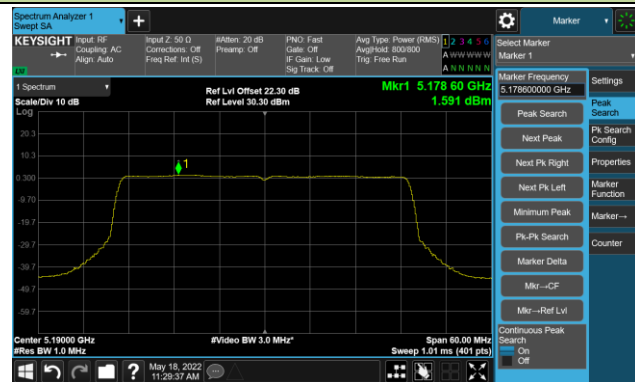

802.11ax-HE40 Power Spectral Density- Ant 0

Channel 38 (5190MHz)

Channel 46 (5230MHz)

Channel 54 (5270MHz)

Channel 62 (5310MHz)

Channel 102 (5510MHz)

Channel 110 (5550MHz)

802.11ax-HE40 Power Spectral Density- Ant 0

Channel 134 (5670MHz)

Channel 142(5710MHz)

Channel 151 (5755MHz)

Channel 159 (5795MHz)

802.11ax-HE80 Power Spectral Density- Ant 0

Channel 42 (5210MHz)

Channel 58 (5290MHz)

Channel 106 (5530MHz)