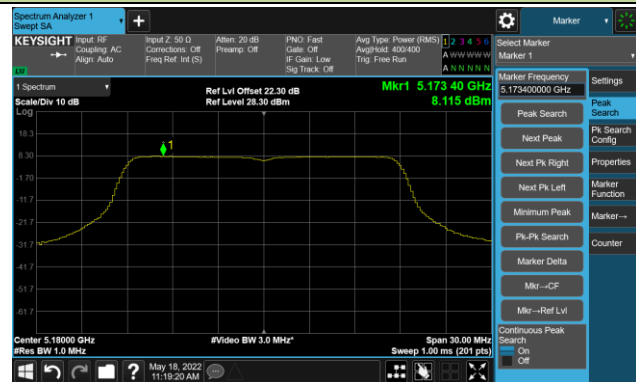

Channel 44 (5220MHz)

Channel 48 (5240MHz)

Channel 52 (5260MHz)

Channel 60 (5300MHz)

Channel 64 (5320MHz)

802.11ac-VHT20 Power Spectral Density- Ant 1

Channel 36 (5180MHz)

Channel 44 (5220MHz)

Channel 48 (5240MHz)

Channel 52 (5260MHz)

Channel 60 (5300MHz)

Channel 64 (5320MHz)

802.11ac-VHT20 Power Spectral Density- Ant 1

Channel 100 (5500MHz)

Channel 116 (5580MHz)

Channel 140 (5700MHz)