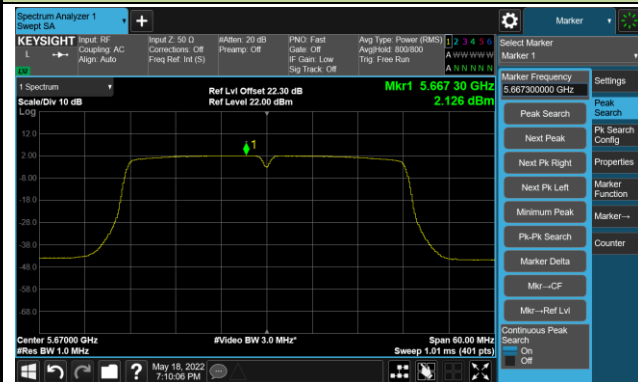

Channel 62 (5310MHz)

Channel 102 (5510MHz)

Channel 110 (5550MHz)

802.11ac-VHT40 Power Spectral Density- Ant 1

Channel 134 (5670MHz)

Channel 142(5710MHz)

Channel 151 (5755MHz)

Channel 159 (5795MHz)

802.11ac-VHT80 Power Spectral Density- Ant 1

Channel 42 (5210MHz)

Channel 58 (5290MHz)

Channel 106 (5530MHz)

Channel 122 (5610MHz)

Channel 138 (5690MHz)

Channel 155 (5775MHz)

802.11ac-VHT160 Power Spectral Density- Ant 1