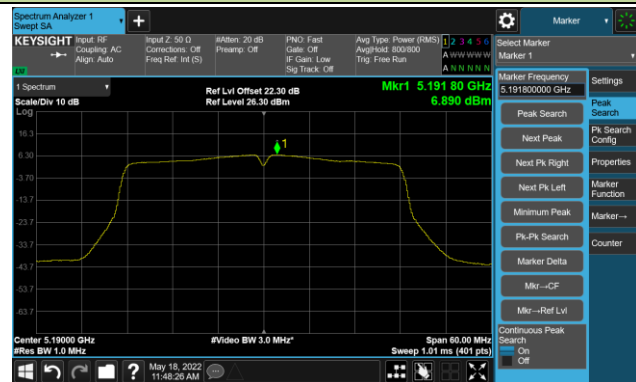

Channel 144 (5720MHz)

Channel 149 (5745MHz)

Channel 157 (5785MHz)

Channel 165 (5825MHz)

802.11ac-VHT40 Power Spectral Density- Ant 1

Channel 38 (5190MHz)

Channel 46 (5230MHz)

Channel 54 (5270MHz)

Channel 62 (5310MHz)

Channel 102 (5510MHz)

Channel 110 (5550MHz)

802.11ac-VHT40 Power Spectral Density- Ant 1

Channel 134 (5670MHz)

Channel 142(5710MHz)

Channel 151 (5755MHz)

Channel 159 (5795MHz)