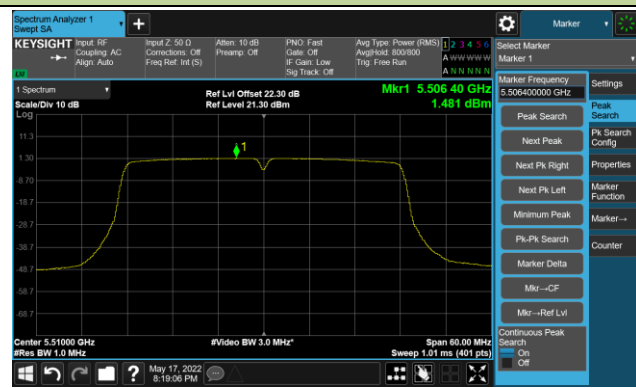

Channel 144 (5720MHz)

Channel 149 (5745MHz)

Channel 157 (5785MHz)

Channel 165 (5825MHz)

802.11ac-VHT40 Power Spectral Density- Ant 1

Channel 38 (5190MHz)

Channel 46 (5230MHz)

Channel 54 (5270MHz)

Channel 62 (5310MHz)

Channel 102 (5510MHz)

Channel 110 (5550MHz)

802.11ac-VHT40 Power Spectral Density- Ant 1

Channel 134 (5670MHz)

Channel 142(5710MHz)

Channel 151 (5755MHz)

Channel 159 (5795MHz)