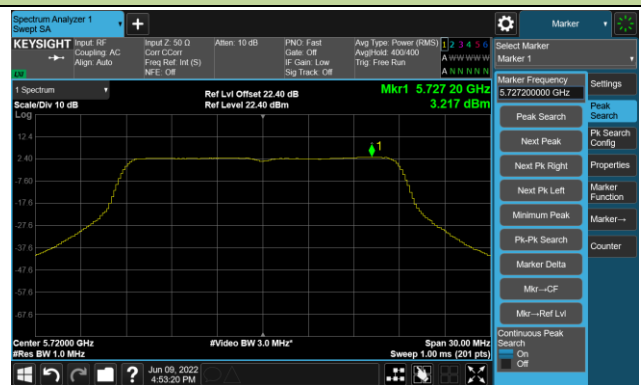

Channel 44 (5220MHz)

Channel 48 (5240MHz)

Channel 52 (5260MHz)

Channel 60 (5300MHz)

Channel 64 (5320MHz)

802.11ac-VHT20 Power Spectral Density- Ant 1

Channel 36 (5180MHz)

Channel 44 (5220MHz)

Channel 48 (5240MHz)

Channel 52 (5260MHz)

Channel 60 (5300MHz)

Channel 64 (5320MHz)

802.11ac-VHT20 Power Spectral Density- Ant 1

Channel 100 (5500MHz)

Channel 116 (5580MHz)

Channel 140 (5700MHz)

Channel 144 (5720MHz)

Channel 149 (5745MHz)

Channel 157 (5785MHz)

Channel 165 (5825MHz)

802.11ac-VHT40 Power Spectral Density- Ant 1

Channel 38 (5190MHz)

Channel 46 (5230MHz)

Channel 54 (5270MHz)