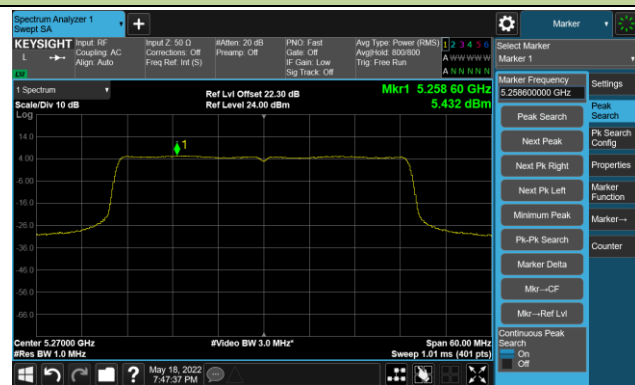

802.11ax-HE40 Power Spectral Density- Ant 0

Channel 38 (5190MHz)

Channel 46 (5230MHz)

Channel 54 (5270MHz)

Channel 62 (5310MHz)

Channel 102 (5510MHz)

Channel 110 (5550MHz)

802.11ax-HE40 Power Spectral Density- Ant 0

Channel 134 (5670MHz)

Channel 142(5710MHz)

Channel 151 (5755MHz)

Channel 159 (5795MHz)

802.11ax-HE80 Power Spectral Density- Ant 0

Channel 42 (5210MHz)

Channel 58 (5290MHz)

Channel 106 (5530MHz)