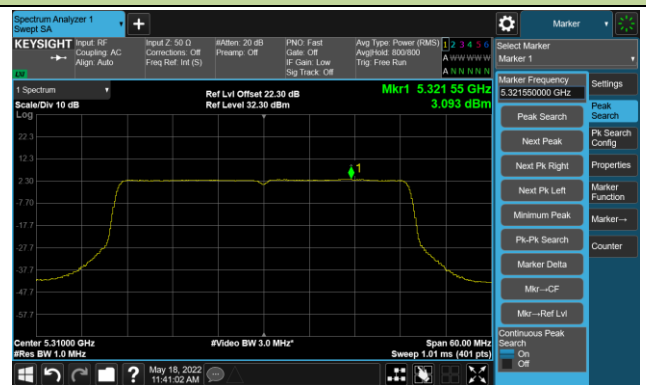

Channel 64 (5320MHz)

802.11ax-HE20 Power Spectral Density- Ant 1

Channel 100 (5500MHz)

Channel 116 (5580MHz)

Channel 140 (5700MHz)

Channel 144(5720MHz)

Channel 149 (5745MHz)

Channel 157 (5785MHz)

Channel 165 (5825MHz)

802.11ax-HE40 Power Spectral Density- Ant 1

Channel 38 (5190MHz)

Channel 46 (5230MHz)

Channel 54 (5270MHz)

Channel 62 (5310MHz)

Channel 102 (5510MHz)

Channel 110 (5550MHz)