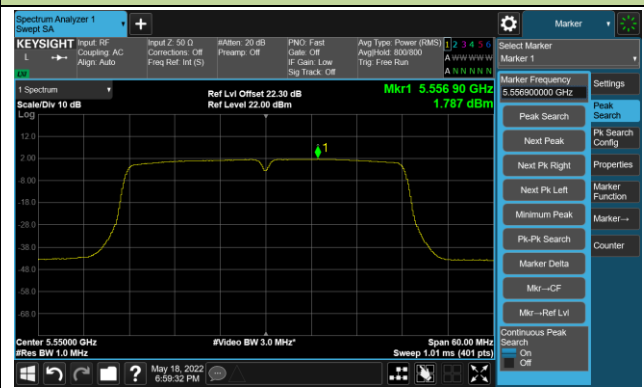

Channel 144 (5720MHz)

Channel 149 (5745MHz)

Channel 157 (5785MHz)

Channel 165 (5825MHz)

802.11ac-VHT40 Power Spectral Density- Ant 1

Channel 38 (5190MHz)

Channel 46 (5230MHz)

Channel 54 (5270MHz)

Channel 62 (5310MHz)

Channel 102 (5510MHz)

Channel 110 (5550MHz)

802.11ac-VHT40 Power Spectral Density- Ant 1

Channel 134 (5670MHz)

Channel 142(5710MHz)

Channel 151 (5755MHz)

Channel 159 (5795MHz)