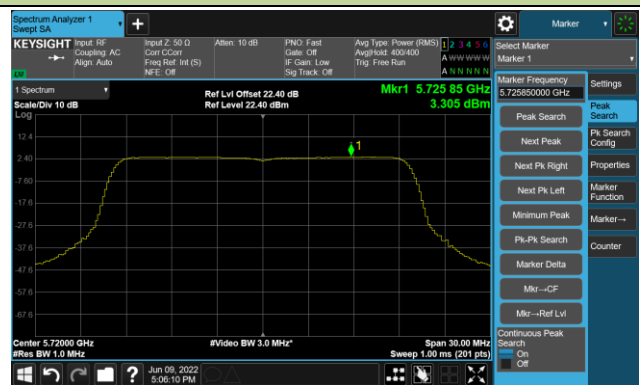

Channel 50 (5250MHz)

Channel 114 (5570MHz)

802.11ax-HE20 Power Spectral Density- Ant 1

Channel 36 (5180MHz)

Channel 44 (5220MHz)

Channel 48 (5240MHz)

Channel 52 (5260MHz)

Channel 60 (5300MHz)

Channel 64 (5320MHz)

802.11ax-HE20 Power Spectral Density- Ant 1

Channel 100 (5500MHz)

Channel 116 (5580MHz)

Channel 140 (5700MHz)

Channel 144(5720MHz)

Channel 149 (5745MHz)

Channel 157 (5785MHz)

Channel 165 (5825MHz)

802.11ax-HE40 Power Spectral Density- Ant 1

Channel 38 (5190MHz)

Channel 46 (5230MHz)

Channel 54 (5270MHz)

Channel 62 (5310MHz)

Channel 102 (5510MHz)

Channel 110 (5550MHz)