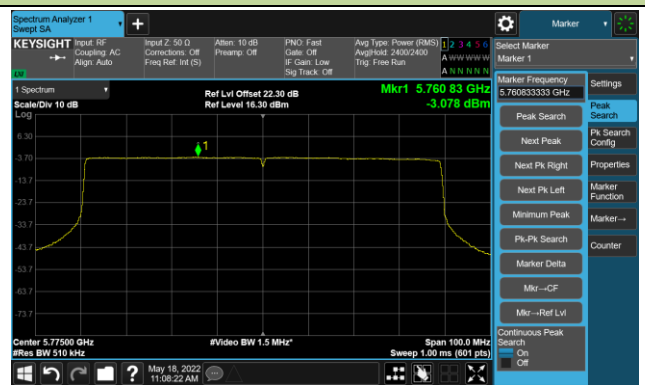

Channel 134 (5670MHz)

Channel 142(5710MHz)

Channel 151 (5755MHz)

Channel 159 (5795MHz)

802.11ax-HE80 Power Spectral Density- Ant 0

Channel 42 (5210MHz)

Channel 58 (5290MHz)

Channel 106 (5530MHz)

Channel 122 (5610MHz)

Channel 138 (5690MHz)

Channel 155 (5775MHz)

802.11ax-HE160 Power Spectral Density- Ant 0

Channel 50 (5250MHz)

Channel 114 (5570MHz)

802.11a Power Spectral Density- Ant 1

Channel 36 (5180MHz)