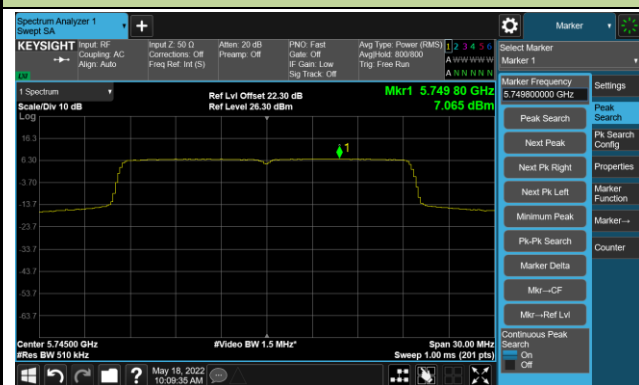

Channel 50 (5250MHz)

Channel 114 (5570MHz)

802.11ax-HE20 Power Spectral Density- Ant 1

Channel 36 (5180MHz)

Channel 44 (5220MHz)

Channel 48 (5240MHz)

Channel 52 (5260MHz)

Channel 60 (5300MHz)

Channel 64 (5320MHz)

802.11ax-HE20 Power Spectral Density- Ant 1

Channel 100 (5500MHz)

Channel 116 (5580MHz)

Channel 140 (5700MHz)

Channel 144(5720MHz)

Channel 149 (5745MHz)

Channel 157 (5785MHz)

Channel 165 (5825MHz)

802.11ax-HE40 Power Spectral Density- Ant 1

Channel 38 (5190MHz)

Channel 46 (5230MHz)

Channel 54 (5270MHz)

Channel 62 (5310MHz)

Channel 102 (5510MHz)

Channel 110 (5550MHz)