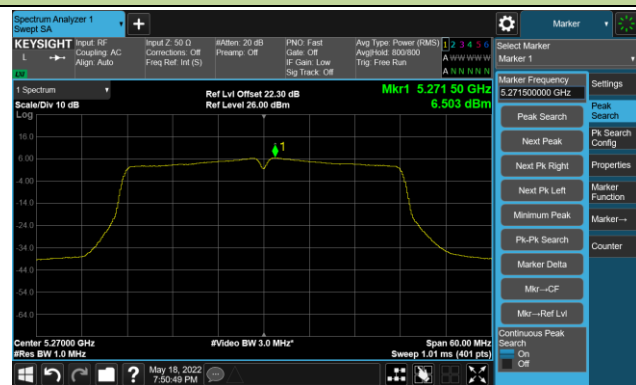

Channel 144 (5720MHz)

Channel 149 (5745MHz)

Channel 157 (5785MHz)

Channel 165 (5825MHz)

802.11ac-VHT40 Power Spectral Density- Ant 1

Channel 38 (5190MHz)

Channel 46 (5230MHz)

Channel 54 (5270MHz)

Channel 62 (5310MHz)

Channel 102 (5510MHz)

Channel 110 (5550MHz)

802.11ac-VHT40 Power Spectral Density- Ant 1

Channel 134 (5670MHz)

Channel 142(5710MHz)

Channel 151 (5755MHz)

Channel 159 (5795MHz)