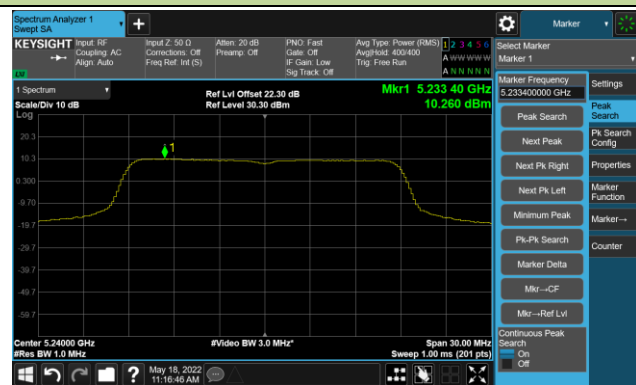

Channel 44 (5220MHz)

Channel 48 (5240MHz)

Channel 52 (5260MHz)

Channel 60 (5300MHz)

Channel 64 (5320MHz)

802.11ac-VHT20 Power Spectral Density- Ant 1

Channel 36 (5180MHz)

Channel 44 (5220MHz)

Channel 48 (5240MHz)

Channel 52 (5260MHz)

Channel 60 (5300MHz)

Channel 64 (5320MHz)

802.11ac-VHT20 Power Spectral Density- Ant 1

Channel 100 (5500MHz)

Channel 116 (5580MHz)

Channel 140 (5700MHz)