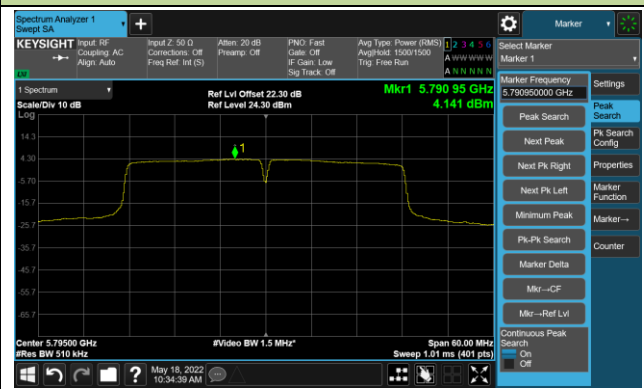

Channel 62 (5310MHz)

Channel 102 (5510MHz)

Channel 110 (5550MHz)

802.11ac-VHT40 Power Spectral Density- Ant 1

Channel 134 (5670MHz)

Channel 142(5710MHz)

Channel 151 (5755MHz)

Channel 159 (5795MHz)

802.11ac-VHT80 Power Spectral Density- Ant 1

Channel 42 (5210MHz)

Channel 58 (5290MHz)

Channel 106 (5530MHz)

Channel 122 (5610MHz)

Channel 138 (5690MHz)

Channel 155 (5775MHz)

802.11ac-VHT160 Power Spectral Density- Ant 1