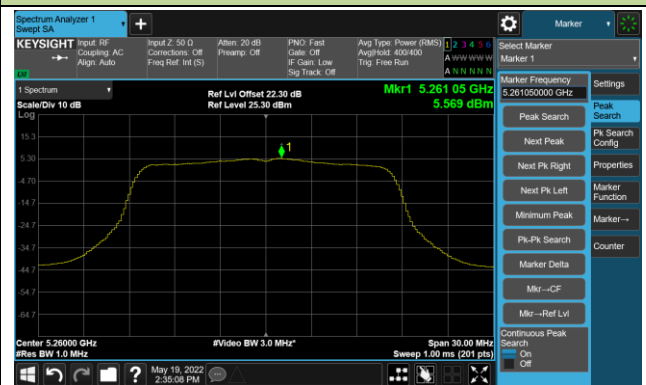

Channel 134 (5670MHz)

Channel 142(5710MHz)

Channel 151 (5755MHz)

Channel 159 (5795MHz)

802.11ax-HE80 Power Spectral Density- Ant 0

Channel 42 (5210MHz)

Channel 58 (5290MHz)

Channel 106 (5530MHz)

Channel 122 (5610MHz)

Channel 138 (5690MHz)

Channel 155 (5775MHz)

802.11ax-HE160 Power Spectral Density- Ant 0

Channel 50 (5250MHz)

Channel 114 (5570MHz)

802.11a Power Spectral Density- Ant 1

Channel 36 (5180MHz)

Channel 44 (5220MHz)

Channel 48 (5240MHz)

Channel 52 (5260MHz)

Channel 60 (5300MHz)

Channel 64 (5320MHz)

802.11ac-VHT20 Power Spectral Density- Ant 1

Channel 36 (5180MHz)

Channel 44 (5220MHz)