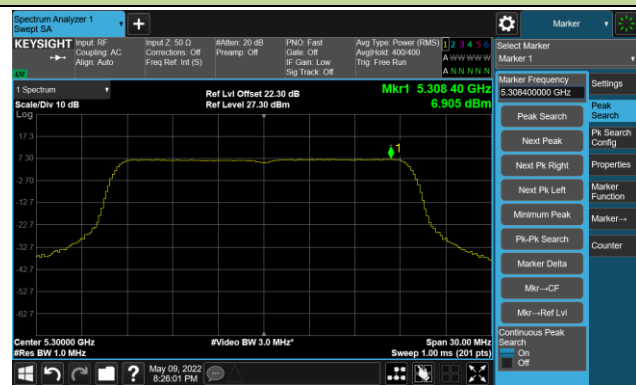

802.11ac-VHT80 Power Spectral Density- Ant 1

Channel 42 (5210MHz)

Channel 58 (5290MHz)

Channel 106 (5530MHz)

Channel 122 (5610MHz)

Channel 138 (5690MHz)

Channel 155 (5775MHz)

802.11ac-VHT160 Power Spectral Density- Ant 1

Channel 50 (5250MHz)

Channel 114 (5570MHz)

802.11ax-HE20 Power Spectral Density- Ant 1

Channel 36 (5180MHz)

Channel 44 (5220MHz)

Channel 48 (5240MHz)

Channel 52 (5260MHz)

Channel 60 (5300MHz)

Channel 64 (5320MHz)

802.11ax-HE20 Power Spectral Density- Ant 1

Channel 100 (5500MHz)

Channel 116 (5580MHz)

Channel 140 (5700MHz)

Channel 144(5720MHz)

Channel 149 (5745MHz)

Channel 157 (5785MHz)