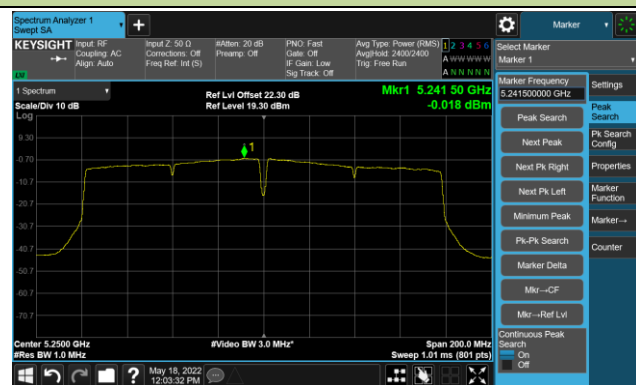

802.11ac-VHT80 Power Spectral Density- Ant 1

Channel 42 (5210MHz)

Channel 58 (5290MHz)

Channel 106 (5530MHz)

Channel 122 (5610MHz)

Channel 138 (5690MHz)

Channel 155 (5775MHz)

802.11ac-VHT160 Power Spectral Density- Ant 1

Channel 50 (5250MHz)

Channel 114 (5570MHz)

802.11ax-HE20 Power Spectral Density- Ant 1

Channel 36 (5180MHz)

Channel 44 (5220MHz)

Channel 48 (5240MHz)

Channel 52 (5260MHz)

Channel 60 (5300MHz)