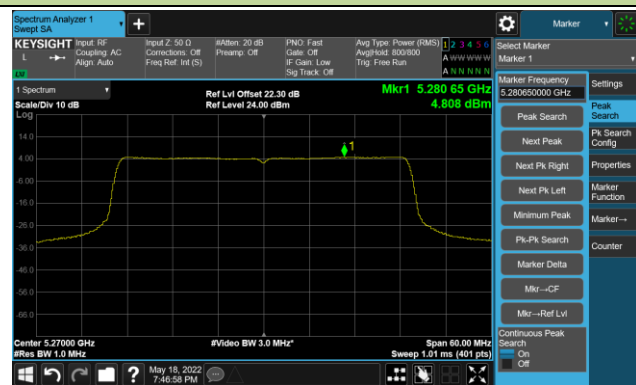

Channel 64 (5320MHz)

802.11ax-HE20 Power Spectral Density- Ant 1

Channel 100 (5500MHz)

Channel 116 (5580MHz)

Channel 140 (5700MHz)

Channel 144(5720MHz)

Channel 149 (5745MHz)

Channel 157 (5785MHz)

Channel 165 (5825MHz)

802.11ax-HE40 Power Spectral Density- Ant 1

Channel 38 (5190MHz)

Channel 46 (5230MHz)

Channel 54 (5270MHz)

Channel 62 (5310MHz)

Channel 102 (5510MHz)

Channel 110 (5550MHz)