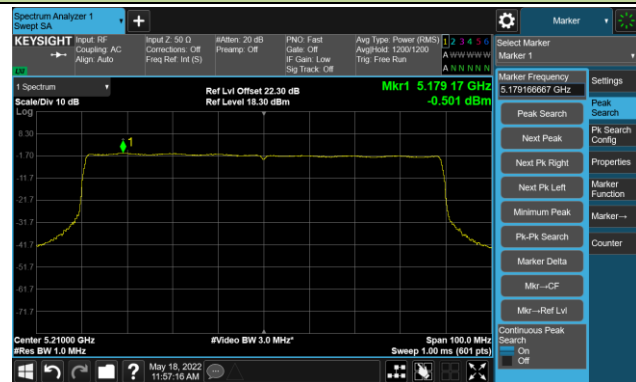

Channel 134 (5670MHz)

Channel 142(5710MHz)

Channel 151 (5755MHz)

Channel 159 (5795MHz)

802.11ax-HE80 Power Spectral Density- Ant 0

Channel 42 (5210MHz)

Channel 58 (5290MHz)

Channel 106 (5530MHz)

Channel 122 (5610MHz)

Channel 138 (5690MHz)

Channel 155 (5775MHz)

802.11ax-HE160 Power Spectral Density- Ant 0

Channel 50 (5250MHz)

Channel 114 (5570MHz)

802.11a Power Spectral Density- Ant 1

Channel 36 (5180MHz)