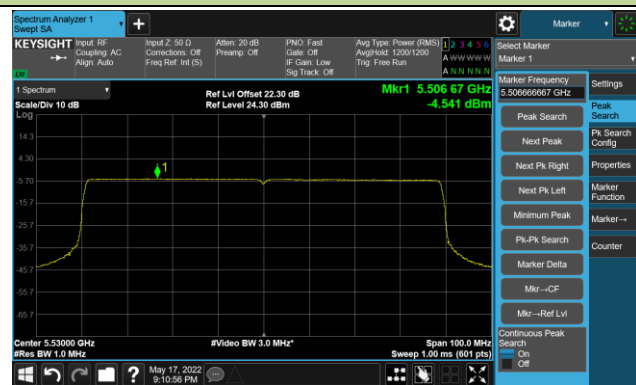

Channel 134 (5670MHz)

Channel 142(5710MHz)

Channel 151 (5755MHz)

Channel 159 (5795MHz)

802.11ax-HE80 Power Spectral Density- Ant 0

Channel 42 (5210MHz)

Channel 58 (5290MHz)

Channel 106 (5530MHz)

Channel 122 (5610MHz)

Channel 138 (5690MHz)

Channel 155 (5775MHz)

802.11ax-HE160 Power Spectral Density- Ant 0

Channel 50 (5250MHz)

Channel 114 (5570MHz)

802.11a Power Spectral Density- Ant 1

Channel 36 (5180MHz)