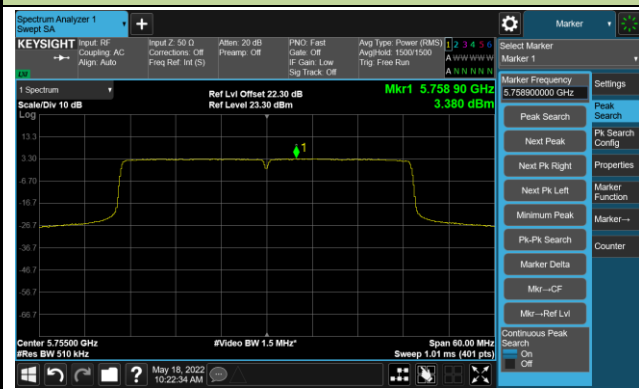

802.11ax-HE40 Power Spectral Density- Ant 0

Channel 38 (5190MHz)

Channel 46 (5230MHz)

Channel 54 (5270MHz)

Channel 62 (5310MHz)

Channel 102 (5510MHz)

Channel 110 (5550MHz)

802.11ax-HE40 Power Spectral Density- Ant 0

Channel 134 (5670MHz)

Channel 142(5710MHz)

Channel 151 (5755MHz)

Channel 159 (5795MHz)

802.11ax-HE80 Power Spectral Density- Ant 0

Channel 42 (5210MHz)

Channel 58 (5290MHz)

Channel 106 (5530MHz)