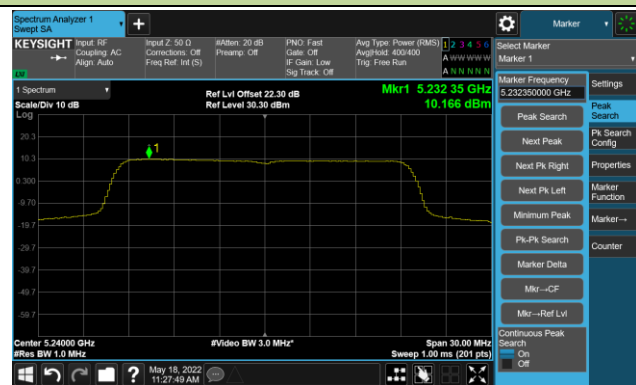

802.11ac-VHT80 Power Spectral Density- Ant 1

Channel 42 (5210MHz)

Channel 58 (5290MHz)

Channel 106 (5530MHz)

Channel 122 (5610MHz)

Channel 138 (5690MHz)

Channel 155 (5775MHz)

802.11ac-VHT160 Power Spectral Density- Ant 1

Channel 50 (5250MHz)

Channel 114 (5570MHz)

802.11ax-HE20 Power Spectral Density- Ant 1

Channel 36 (5180MHz)

Channel 44 (5220MHz)

Channel 48 (5240MHz)

Channel 52 (5260MHz)

Channel 60 (5300MHz)

Channel 64 (5320MHz)

802.11ax-HE20 Power Spectral Density- Ant 1

Channel 100 (5500MHz)

Channel 116 (5580MHz)

Channel 140 (5700MHz)

Channel 144(5720MHz)

Channel 149 (5745MHz)

Channel 157 (5785MHz)