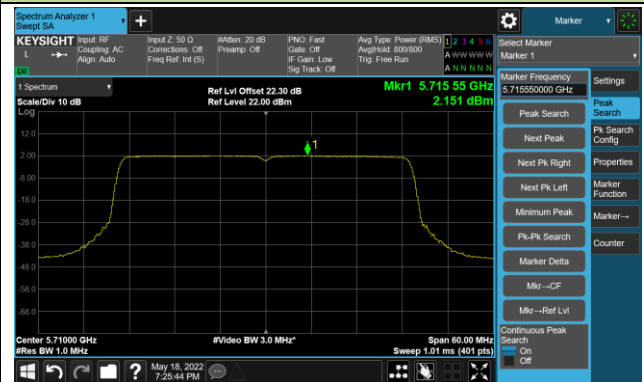

802.11ax-HE40 Power Spectral Density- Ant 0

Channel 38 (5190MHz)

Channel 46 (5230MHz)

Channel 54 (5270MHz)

Channel 62 (5310MHz)

Channel 102 (5510MHz)

Channel 110 (5550MHz)

802.11ax-HE40 Power Spectral Density- Ant 0

Channel 134 (5670MHz)

Channel 142(5710MHz)

Channel 151 (5755MHz)

Channel 159 (5795MHz)

802.11ax-HE80 Power Spectral Density- Ant 0

Channel 42 (5210MHz)

Channel 58 (5290MHz)

Channel 106 (5530MHz)