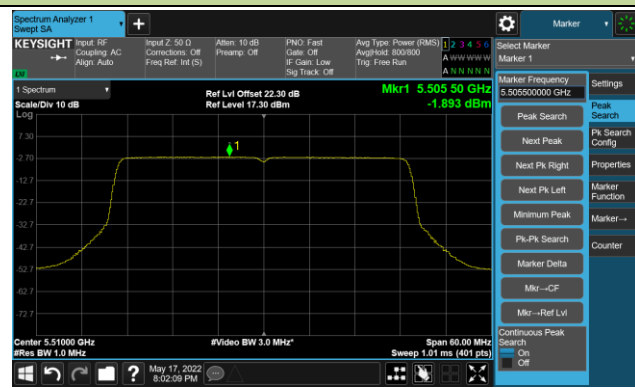

802.11ax-HE40 Power Spectral Density- Ant 0

Channel 38 (5190MHz)

Channel 46 (5230MHz)

Channel 54 (5270MHz)

Channel 62 (5310MHz)

Channel 102 (5510MHz)

Channel 110 (5550MHz)

802.11ax-HE40 Power Spectral Density- Ant 0

Channel 134 (5670MHz)

Channel 142(5710MHz)

Channel 151 (5755MHz)

Channel 159 (5795MHz)

802.11ax-HE80 Power Spectral Density- Ant 0

Channel 42 (5210MHz)

Channel 58 (5290MHz)

Channel 106 (5530MHz)