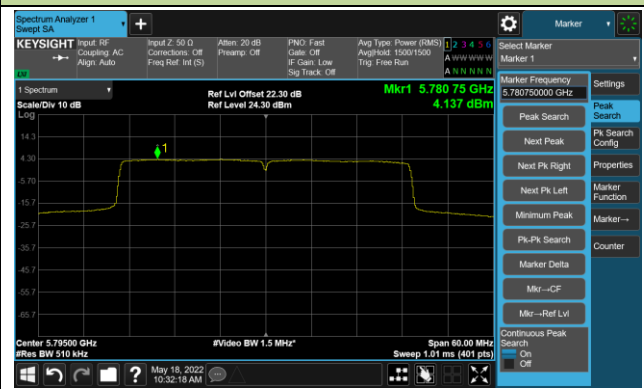

Channel 134 (5670MHz)

Channel 142(5710MHz)

Channel 151 (5755MHz)

Channel 159 (5795MHz)

802.11ax-HE80 Power Spectral Density- Ant 0

Channel 42 (5210MHz)

Channel 58 (5290MHz)

Channel 106 (5530MHz)

Channel 122 (5610MHz)

Channel 138 (5690MHz)

Channel 155 (5775MHz)

802.11ax-HE160 Power Spectral Density- Ant 0

Channel 50 (5250MHz)

Channel 114 (5570MHz)

802.11a Power Spectral Density- Ant 1

Channel 36 (5180MHz)