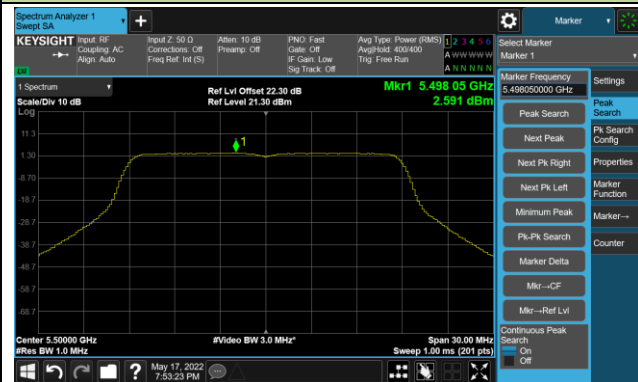

Channel 48 (5240MHz)

Channel 52 (5260MHz)

Channel 60 (5300MHz)

Channel 64 (5320MHz)

802.11ac-VHT20 Power Spectral Density- Ant 1

Channel 100 (5500MHz)

Channel 116 (5580MHz)

Channel 140 (5700MHz)

Channel 144 (5720MHz)

Channel 149 (5745MHz)

Channel 157 (5785MHz)

Channel 165 (5825MHz)

802.11ac-VHT40 Power Spectral Density- Ant 1

Channel 38 (5190MHz)

Channel 46 (5230MHz)

Channel 54 (5270MHz)