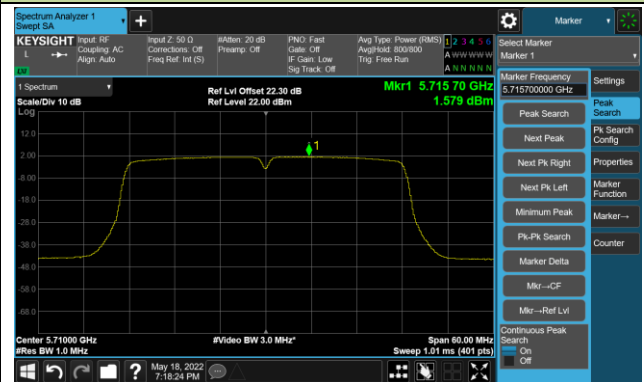

Channel 62 (5310MHz)

Channel 102 (5510MHz)

Channel 110 (5550MHz)

802.11ac-VHT40 Power Spectral Density- Ant 1

Channel 134 (5670MHz)

Channel 142(5710MHz)

Channel 151 (5755MHz)

Channel 159 (5795MHz)

802.11ac-VHT80 Power Spectral Density- Ant 1

Channel 42 (5210MHz)

Channel 58 (5290MHz)

Channel 106 (5530MHz)

Channel 122 (5610MHz)

Channel 138 (5690MHz)

Channel 155 (5775MHz)

802.11ac-VHT160 Power Spectral Density- Ant 1