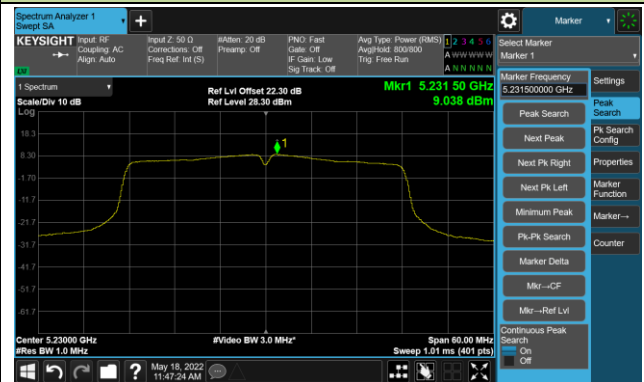

Channel 144 (5720MHz)

Channel 149 (5745MHz)

Channel 157 (5785MHz)

Channel 165 (5825MHz)

802.11ac-VHT40 Power Spectral Density- Ant 1

Channel 38 (5190MHz)

Channel 46 (5230MHz)

Channel 54 (5270MHz)

Channel 62 (5310MHz)

Channel 102 (5510MHz)

Channel 110 (5550MHz)

802.11ac-VHT40 Power Spectral Density- Ant 1

Channel 134 (5670MHz)

Channel 142(5710MHz)

Channel 151 (5755MHz)

Channel 159 (5795MHz)