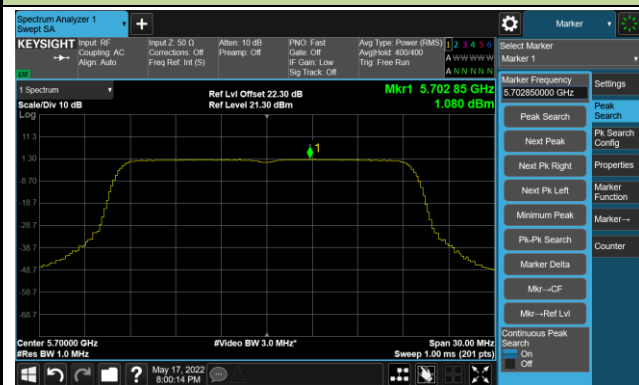

Channel 64 (5320MHz)

802.11ax-HE20 Power Spectral Density- Ant 1

Channel 100 (5500MHz)

Channel 116 (5580MHz)

Channel 140 (5700MHz)

Channel 144(5720MHz)

Channel 149 (5745MHz)

Channel 157 (5785MHz)