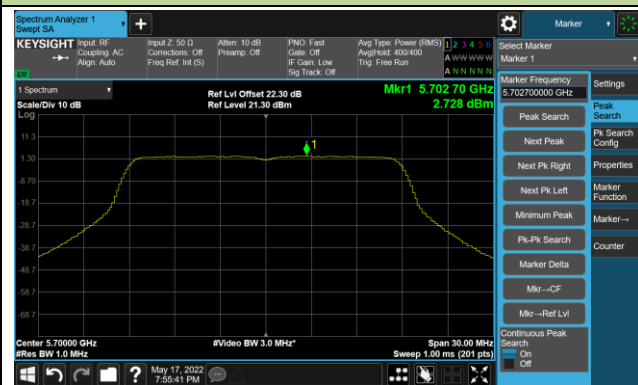

Channel 44 (5220MHz)

Channel 48 (5240MHz)

Channel 52 (5260MHz)

Channel 60 (5300MHz)

Channel 64 (5320MHz)

802.11ac-VHT20 Power Spectral Density- Ant 1

Channel 36 (5180MHz)

Channel 44 (5220MHz)

Channel 48 (5240MHz)

Channel 52 (5260MHz)

Channel 60 (5300MHz)

Channel 64 (5320MHz)

802.11ac-VHT20 Power Spectral Density- Ant 1

Channel 100 (5500MHz)

Channel 116 (5580MHz)

Channel 140 (5700MHz)

Channel 144 (5720MHz)

Channel 149 (5745MHz)

Channel 157 (5785MHz)

Channel 165 (5825MHz)

802.11ac-VHT40 Power Spectral Density- Ant 1

Channel 38 (5190MHz)

Channel 46 (5230MHz)

Channel 54 (5270MHz)