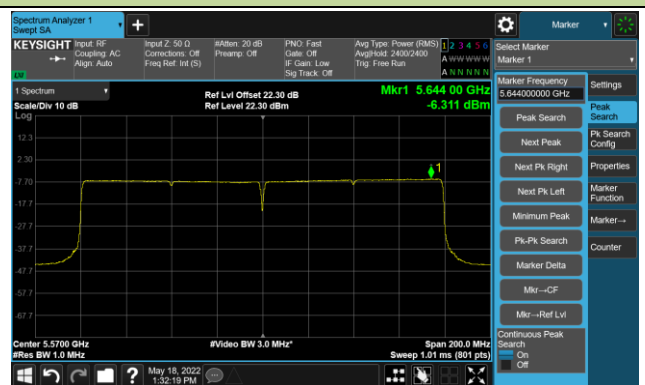

Channel 134 (5670MHz)

Channel 142(5710MHz)

Channel 151 (5755MHz)

Channel 159 (5795MHz)

802.11ax-HE80 Power Spectral Density- Ant 0

Channel 42 (5210MHz)

Channel 58 (5290MHz)

Channel 106 (5530MHz)

Channel 122 (5610MHz)

Channel 138 (5690MHz)

Channel 155 (5775MHz)

802.11ax-HE160 Power Spectral Density- Ant 0

Channel 50 (5250MHz)

Channel 114 (5570MHz)

802.11a Power Spectral Density- Ant 1

Channel 36 (5180MHz)

Channel 44 (5220MHz)

Channel 48 (5240MHz)

Channel 52 (5260MHz)

Channel 60 (5300MHz)

Channel 64 (5320MHz)

802.11ac-VHT20 Power Spectral Density- Ant 1

Channel 36 (5180MHz)

Channel 44 (5220MHz)