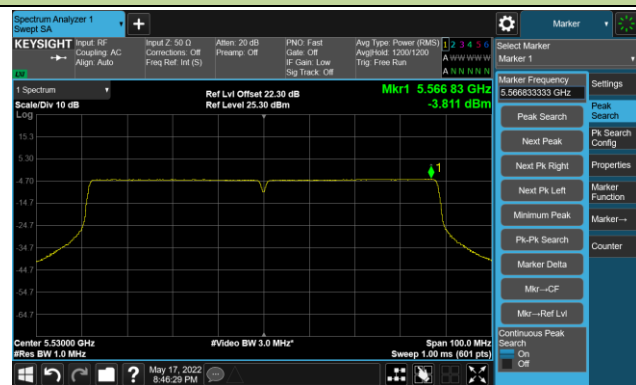

802.11ac-VHT80 Power Spectral Density- Ant 1

Channel 42 (5210MHz)

Channel 58 (5290MHz)

Channel 106 (5530MHz)

Channel 122 (5610MHz)

Channel 138 (5690MHz)

Channel 155 (5775MHz)

802.11ac-VHT160 Power Spectral Density- Ant 1

Channel 50 (5250MHz)

Channel 114 (5570MHz)

802.11ax-HE20 Power Spectral Density- Ant 1

Channel 36 (5180MHz)

Channel 44 (5220MHz)

Channel 48 (5240MHz)

Channel 52 (5260MHz)

Channel 60 (5300MHz)