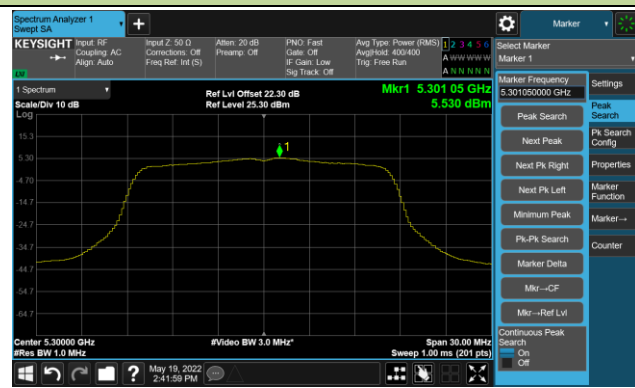

Channel 44 (5220MHz)

Channel 48 (5240MHz)

Channel 52 (5260MHz)

Channel 60 (5300MHz)

Channel 64 (5320MHz)

802.11ac-VHT20 Power Spectral Density- Ant 1

Channel 36 (5180MHz)

Channel 44 (5220MHz)

Channel 48 (5240MHz)

Channel 52 (5260MHz)

Channel 60 (5300MHz)

Channel 64 (5320MHz)

802.11ac-VHT20 Power Spectral Density- Ant 1

Channel 100 (5500MHz)

Channel 116 (5580MHz)

Channel 140 (5700MHz)