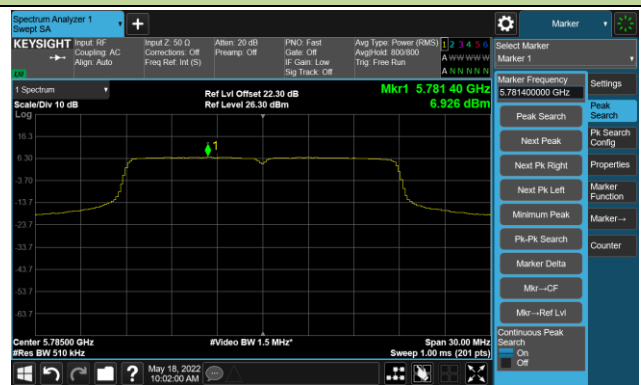

Channel 44 (5220MHz)

Channel 48 (5240MHz)

Channel 52 (5260MHz)

Channel 60 (5300MHz)

Channel 64 (5320MHz)

802.11ac-VHT20 Power Spectral Density- Ant 1

Channel 36 (5180MHz)

Channel 44 (5220MHz)

Channel 48 (5240MHz)

Channel 52 (5260MHz)

Channel 60 (5300MHz)

Channel 64 (5320MHz)

802.11ac-VHT20 Power Spectral Density- Ant 1

Channel 100 (5500MHz)

Channel 116 (5580MHz)

Channel 140 (5700MHz)

Channel 144 (5720MHz)

Channel 149 (5745MHz)

Channel 157 (5785MHz)

Channel 165 (5825MHz)

802.11ac-VHT40 Power Spectral Density- Ant 1

Channel 38 (5190MHz)

Channel 46 (5230MHz)

Channel 54 (5270MHz)