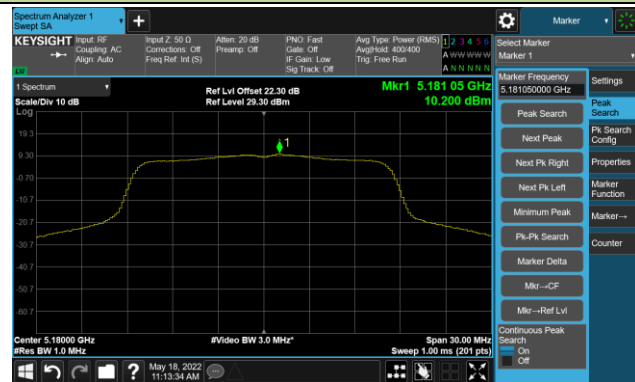

Channel 134 (5670MHz)

Channel 142(5710MHz)

Channel 151 (5755MHz)

Channel 159 (5795MHz)

802.11ax-HE80 Power Spectral Density- Ant 0

Channel 42 (5210MHz)

Channel 58 (5290MHz)

Channel 106 (5530MHz)

Channel 122 (5610MHz)

Channel 138 (5690MHz)

Channel 155 (5775MHz)

802.11ax-HE160 Power Spectral Density- Ant 0

Channel 50 (5250MHz)

Channel 114 (5570MHz)

802.11a Power Spectral Density- Ant 1

Channel 36 (5180MHz)

Channel 44 (5220MHz)

Channel 48 (5240MHz)

Channel 52 (5260MHz)

Channel 60 (5300MHz)

Channel 64 (5320MHz)

802.11ac-VHT20 Power Spectral Density- Ant 1

Channel 36 (5180MHz)

Channel 44 (5220MHz)