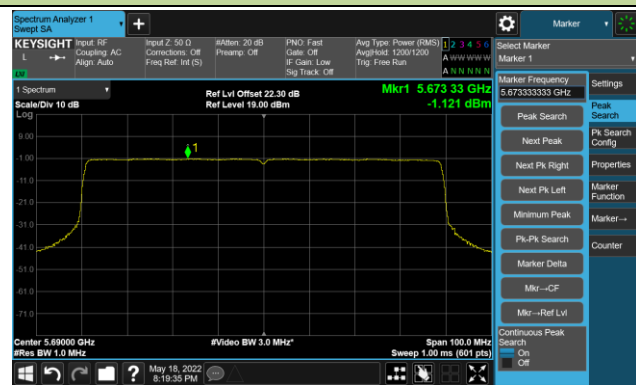

Channel 134 (5670MHz)

Channel 142(5710MHz)

Channel 151 (5755MHz)

Channel 159 (5795MHz)

802.11ax-HE80 Power Spectral Density- Ant 0

Channel 42 (5210MHz)

Channel 58 (5290MHz)

Channel 106 (5530MHz)

Channel 122 (5610MHz)

Channel 138 (5690MHz)

Channel 155 (5775MHz)

802.11ax-HE160 Power Spectral Density- Ant 0

Channel 50 (5250MHz)

Channel 114 (5570MHz)

802.11a Power Spectral Density- Ant 1

Channel 36 (5180MHz)