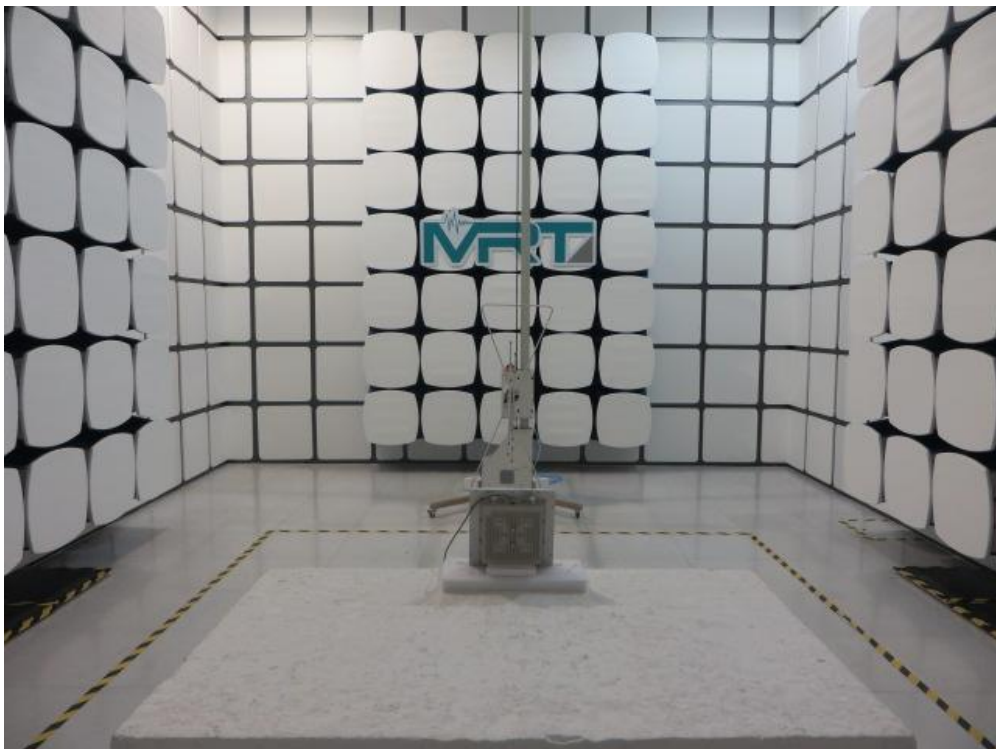

Test Setup Photo

Description: Front View of the Conducted Emission Test Setup for 0.15kHz ~ 30MHz

Description: Back View of the Conducted Emission Test Setup for 0.15kHz ~ 30MHz

Description: Radiated Emission Test Setup for 9kHz ~ 30MHz

Description: Radiated Emission Test Setup for 30MHz ~ 1GHz

Description: Radiated Emission Test Setup for 1GHz ~ 18GHz

Description: Radiated Emission Test Setup for 18GHz ~ 40GHz