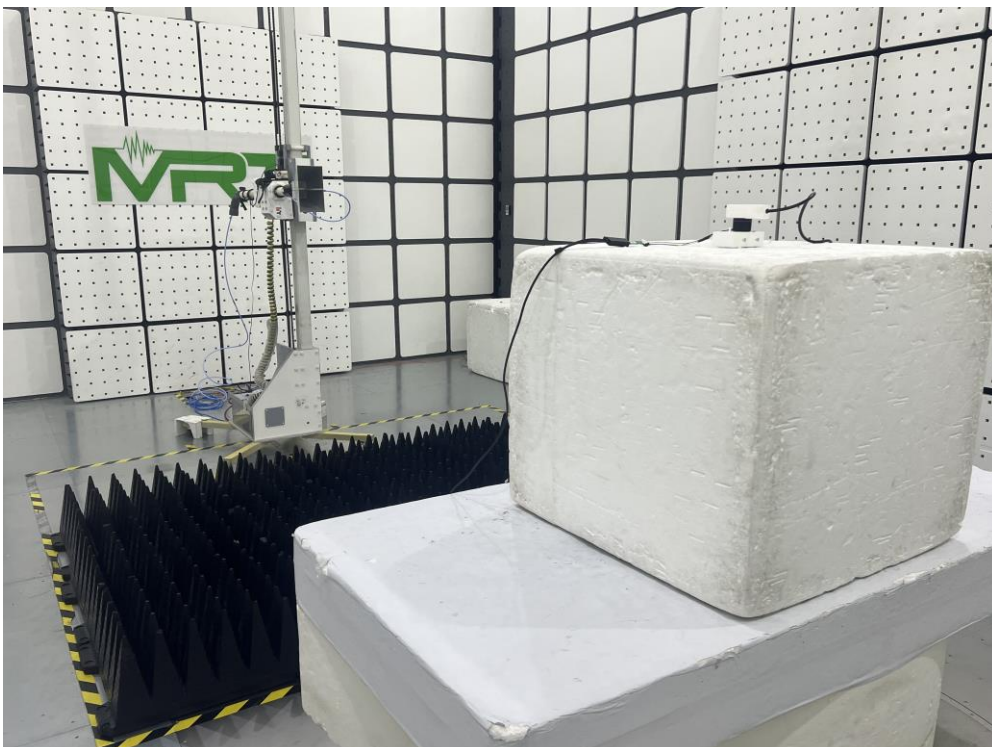

Test Setup Photo

Description: Front View of AC Conducted Emission Test Setup for Power Port

Description: Back View of AC Conducted Emission Test Setup for Power Port

Description: Radiated Spurious Emission Test Setup for Below 1GHz

Description: Radiated Spurious Emission Test Setup for Above 1GHz

Description: Conducted Test Setup