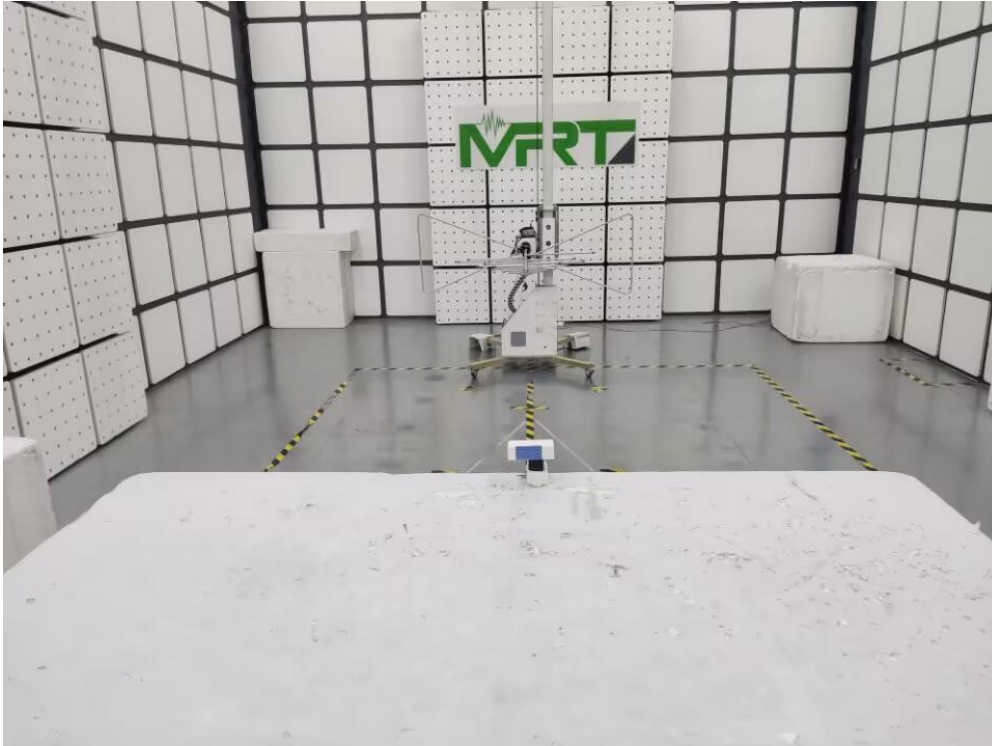

Test Setup Photo

Description: Front View of AC Conducted Emission Test Setup for Power Port

Description: Back View of AC Conducted Emission Test Setup for Power Port

Description: Radiated Spurious Emission Test Setup for Below 1GHz

Description: Radiated Spurious Emission Test Setup for Above 1GHz

Description: Conducted Test Setup