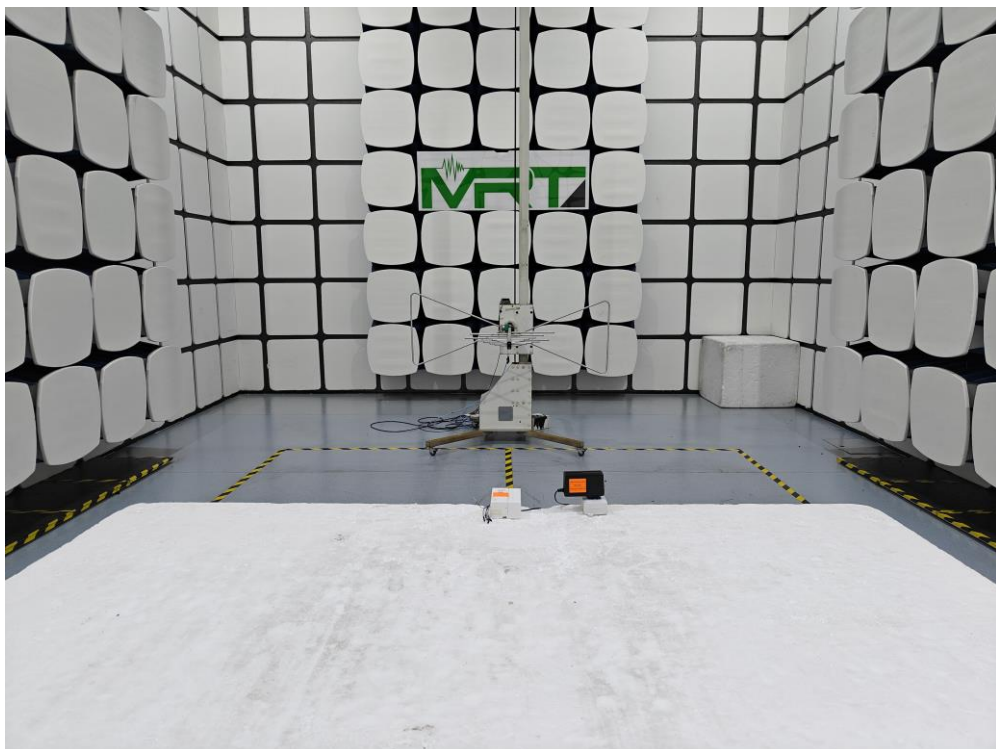

Test Setup Photo

Description: Front View of Conducted Emission Test Setup for Power Port

Description: Back View of Conducted Emission Test Setup for Power Port

Description: Radiated Spurious Emission Test Setup for 9kHz ~ 30MHz

Description: Radiated Spurious Emission Test Setup for 30MHz ~ 1GHz

Description: Radiated Spurious Emission Test Setup for 1GHz ~ 18GHz
BLE

Description: Radiated Spurious Emission Test Setup for 18GHz ~ 26GHz
BLE