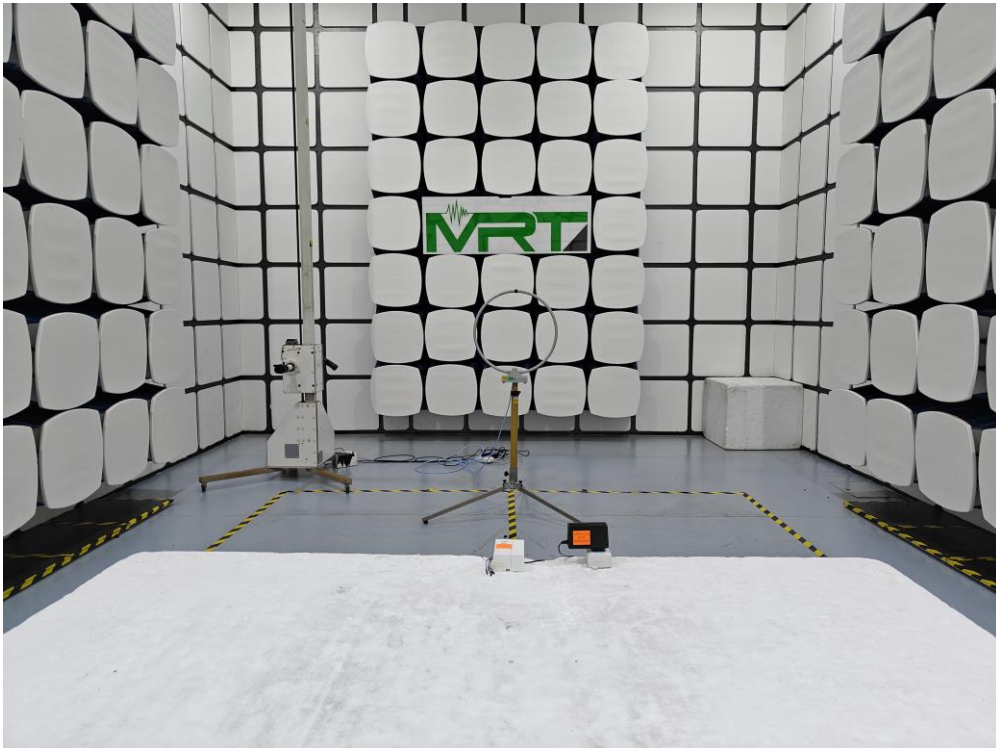

Test Setup Photo

Description: Front View of Conducted Emission Test Setup for Power Port

Description: Back View of Conducted Emission Test Setup for Power Port

Description: Radiated Spurious Emission Test Setup for 9kHz ~ 30MHz

Description: Radiated Spurious Emission Test Setup for 30MHz ~ 1GHz

Description: Radiated Spurious Emission Test Setup for 1GHz ~ 18GHz
BLE

Description: Radiated Spurious Emission Test Setup for 18GHz ~ 26GHz
BLE