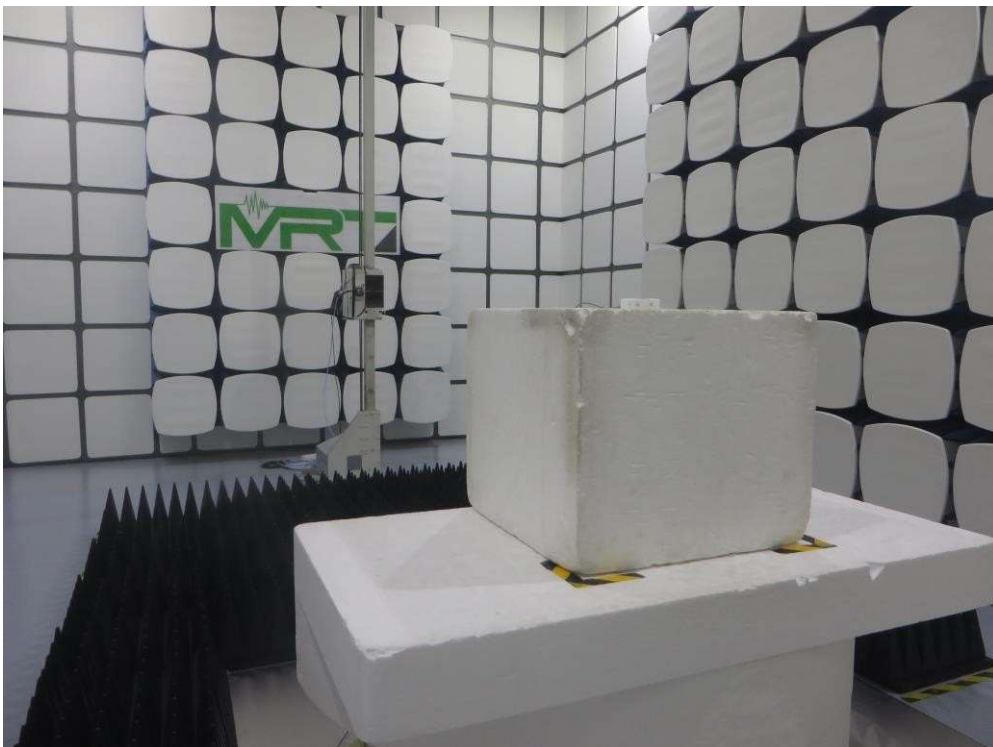

Test Setup Photo

Description: Radiated Spurious Emission Test Setup for 30MHz ~ 1GHz

Description: Radiated Spurious Emission Test Setup for 1GHz ~ 18GHz

Description: Conducted Emission Test Setup