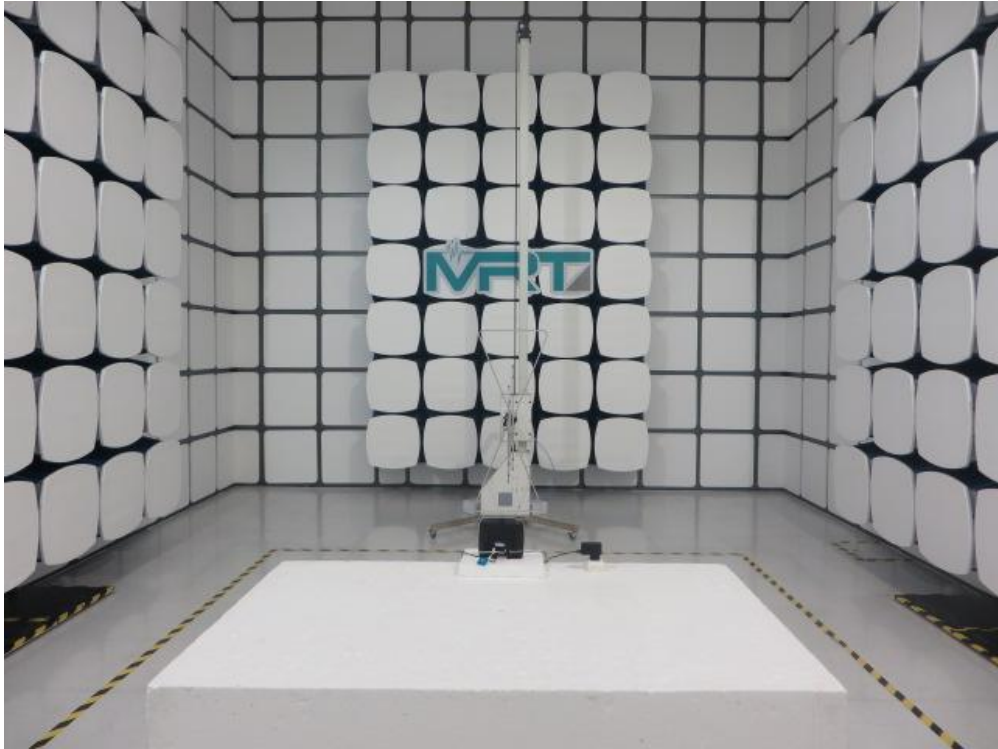

FCC 15B Test Setup Photo

Test Mode: Mode 1

Description: Front View of Conducted Emission

Test Mode: Mode 1

Description: Front View of Conducted Emission

Test Mode: Mode 1

Description: Radiated disturbance Test Setup for 30MHz ~ 1GHz

Test Mode: Mode 1

Description: Radiated disturbance Test Setup for 1GHz ~ 18GHz

FCC Part15C & 15E Test Setup Photo

Description: Front View of the Conducted Emission Test Setup for 0.15kHz ~ 30MHz

Description: Back View of the Conducted Emission Test Setup for 0.15kHz ~ 30MHz