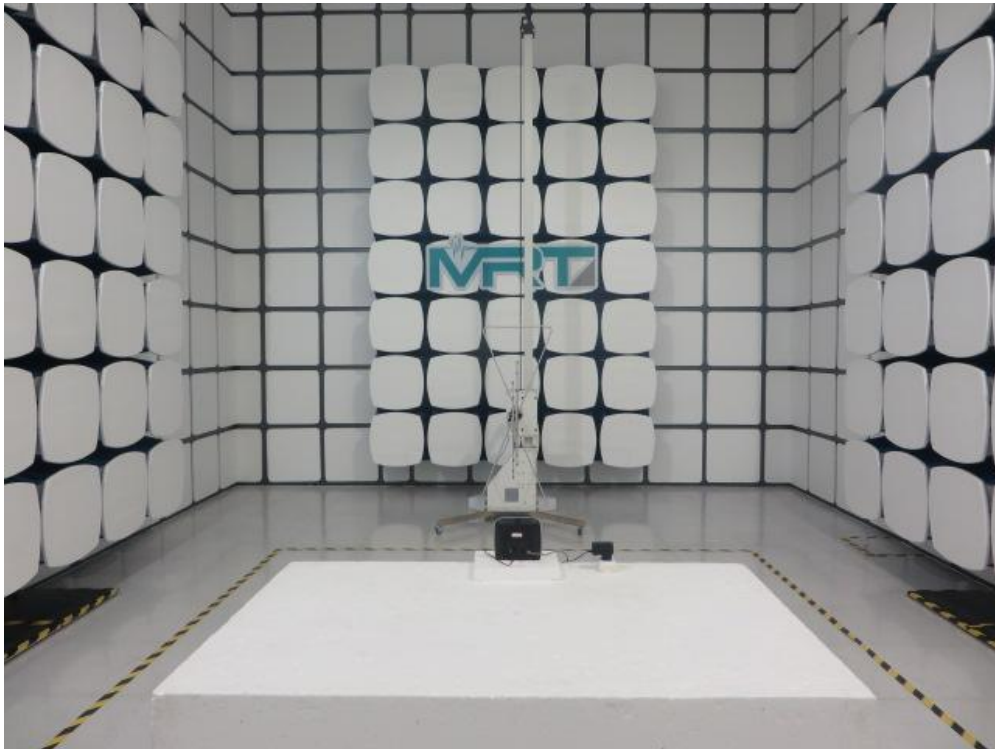

Description: Radiated Emission Test Setup for 1GHz ~ 18GHz