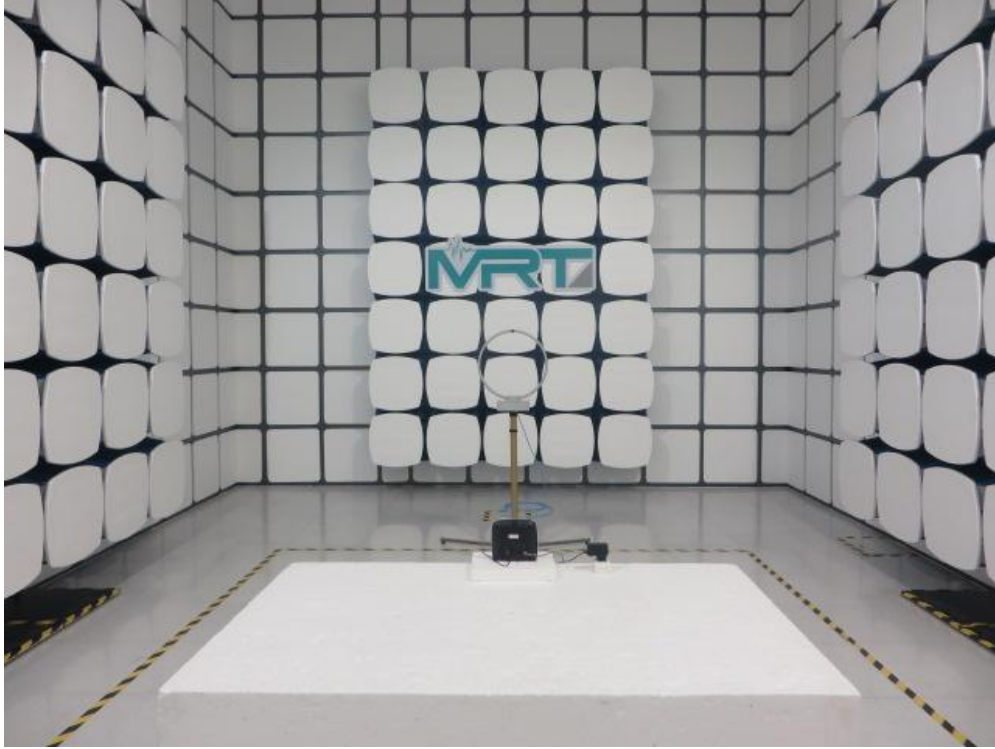

Description: Radiated Emission Test Setup for 30MHz ~ 1GHz