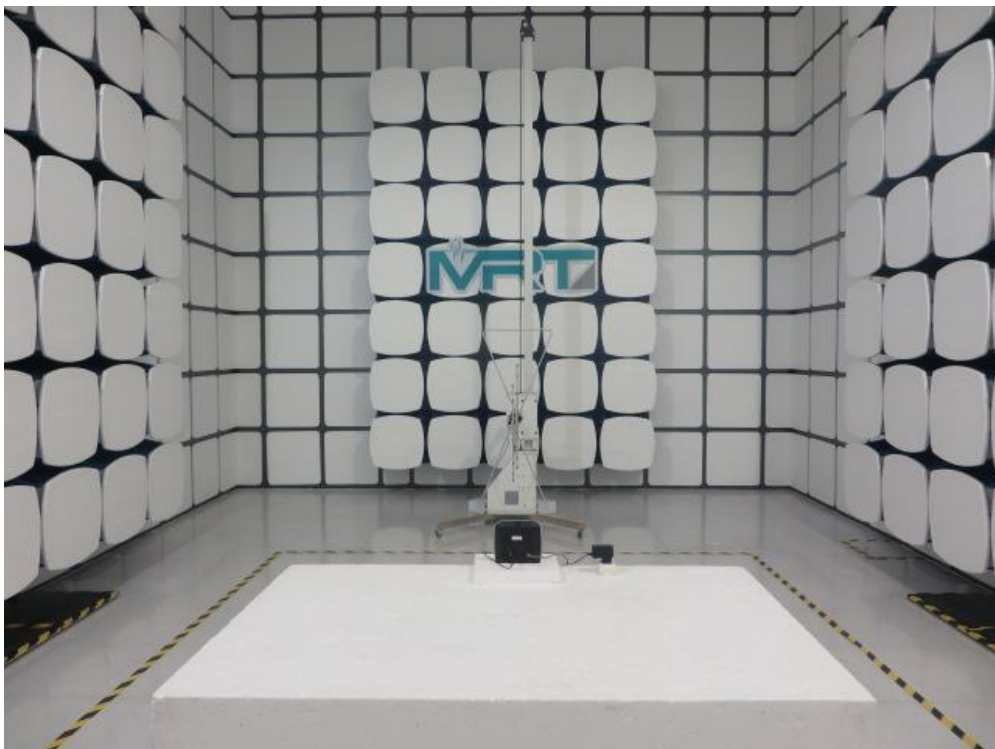

Description: Radiated Emission Test Setup for 1GHz ~ 18GHz