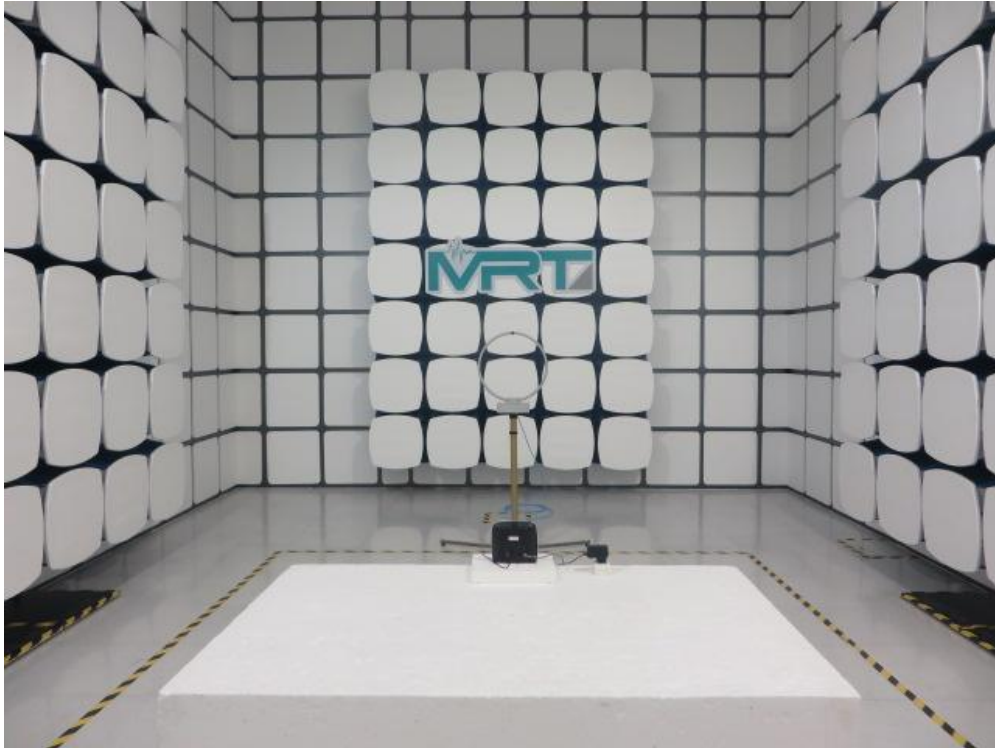

Description: Radiated Emission Test Setup for 30MHz ~ 1GHz