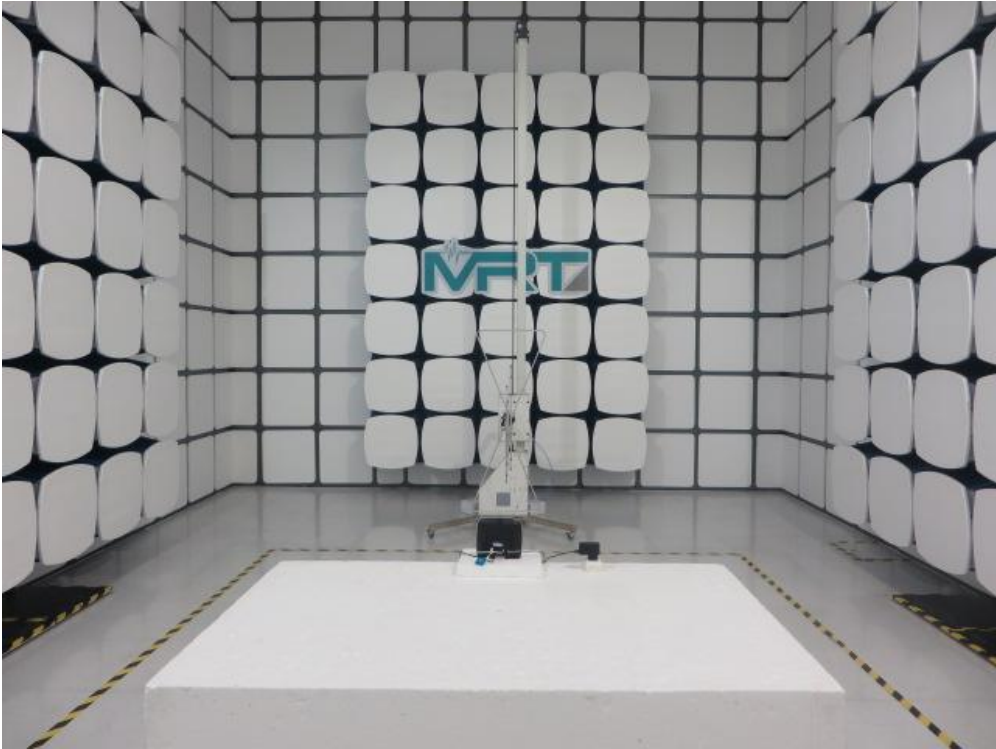

FCC 15B Test Setup Photo

Test Mode: Mode 1

Description: Front View of Conducted Emission

Test Mode: Mode 1

Description: Front View of Conducted Emission

Test Mode: Mode 1

Description: Radiated disturbance Test Setup for 30MHz ~ 1GHz

Test Mode: Mode 1

Description: Radiated disturbance Test Setup for 1GHz ~ 18GHz

FCC Part15C & 15E Test Setup Photo

Description: Front View of the Conducted Emission Test Setup for 0.15kHz ~ 30MHz

Description: Back View of the Conducted Emission Test Setup for 0.15kHz ~ 30MHz