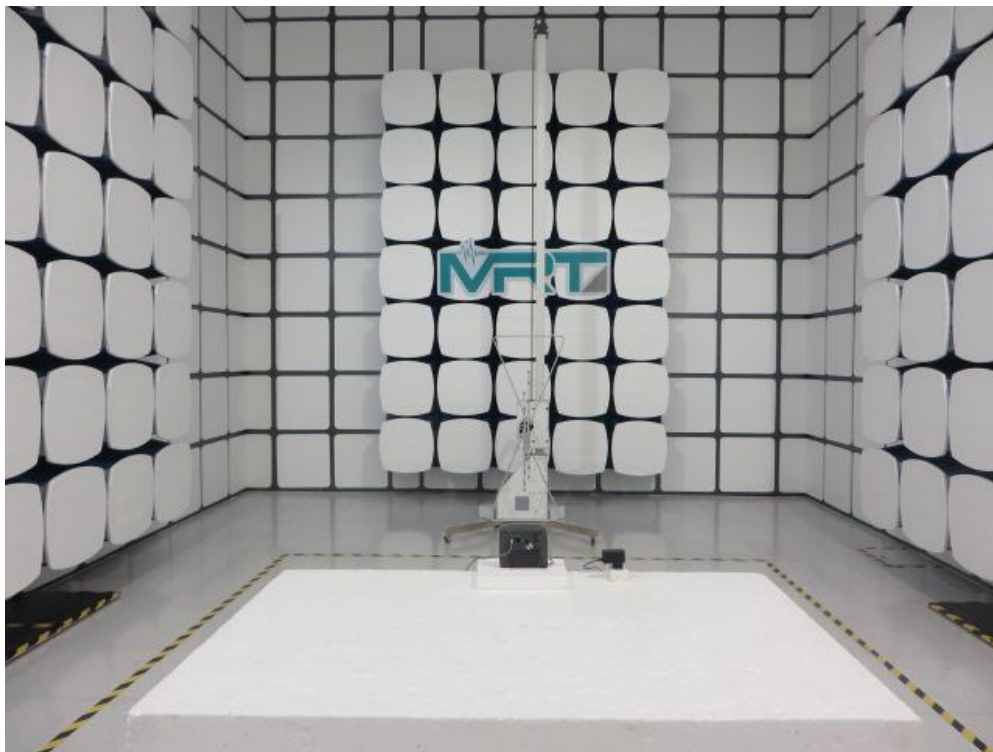

Description: Radiated Emission Test Setup for 1GHz ~ 18GHz