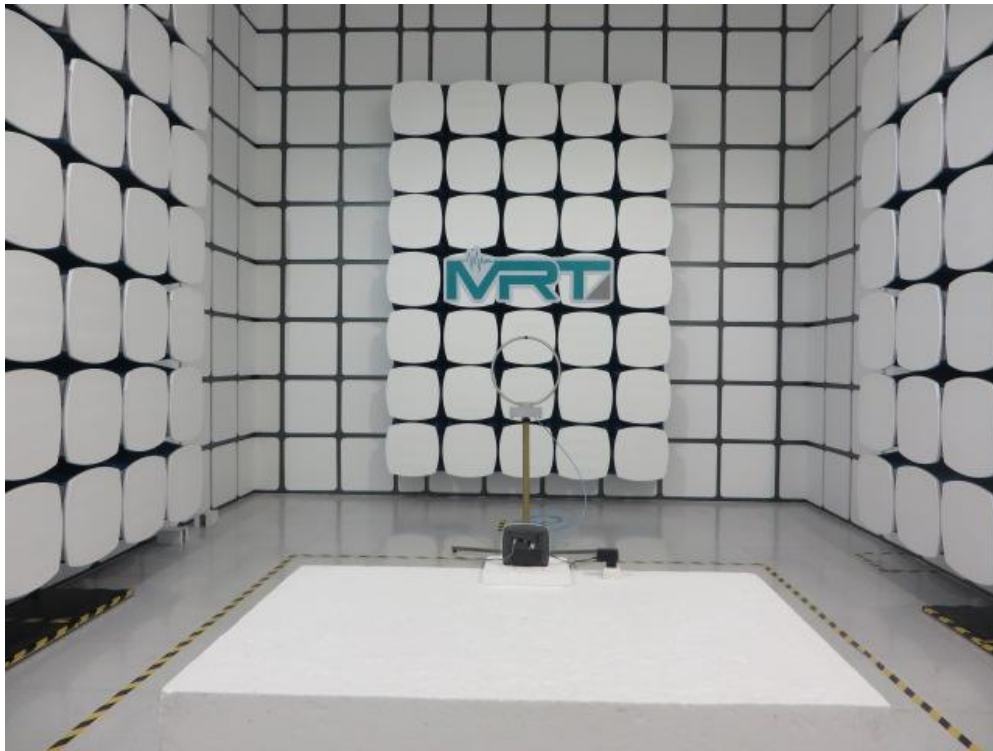

## FCC 15B Test Setup Photo

Test Mode: Mode 1

Description: Front View of Conducted Emission

Test Mode: Mode 1

Description: Front View of Conducted Emission

Test Mode: Mode 1

Description: Radiated disturbance Test Setup for 30MHz ~ 1GHz

## FCC Part15C Test Setup Photo

Description: Front View of the Conducted Emission Test Setup for 0.15kHz ~ 30MHz

Description: Back View of the Conducted Emission Test Setup for 0.15kHz ~ 30MHz

Description: Radiated Emission Test Setup for 9kHz ~ 30MHz