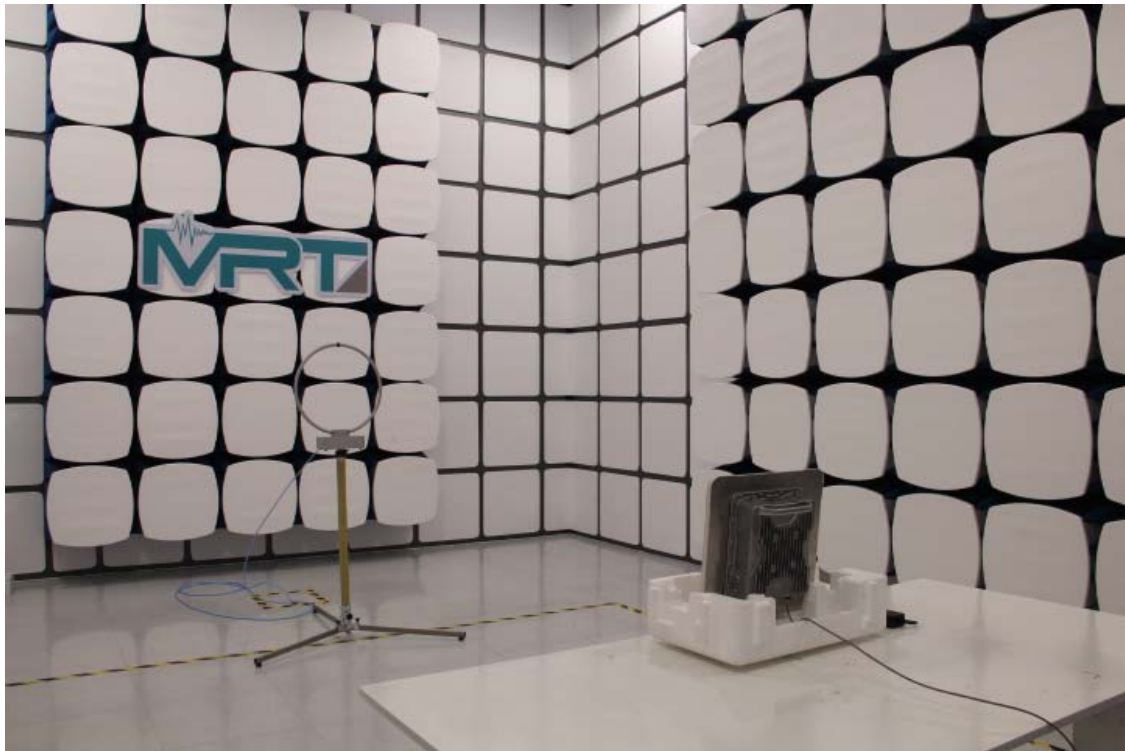

Test Setup Photo

Description: Front view of Conducted Emission Test Setup

Description: Back view of Conducted Emission Test Setup

Description: Radiated Emission Test Setup for 9kHz ~ 30MHz

Description: Radiated Emission Test Setup for 30MHz ~ 1GHz

Description: Radiated Emission Test Setup for 1GHz ~ 18GHz

Description: Radiated Emission Test Setup for 18GHz ~ 40GHz