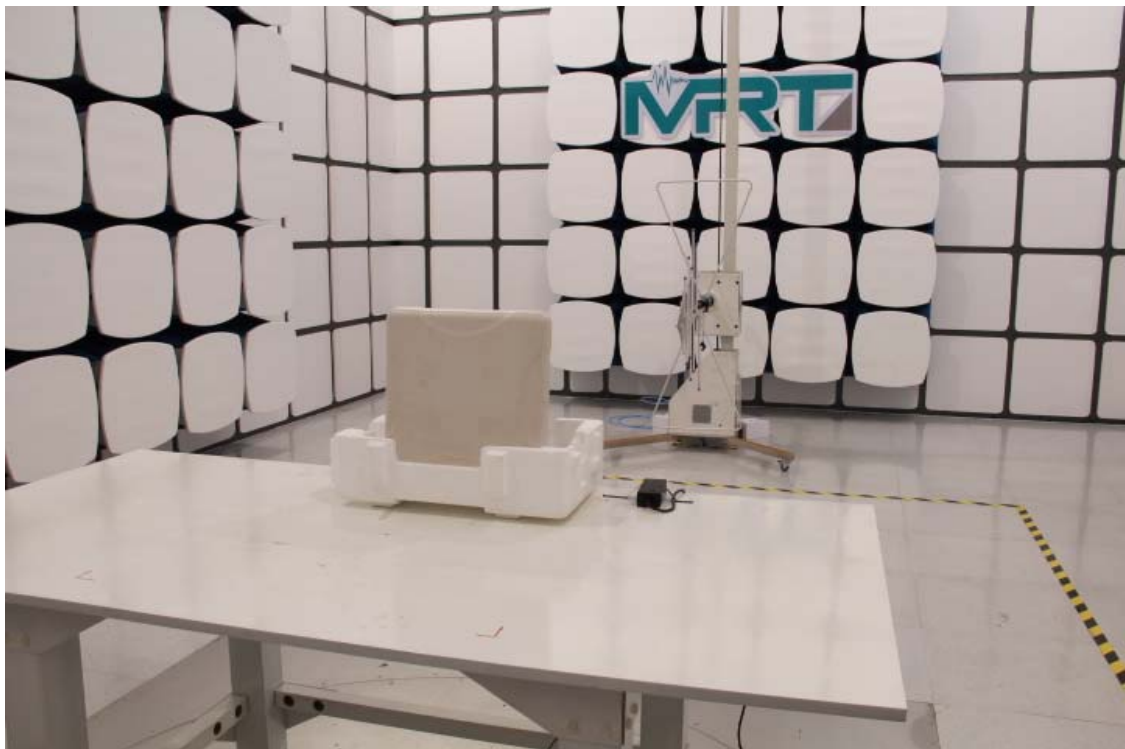

Test Setup Photo

Description: Front view of Conducted Emission Test Setup

Description: Back view of Conducted Emission Test Setup

Description: Radiated Emission Test Setup for 9kHz ~ 30MHz

Description: Radiated Emission Test Setup for 30MHz ~ 1GHz

Description: Radiated Emission Test Setup for 1GHz ~ 18GHz

Description: Radiated Emission Test Setup for 18GHz ~ 40GHz