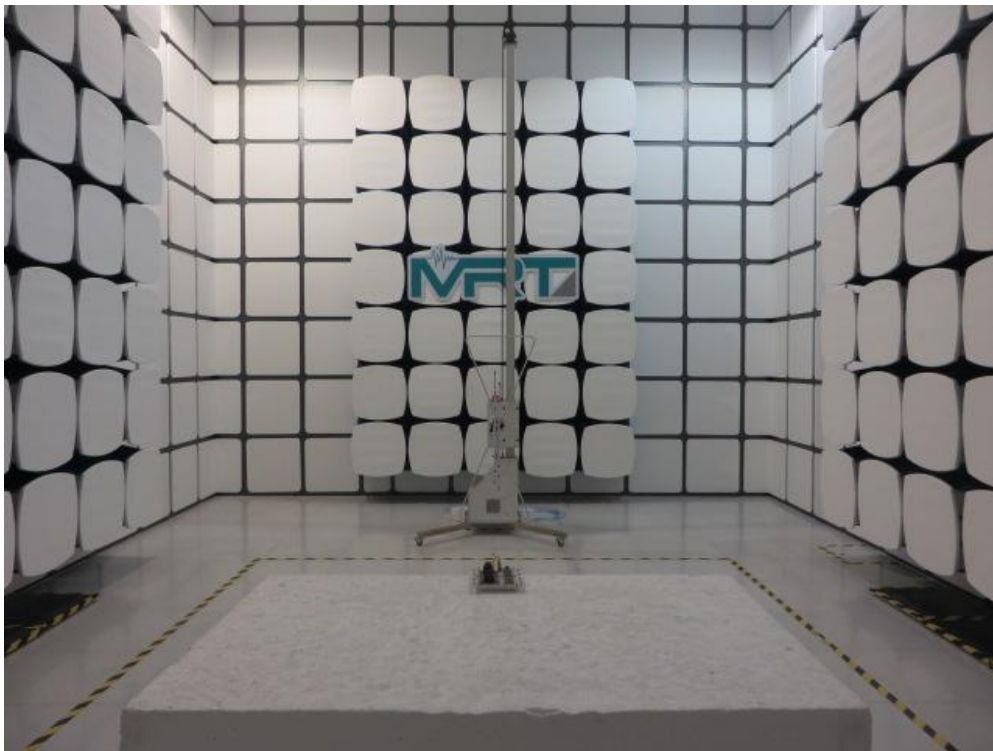

FCC 15B Test Setup Photo

Test Mode: Mode 1: Communication

Description: Front View of Conducted Emission

Test Mode: Mode 1: Communication

Description: Back View of Conducted Emission

Test Mode: Mode 1: Communication

Description: Radiated Disturbance Test Setup for 30MHz ~ 1GHz

Test Mode: Mode 1: Communication

Description: Radiated Disturbance Test Setup for 1GHz ~ 18GHz

FCC Part15C&15E Test Setup Photo

Description: Front view of Conducted Emission Test Setup

Description: Radiated Emission Test Setup for 18GHz ~ 40GHz