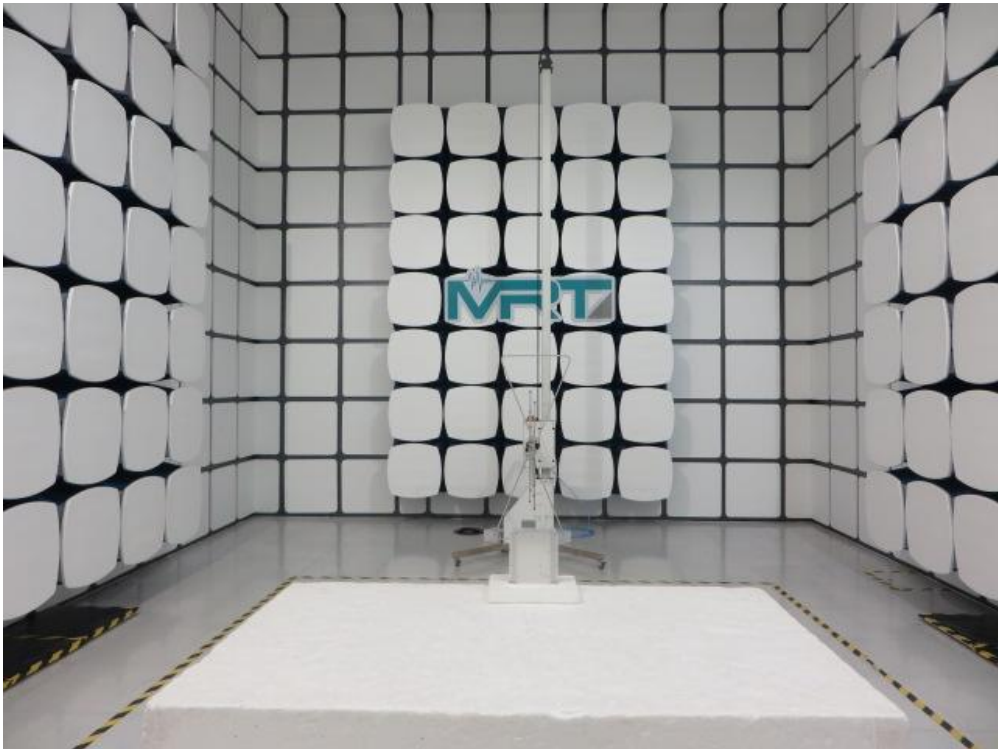

FCC 15B Test Setup Photo

Test Mode: Mode 1: Communication

Description: Front View of Conducted Emission

Test Mode: Mode 1: Communication

Description: Back View of Conducted Emission

Test Mode: Mode 1: Communication

Description: Radiated Disturbance Test Setup for 30MHz ~ 1GHz

Test Mode: Mode 1: Communication

Description: Radiated Disturbance Test Setup for 1GHz ~ 18GHz

FCC Part15C&15E Test Setup Photo

Description: Front view of Conducted Emission Test Setup

Description: Back view of Conducted Emission Test Setup

Description: Radiated Emission Test Setup for 9kHz ~ 30MHz

Description: Radiated Emission Test Setup for 30MHz ~ 1GHz

Description: Radiated Emission Test Setup for 1GHz ~ 18GHz

Description: Radiated Emission Test Setup for 18GHz ~ 40GHz