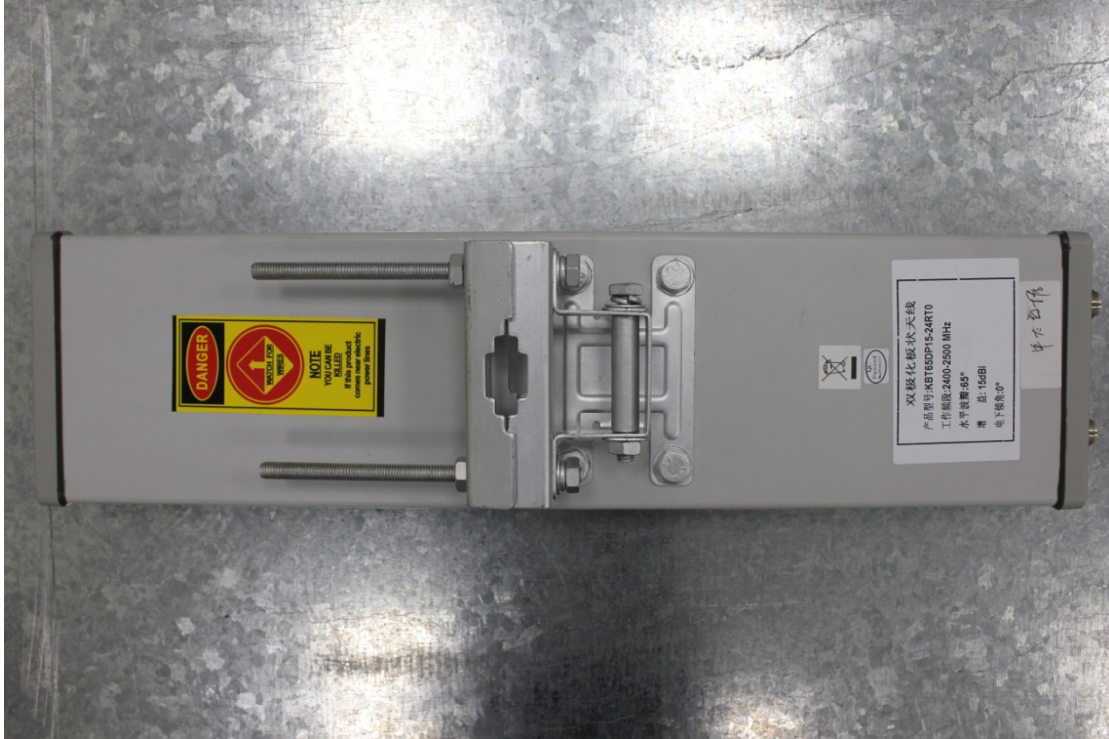

WF-3220-Z1 External photo

2.4G Antenna

5G Antenna