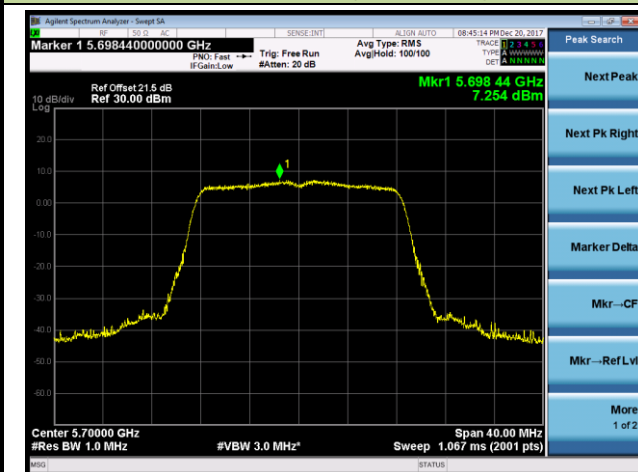

Channel 140 (5700MHz)