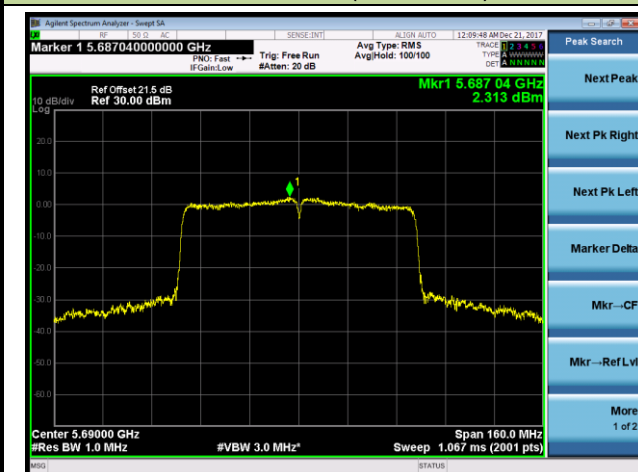

## 802.11ac-VHT80 Power Spectral Density - Ant 0 / Ant 0 + 1

Channel 42 (5210MHz)

Channel 58 (5290MHz)

Channel 106 (5530MHz)

Channel 122 (5610MHz)

Channel 138 (5690MHz)

Channel 155 (5775MHz)