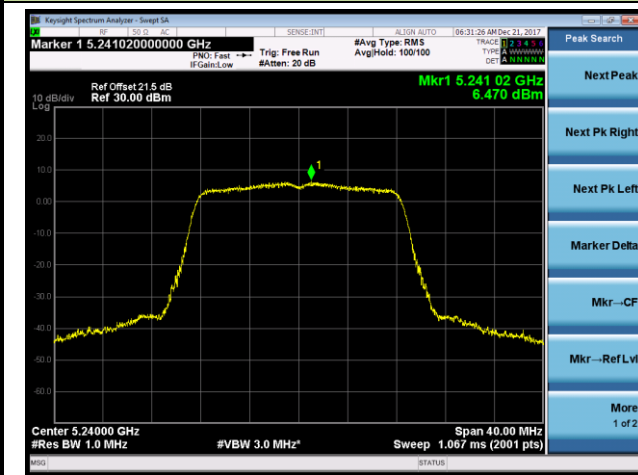

## 802.11a Power Spectral Density - Ant 1 / Ant 0 + 1

Channel 36 (5180MHz)

Channel 44 (5220MHz)

Channel 48 (5240MHz)

Channel 52 (5260MHz)

Channel 60 (5300MHz)

Channel 64 (5320MHz)

Channel 100 (5500MHz)