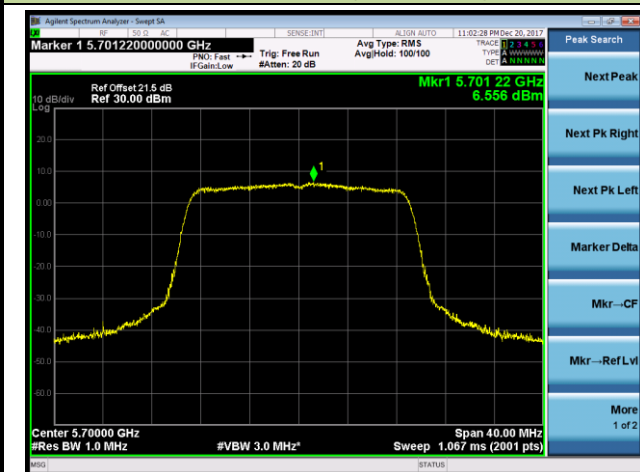

Channel 140 (5700MHz)