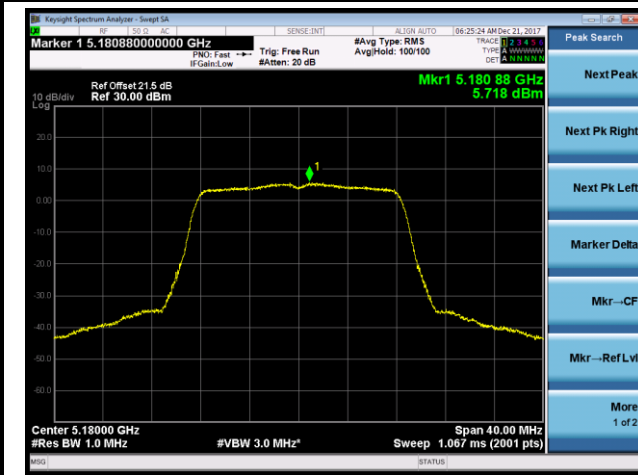

## 802.11ac-VHT80 Power Spectral Density - Ant 0 / Ant 0 + 1

Channel 42 (5210MHz)

Channel 58 (5290MHz)

Channel 106 (5530MHz)

Channel 122 (5610MHz)

Channel 138 (5690MHz)

Channel 155 (5775MHz)

## 802.11a Power Spectral Density - Ant 1 / Ant 0 + 1

Channel 36 (5180MHz)

Channel 44 (5220MHz)

Channel 48 (5240MHz)

Channel 52 (5260MHz)

Channel 60 (5300MHz)

Channel 64 (5320MHz)

Channel 100 (5500MHz)