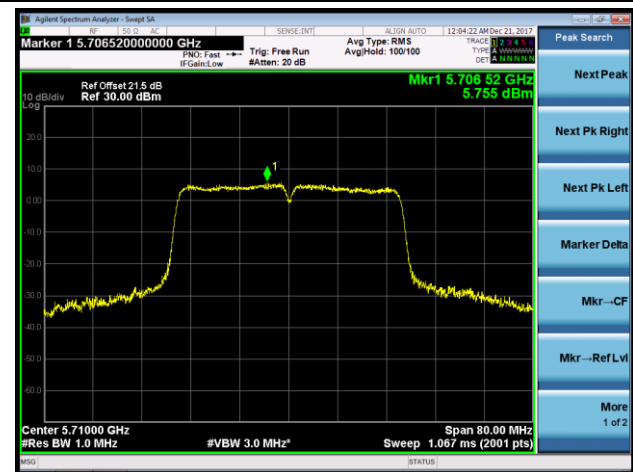

Channel 142 (5710MHz)