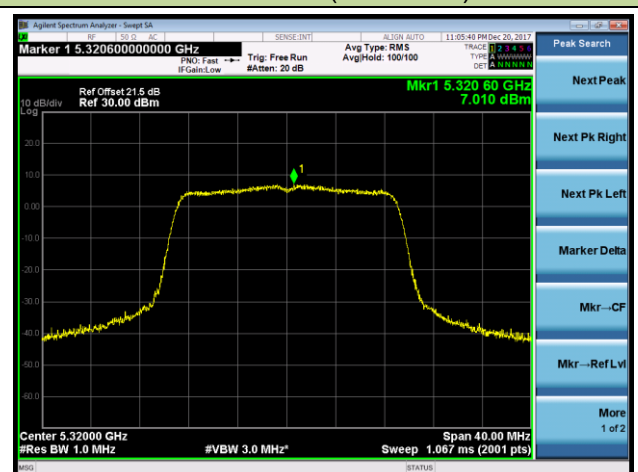

## 802.11ac-VHT20 Power Spectral Density - Ant 0 / Ant 0 + 1

Channel 36 (5180MHz)

Channel 44 (5220MHz)

Channel 48 (5240MHz)

Channel 52 (5260MHz)

Channel 60 (5300MHz)

Channel 64 (5320MHz)

Channel 100 (5500MHz)