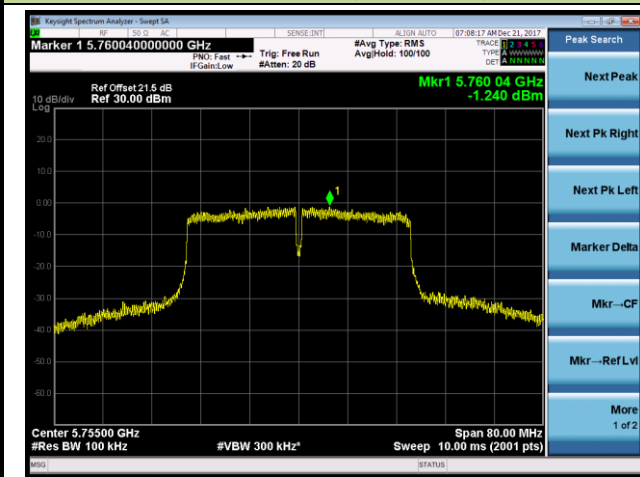

Channel 151 (5755MHz)