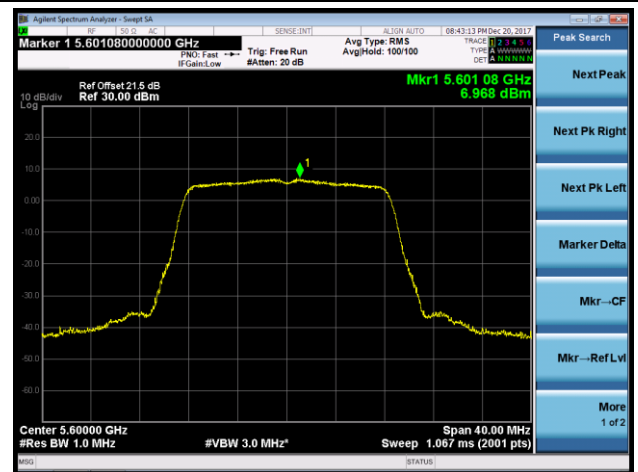

Channel 120 (5600MHz)