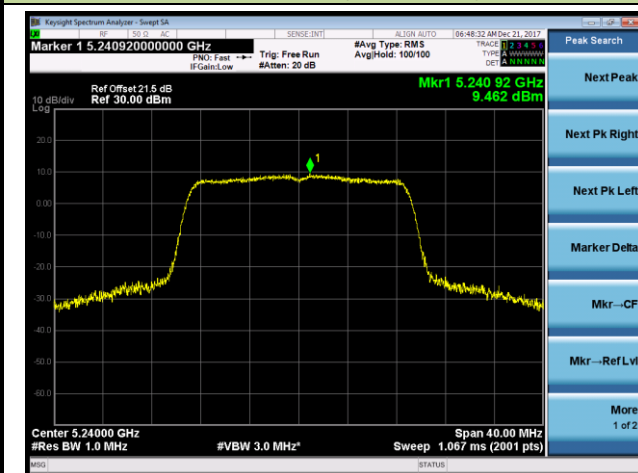

## 802.11ac-VHT20 Power Spectral Density - Ant 0 / Ant 0 + 1

Channel 36 (5180MHz)

Channel 44 (5220MHz)

Channel 48 (5240MHz)

Channel 52 (5260MHz)

Channel 60 (5300MHz)

Channel 64 (5320MHz)

Channel 100 (5500MHz)

Channel 120 (5600MHz)

Channel 140 (5700MHz)

Channel 144 (5720MHz)

Channel 149 (5745MHz)

Channel 157 (5785MHz)

Channel 165 (5825MHz)