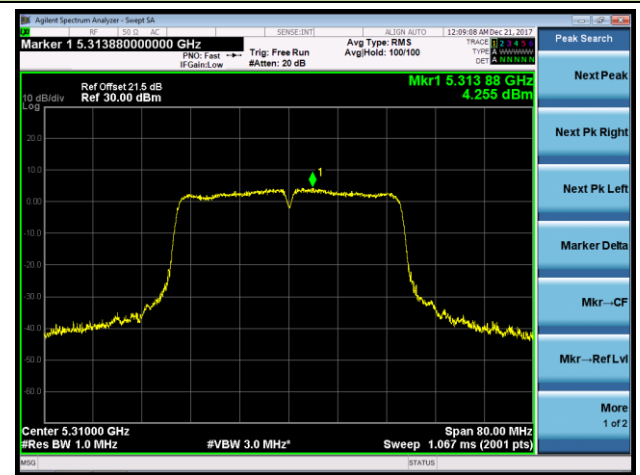

## 802.11ac-VHT40 Power Spectral Density - Ant 0 / Ant 0 + 1

Channel 38 (5190MHz)

Channel 46 (5230MHz)

Channel 54 (5270MHz)

Channel 62 (5310MHz)

Channel 102 (5510MHz)

Channel 118 (5590MHz)

### Channel 134 (5670MHz)