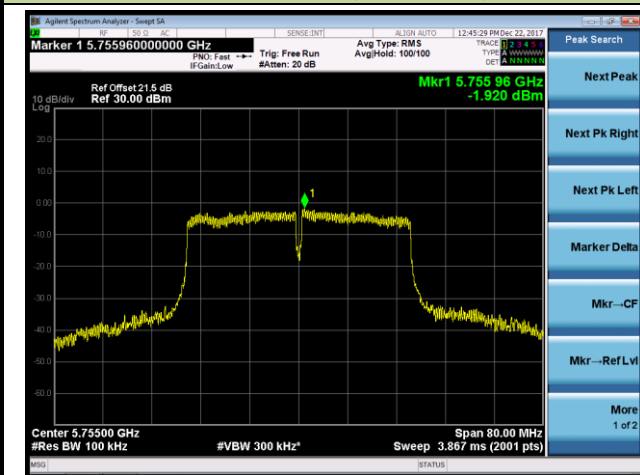

Channel 151 (5755MHz)