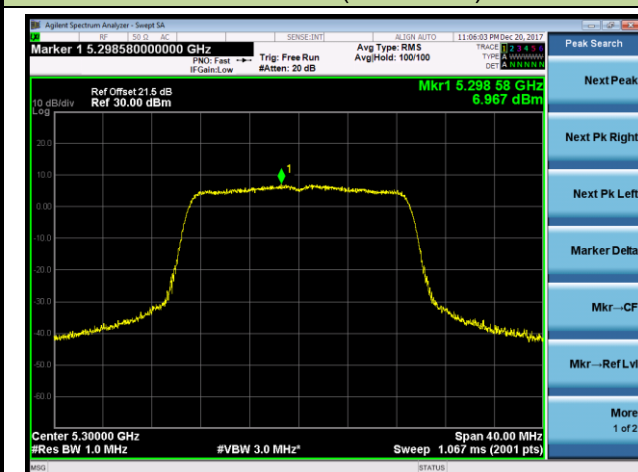

## 802.11ac-VHT20 Power Spectral Density - Ant 0 / Ant 0 + 1

Channel 36 (5180MHz)

Channel 44 (5220MHz)

Channel 48 (5240MHz)

Channel 52 (5260MHz)

Channel 60 (5300MHz)

Channel 64 (5320MHz)

Channel 100 (5500MHz)

Channel 120 (5600MHz)

Channel 140 (5700MHz)

Channel 144 (5720MHz)

Channel 149 (5745MHz)

Channel 157 (5785MHz)

Channel 165 (5825MHz)