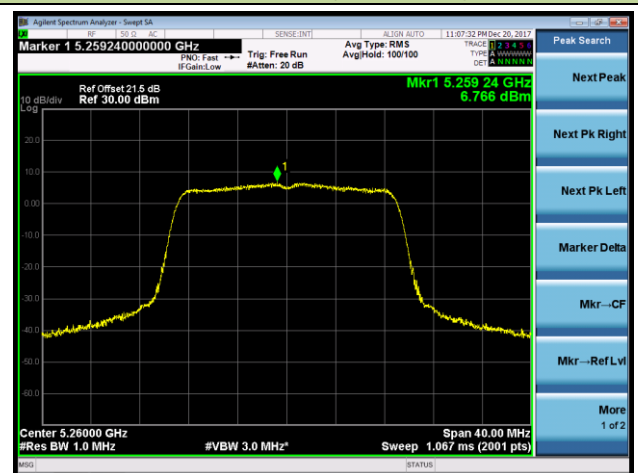

## 802.11ac-VHT20 Power Spectral Density - Ant 0 / Ant 0 + 1

Channel 36 (5180MHz)

Channel 44 (5220MHz)

Channel 48 (5240MHz)

Channel 52 (5260MHz)

Channel 60 (5300MHz)

Channel 64 (5320MHz)

Channel 100 (5500MHz)