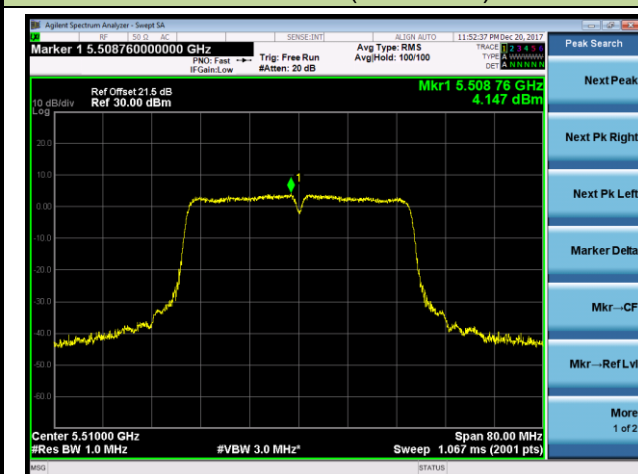

## 802.11n-HT40 Power Spectral Density - Ant 1 / Ant 0 + 1

Channel 38 (5190MHz)

Channel 46 (5230MHz)

Channel 54 (5270MHz)

Channel 62 (5310MHz)

Channel 102 (5510MHz)

Channel 118 (5590MHz)

### Channel 134 (5670MHz)