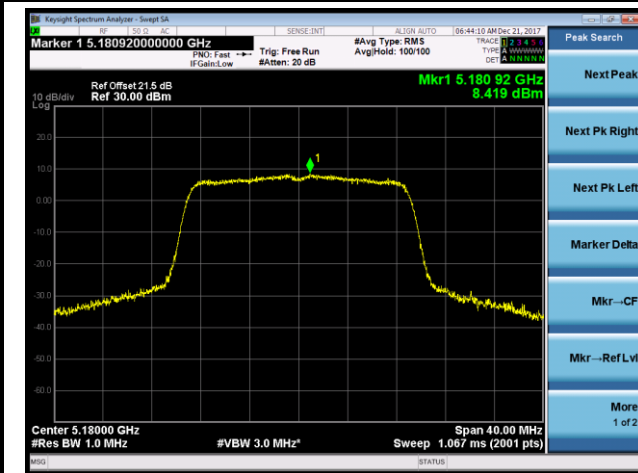

Channel 134 (5670MHz)

Channel 142 (5710MHz)

Channel 151 (5755MHz)

Channel 159 (5795MHz)

## 802.11ac-VHT20 Power Spectral Density - Ant 0 / Ant 0 + 1

Channel 36 (5180MHz)

Channel 44 (5220MHz)

Channel 48 (5240MHz)

Channel 52 (5260MHz)

Channel 60 (5300MHz)

Channel 64 (5320MHz)

Channel 100 (5500MHz)