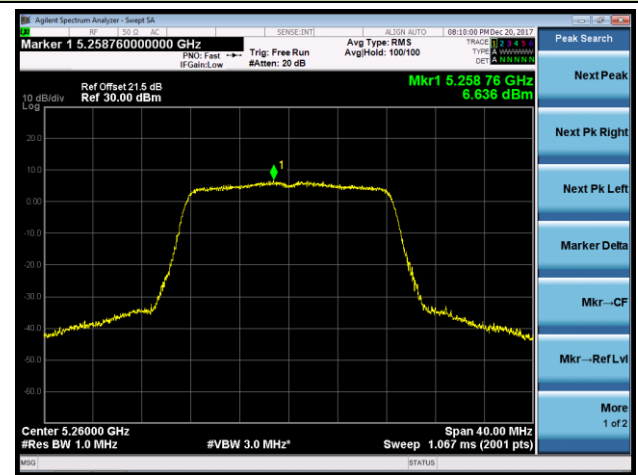

## 802.11a Power Spectral Density - Ant 1 / Ant 0 + 1

Channel 36 (5180MHz)

Channel 44 (5220MHz)

Channel 48 (5240MHz)

Channel 52 (5260MHz)

Channel 60 (5300MHz)

Channel 64 (5320MHz)

Channel 100 (5500MHz)