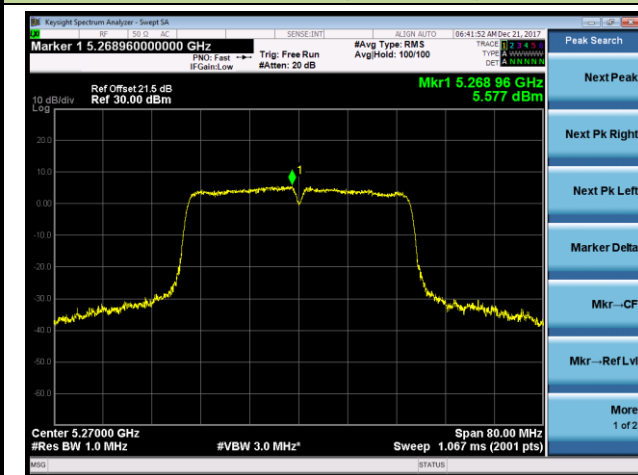

## 802.11n-HT40 Power Spectral Density - Ant 1 / Ant 0 + 1

Channel 38 (5190MHz)

Channel 46 (5230MHz)

Channel 54 (5270MHz)

Channel 62 (5310MHz)

Channel 102 (5510MHz)

Channel 118 (5590MHz)

### Channel 134 (5670MHz)