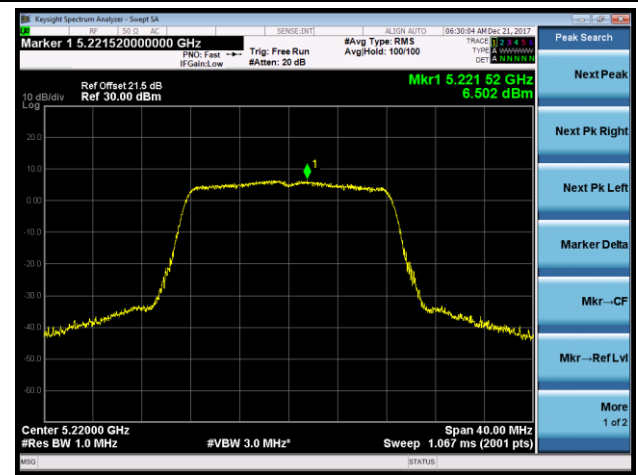

Channel 44 (5220MHz)