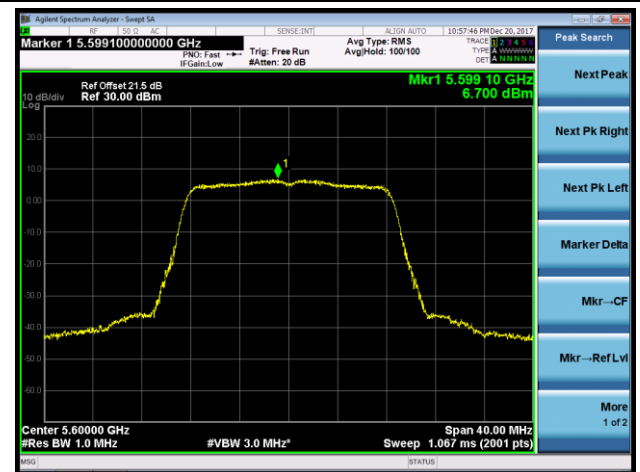

Channel 120 (5600MHz)