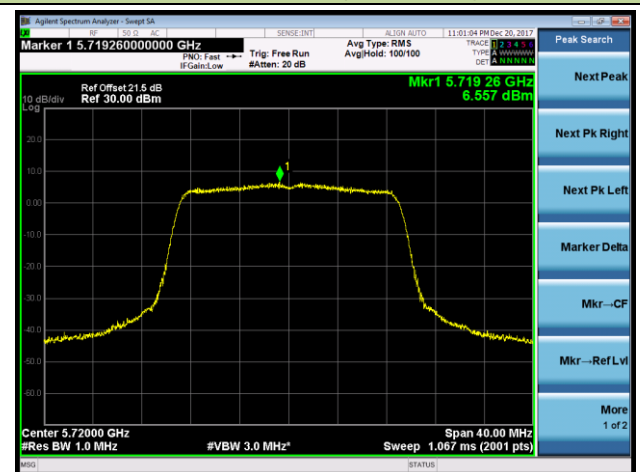

Channel 144 (5720MHz)