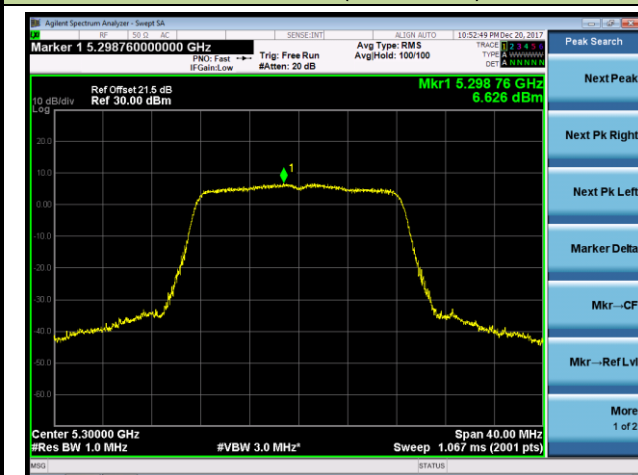

## 802.11n-HT20 Power Spectral Density - Ant 1 / Ant 0 + 1

Channel 36 (5180MHz)

Channel 44 (5220MHz)

Channel 48 (5240MHz)

Channel 52 (5260MHz)

Channel 60 (5300MHz)

Channel 64 (5320MHz)

Channel 100 (5500MHz)