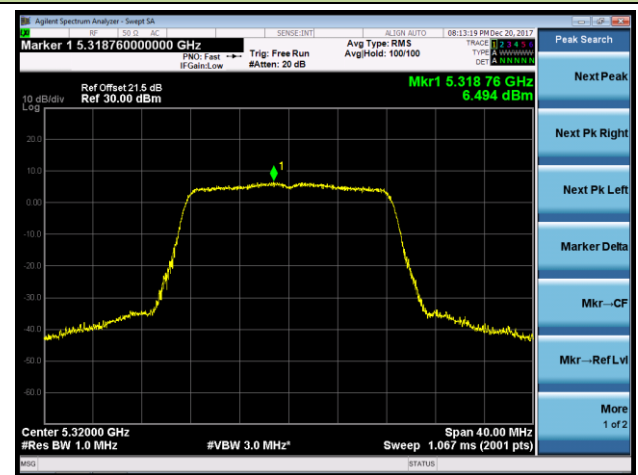

## 802.11a Power Spectral Density - Ant 1 / Ant 0 + 1

Channel 36 (5180MHz)

Channel 44 (5220MHz)

Channel 48 (5240MHz)

Channel 52 (5260MHz)

Channel 60 (5300MHz)

Channel 64 (5320MHz)

Channel 100 (5500MHz)