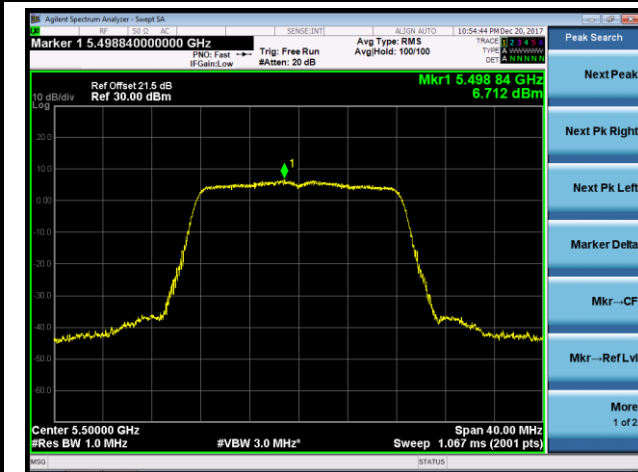

## 802.11n-HT20 Power Spectral Density - Ant 1 / Ant 0 + 1

Channel 36 (5180MHz)

Channel 44 (5220MHz)

Channel 48 (5240MHz)

Channel 52 (5260MHz)

Channel 60 (5300MHz)

Channel 64 (5320MHz)

Channel 100 (5500MHz)