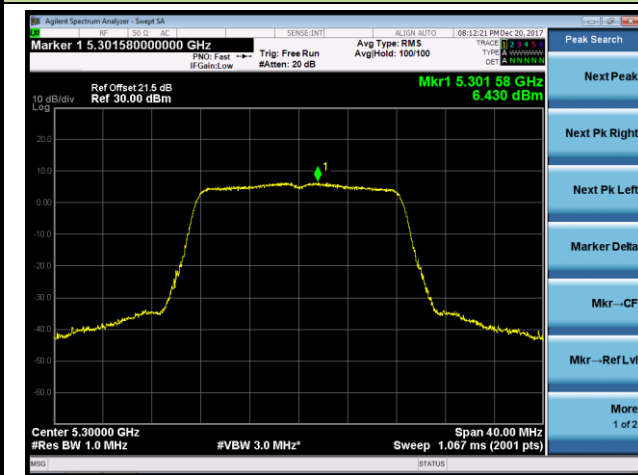

## 802.11ac-VHT80 Power Spectral Density - Ant 0 / Ant 0 + 1

Channel 42 (5210MHz)

Channel 58 (5290MHz)

Channel 106 (5530MHz)

Channel 122 (5610MHz)

Channel 138 (5690MHz)

Channel 155 (5775MHz)

## 802.11a Power Spectral Density - Ant 1 / Ant 0 + 1

Channel 36 (5180MHz)

Channel 44 (5220MHz)

Channel 48 (5240MHz)

Channel 52 (5260MHz)

Channel 60 (5300MHz)

Channel 64 (5320MHz)

Channel 100 (5500MHz)