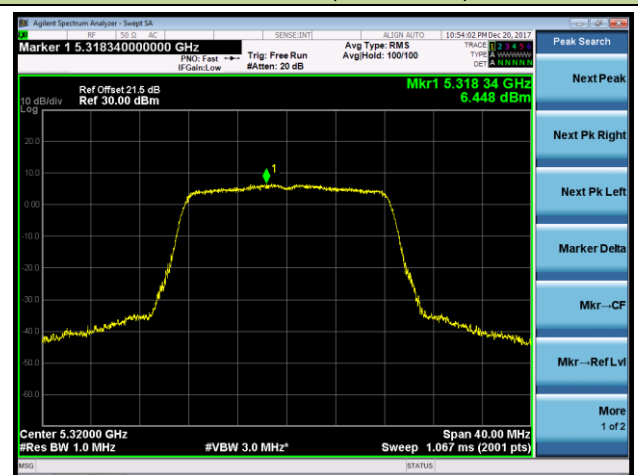

## 802.11n-HT20 Power Spectral Density - Ant 1 / Ant 0 + 1

Channel 36 (5180MHz)

Channel 44 (5220MHz)

Channel 48 (5240MHz)

Channel 52 (5260MHz)

Channel 60 (5300MHz)

Channel 64 (5320MHz)

Channel 100 (5500MHz)