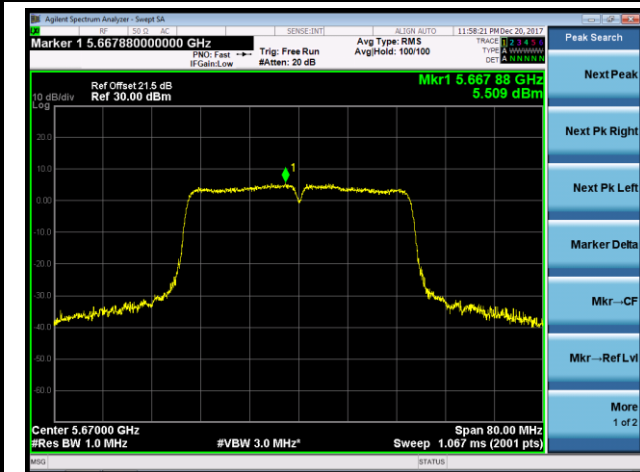

## 802.11n-HT40 Power Spectral Density - Ant 1 / Ant 0 + 1

Channel 38 (5190MHz)

Channel 46 (5230MHz)

Channel 54 (5270MHz)

Channel 62 (5310MHz)

Channel 102 (5510MHz)

Channel 118 (5590MHz)

### Channel 134 (5670MHz)