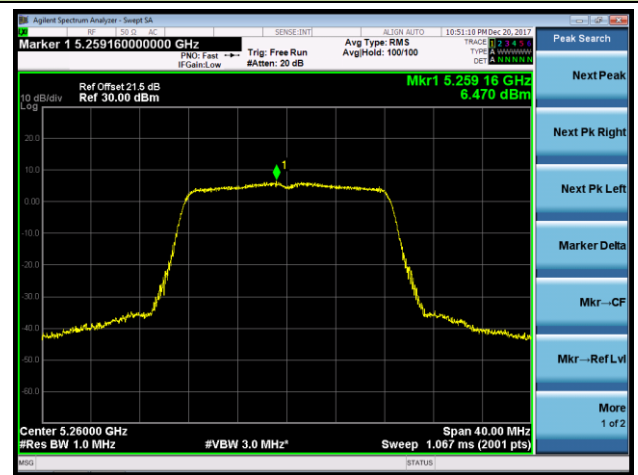

## 802.11n-HT20 Power Spectral Density - Ant 1 / Ant 0 + 1

Channel 36 (5180MHz)

Channel 44 (5220MHz)

Channel 48 (5240MHz)

Channel 52 (5260MHz)

Channel 60 (5300MHz)

Channel 64 (5320MHz)

Channel 100 (5500MHz)