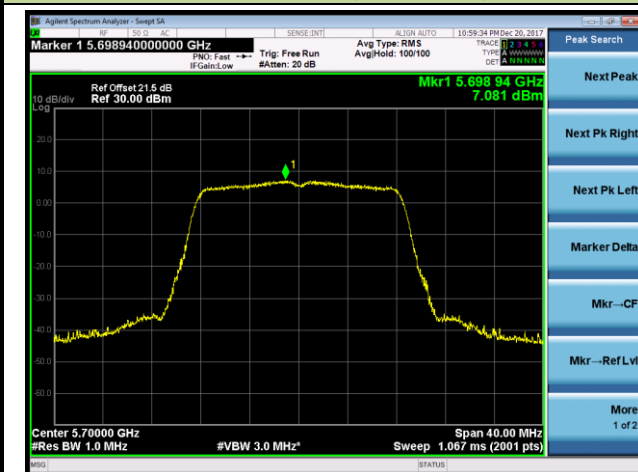

Channel 140 (5700MHz)