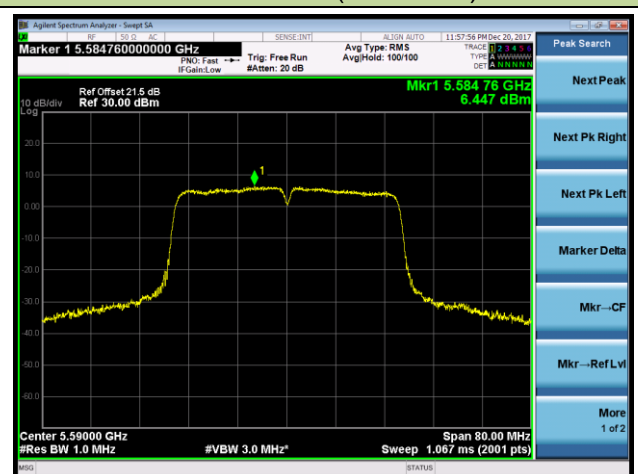

## 802.11n-HT40 Power Spectral Density - Ant 1 / Ant 0 + 1

Channel 38 (5190MHz)

Channel 46 (5230MHz)

Channel 54 (5270MHz)

Channel 62 (5310MHz)

Channel 102 (5510MHz)

Channel 118 (5590MHz)

### Channel 134 (5670MHz)