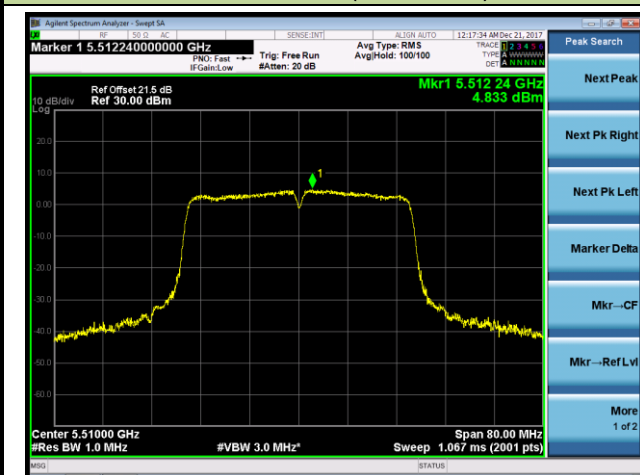

## 802.11ac-VHT40 Power Spectral Density - Ant 0 / Ant 0 + 1

Channel 38 (5190MHz)

Channel 46 (5230MHz)

Channel 54 (5270MHz)

Channel 62 (5310MHz)

Channel 102 (5510MHz)

Channel 118 (5590MHz)

### Channel 134 (5670MHz)