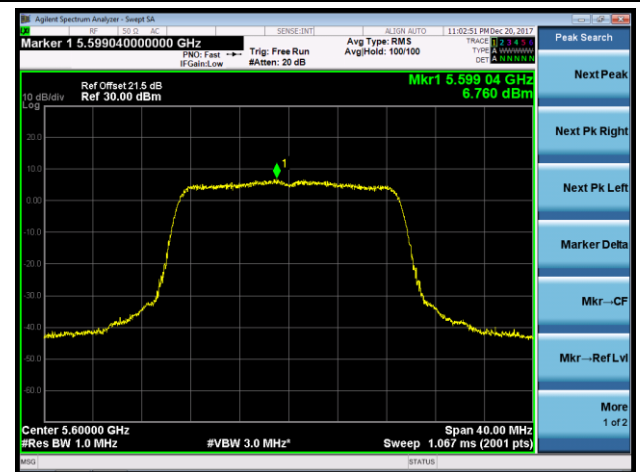

Channel 120 (5600MHz)