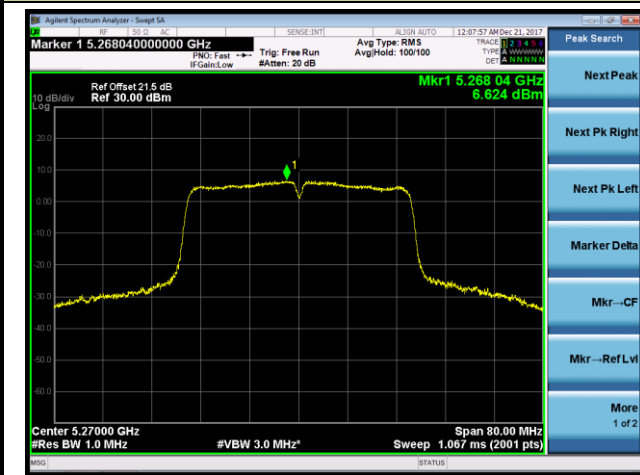

## 802.11ac-VHT40 Power Spectral Density - Ant 0 / Ant 0 + 1

Channel 38 (5190MHz)

Channel 46 (5230MHz)

Channel 54 (5270MHz)

Channel 62 (5310MHz)

Channel 102 (5510MHz)

Channel 118 (5590MHz)

### Channel 134 (5670MHz)