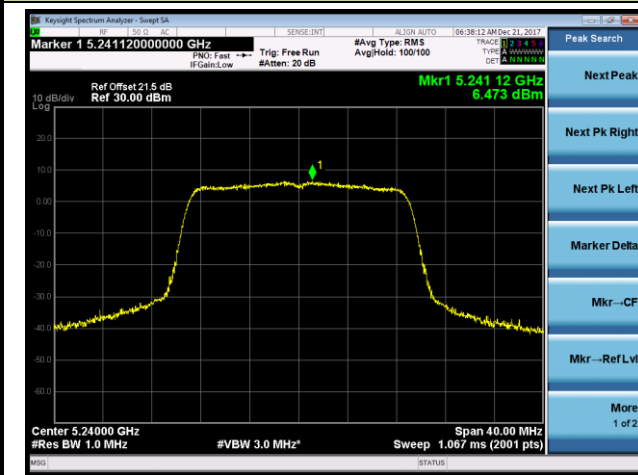

## 802.11n-HT20 Power Spectral Density - Ant 1 / Ant 0 + 1

Channel 36 (5180MHz)

Channel 44 (5220MHz)

Channel 48 (5240MHz)

Channel 52 (5260MHz)

Channel 60 (5300MHz)

Channel 64 (5320MHz)

Channel 100 (5500MHz)