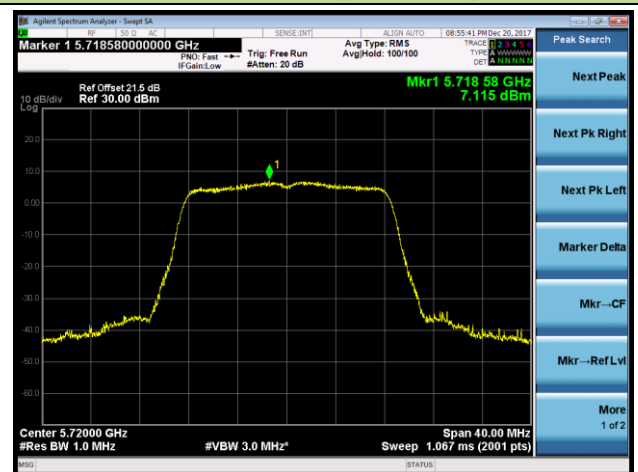

Channel 144 (5720MHz)