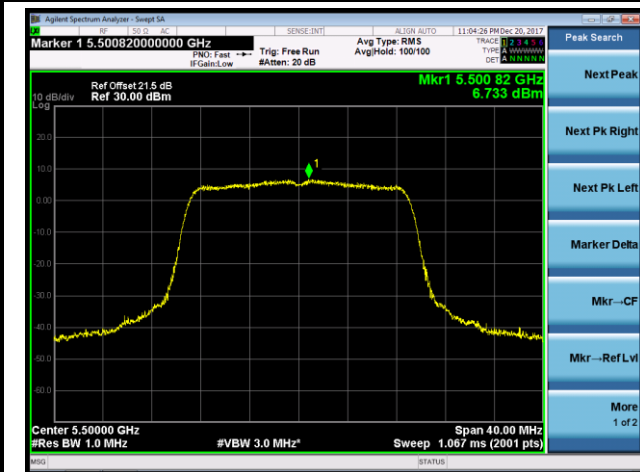

## 802.11ac-VHT20 Power Spectral Density - Ant 0 / Ant 0 + 1

Channel 36 (5180MHz)

Channel 44 (5220MHz)

Channel 48 (5240MHz)

Channel 52 (5260MHz)

Channel 60 (5300MHz)

Channel 64 (5320MHz)

Channel 100 (5500MHz)