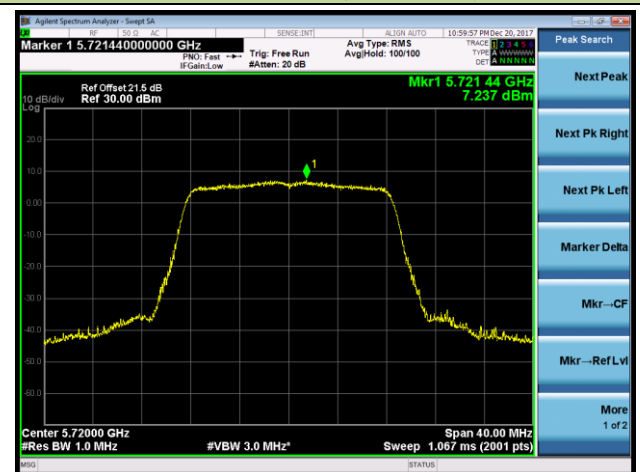

Channel 144 (5720MHz)