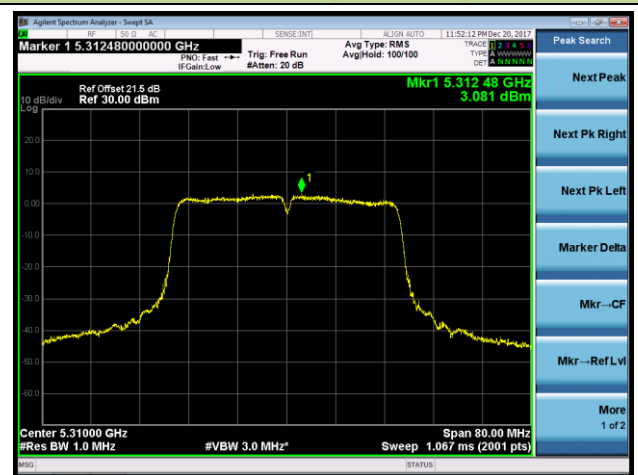

## 802.11n-HT40 Power Spectral Density - Ant 1 / Ant 0 + 1

Channel 38 (5190MHz)

Channel 46 (5230MHz)

Channel 54 (5270MHz)

Channel 62 (5310MHz)

Channel 102 (5510MHz)

Channel 118 (5590MHz)

### Channel 134 (5670MHz)