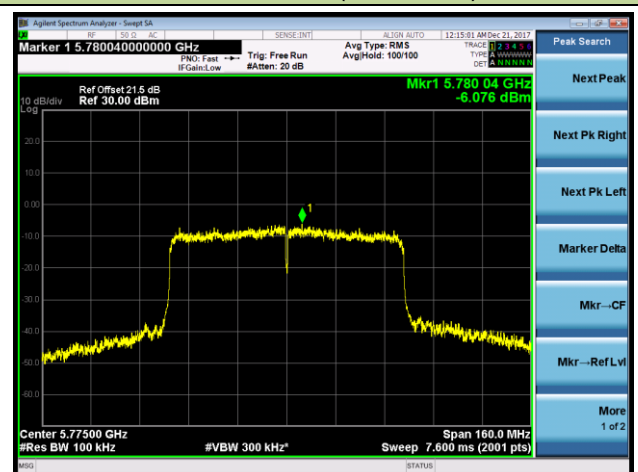

## 802.11ac-VHT80 Power Spectral Density - Ant 0 / Ant 0 + 1

Channel 42 (5210MHz)

Channel 58 (5290MHz)

Channel 106 (5530MHz)

Channel 122 (5610MHz)

Channel 138 (5690MHz)

Channel 155 (5775MHz)