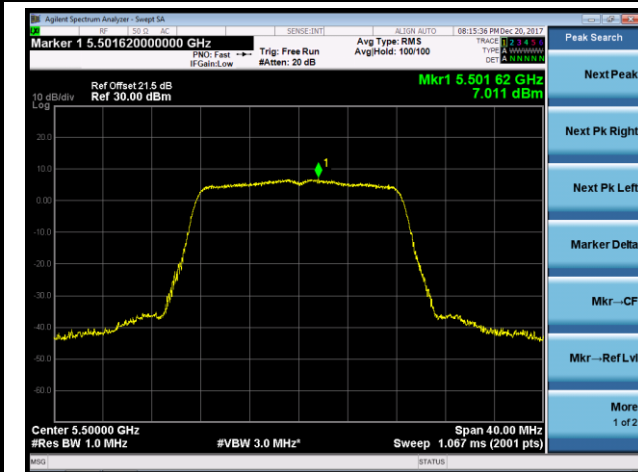

## 802.11a Power Spectral Density - Ant 1 / Ant 0 + 1

Channel 36 (5180MHz)

Channel 44 (5220MHz)

Channel 48 (5240MHz)

Channel 52 (5260MHz)

Channel 60 (5300MHz)

Channel 64 (5320MHz)

Channel 100 (5500MHz)