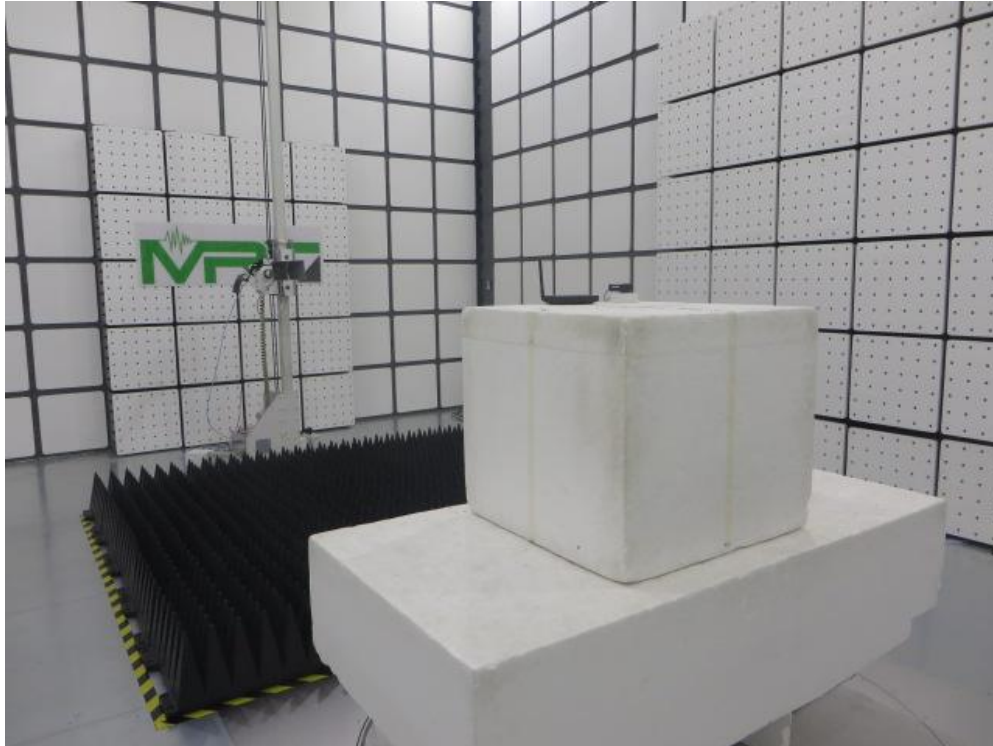

FCC Part15C & 15E Test Setup Photo

Description: Front view of Conducted Emission Test Setup

Description: Back view of Conducted Emission Test Setup

Description: Radiated Emission Test Setup for 9kHz ~ 30MHz

Description: Radiated Emission Test Setup for 30MHz ~ 1GHz

Description: Radiated Emission Test Setup for 1GHz ~ 18GHz

Description: Radiated Emission Test Setup for 18GHz ~ 40GHz

Description: DFS Test Setup