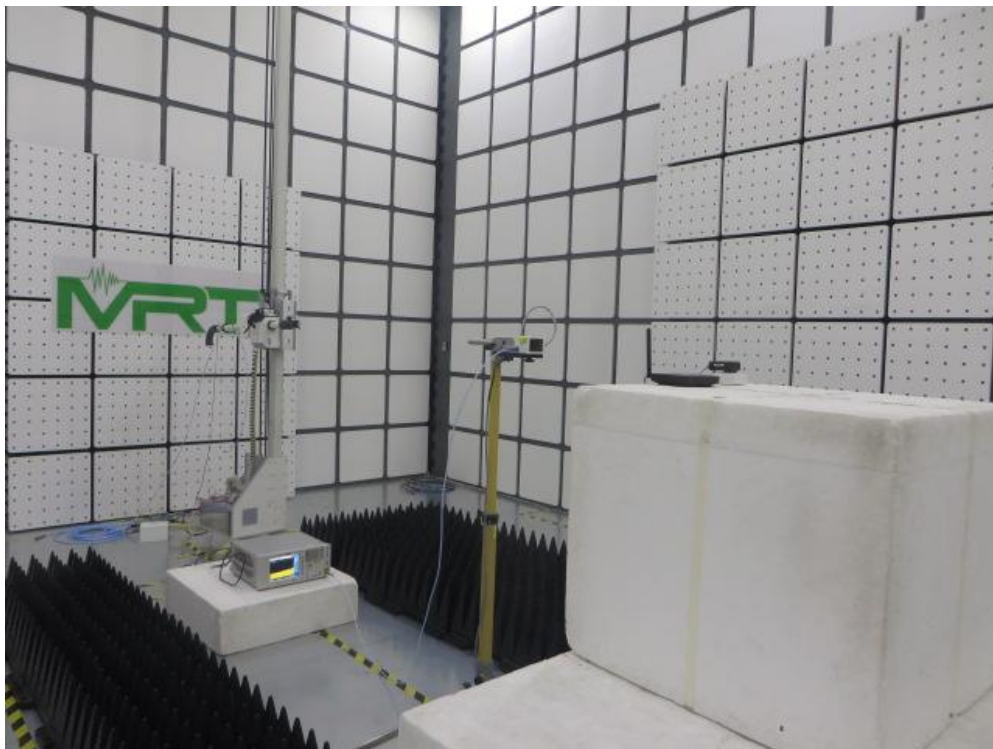

FCC Part15C & 15E Test Setup Photo

Description: Front view of Conducted Emission Test Setup

Description: Back view of Conducted Emission Test Setup

Description: Radiated Emission Test Setup for 9kHz ~ 30MHz

Description: Radiated Emission Test Setup for 30MHz ~ 1GHz

Description: Radiated Emission Test Setup for 1GHz ~ 18GHz

Description: Radiated Emission Test Setup for 18GHz ~ 40GHz

Description: DFS Test Setup