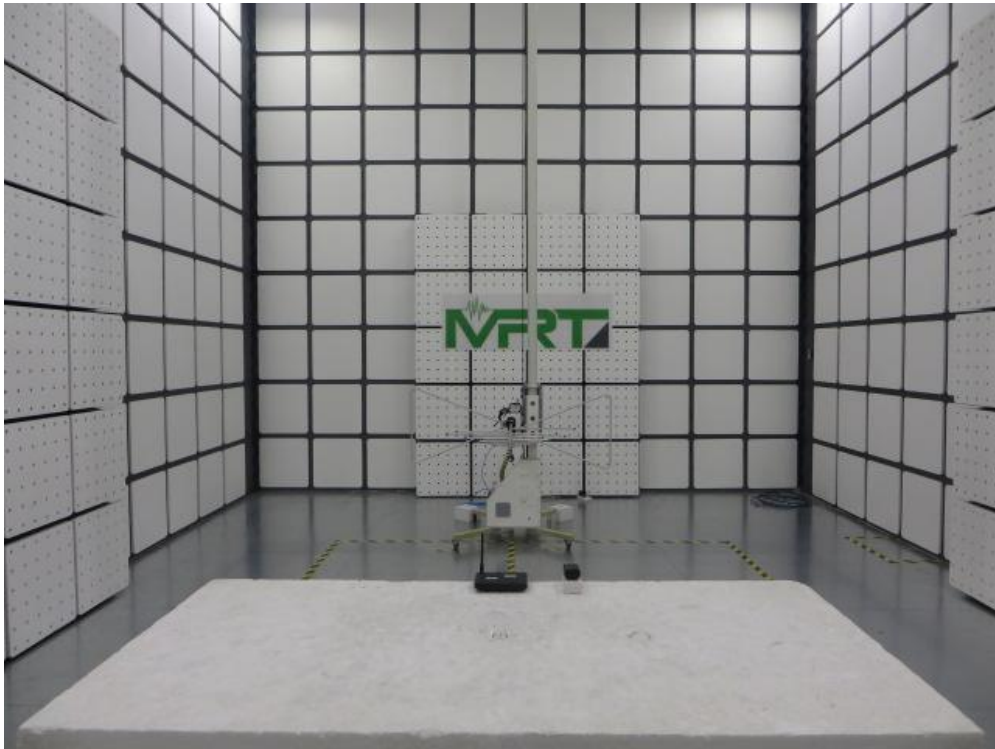

FCC Part15C & 15E Test Setup Photo

Description: Front view of Conducted Emission Test Setup

Description: Back view of Conducted Emission Test Setup

Description: Radiated Emission Test Setup for 9kHz ~ 30MHz

Description: Radiated Emission Test Setup for 30MHz ~ 1GHz

Description: Radiated Emission Test Setup for 1GHz ~ 18GHz

Description: Radiated Emission Test Setup for 18GHz ~ 40GHz

Description: DFS Test Setup