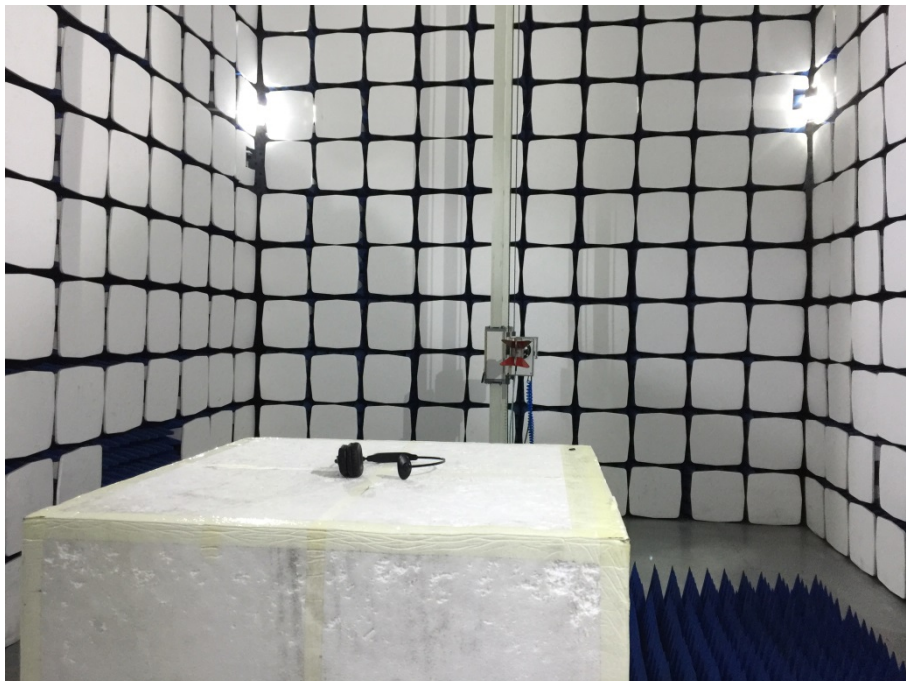

EXHIBIT 4 - TEST SETUP PHOTOGRAPHS

Conducted Emission Test Setup

Radiation Emission Test Setup (Below 30MHz)

Radiation Emission Test Setup (30MHz to 1GHz)

Radiation Emission Test Setup (1GHz to 18GHz)

Radiation Emission Test Setup (Above 18GHz)