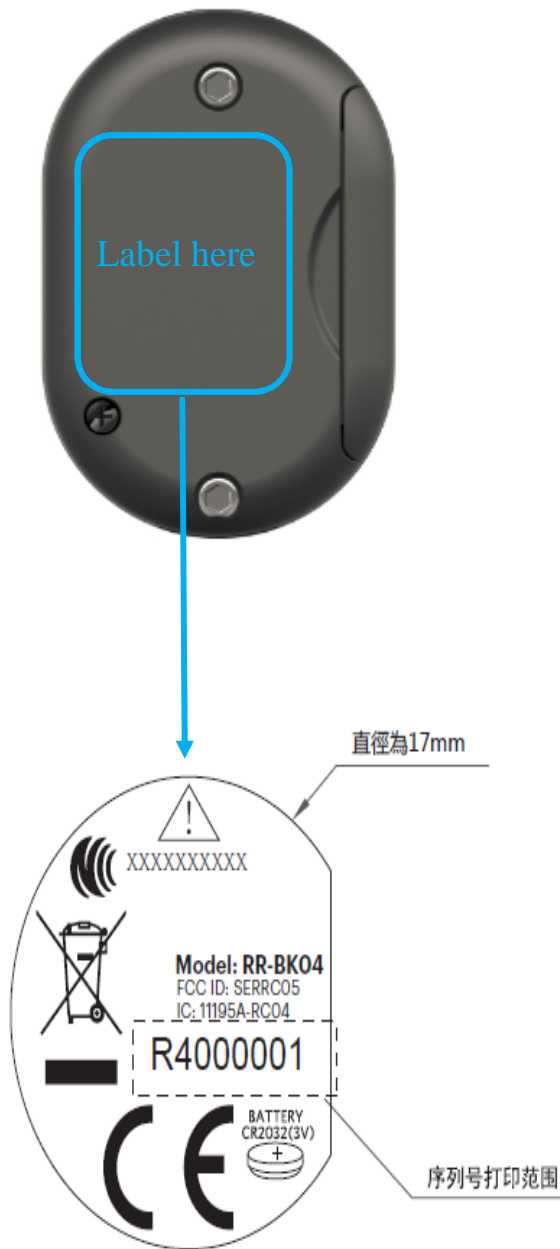

FCC ID LABEL and LOCATION

The label will be permanently affixed at a conspicuous location on the device.

On the bottom of EUT

FCC ID: SERRC05