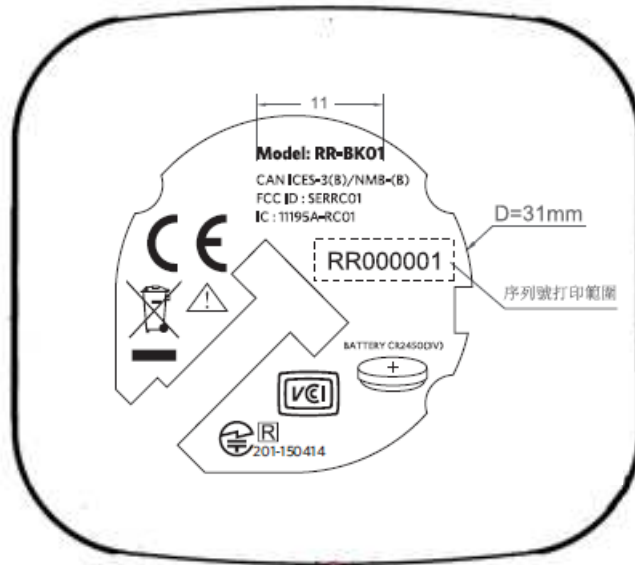

# FCC LABEL LOCATION

The label will be permanently affixed at a conspicuous location on the device.

BACK

Label in the battery chamber

(Fig.1) FCC ID: SERRC02