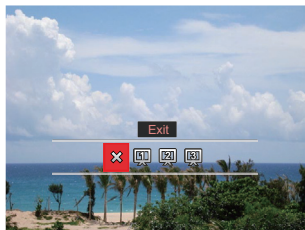

- Exit
- Type 1: Slow-in and slow-out
- Type 2: Separate in middle and move off to the left and right
- Type 3: Separate into blocks and spin in