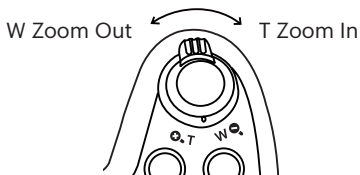

Under Playback

Paused

 	Pause
	Rewind
	Fast Forward

	Clockwise Volume Up Counterclockwise Volume Down
	Volume
	Mute

 	Play
	Frame Backward
	Frame Forward
	Cancel playback

Thumbnail View

When in playback mode, rotate the zoom lever counter to the **W** position to display thumbnail images of the photos and videos on the screen.

1. Slide the zoom lever to switch between 3x3 and 4x4 thumbnails.

2. Press the [**▲ AF**]/[**▼**]/[**⏻**]/[**▶ ⚡**] button to select a picture or video clip to view and press the **SET** button to restore it to the original size.
3. As shown in the picture, press the **☰** button to select index mode.
4 options in [Index Mode] :
 - Single Index
 - Date Folder
 - Cont. Group
 - Slide Show