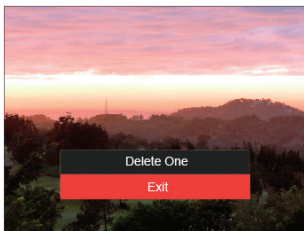

Photos and Video Deletion

In playback mode, press the [▼ 🗑️ 🔄] button to delete your photos and videos.

To delete photos or videos:

1. Press the [⏪] button to switch to playback mode.
2. Press the [◀️ 🗑️]/[▶️ ⚡] button to select the photos or videos to be deleted.
3. Press the [▼ 🗑️ 🔄] button and the deletion screen is displayed.

4. Press the [▲ AF]/[▼ 🗑️ 🔄] button to select [Delete One] or [Exit] and press the [SET] button to confirm.

Erased photos/video clips cannot be recovered.

Please refer to page 98 for instructions on deleting more than one image at a time.