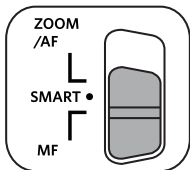

Function Ring (Smart) Mode

Rotate the lens function ring to set parameters of aperture, shutter, ISO, EV, etc.

1. Switch the lens function ring lever to position **SMART**.

2. Rotate the lens function ring or rolling the  jog dial to select options needed.

3. Press the  button to complete the setting and enter shooting screen.

 The selection of functions of Function Ring (Smart) in the menu is needed before using Function Ring (Smart) mode. The default setting is Normal. (See P91 for details)

Rotate the lens function ring for manual focus.

1. Switch the lens function ring lever to position **MF**.

2. If the lens function ring is operated or rolling the  jog dial, the focus enlargement frame will appear on the LCD. After clear focus is achieved through manual adjustment, press the  button to close the focus enlargement frame. The camera will return to the normal shooting screen. Semi-pressing the shutter button will have no effect; you need to fully press the shutter button to take a normal photo.