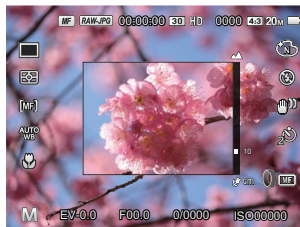

Rotate the lens function ring for manual focus.

1. Switch the lens function ring lever to position **MF**.

2. If the lens function ring is operated or rolling the  jog dial, the focus enlargement frame will appear on the LCD. After clear focus is achieved through manual adjustment, press the  button to close the focus enlargement frame. The camera will return to the normal shooting screen. Semi-pressing the shutter button will have no effect; you need to fully press the shutter button to take a normal photo.

Pause

Animation Panorama Play

Panoramic animation playing is to play full size image in accordance with the shooting direction. After playing, it will automatically return to the static screen of panoramic image.