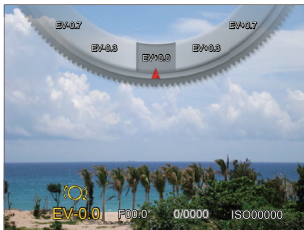

Function Ring (Smart) Mode

Rotate the lens function ring to set parameters of aperture, shutter, ISO, EV, etc.

1. Switch the lens function ring lever to position **SMART**.

2. Rotate the lens function ring or rolling the  jog dial to select options needed.

3. Press the  button to complete the setting and enter shooting screen.

 The selection of functions of Function Ring (Smart) in the menu is needed before using Function Ring (Smart) mode. The default setting is Normal. (See P91 for details)

Pause

Animation Panorama Play

Panoramic animation playing is to play full size image in accordance with the shooting direction. After playing, it will automatically return to the static screen of panoramic image.