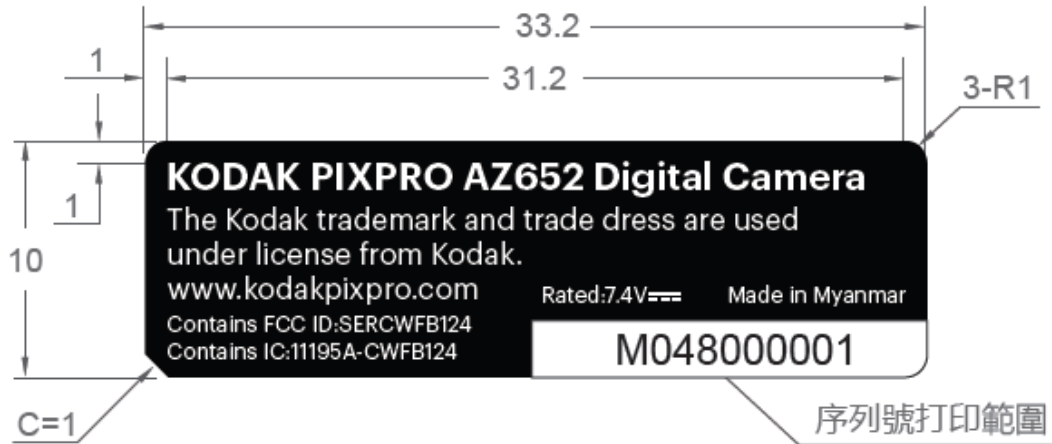

RATED LABEL AND LOCATION

The label will be permanently affixed at a conspicuous location on the device.

Contains FCC ID: SER1DX