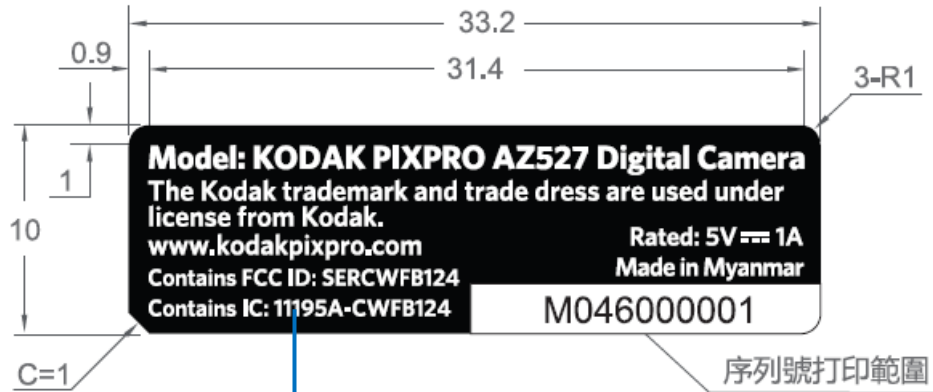

RATED LABEL AND LOCATION

The label will be permanently affixed at a conspicuous location on the device.

Contains FCC ID: SERCWFB124