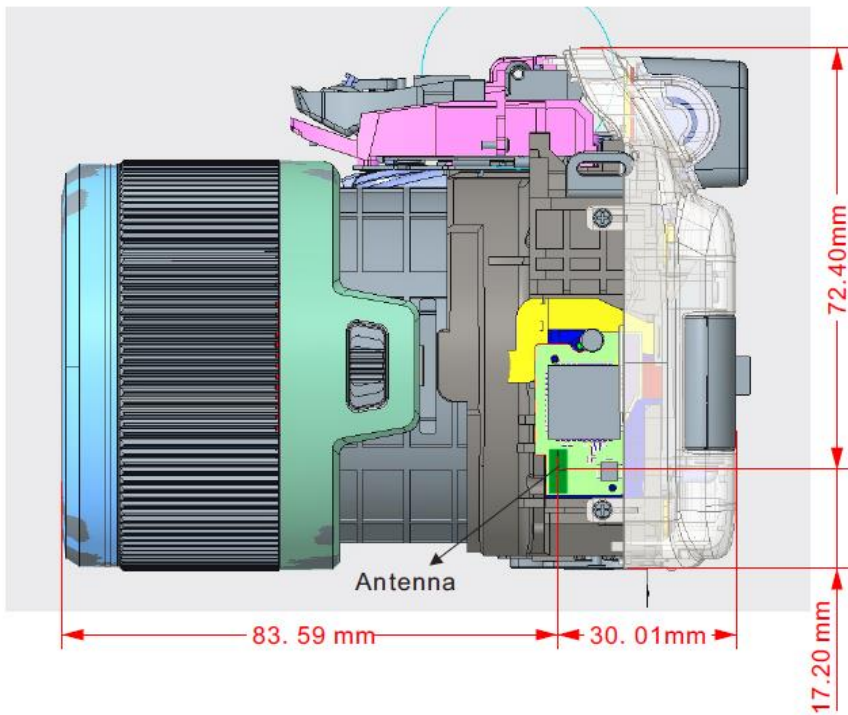

Photographs of EUT Setup and Antenna Location

The photographs of EUT and setup for SAR testing are shown as follows.

< Antenna Location >

<Photographs of Face/Body SAR Test Setup>

Front Face of EUT Tested at 0 mm

Rear Face of EUT Tested at 0 mm

Left Side of EUT Tested at 0 mm

Right Side of Tablet Tested at 0 mm

Top Side of EUT Tested at 0 mm

Bottom of EUT Tested at 0 mm