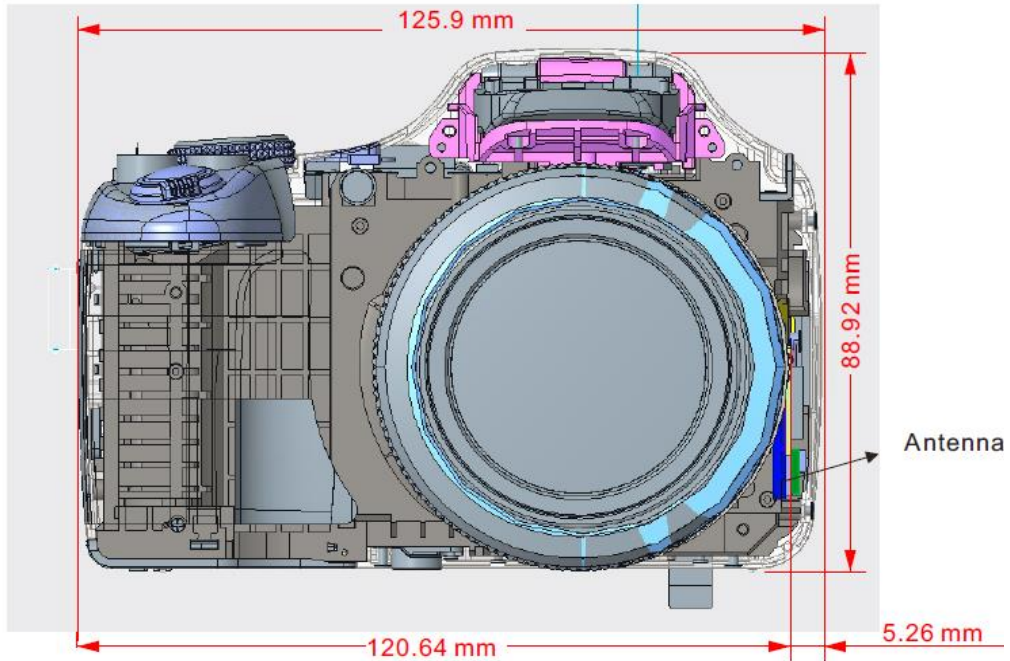

Photographs of EUT Setup and Antenna Location

The photographs of EUT and setup for SAR testing are shown as follows.

< Antenna Location >

<Photographs of Face/Body SAR Test Setup>

Front Face of EUT Tested at 0 mm

Rear Face of EUT Tested at 0 mm

Left Side of EUT Tested at 0 mm

Right Side of Tablet Tested at 0 mm

Top Side of EUT Tested at 0 mm

Bottom of EUT Tested at 0 mm