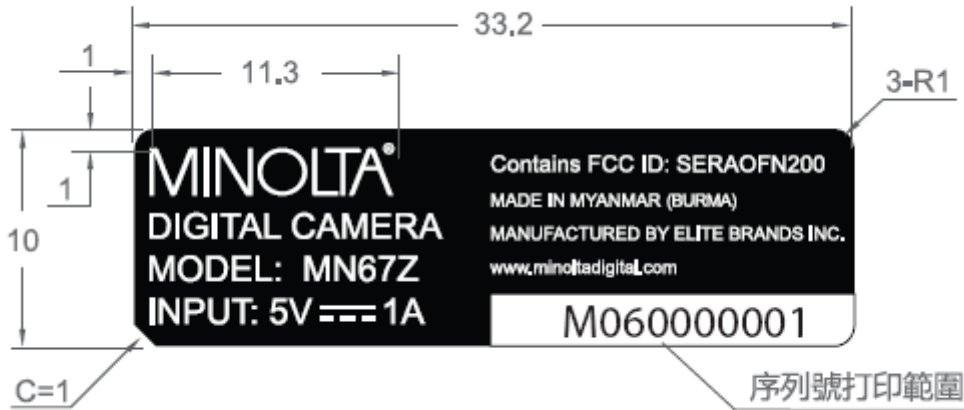

## LABEL & Label LOCATION

The label will be permanently affixed at a conspicuous location on the device.

FCC ID: SERAOFN200