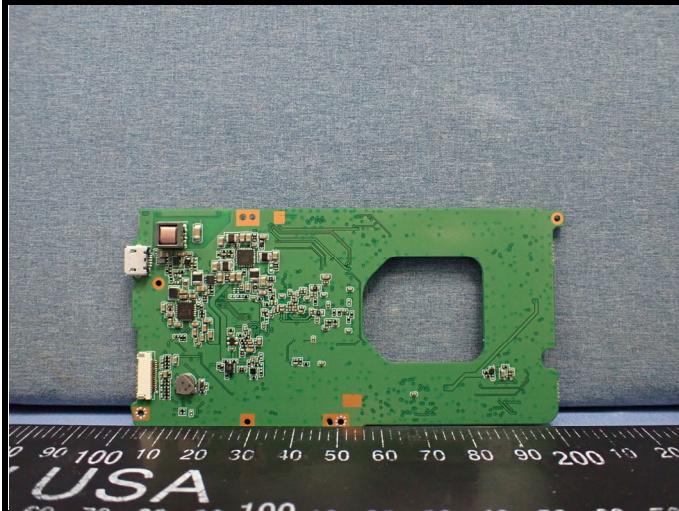

## **Photographs of EUT and Setup**

The photographs of EUT and setup for SAR testing are shown as follows.

<Photographs of Battery Charging IC>

Front Face of Battery Charging IC

Front Face of Battery Charging IC

Antenna	To Top Side	To Bottom Side	To Left Side	To Right Side
	(mm)	(mm)	(mm)	(mm)
WLAN Ant	27.68	29.93	112.93	4.71

**<Photographs of Body SAR Test Setup>**

**Right Side of EUT Tested at 0 mm**