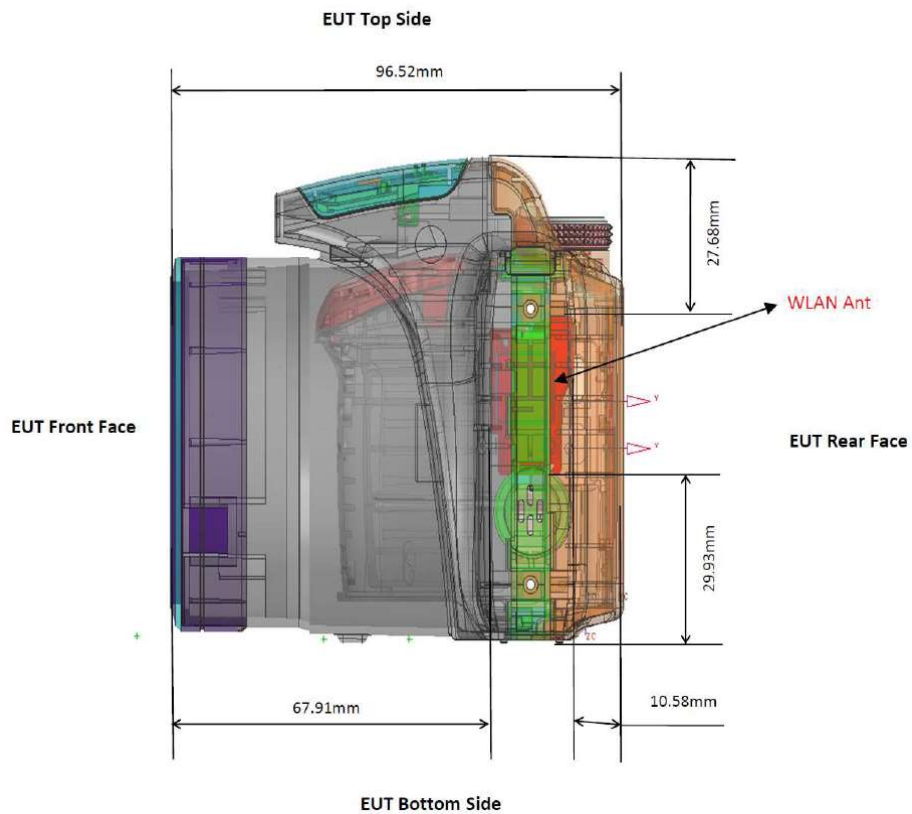

## **Photographs of EUT and Setup**

The photographs of EUT and setup for SAR testing are shown as follows.

<Photographs of Battery Charging IC>

Front Face of Battery Charging IC

Front Face of Battery Charging IC

Antenna	To Top Side	To Bottom Side	To Left Side	To Right Side
	(mm)	(mm)	(mm)	(mm)
WLAN Ant	27.68	29.93	112.93	4.71

**<Photographs of Body SAR Test Setup>**

**Right Side of EUT Tested at 0 mm**