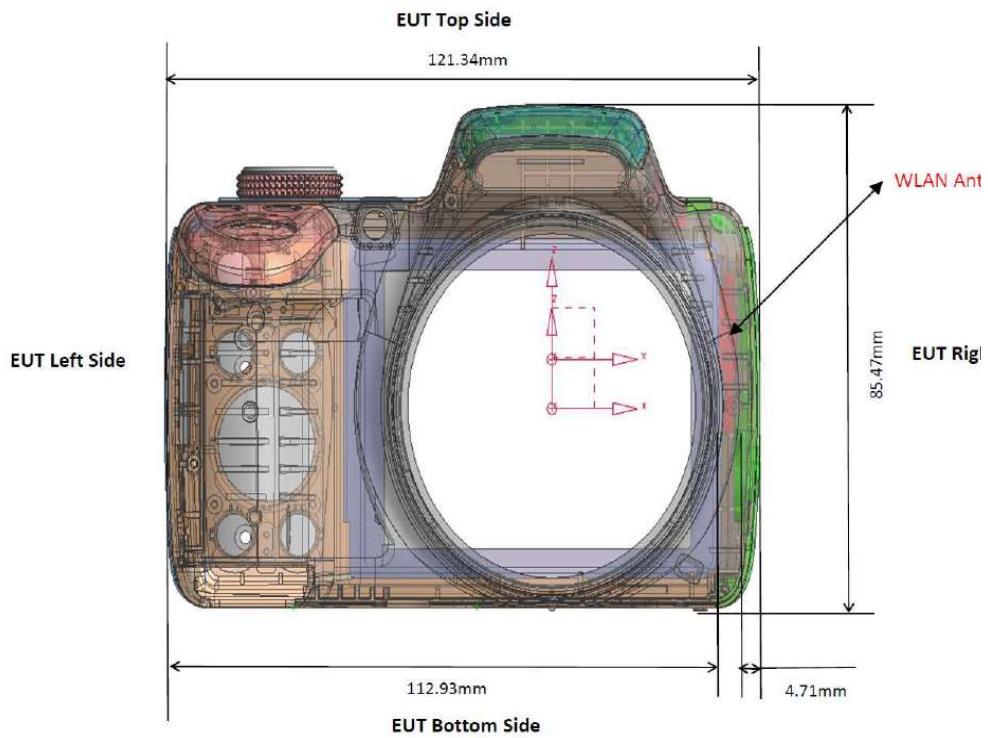

## **Photographs of EUT and Setup**

The photographs of EUT and setup for SAR testing are shown as follows.

<Photographs of Battery Charging IC>

Front Face of Battery Charging IC

Front Face of Battery Charging IC

Antenna	To Top Side	To Bottom Side	To Left Side	To Right Side
	(mm)	(mm)	(mm)	(mm)
WLAN Ant	27.68	29.93	112.93	4.71

**<Photographs of Body SAR Test Setup>**

**Right Side of EUT Tested at 0 mm**