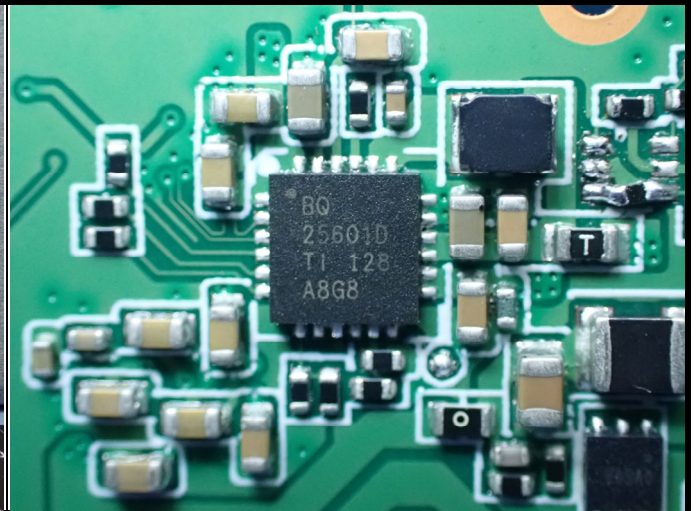

## **Photographs of EUT and Setup**

The photographs of EUT and setup for SAR testing are shown as follows.

<Photographs of Battery Charging IC>

Front Face of Battery Charging IC

Front Face of Battery Charging IC

Antenna	To Top Side	To Bottom Side	To Left Side	To Right Side
	(mm)	(mm)	(mm)	(mm)
WLAN Ant	27.68	29.93	112.93	4.71

**<Photographs of Body SAR Test Setup>**

**Right Side of EUT Tested at 0 mm**