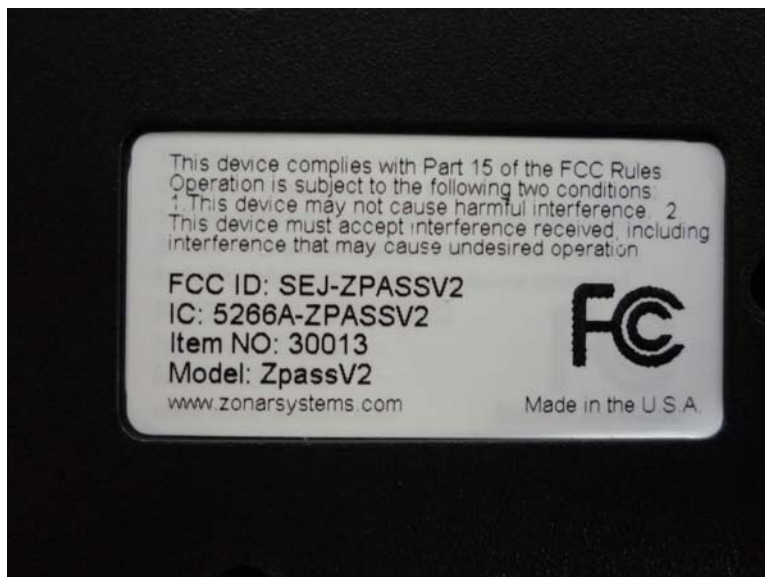

## FCC ID Label & Location

The FCC ID label for the ZpassV2 is located on the back of the device enclosure.

**Figure 1** Label located on the enclosure back

**Figure 2** Label Contents