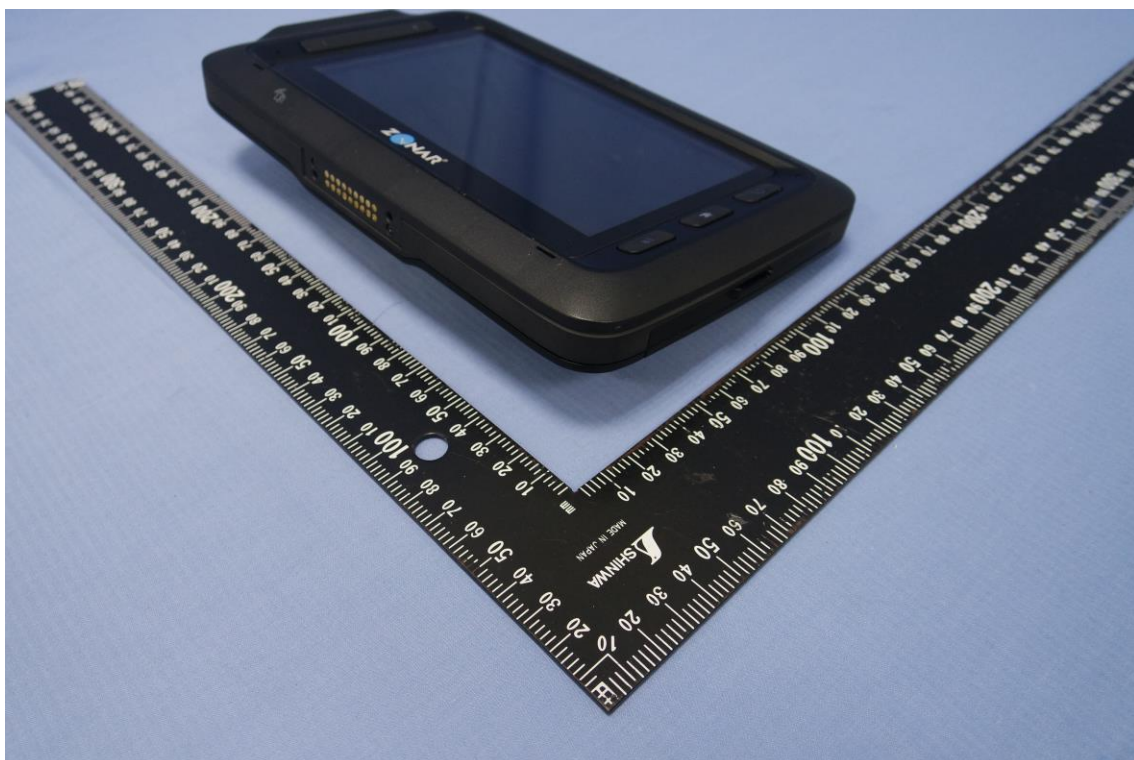

APPENDIX 1 - PHOTOGRAPHS OF EUT EXTERNAL PHOTOGRAPHS OF EUT

DC Cable

Docking

Adapter