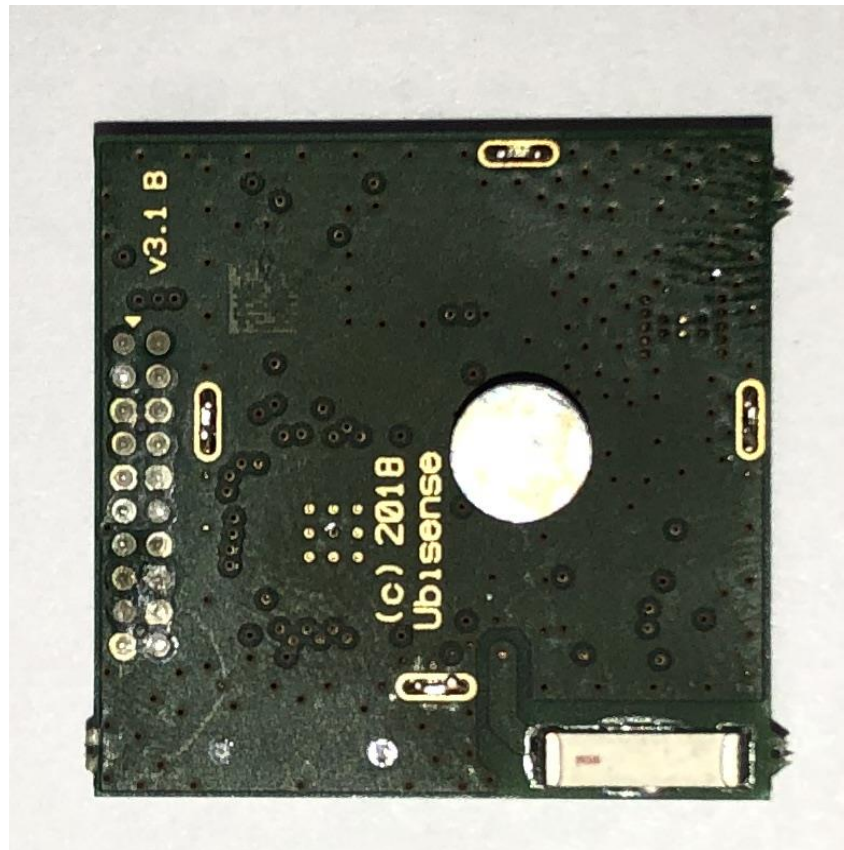

UBIMOD31 (FCC ID: SEAMOD31)

External view, top side

UBIMOD31 (FCC ID: SEAMOD31)

External view, bottom side

UBIMOD31 (FCC ID: SEAMOD31)

Antenna locations (on top side)

Wideband antenna
(Part 15.250 transmitter)

2.4GHz antenna
(Part 15.249 transmitter)