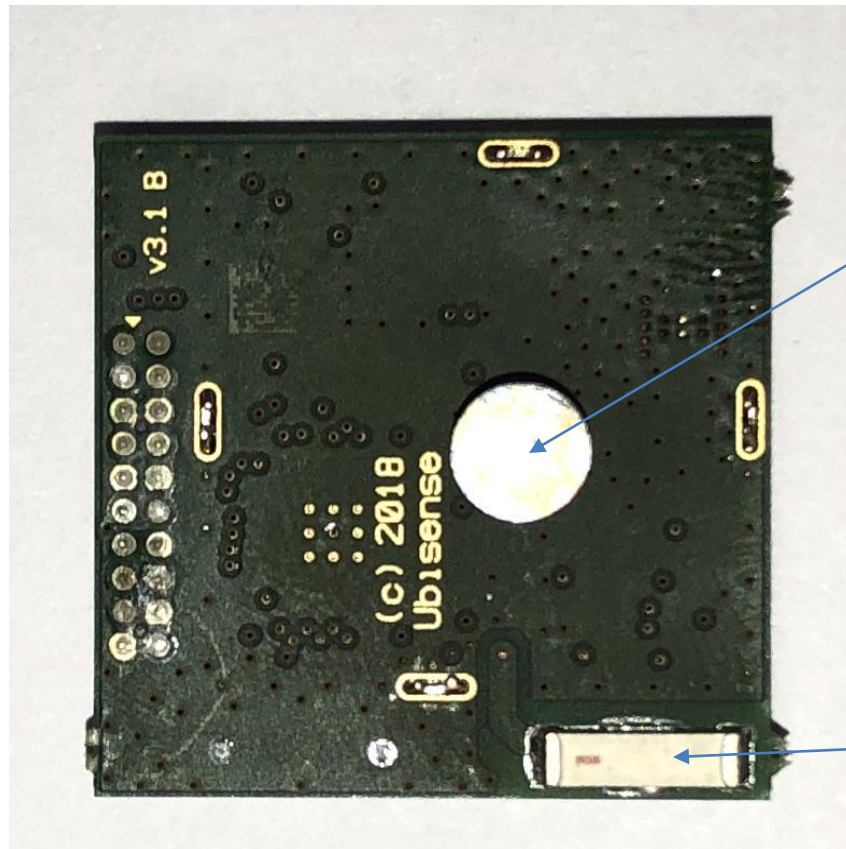

UBIMOD31 (FCC ID: SEAMOD31)

External view, top side

UBIMOD31 (FCC ID: SEAMOD31)

External view, bottom side

UBIMOD31 (FCC ID: SEAMOD31)

Antenna locations (on top side)

Wideband antenna
(Part 15.250 transmitter)

2.4GHz antenna
(Part 15.249 transmitter)