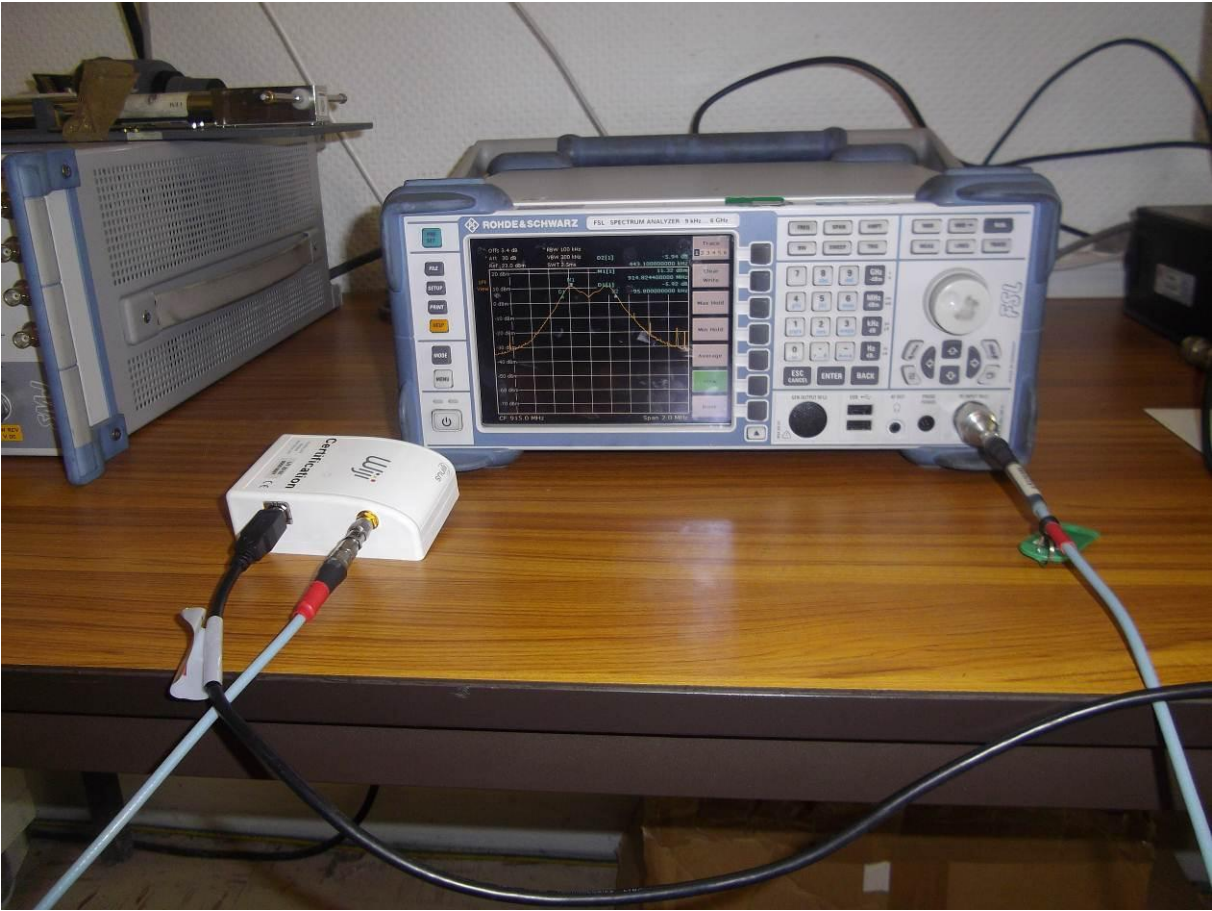

FCC ID: SE6E001
IC: 10983A-E001

TEST SET UP PHOTOS

IJINUS
T2002

Conducted emission measurements

FCC ID: SE6E001
IC: 10983A-E001

Conducted emission measurements

Radiated emissions measurements

FCC ID: SE6E001
IC: 10983A-E001

Radio test measurements