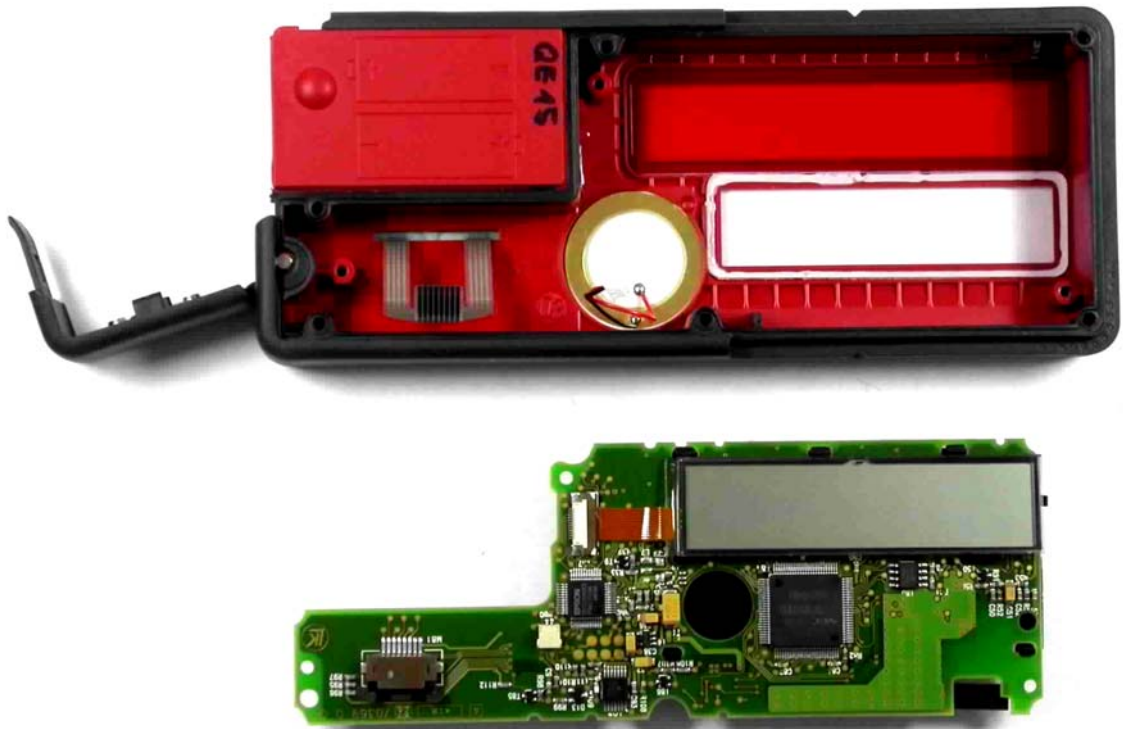

Laserdetector PRA25

T24899-00-01XF

Internal Photo
Open view

Laserdetector PRA25

T24899-00-01XF

Internal Photo
Open view

Internal Photo
Open view

Laserdetector PRA25

T24899-00-01XF

Internal Photo
Front view PCB

Internal Photo
Front view of PCB (without Display)

Laserdetector PRA25

T24899-00-01XF

Internal Photo
Part of Front view PCB

Laserdetector PRA25

T24899-00-01XF

Internal Photo
Part of Front view PCB

Laserdetector PRA25

T24899-00-01XF

Internal Photo
Part of Rear view PCB

Laserdetector PRA25

T24899-00-01XF

Internal Photo
Part of Rear view PCB