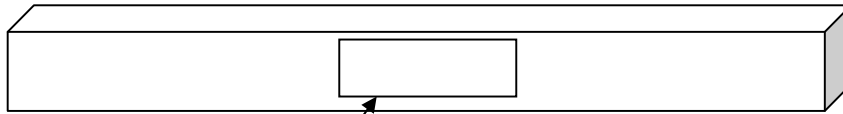

## Label and location

The pictograms at the right hand side are print on a type label.

*Figure 2: Type Label position Right hand side*

*Figure 3: Type Label Artwork*

Size of label: 52mm x 9mm