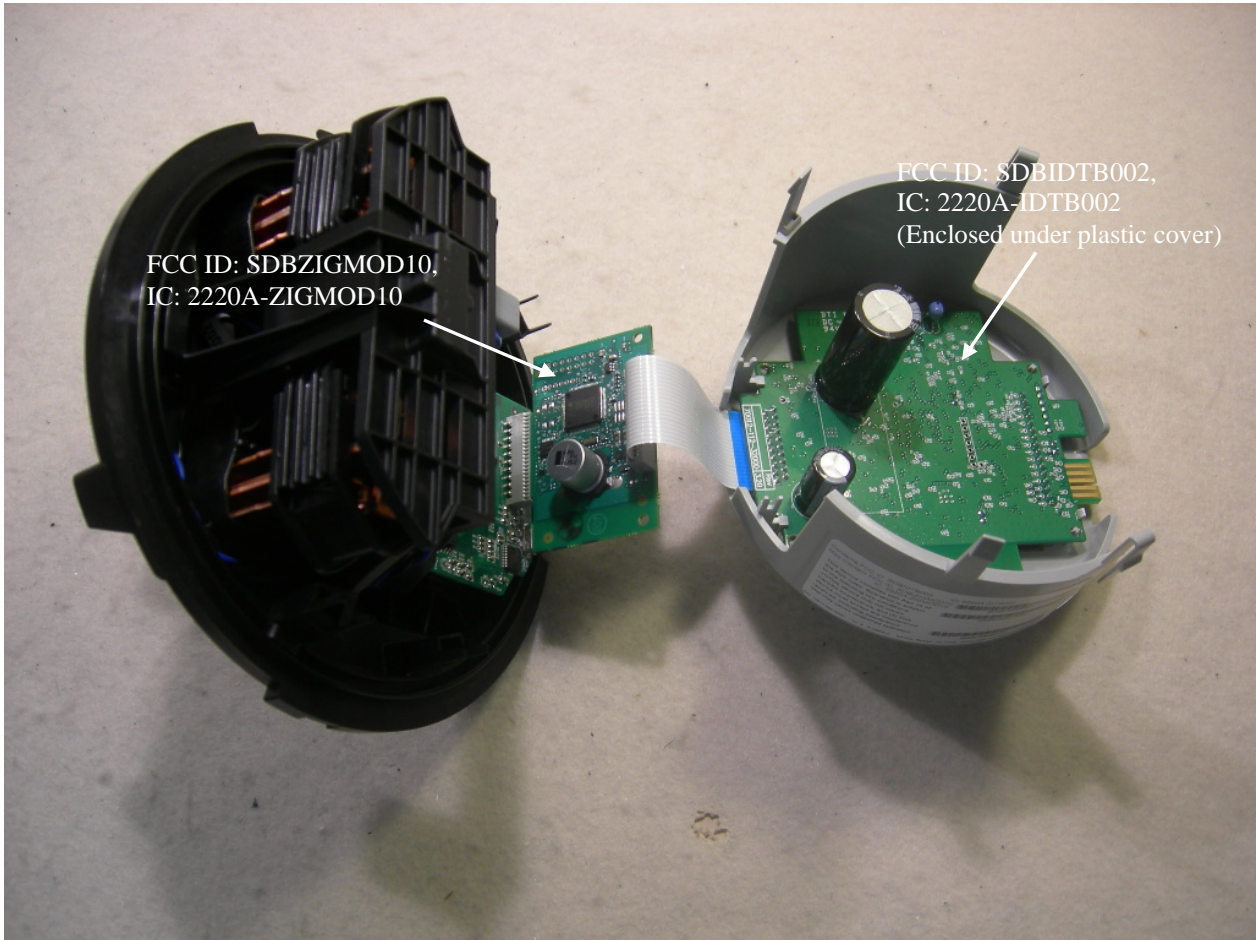

Excellence in Compliance Testing

Certification Exhibit

**FCC ID: SDBZIGMOD10
IC: 2220A-ZIGMOD10**

**FCC Rule Part: 15.247
IC Radio Standards Specification: RSS-210**

ACS Report Number: 10-0020.W06.11.A

**Manufacturer: Sensus Metering Systems, Inc.
Model: ZIGMOD10**

Internal Photos

Figure 1: Front View

Figure 2: Front View – No Shields

Figure 3: Back View

Figure 4: Collocated with FCC ID: SDBIDTB002, IC: 2220A-IDTB002

Figure 5: Collocated with FCC ID: SDBIDTB002, IC: 2220A-IDTB002