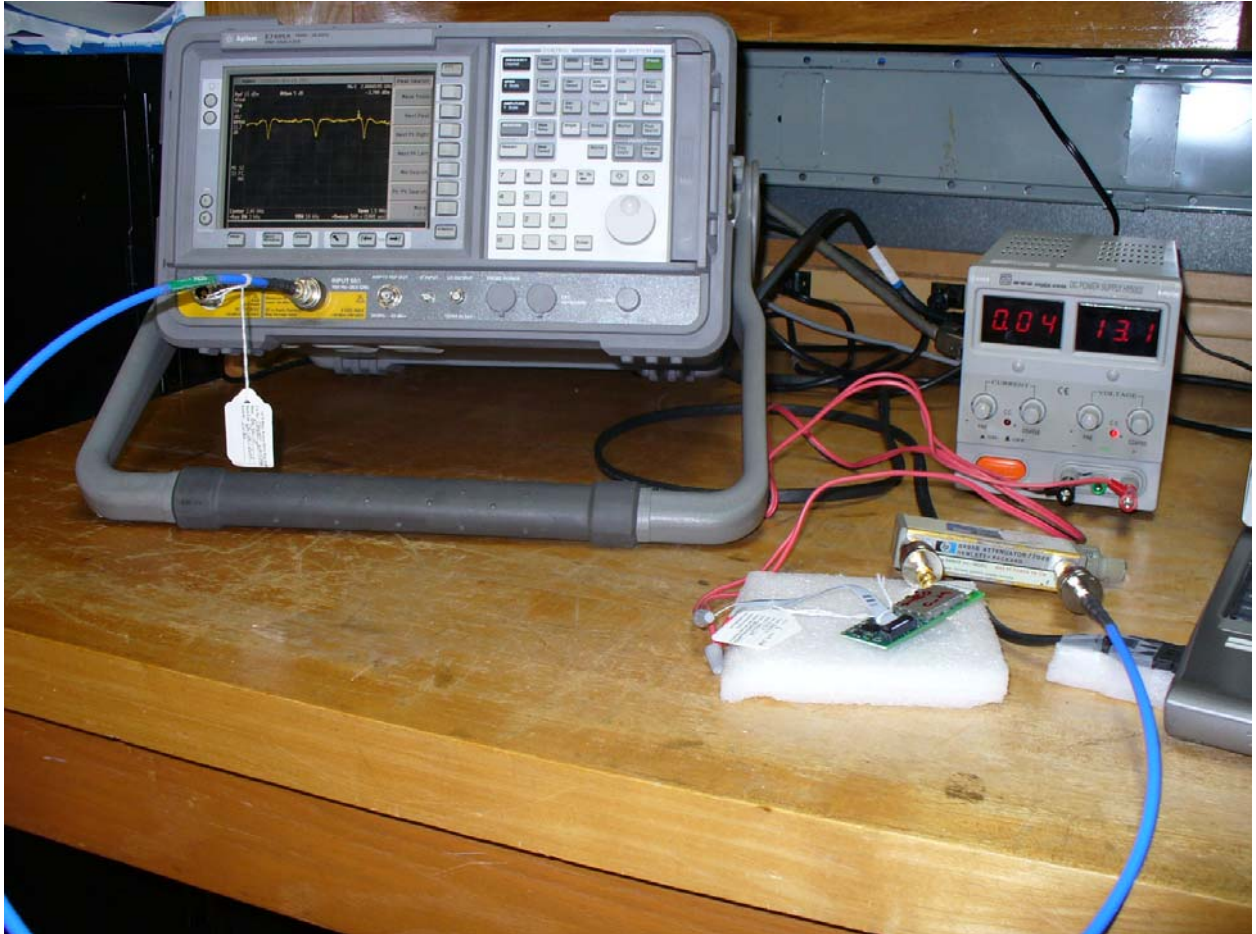

## **Certification Exhibit**

**FCC ID: SDBZIGELS01  
IC: 2220A-ZIGELS01**

**FCC Rule Part: CFR 47 Part 15.247  
IC Radio Standards Specification: RSS 210**

**ACS Project: 11-2108**

**Manufacturer: Sensus Metering Systems, Inc.  
Model: ZIGELS01**

## **Test Setup Photos**

Figure 1: Radiated Emissions – Front View

Figure 2: Radiated Emissions – Back View

Figure 3: RF Conducted Emissions