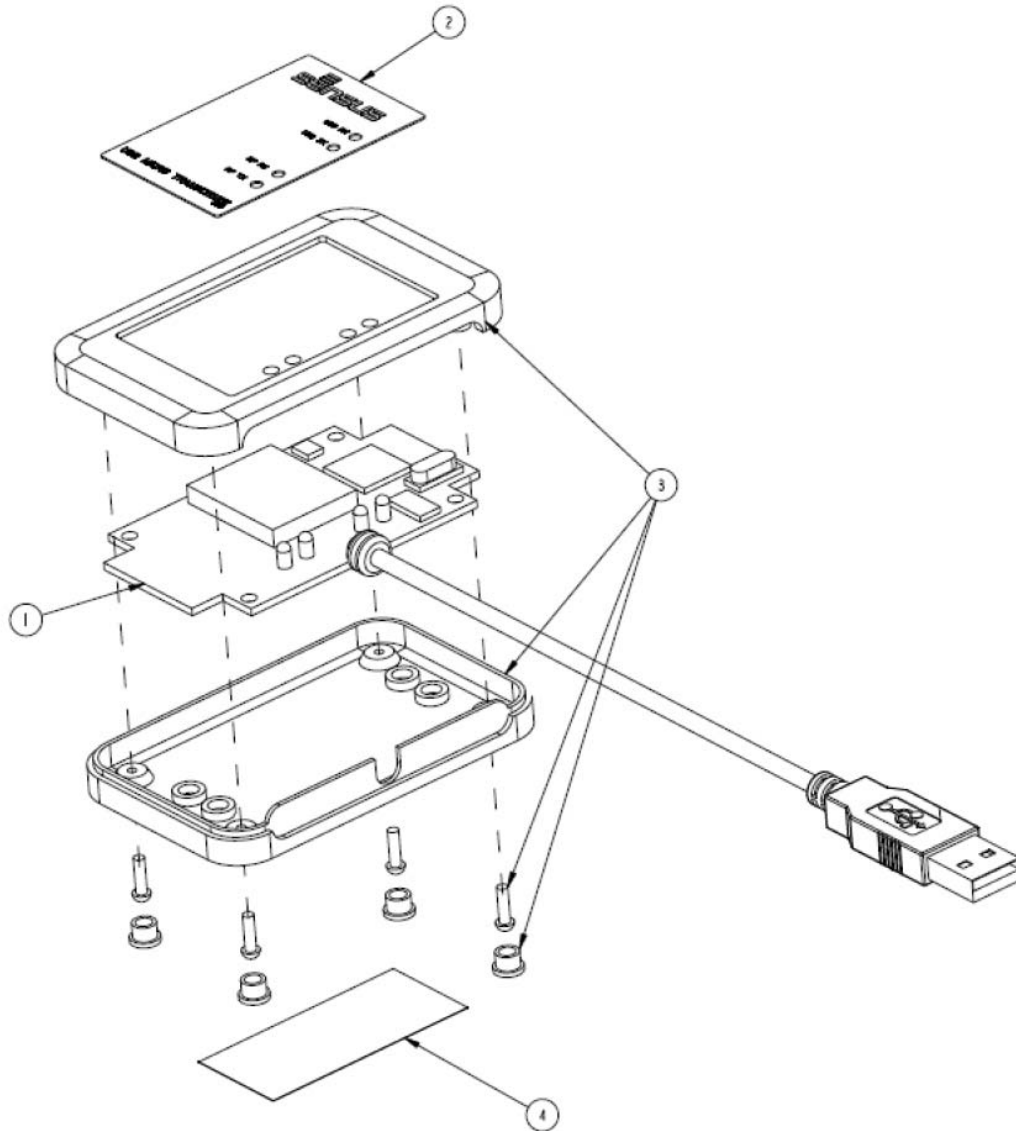

Excellence in Compliance Testing

Certification Exhibit

**FCC ID: SDBUSBXCVR2
IC: 2220A-USBXCVR2**

**FCC Rule Part: CFR 47 Part 24 Subpart D, Part 101 Subpart C
IC Radio Standards Specification: RSS 119, RSS 134**

ACS Project: 13-2054

**Manufacturer: Sensus Metering Systems, Inc.
Model: USBXCVR2**

Label Information

All Units Are in Inches

Figure 1: Sample Label

USBXCVR2 Label Location

Item 4 is the FCC/IC label.

1 of 1

Figure 2: Sample Label Location