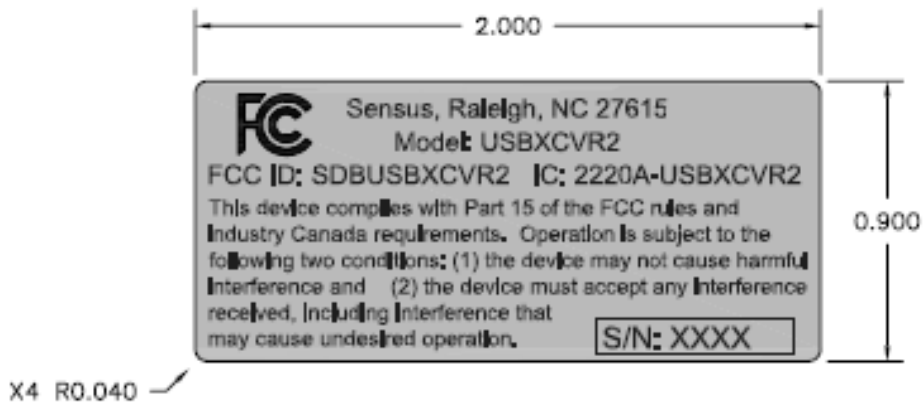

Excellence in Compliance Testing

Certification Exhibit

**FCC ID: SDBUSBXCVR2
IC: 2220A-USBXCVR2**

**FCC Rule Part: CFR 47 Part 24 Subpart D, Part 101 Subpart C
IC Radio Standards Specification: RSS 119, RSS 134**

ACS Project: 13-2054

**Manufacturer: Sensus Metering Systems, Inc.
Model: USBXCVR2**

Label Information

All Units Are in Inches

Figure 1: Sample Label

USBXCVR2 Label Location

Item 4 is the FCC/IC label.

1 of 1