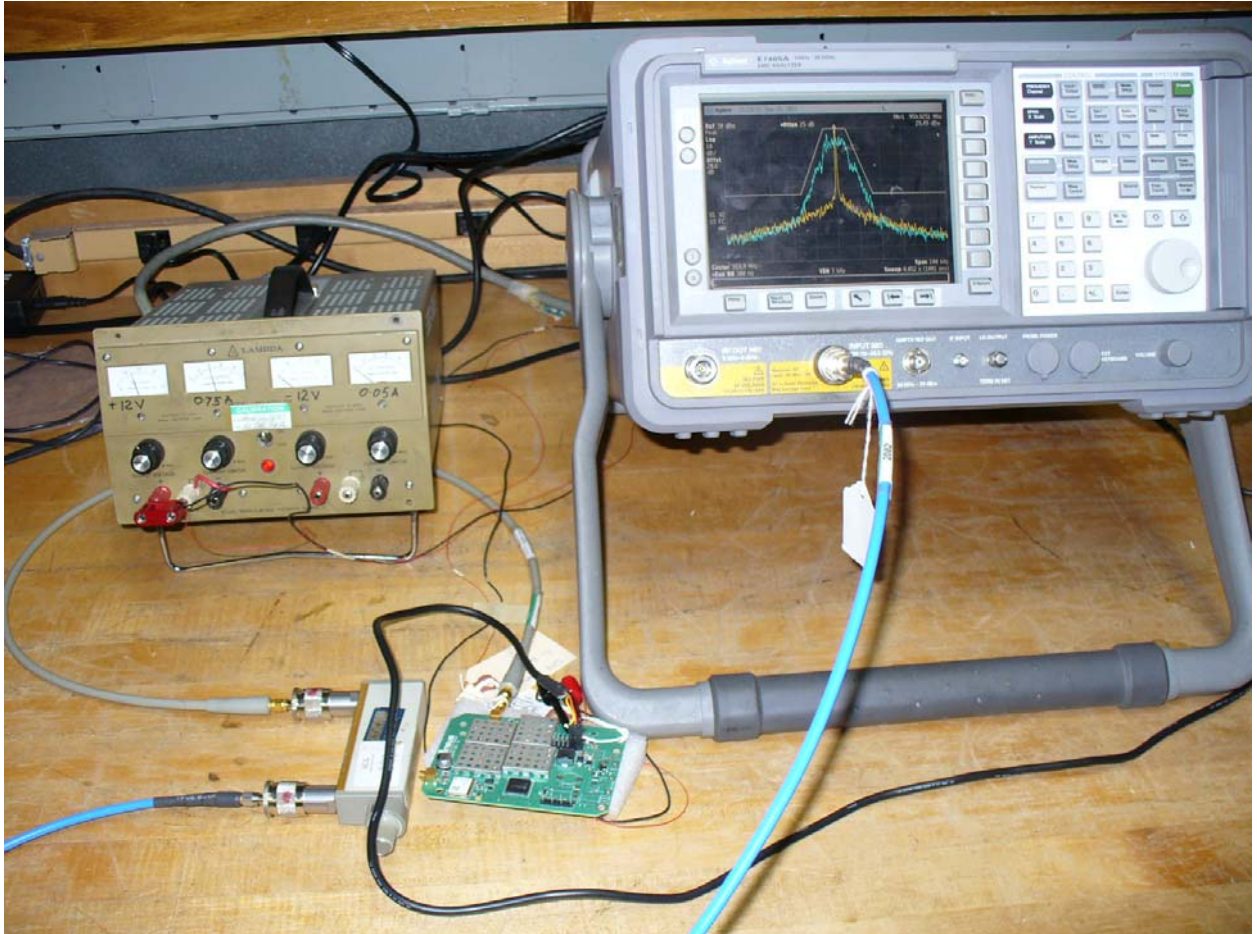

Excellence in Compliance Testing

Certification Exhibit

**FCC ID: SDBTXCVRBB02
IC: 2220A-TXCVRBB02**

**FCC Rule Part: CFR 47 Part 24 Subpart D, Part 101 Subpart C
IC Radio Standards Specification: RSS 119, RSS 134**

ACS Project: 11-2074

**Manufacturer: Sensus Metering Systems, Inc.
Model: TXCVRBB02**

Test Setup Photos

Figure 1: Radiated Emissions – Front View

Figure 2: Radiated Emissions – Back View

Figure 3: RF Conducted Emissions